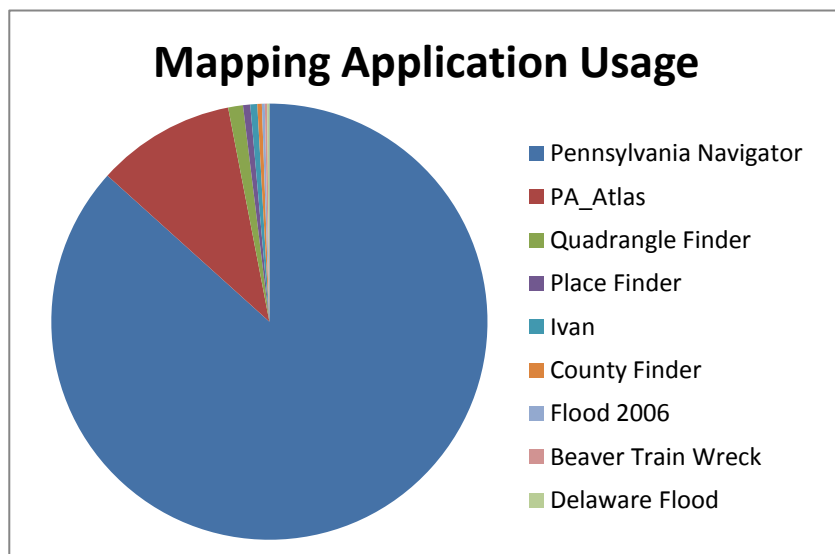

General Statistics

Total Usage (Entire Site)	Hits
Web Servers	7,997,421
Internet Mapping Server	19,170,938
Data Cart Server	73,574
FTP Server I	1,027,517
FTP Server II	723,334
TOTAL	28,992,784

Total Number of Datasets Downloaded	Hits on .zip files
Web Servers	183,719
Data Cart Server	3,715
FTP Server I	227,217
FTP Server II	670,233
TOTAL FILE DOWNLOADS	1,084,884

Total Quantity of Data Downloaded	GB of .zip files
Web Servers	1,868
Data Cart Server	23
FTP Server I	3,331
FTP Server II	17,874
TOTAL (GB)	23,096

Internet Map Services and Applications

Total Maps Viewed	Map Views
All Applications & Services	4,595,667

Maps Viewed via Mapping Applications	Map Views
Pennsylvania Navigator	1,962,089
PA_Atlas	232,903
Quadrangle Finder	24,840
Place Finder	12,051
Ivan	11,682
County Finder	7,622
Flood 2006	4,819
Beaver Train Wreck	3,905
Delaware Flood	3,738
TOTAL	2,263,649

* not a complete list of PASDA applications