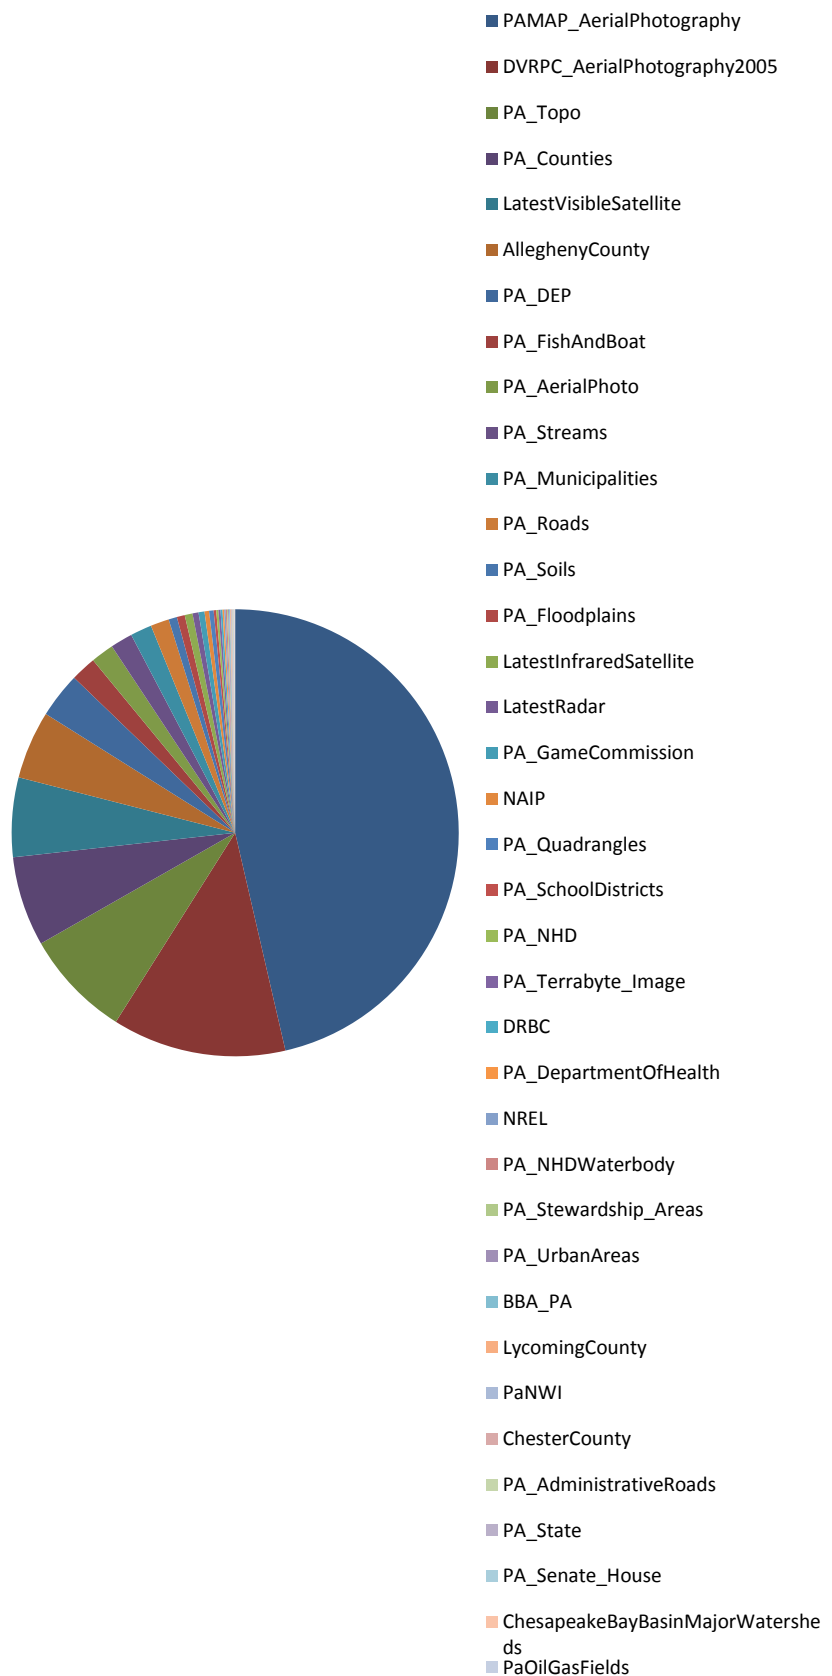

General Statistics

Total Usage (Entire Site)	Hits
Web Servers	7,997,421
Internet Mapping Server	19,170,938
Data Cart Server	73,574
FTP Server I	1,027,517
FTP Server II	723,334
TOTAL	28,992,784

Total Number of Datasets Downloaded	Hits on .zip files
Web Servers	183,719
Data Cart Server	3,715
FTP Server I	227,217
FTP Server II	670,233
TOTAL FILE DOWNLOADS	1,084,884

Total Quantity of Data Downloaded	GB of .zip files
Web Servers	1,868
Data Cart Server	23
FTP Server I	3,331
FTP Server II	17,874
TOTAL (GB)	23,096

Internet Map Services and Applications

Total Maps Viewed	Map Views
All Applications & Services	4,595,667

Maps Viewed via Mapping Applications	Map Views
Pennsylvania Navigator	1,962,089
PA_Atlas	232,903
Quadrangle Finder	24,840
Place Finder	12,051
Ivan	11,682
County Finder	7,622
Flood 2006	4,819
Beaver Train Wreck	3,905
Delaware Flood	3,738
TOTAL	2,263,649

* not a complete list of PASDA services

Map Service Usage

Google/KMZ Requests (all services)	Map Views
TOTAL	705,638

WMS Requests (all services)	Map Views
Total	1,049,312
(subtract Google hits)	705,638
TOTAL	343,674