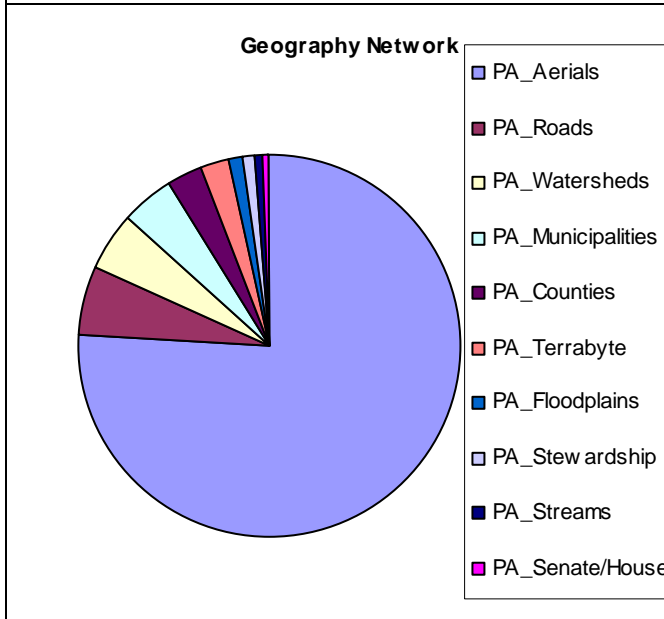

Mapping Applications – Maps Delivered May, 2005; Total – 62,881

Geography Net	7091
Mapping Applications	52,055
Explore PaHistory	1067
MuniX	2668

DataWiz	160

Map Service	Maps
PA_Aerials	5369
PA_Roads	424
PA_Watersheds	356
PA_Municipalities	320
PA_Counties	206
PA_Terrabyte	177
PA_Floodplains	80
PA_Stewardship	71
PA_Streams	55
PA_Senate/House	33
PA_Schools	0
Total	7091