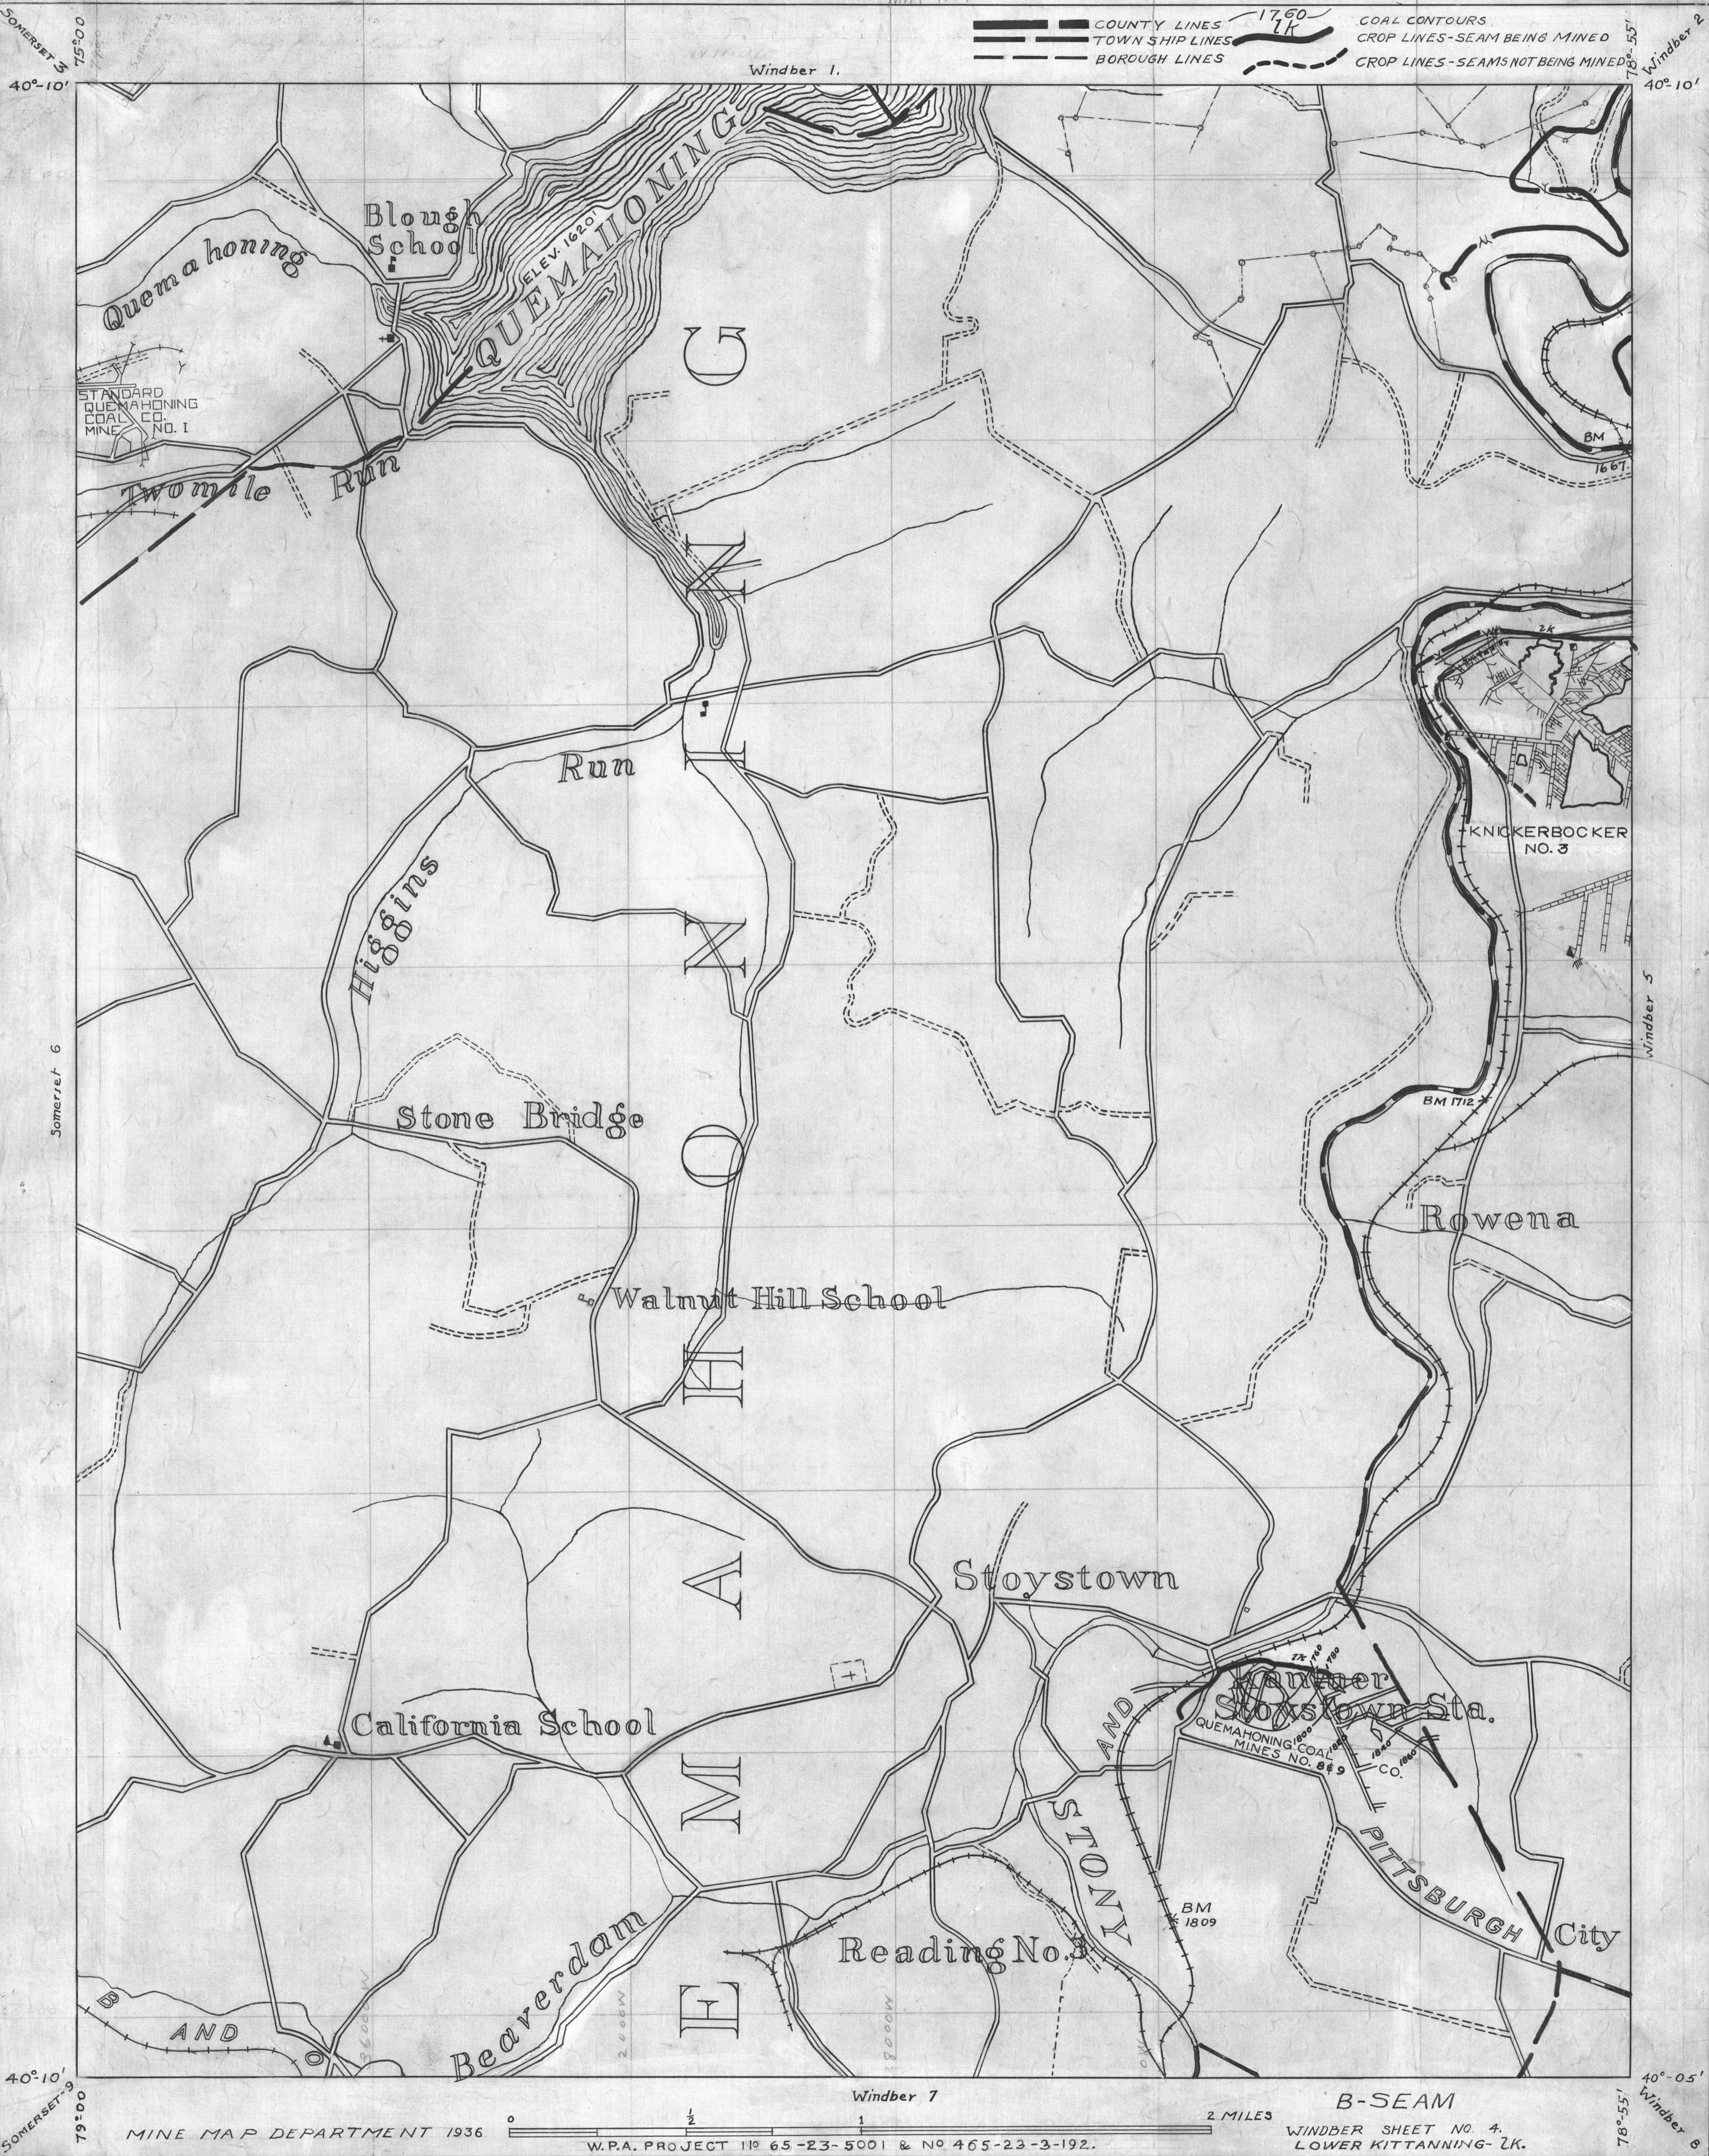

COUNTY LINES
 TOWNSHIP LINES
 BOROUGH LINES
 COAL CONTOURS
 CROP LINES-SEAM BEING MINED
 CROP LINES-SEAMS NOT BEING MINED

SOMERSET 3 75°00'
 40°-10'
 SOMERSET 6
 40°-10'
 SOMERSET 9 79°00'

78°-55'
 Windber 2
 40°-10'
 Windber 5
 40°-05'
 Windber 8