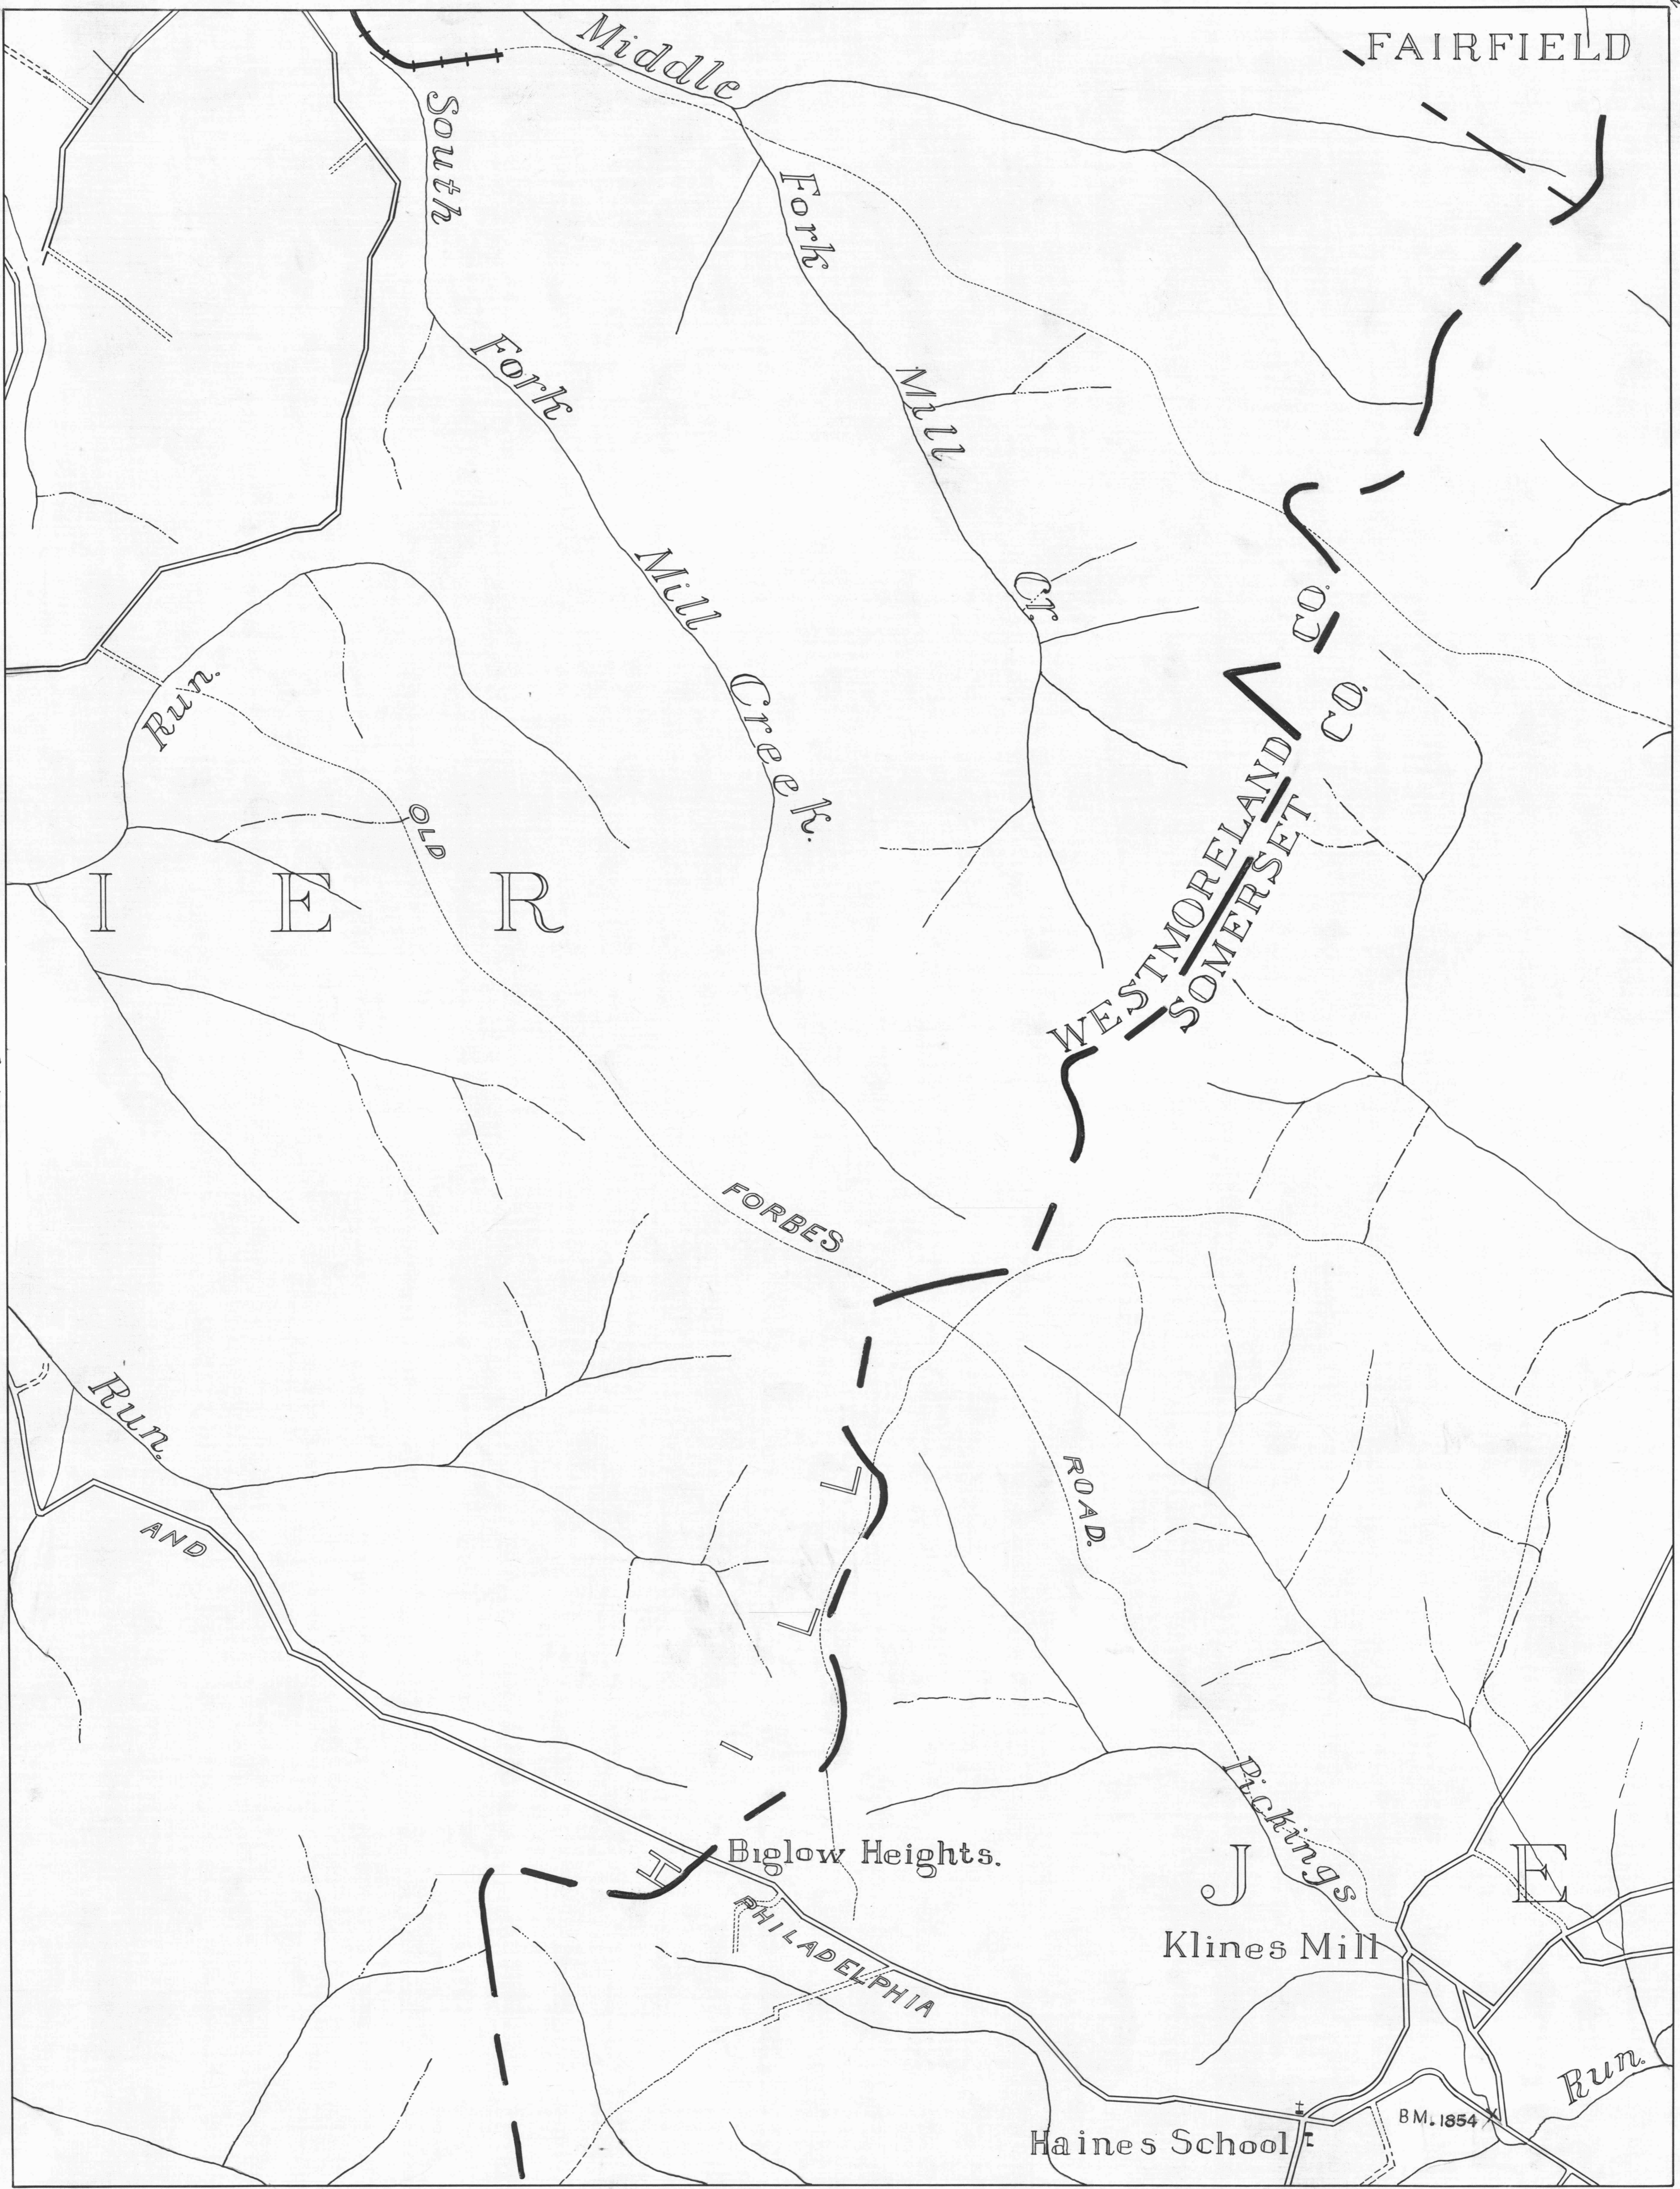

COUNTY LINES  
TOWNSHIP LINES  
BOROUGH LINES

COAL CONTOURS.  
CROP LINES-SEAM BEING MINED.  
CROP LINES-SEAMS NOT BEING MINED.

New Florence 7  
79° 10'  
40° 15'

New Florence 9  
79° 05'  
40° 15'

FAIRFIELD

Somerset 1

Somerset 3

Somerset 4  
79° 10'  
40° 10'

Somerset 6  
79° 05'  
40° 10'

Match