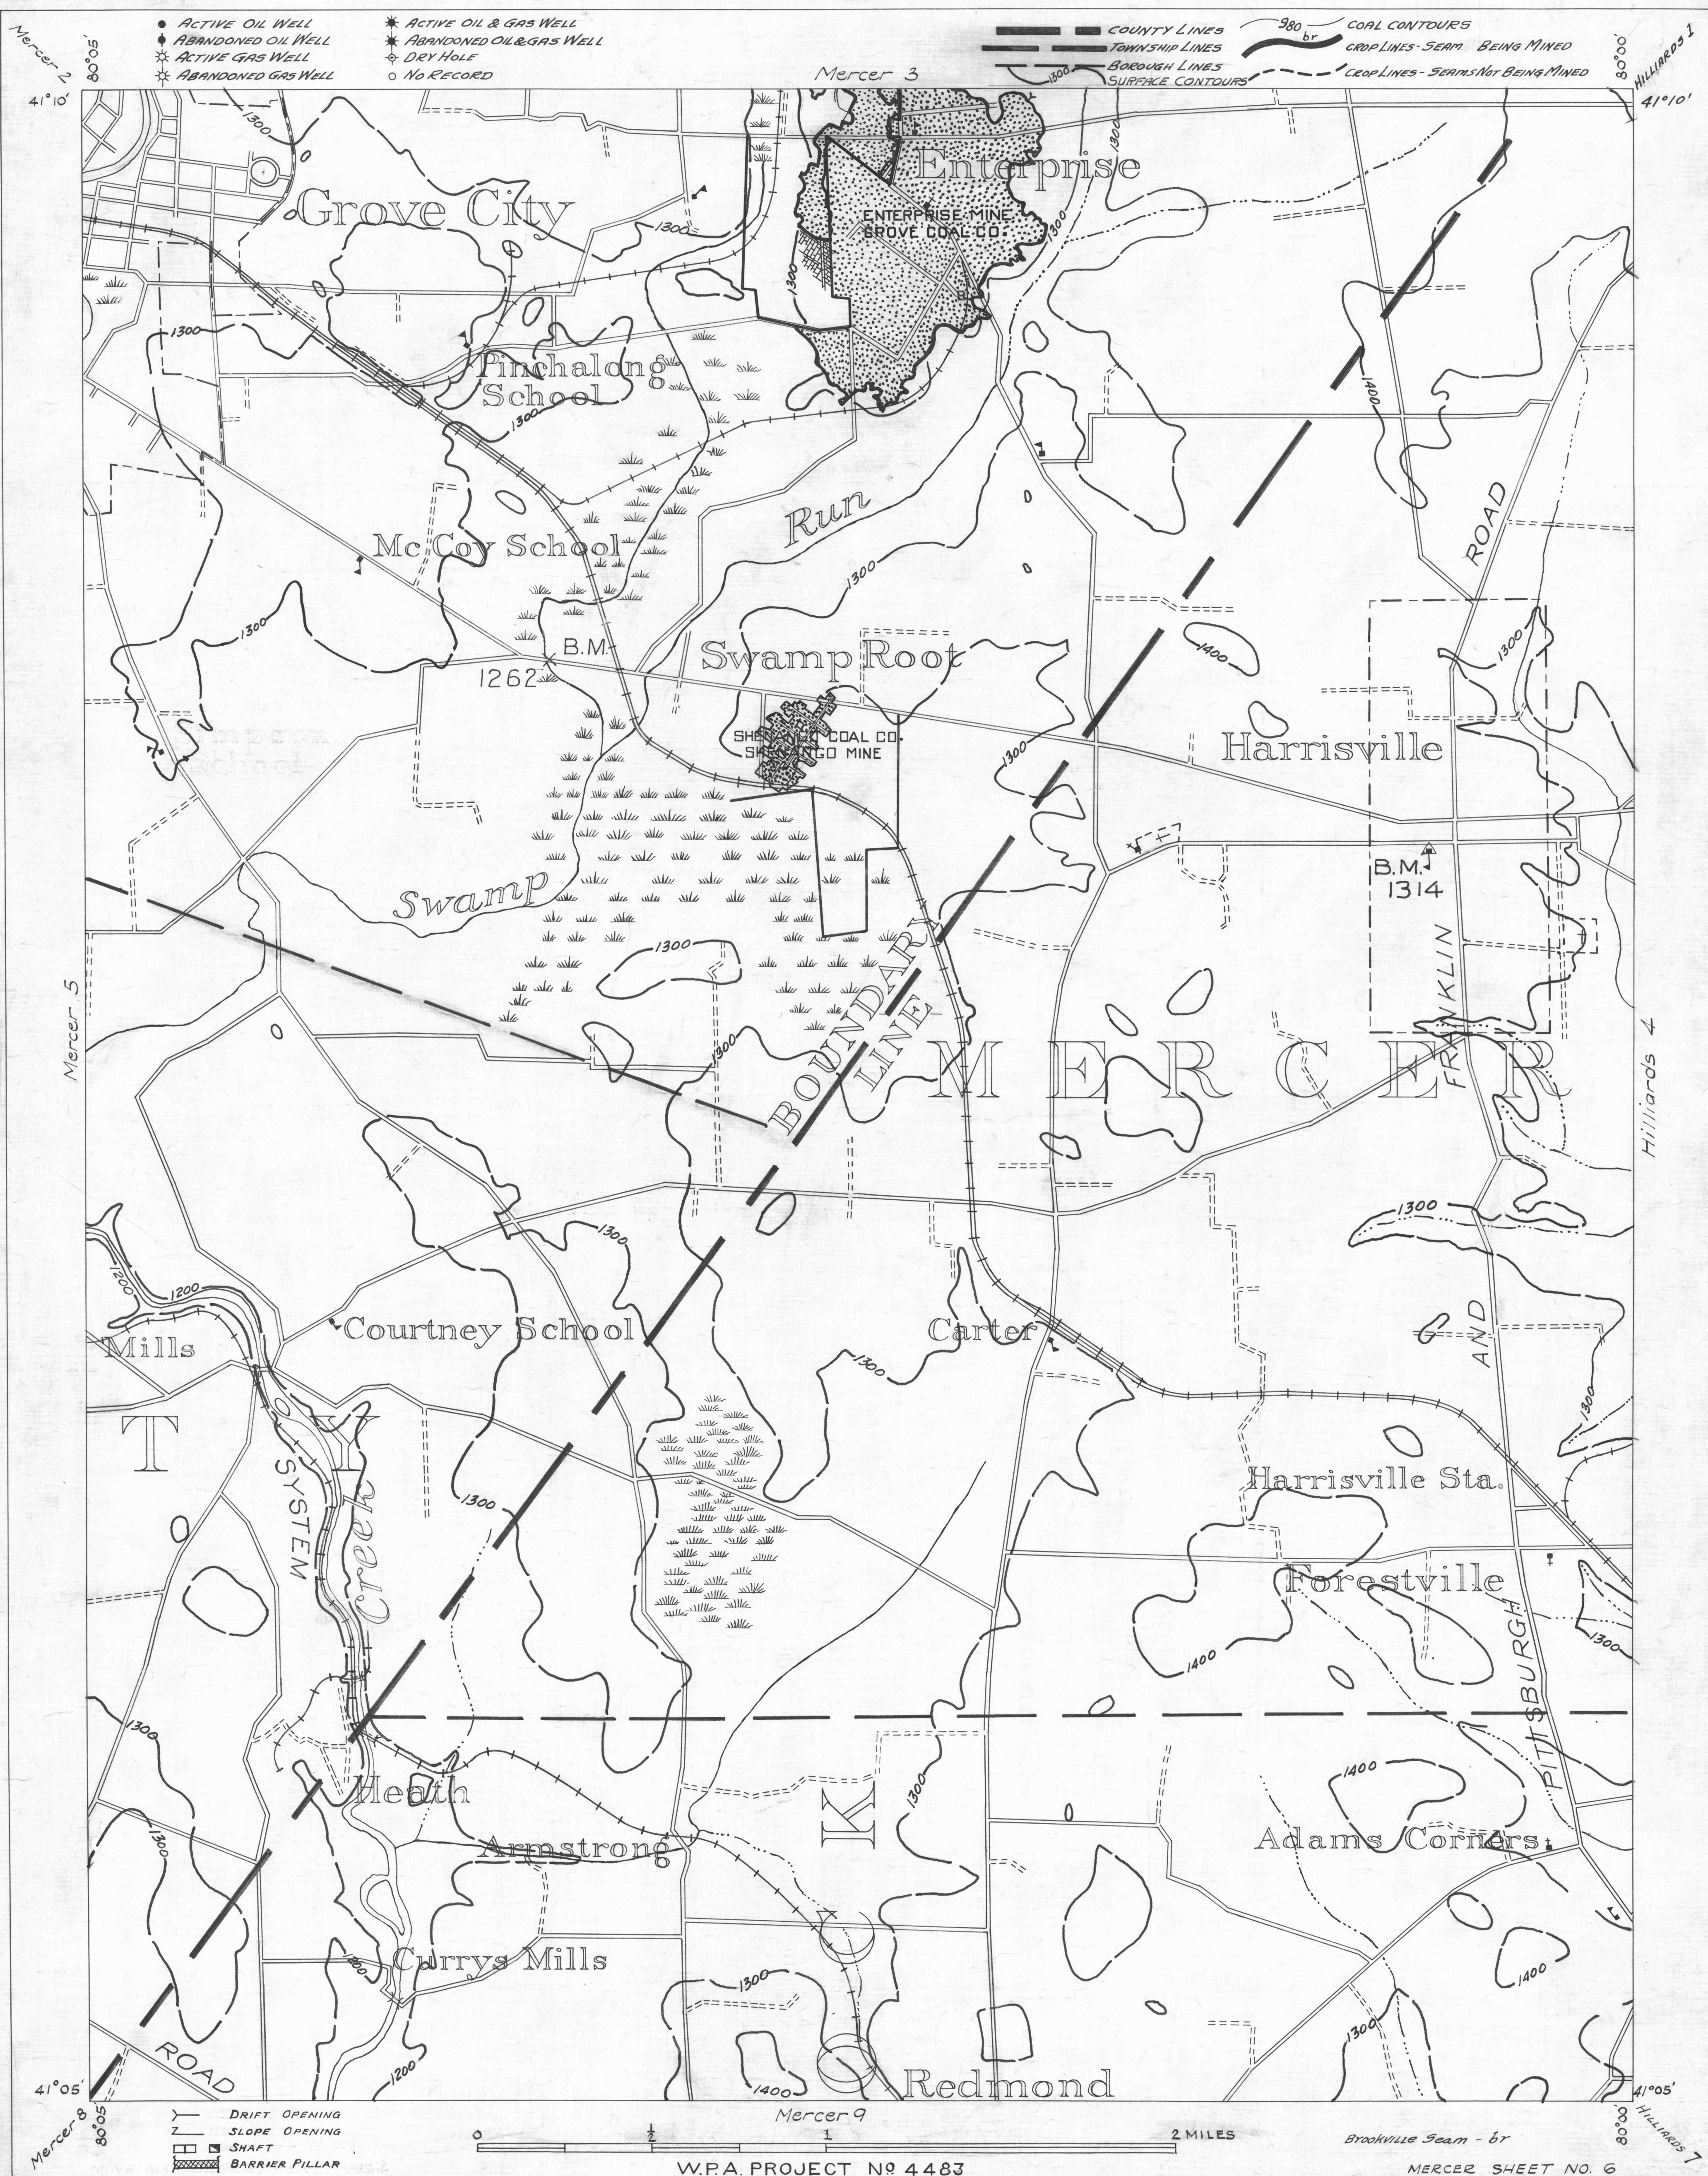

Matched 3/2/34 Kerman

Lined by L. Silverblatt Feb 6, 1934
 Lettered by W.J. Kalmeyer Feb 14, 1934
 Checked by Dale Reed 2-26-1934

ME