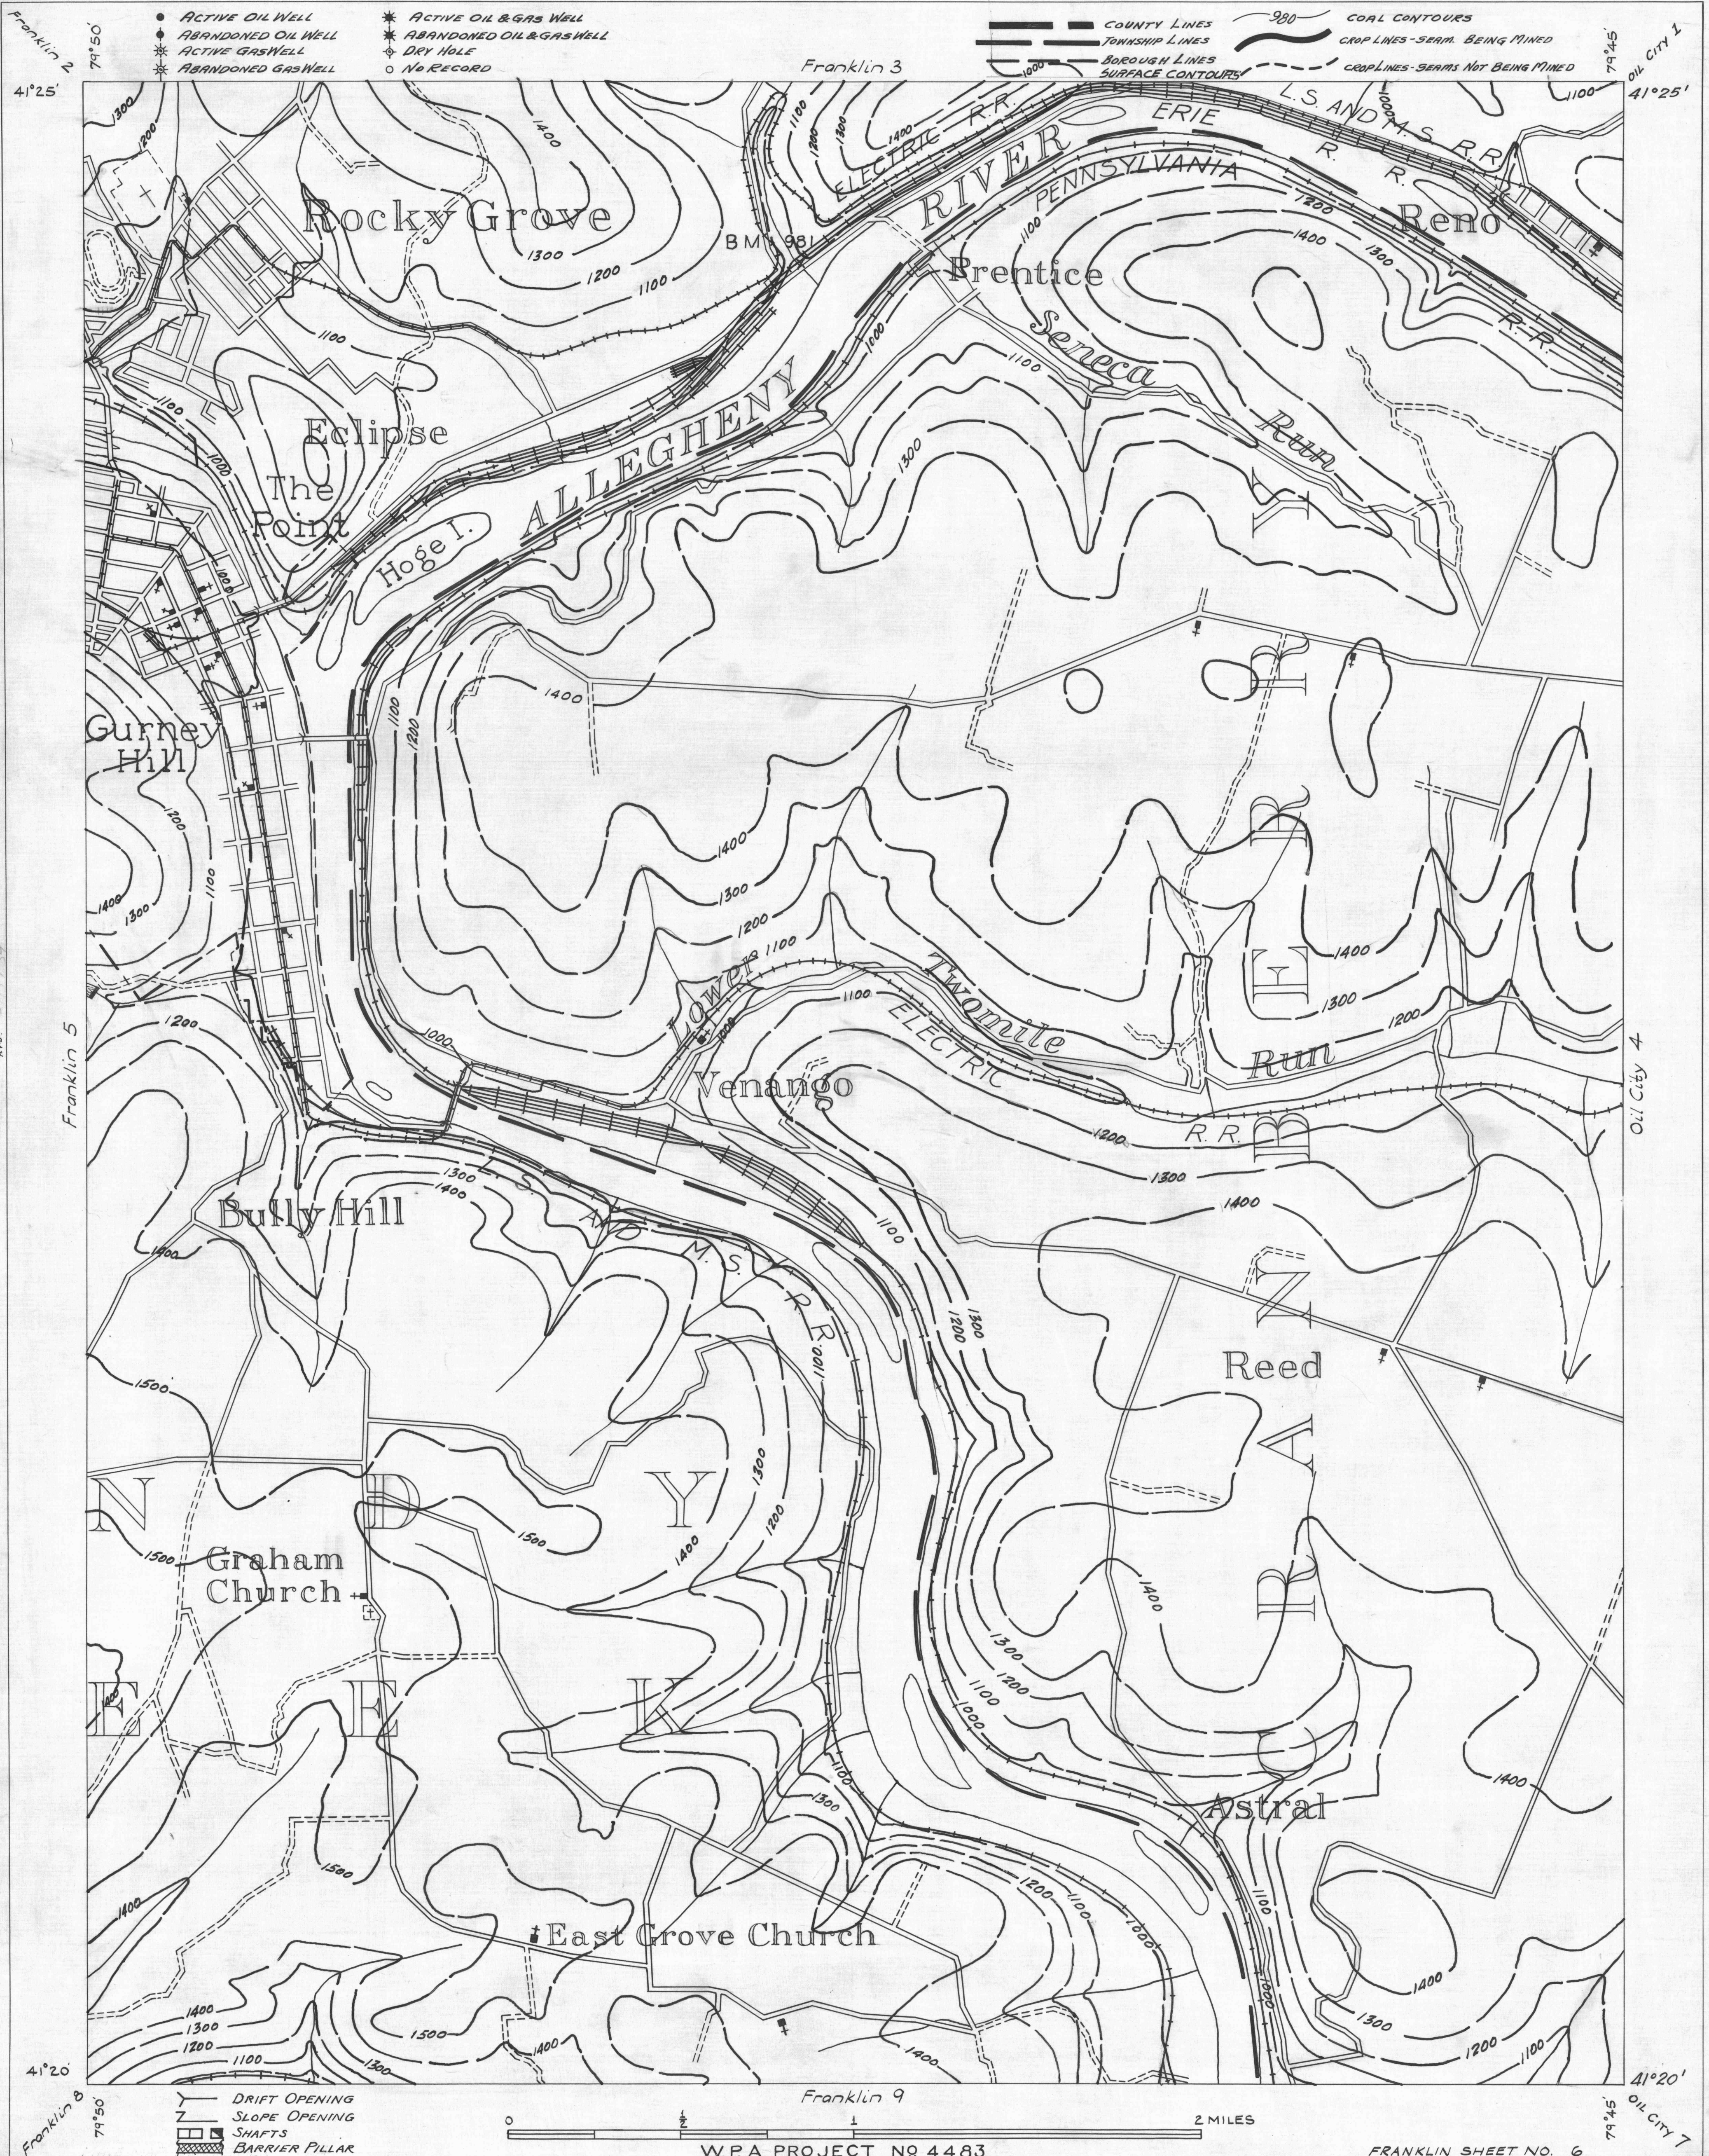

Watch 3/5/1934

Lined By H.R.Shuttleworth Mar. 1-7, 1934  
 Lettered By H.R.Shuttleworth Mar. 7-8, 1934  
 Checked By DeLeReed, 3-1434

FR-6