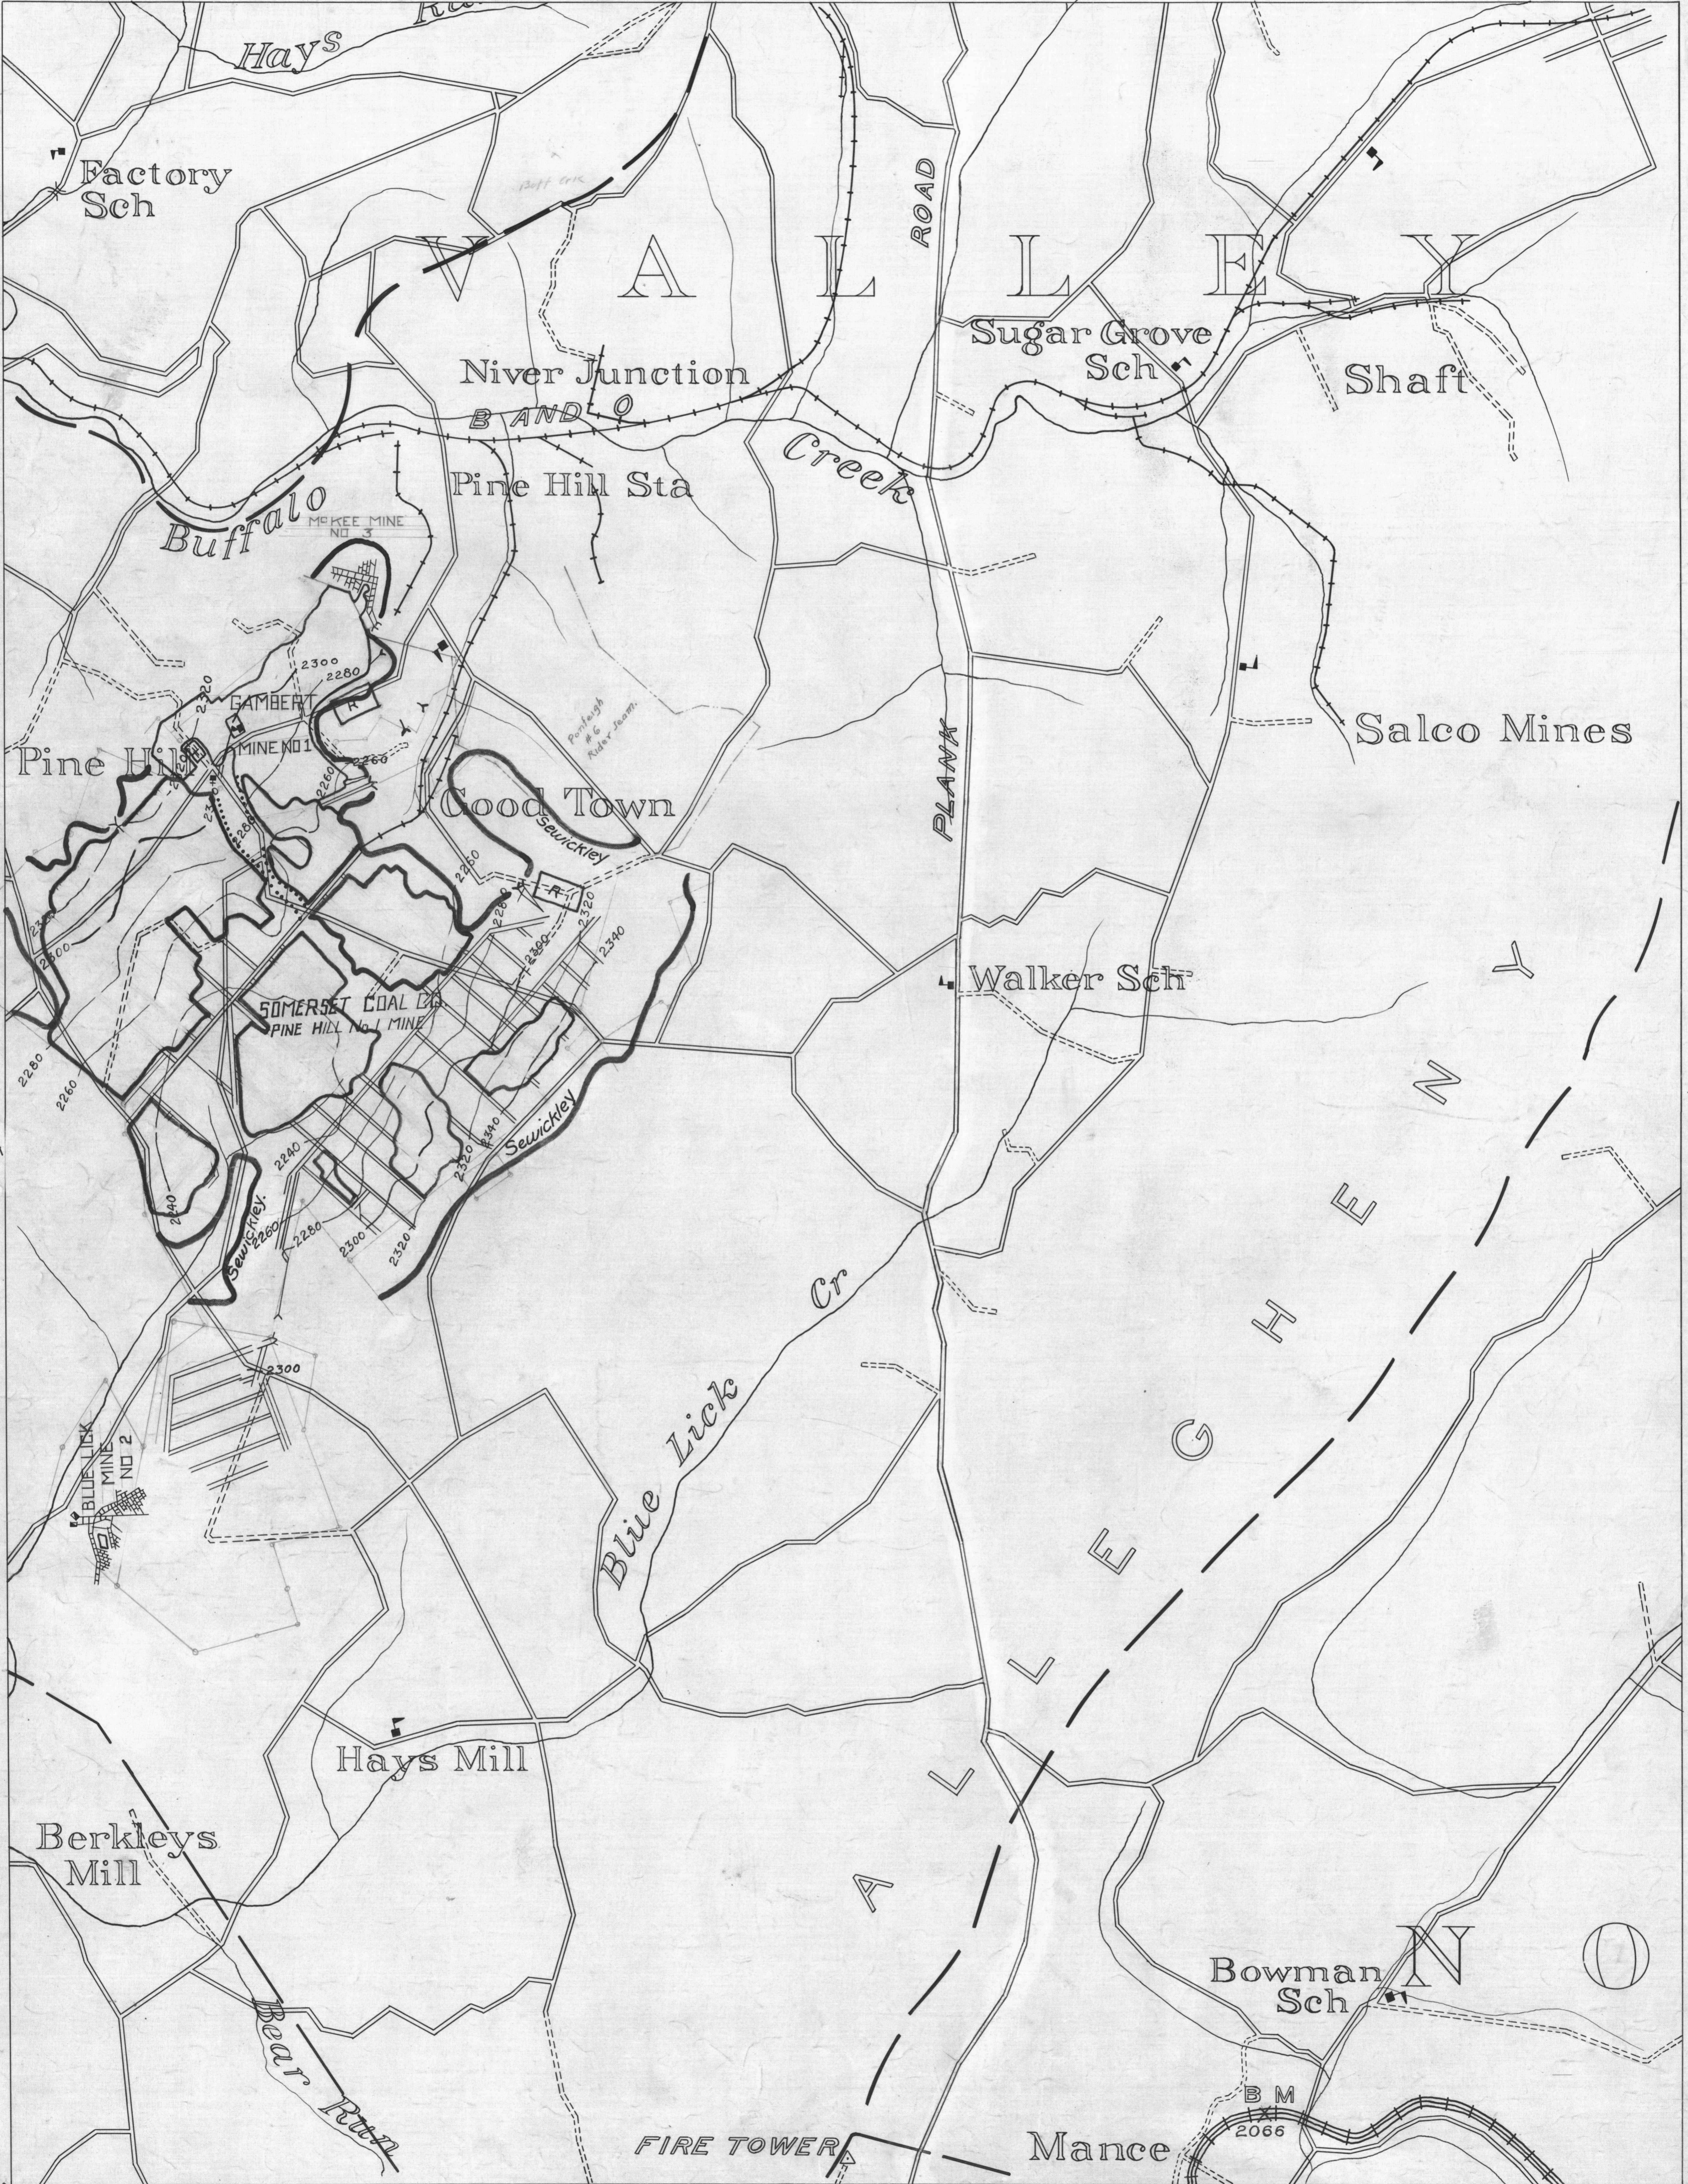

MYERSDALE 3
39° 55'

Berlin 1

78-55'
Berlin 2
39° 55'

MYERSDALE 3
39° 50'

Berlin 7

78-55'
Berlin 8
39° 50'

MINE MAP DEPARTMENT 1934

BERLIN SHEET No. 4
SEWICKLEY COAL