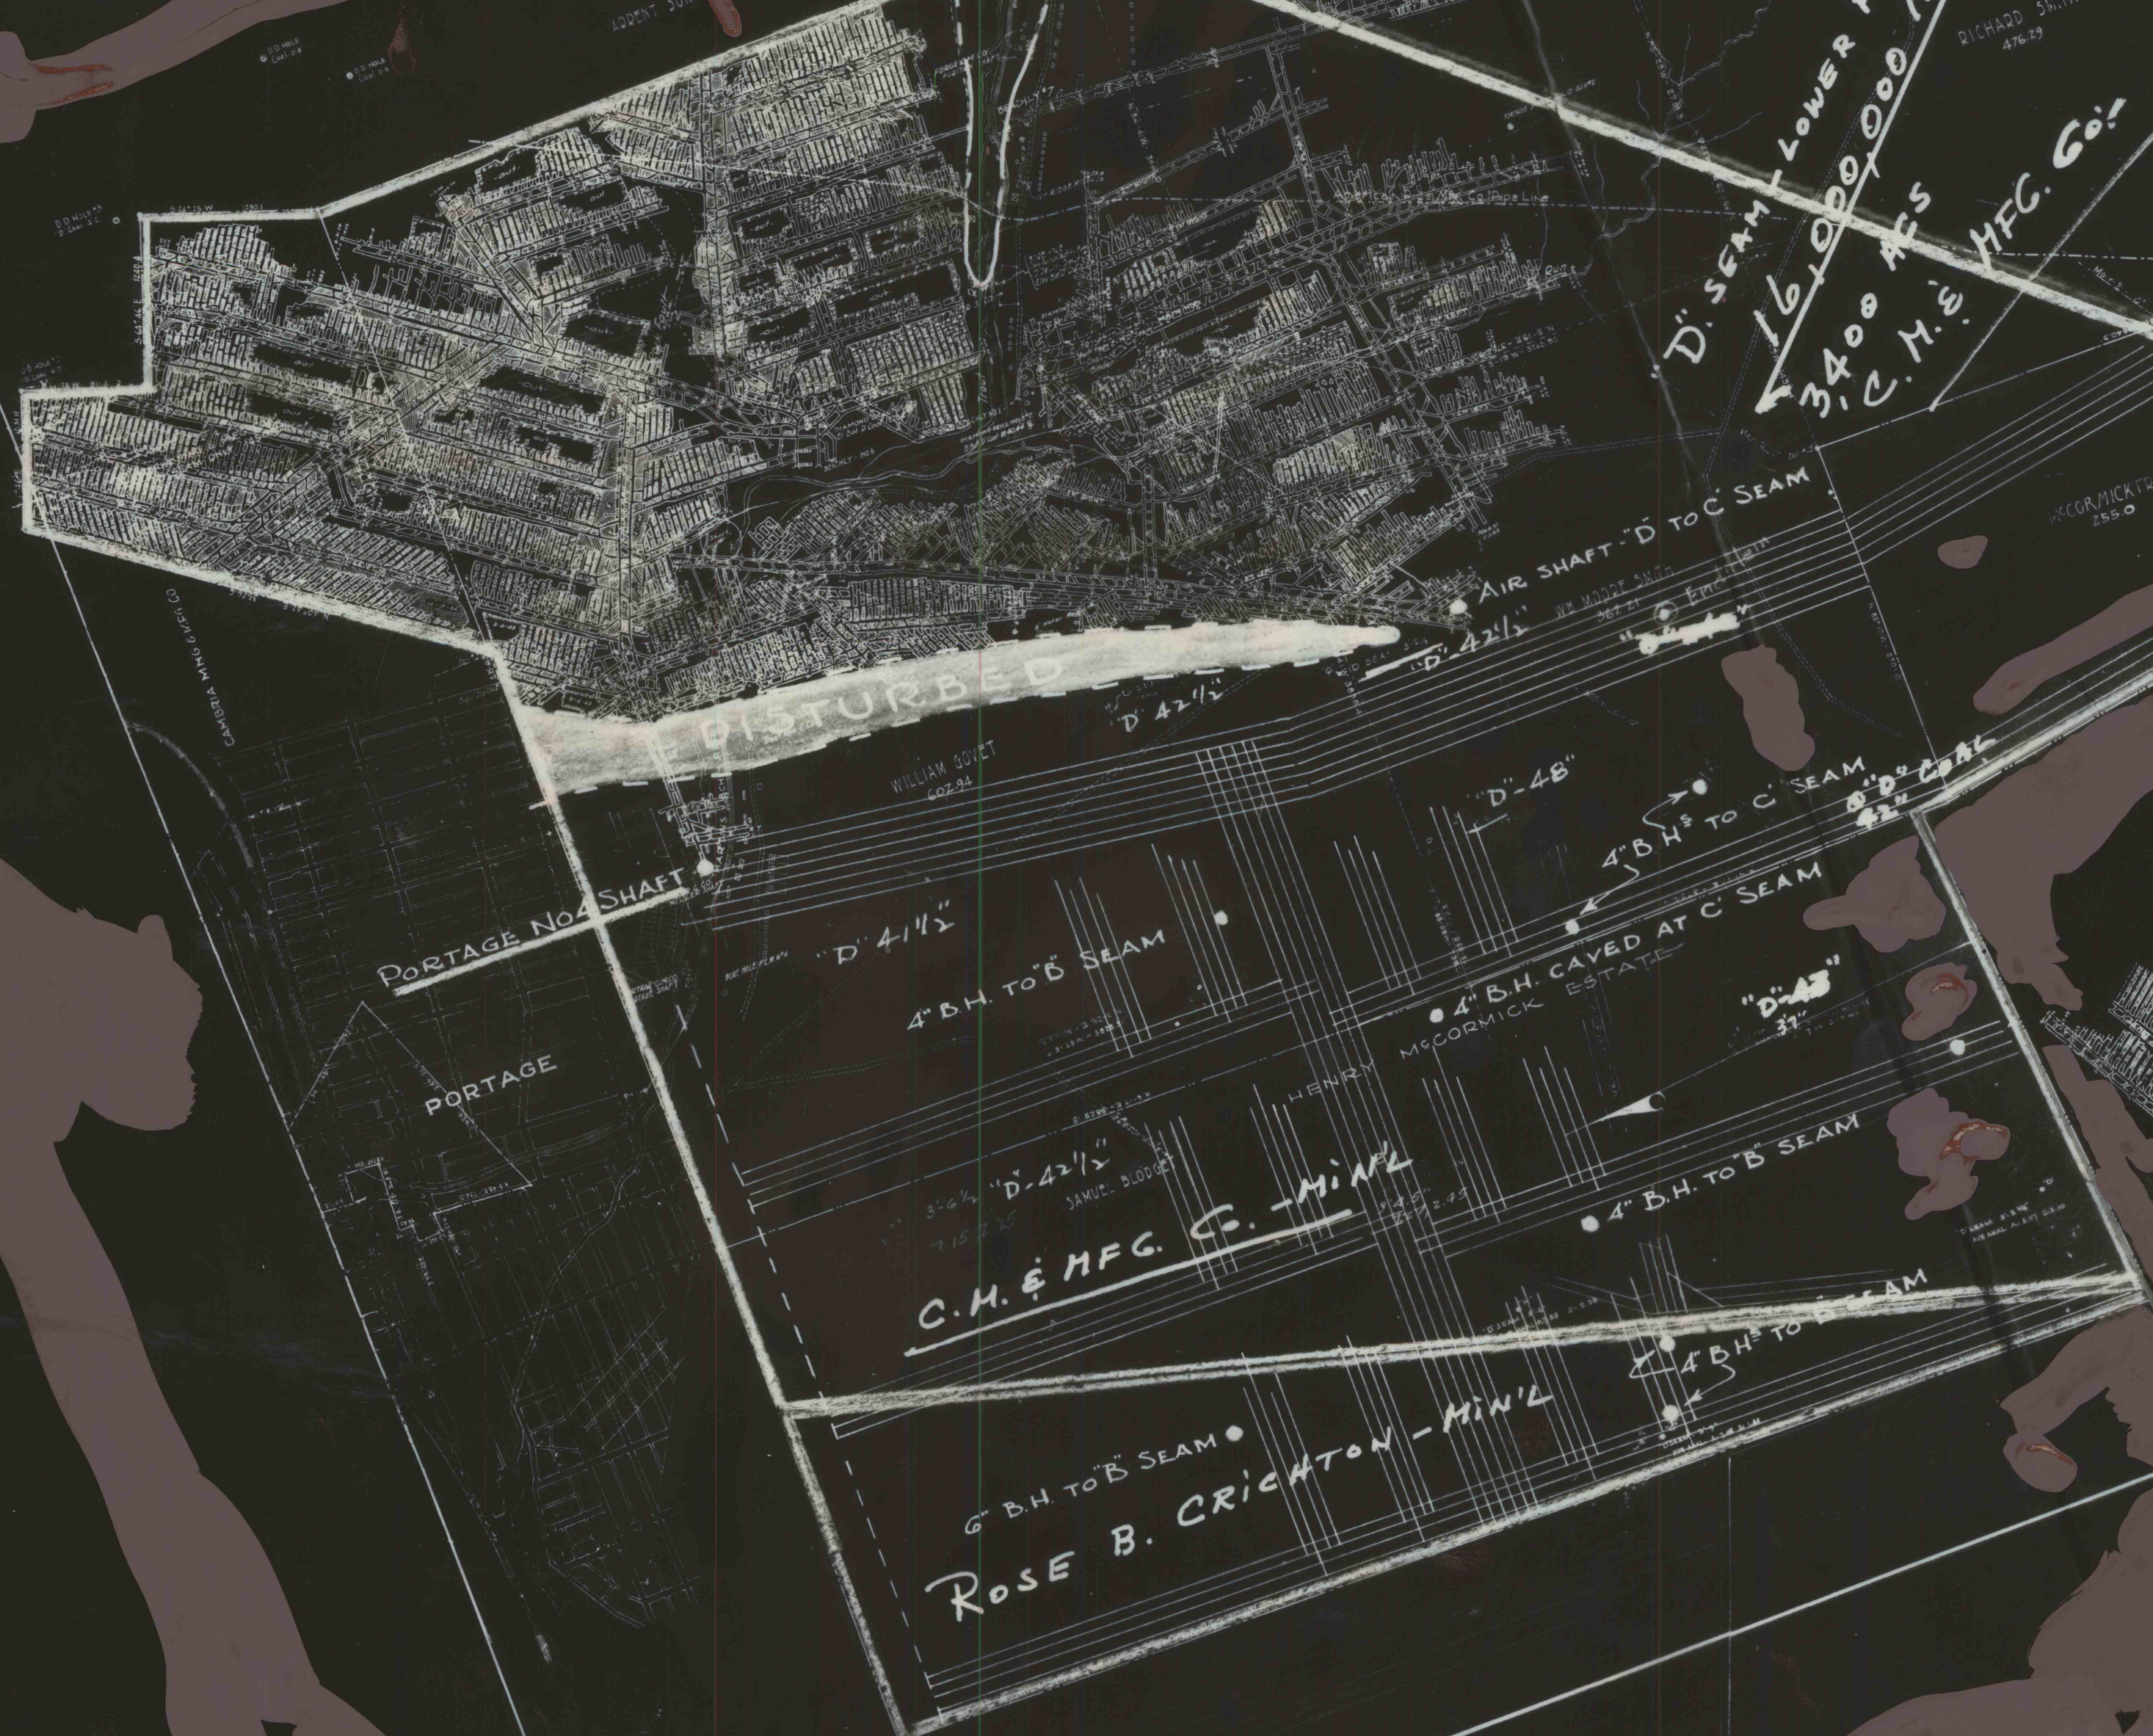

CAMBRIA MINING & MANUFACTURING COMPANY

CAMBRIA MINING & MANUFACTURING COMPANY  
"D" SEAM MINES ON PROPERTY  
SUMMERHILL & PORTAGE TWP'S  
CAMBRIA CO. - PENNA.  
APRIL - 1953

SCALE

CA HUGHES & CO  
OUTCROP  
ACTIVE STRIPPING  
COAL - 40"