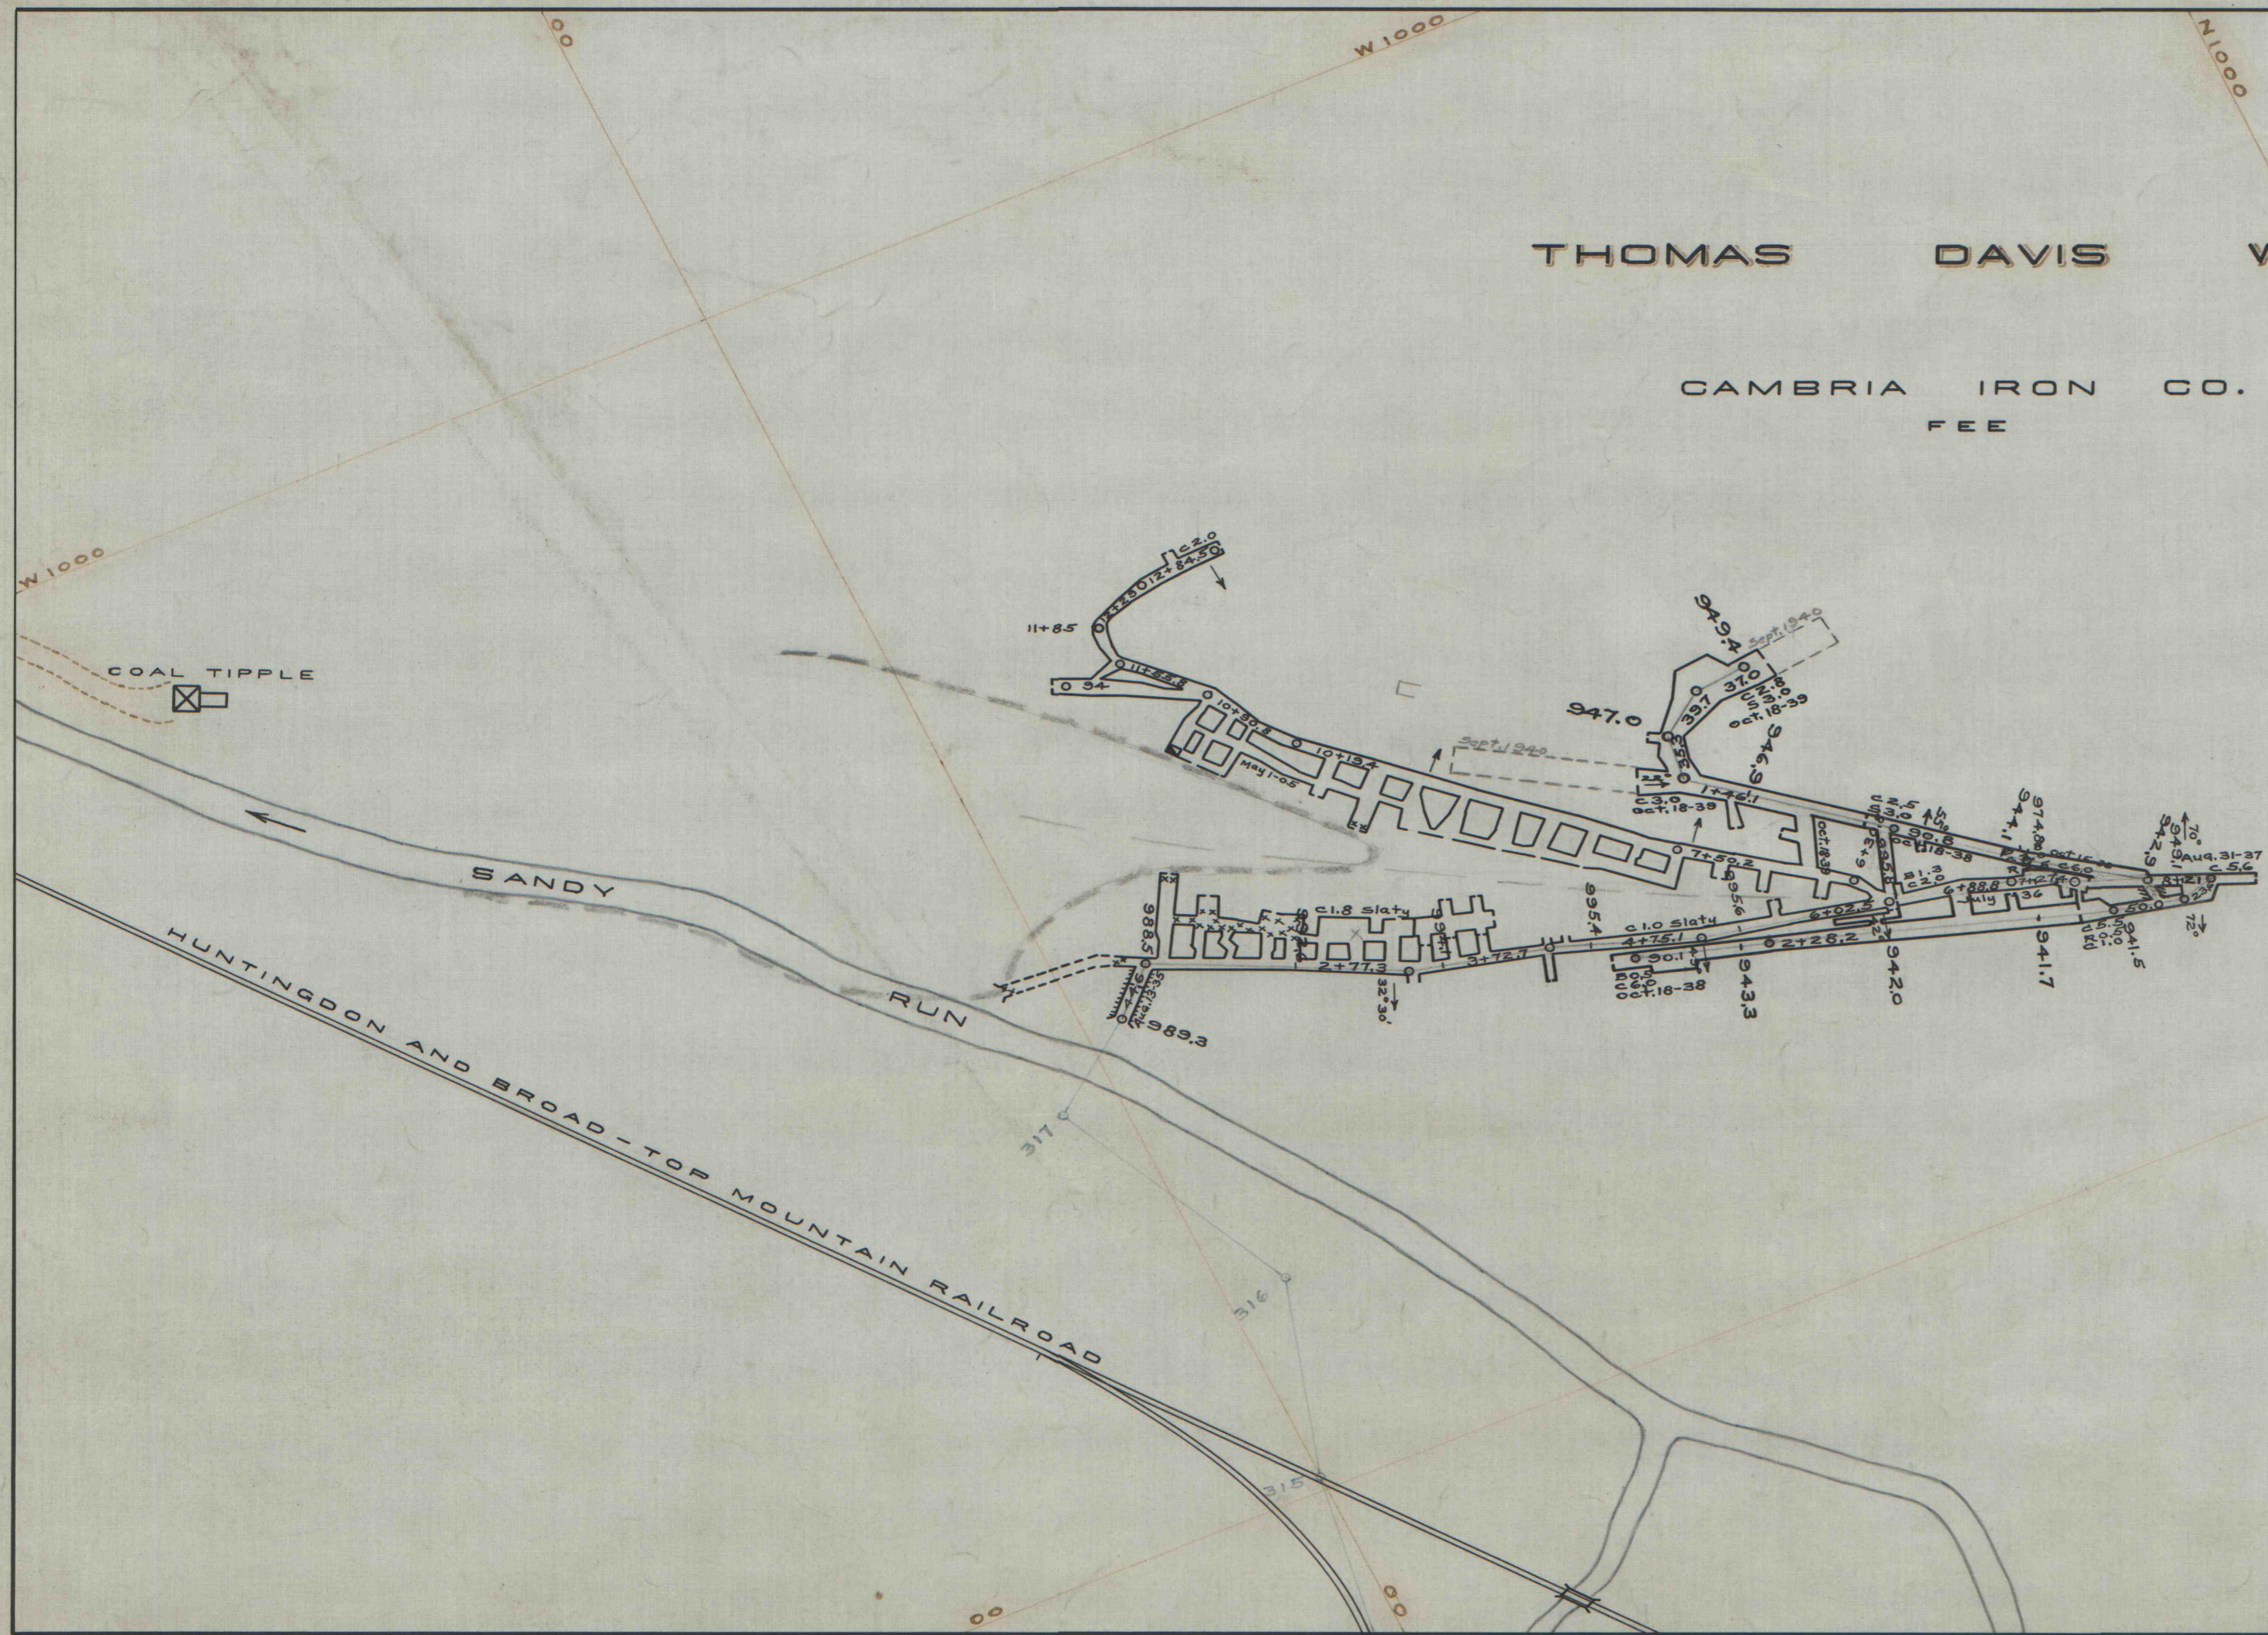

THOMAS DAVIS WAR.

CAMBRIA IRON CO.  
FEE

CHRISTOPHER LONG WAR.  
COLONIAL IRON CO.  
MINERAL

INDUSTRIAL COLLIERIES CORP.  
 MAP OF  
 DODSON MINE  
 BARNETT SEAM  
 BROAD-TOP TOWNSHIP  
 BEDFORD COUNTY PENNA.  
 SCALE 1"=100' JULY 3, 1936

52-A-293

D-9