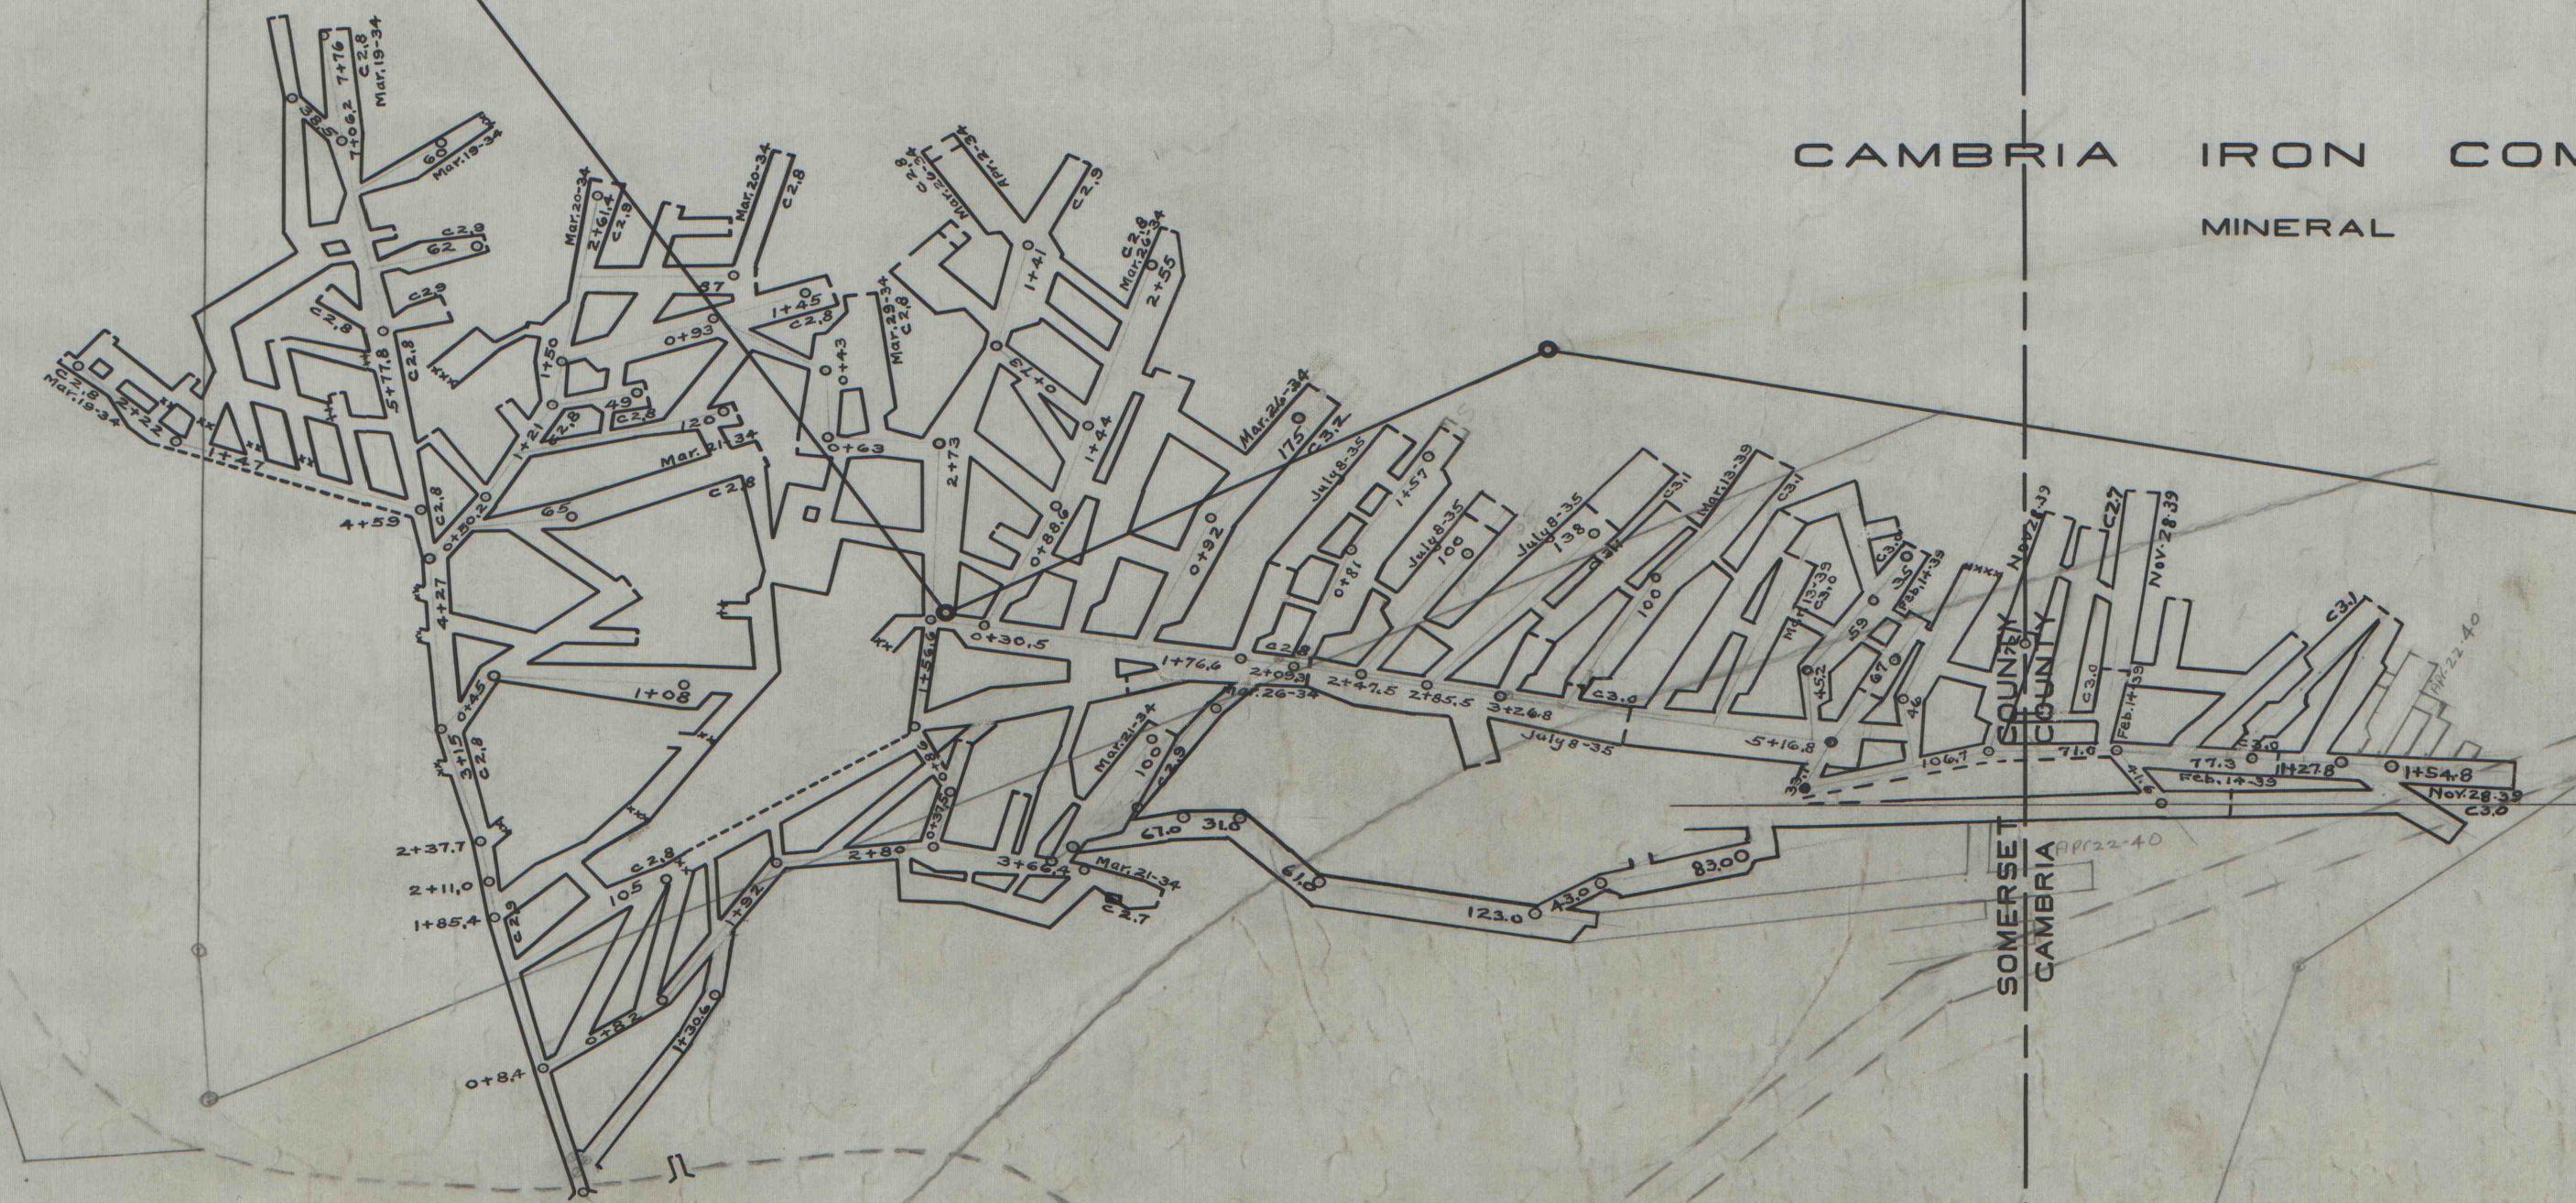

ENOCH WALSH WAR.

CAMBRIA IRON COMPANY
MINERAL

SEAM CABLEMINE
UPPER KITTANNING
OUTCROP OF THE "C" SEAM

MAP OF WATSON MINE
"C" SEAM
SITUATE
CONEMAUGH TOWNSHIP, SOMERSET COUNTY,
PENNA.
SCALE 1"=100'
APRIL 6, 1934