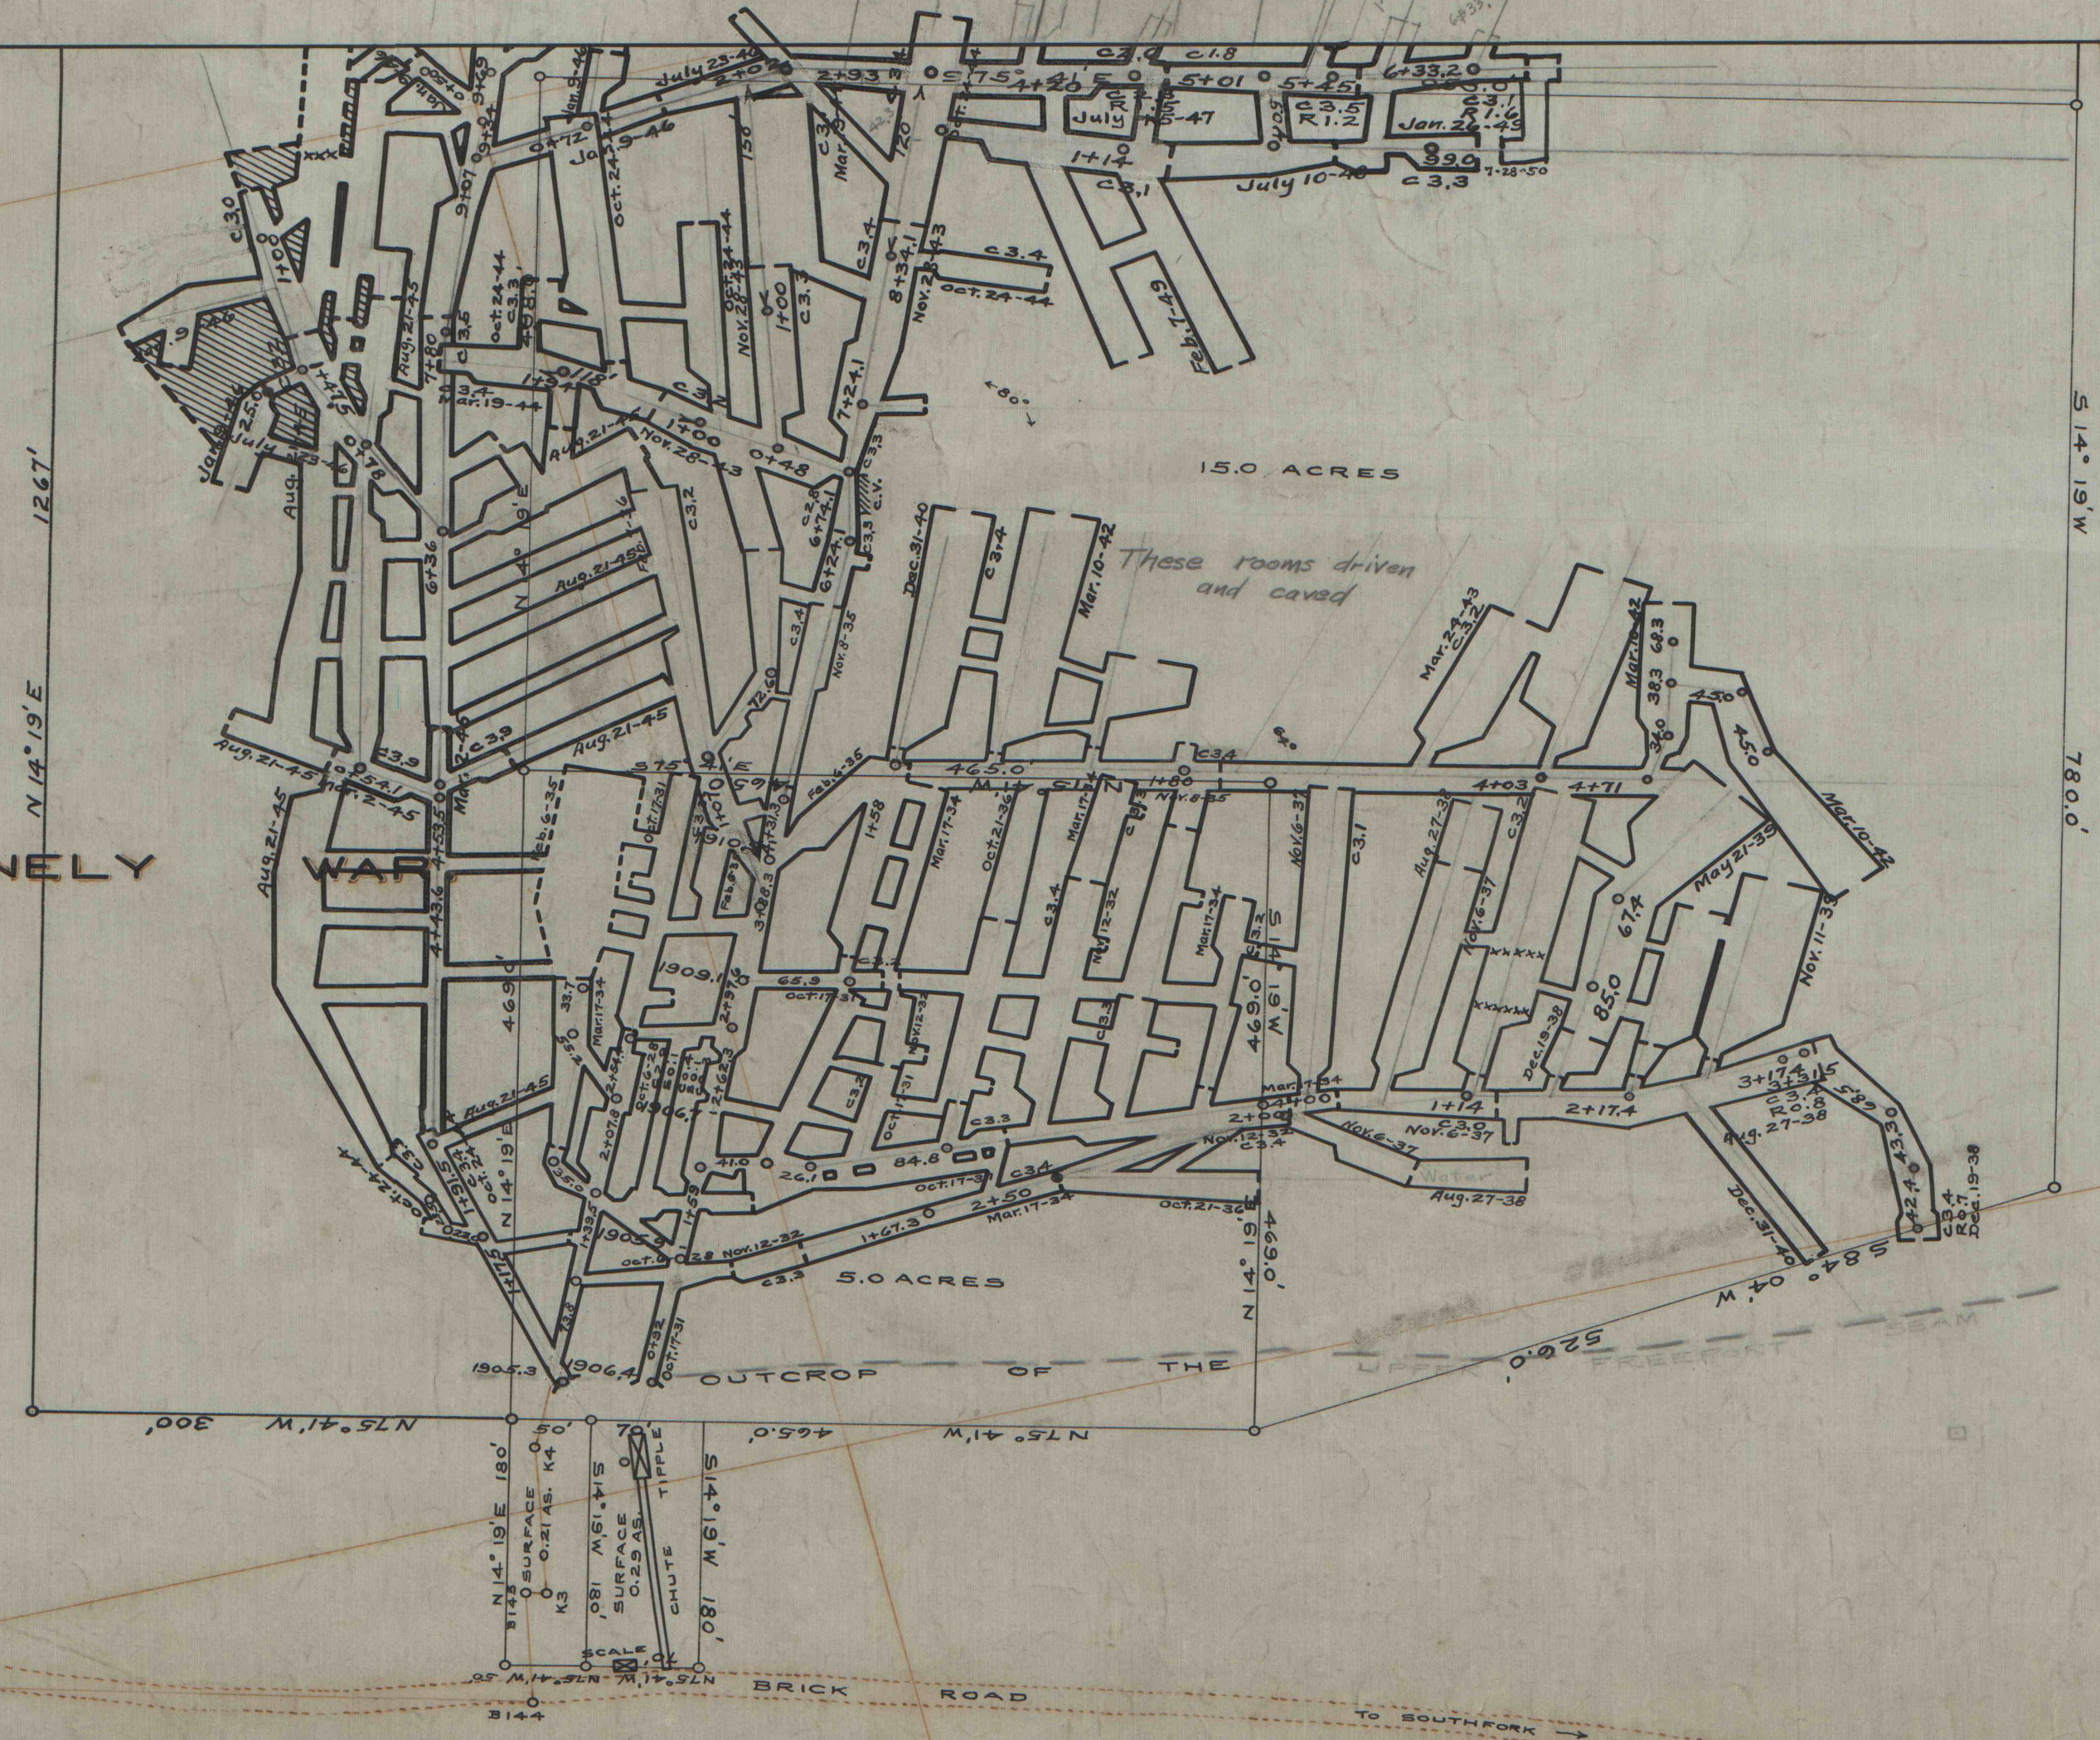

see 52-A-278 of addition

JACOB MENELY

MAP OF A. C. KING MINE
 UPPER FREEPORT SEAM
 SITUATE
 CONEMAUGH TOWNSHIP, CAMBRIA COUNTY,
 PENNA.
 SCALE 1" = 100' JUNE 10-1935

52-A-278

D-9