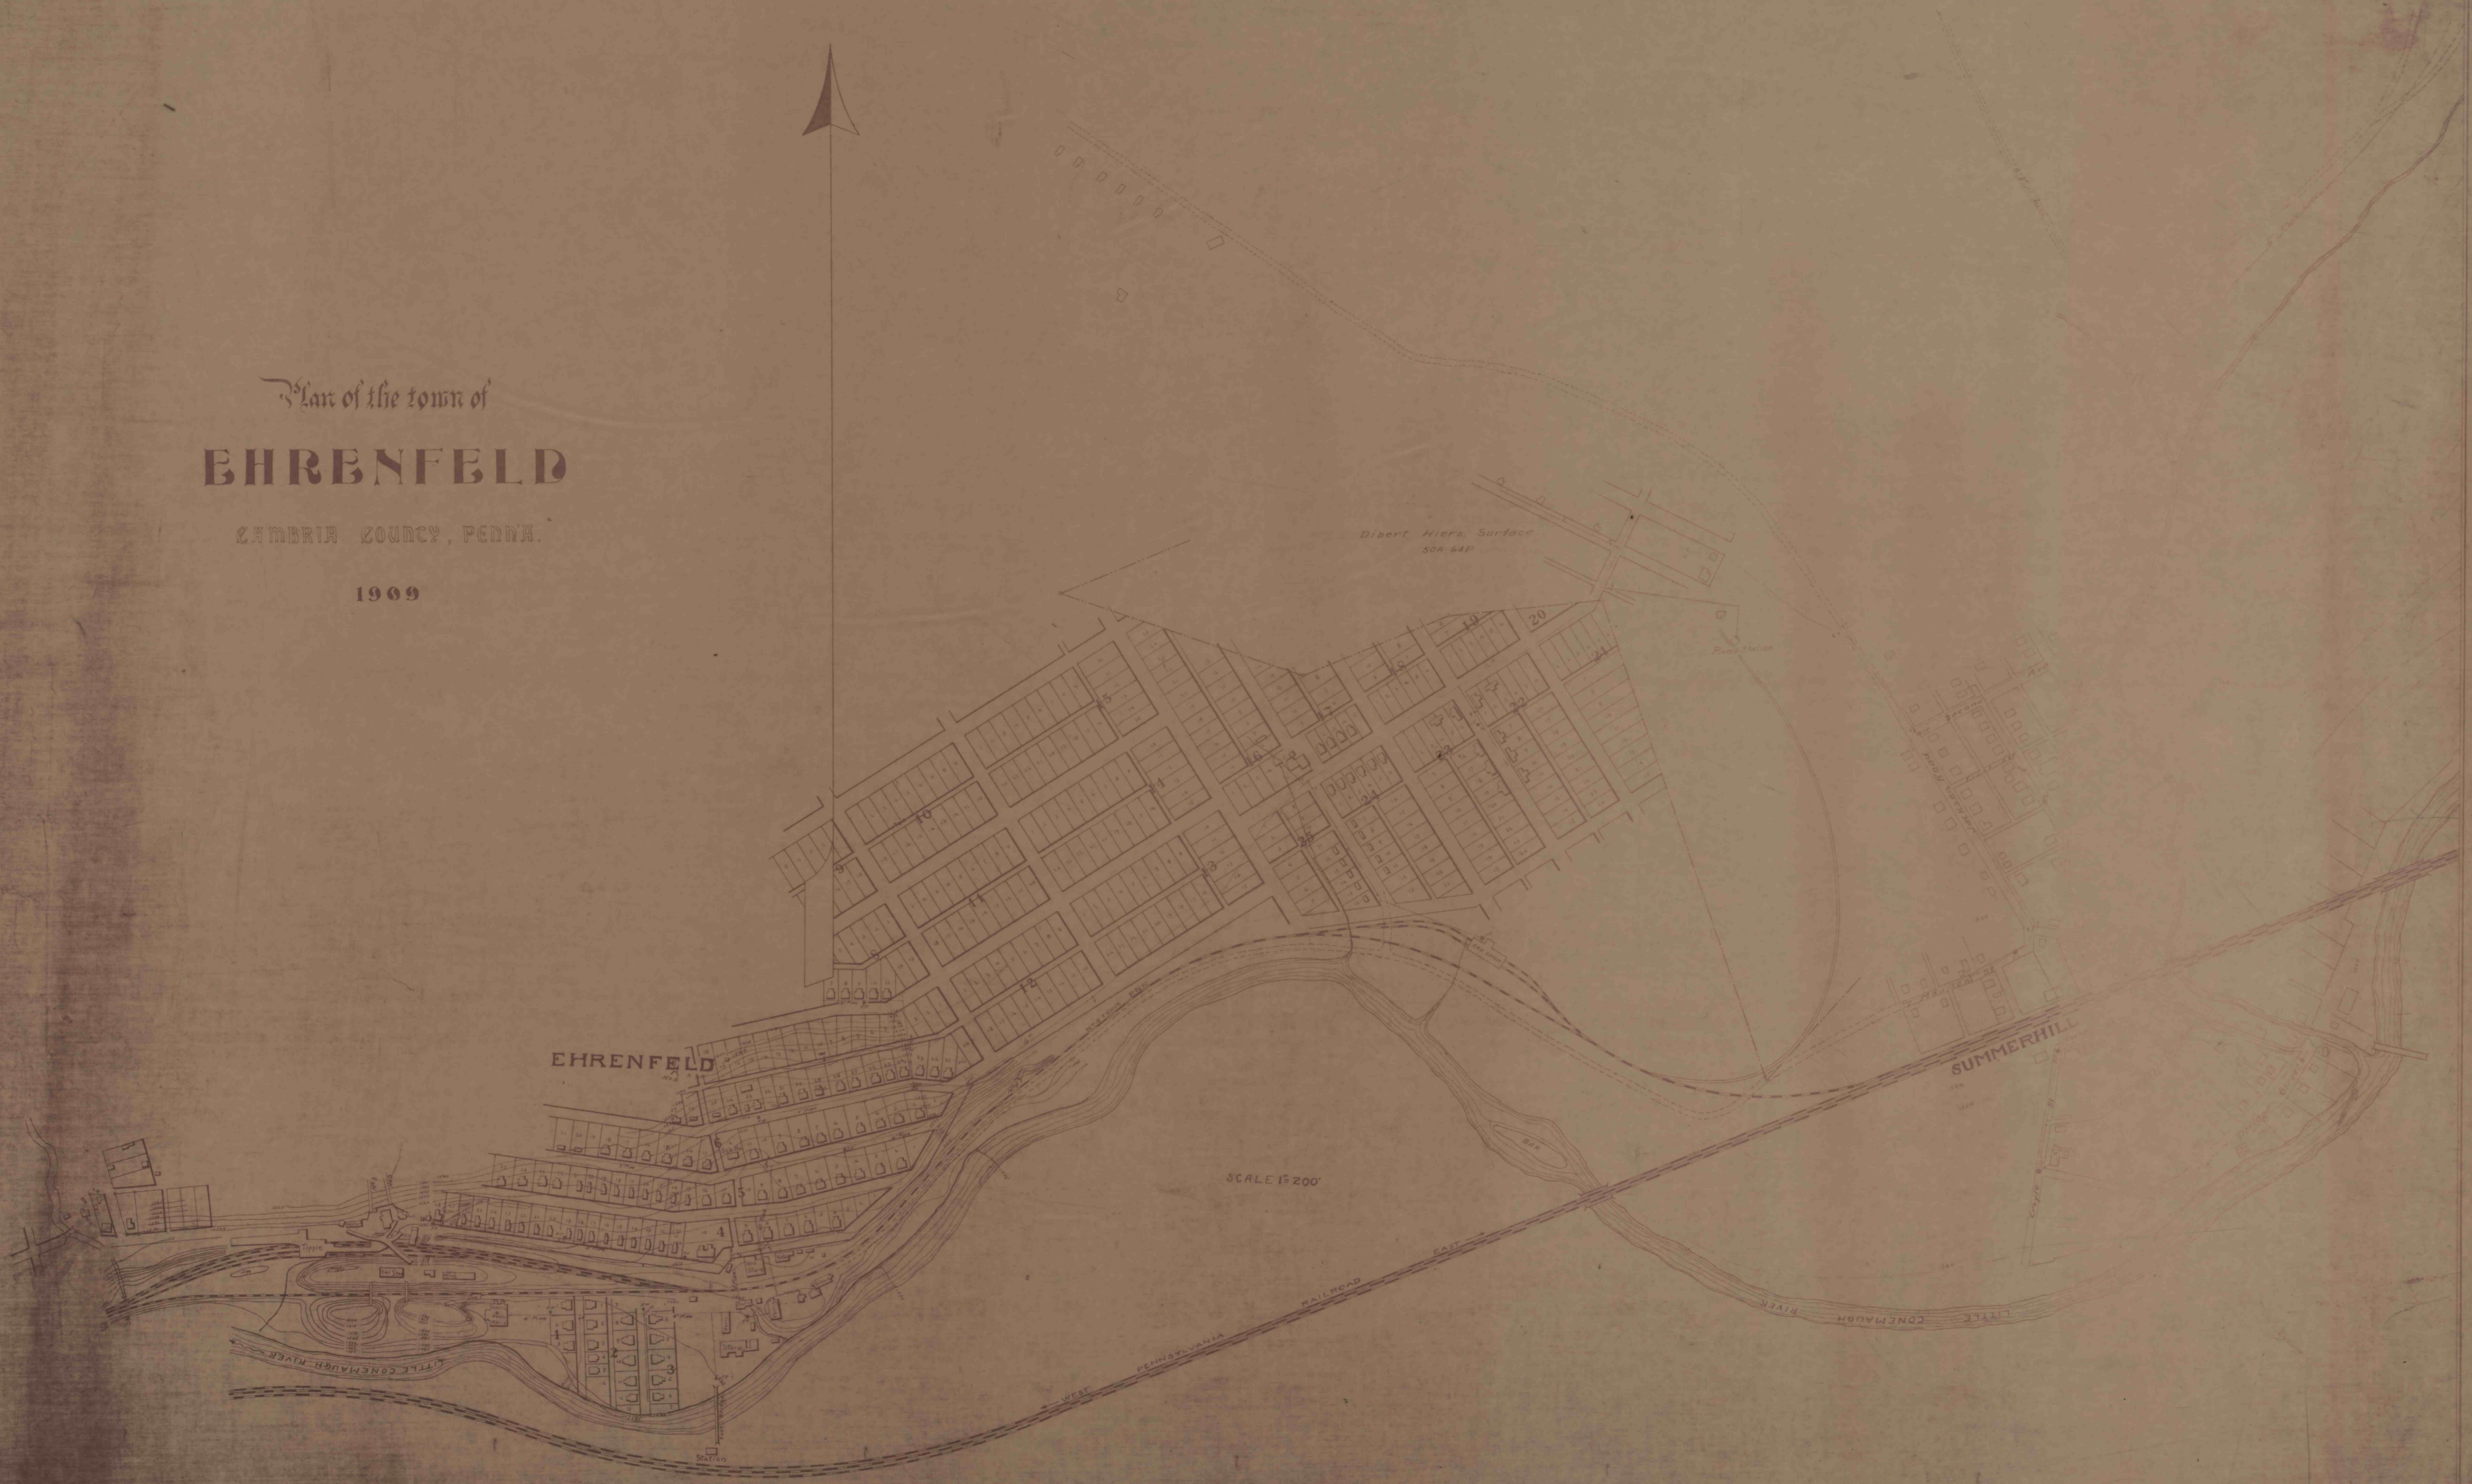

Plan of the town of
EHRENFELD
CAMBRIA COUNTY, PENNA.
1909

Dibert, Hiers, Surface
504-647

EHRENFELD

SUMMERHILL

SCALE 1/200

WEST PENNSYLVANIA RAILROAD EAST

LITTLE CONEMAUGH RIVER

LITTLE CONEMAUGH RIVER