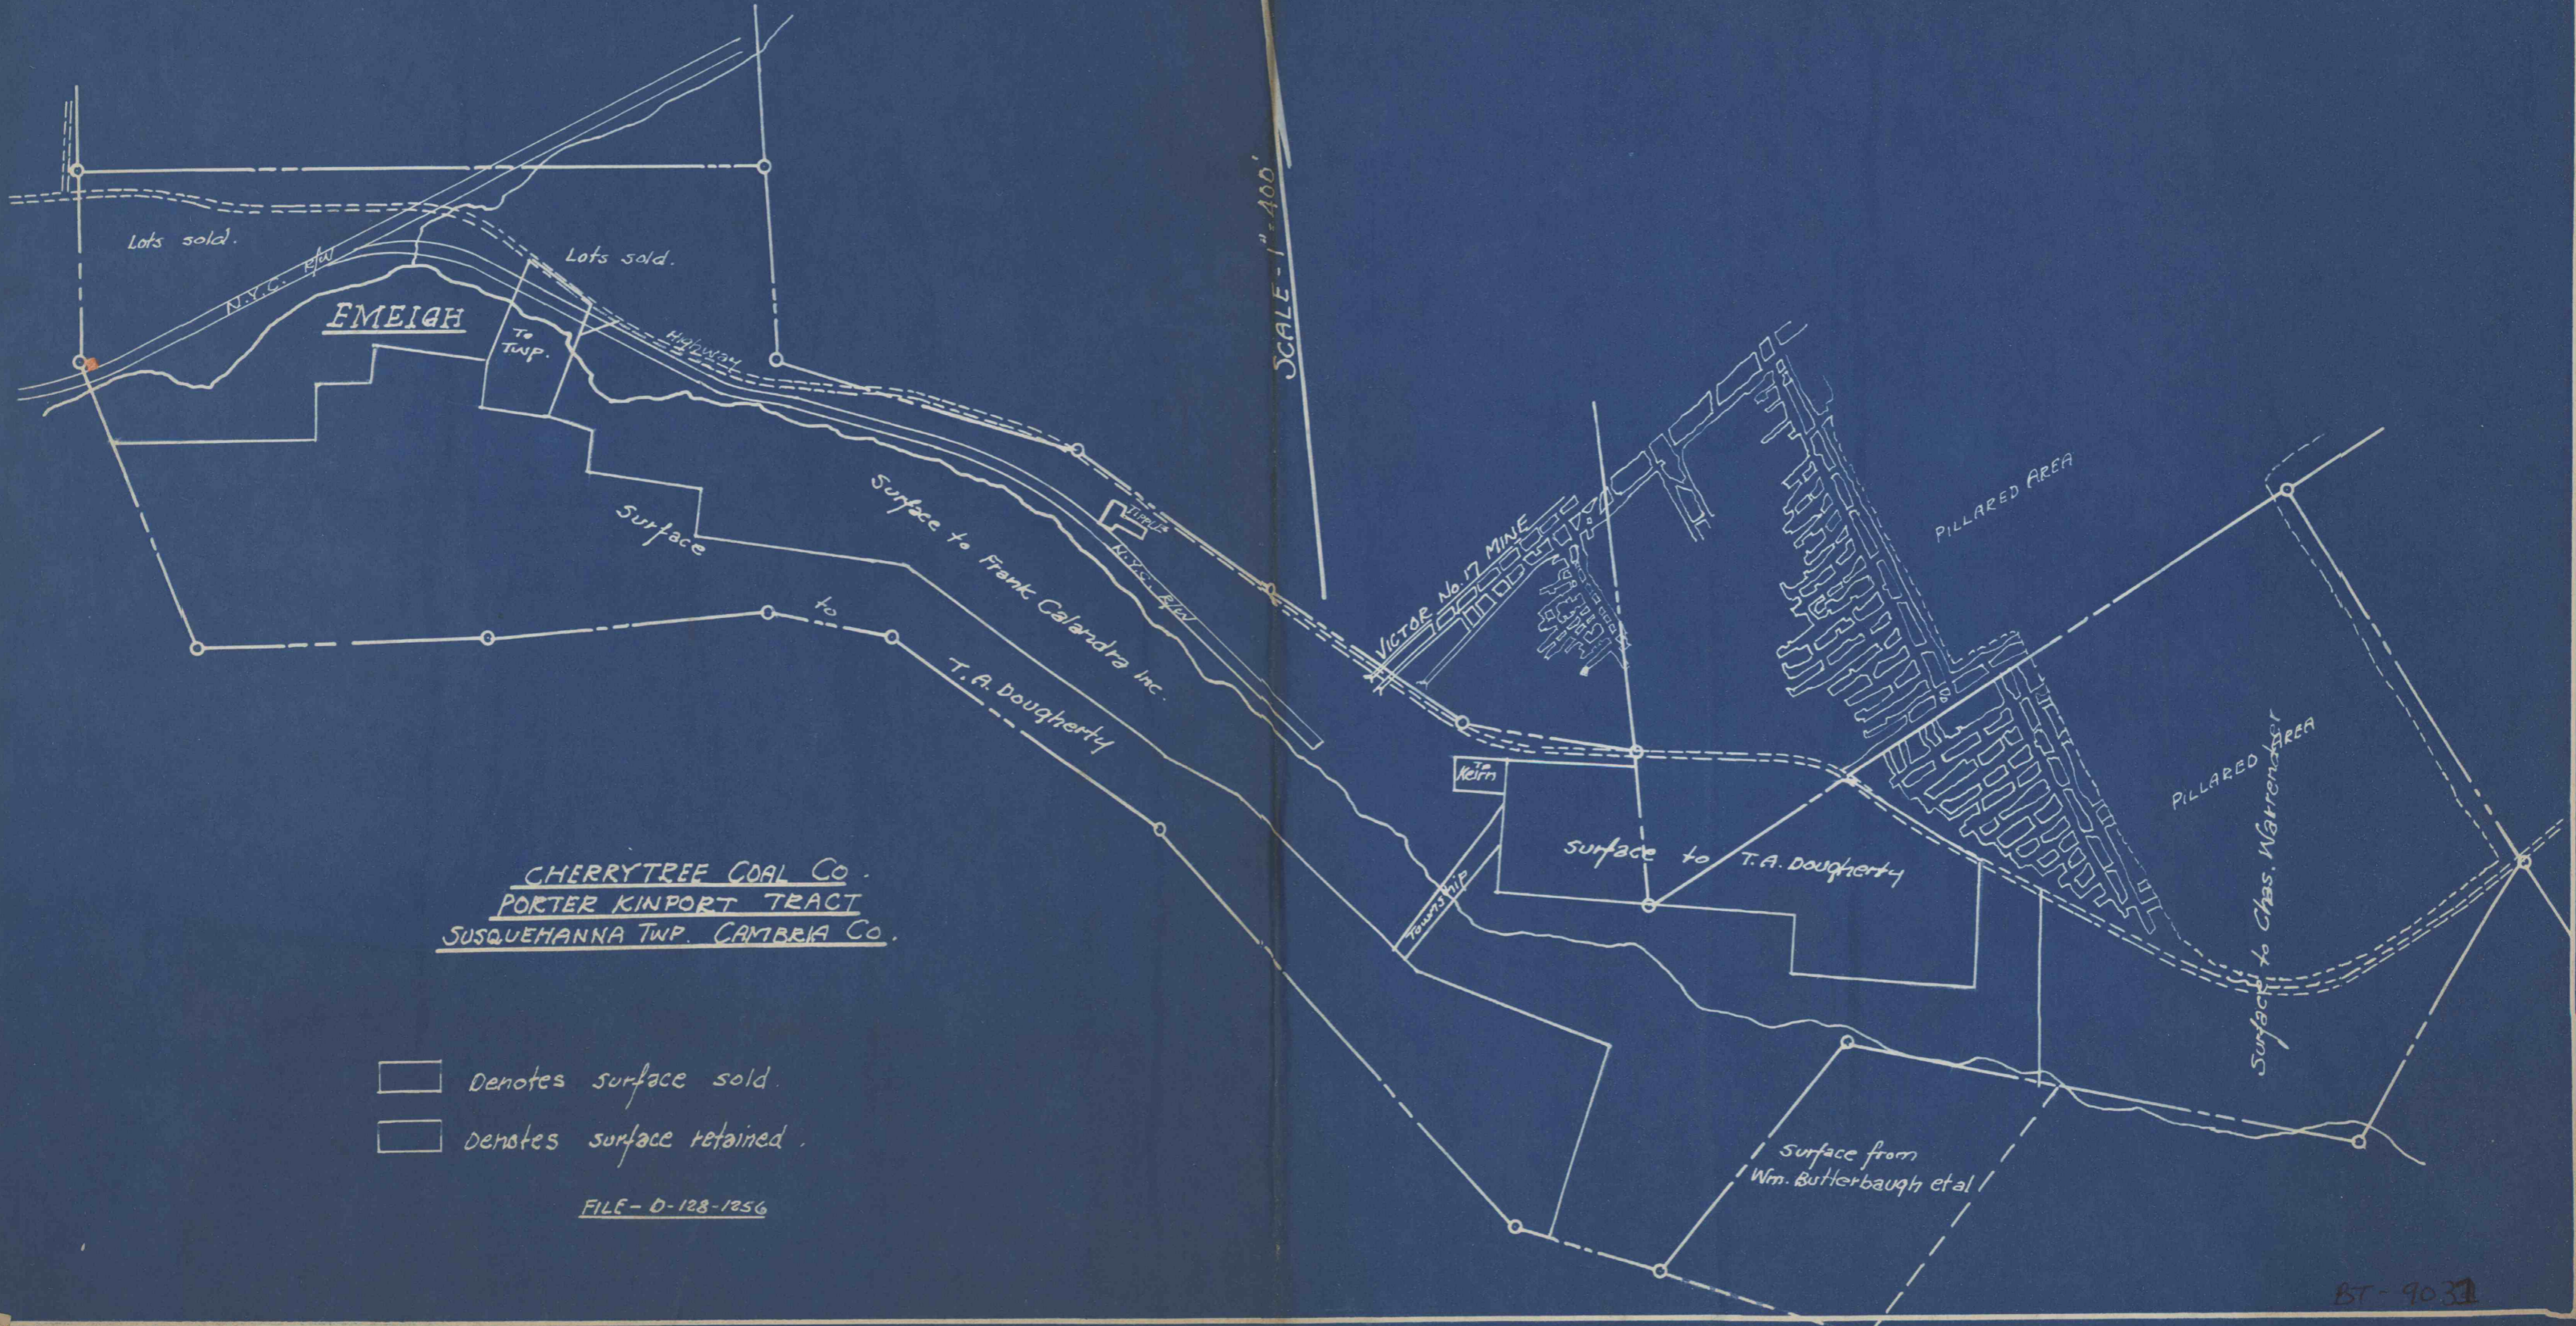

VICTOR No. 15
MINE

SCALE - 1" = 400'

CHERRYTREE COAL Co.
PORTER KINPORT TRACT
SUSQUEHANNA TWP. CAMBRIA Co.

- Denotes surface sold.
- Denotes surface retained.

FILE - D-128-1256

BT-9031