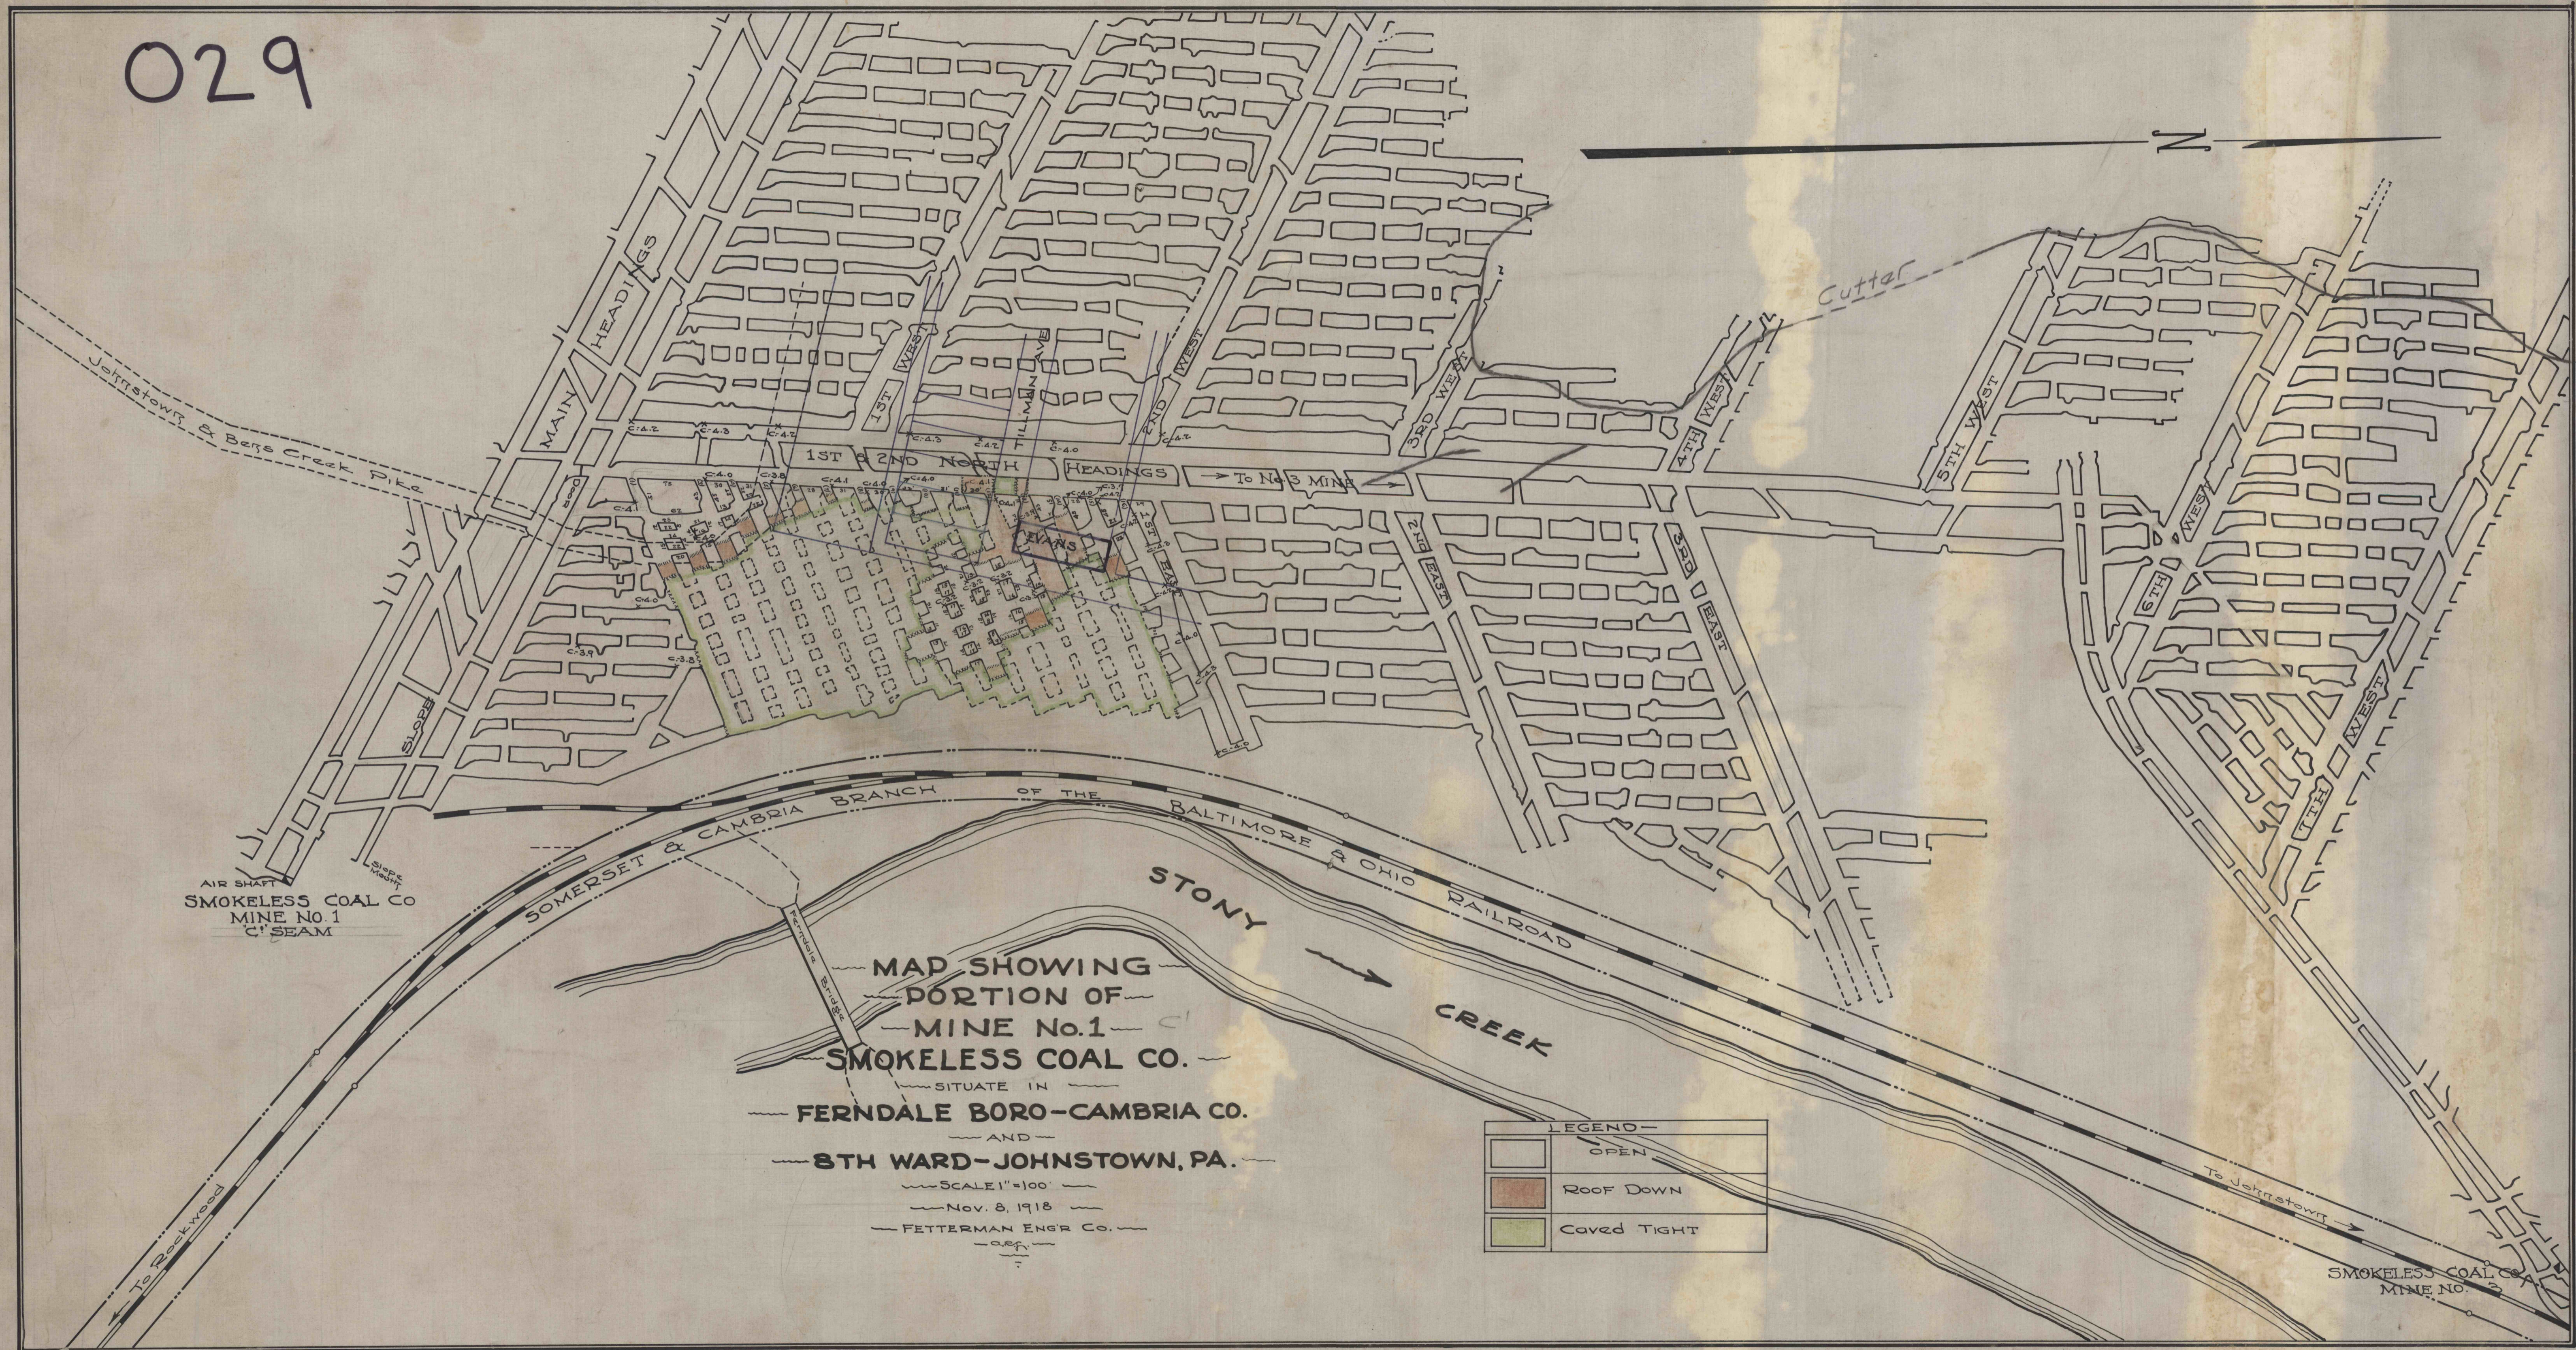

029

AIR SHAFT
SMOKELESS COAL CO
MINE No. 1
C SEAM

MAP SHOWING
PORTION OF
MINE No. 1
SMOKELESS COAL CO.

SITUATE IN
FERNDAL BORO-CAMBRIA CO.
AND
8TH WARD-JOHNSTOWN, PA.

SCALE 1"=100'
Nov. 8, 1918

FETTERMAN ENGR CO.

LEGEND-

	OPEN
	ROOF DOWN
	CAVED TIGHT

SMOKELESS COAL CO
MINE NO. 1