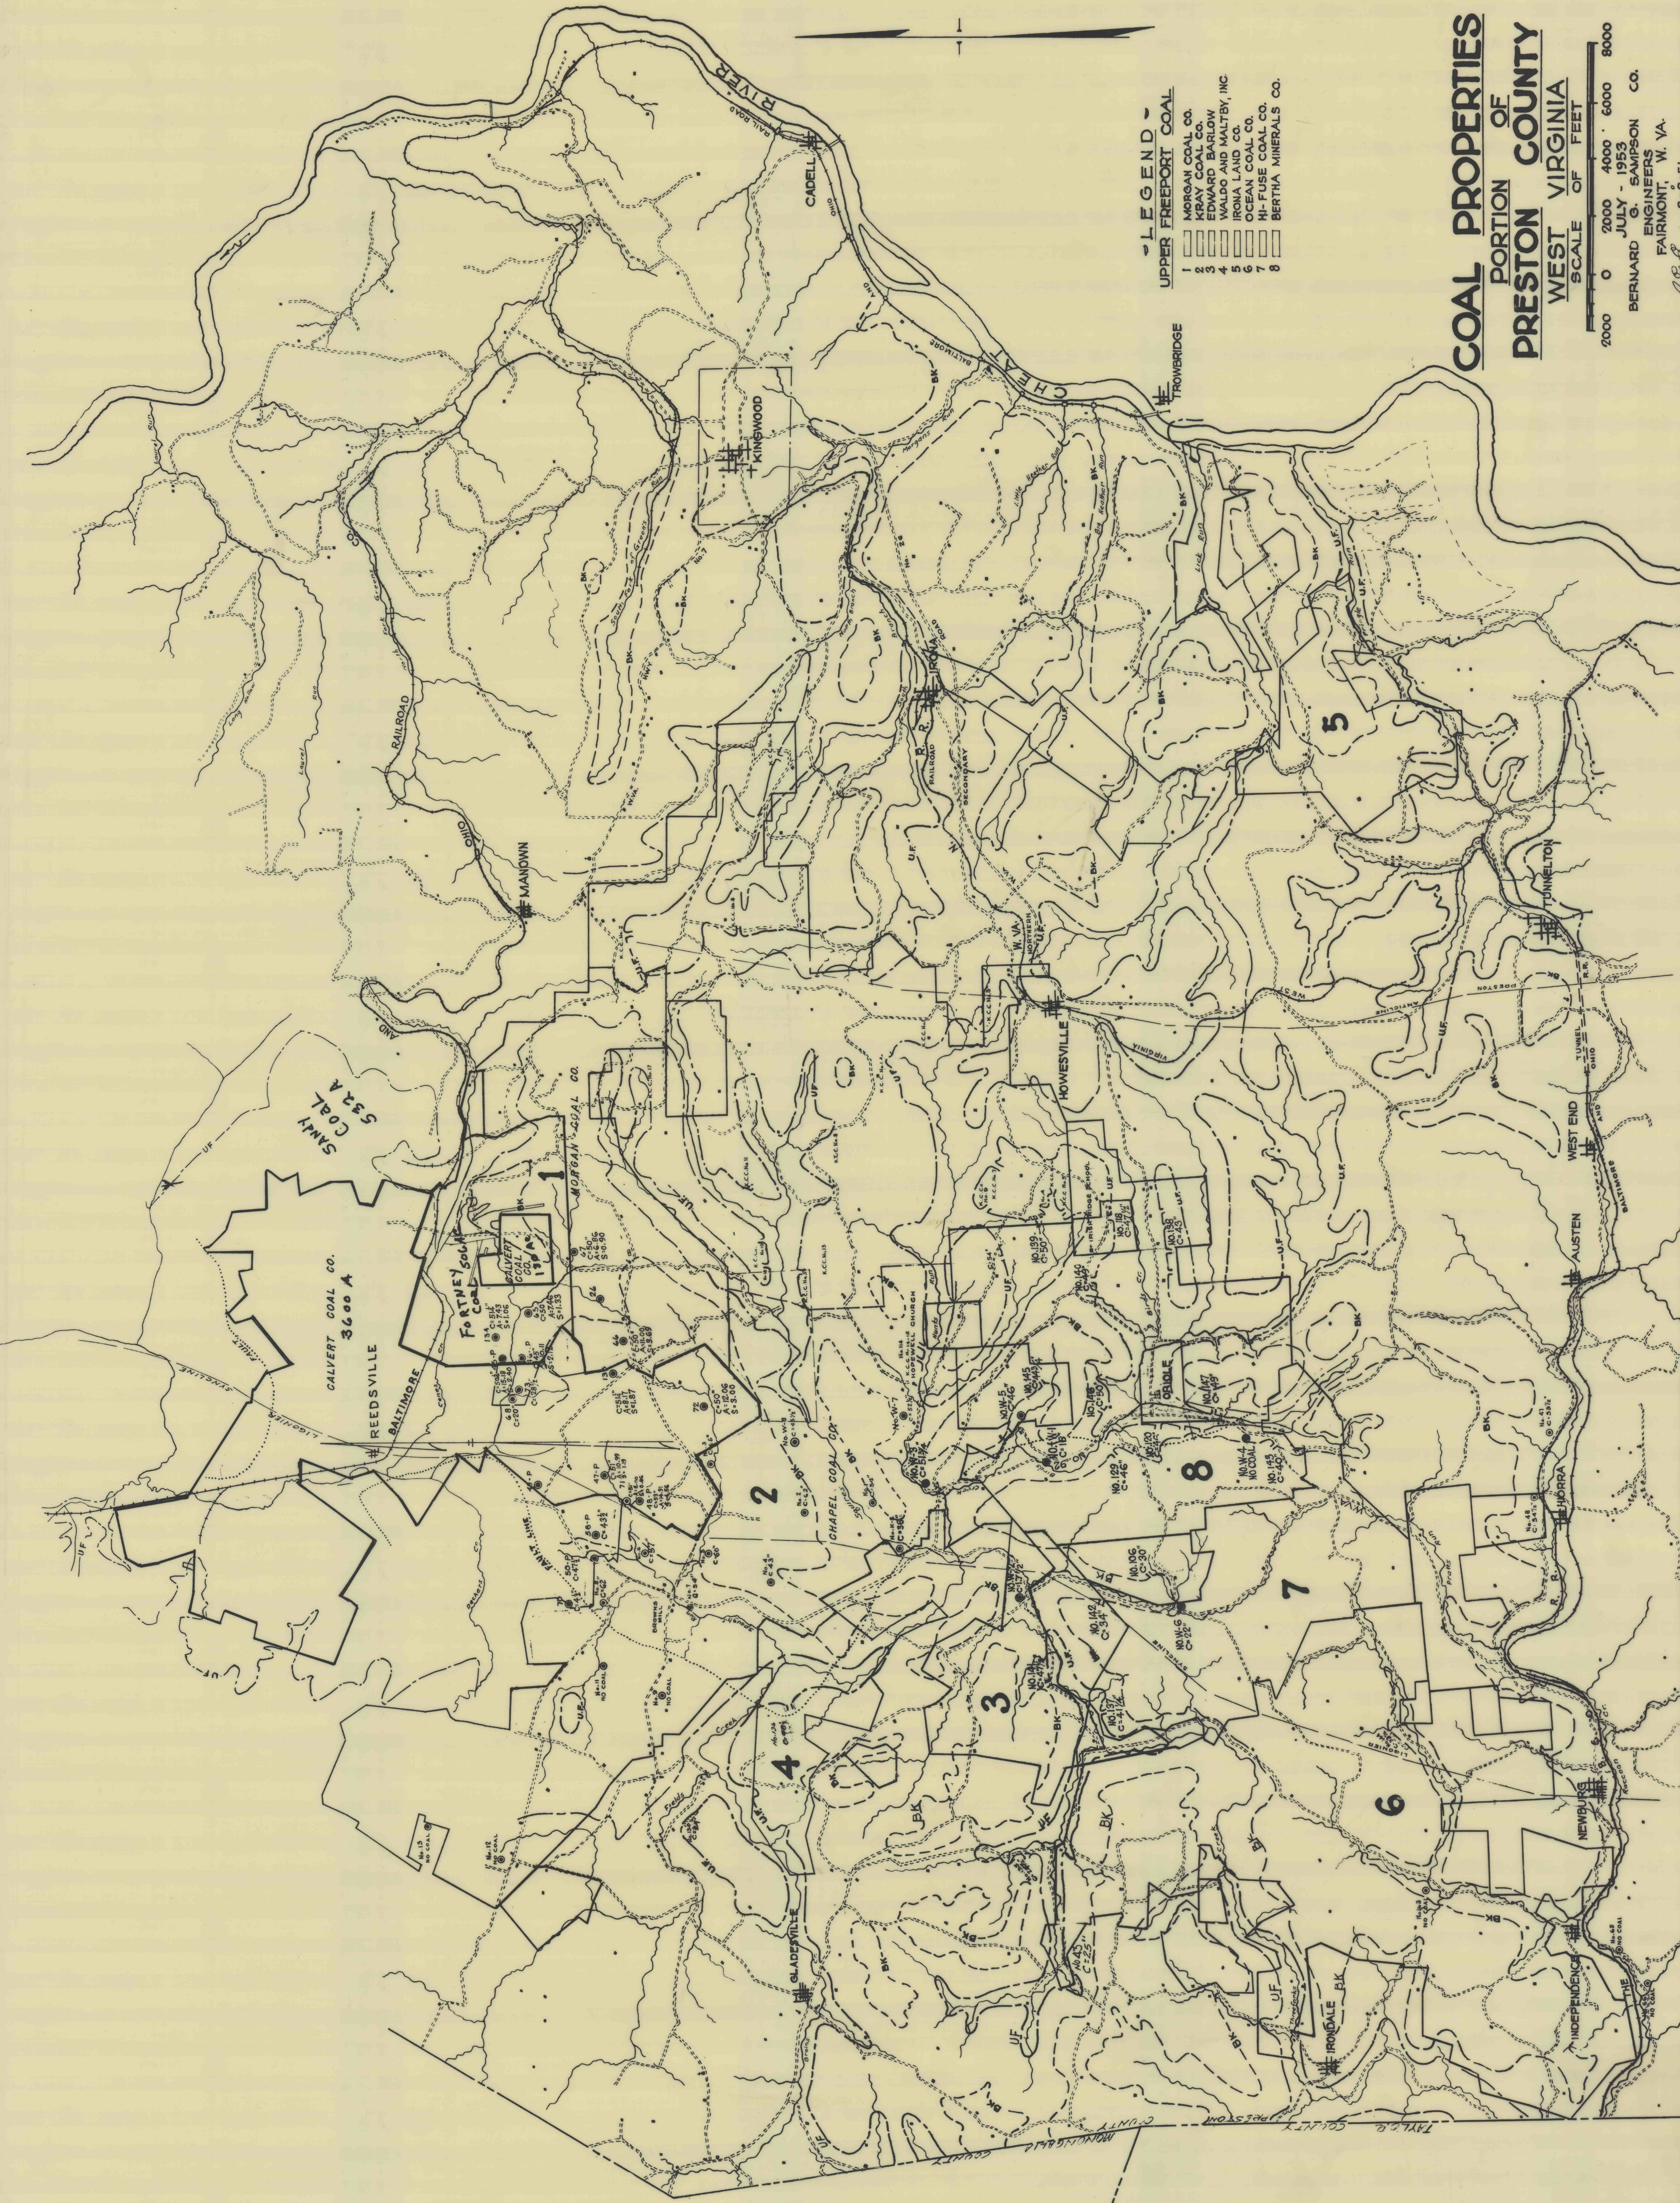

041

- LEGEND -**
UPPER FREEPORT COAL
- 1 MORGAN COAL CO.
 - 2 KRAY COAL CO.
 - 3 EDWARD BARLOW
 - 4 WALDO AND MALTBY, INC.
 - 5 IRONA LAND CO.
 - 6 OCEAN COAL CO.
 - 7 H-FUSE COAL CO.
 - 8 BERTHA MINERALS CO.

COAL PROPERTIES
PORTION OF
PRESTON COUNTY
WEST VIRGINIA

SCALE OF FEET
 2000 0 2000 4000 6000 8000
 JULY - 1953
 BERNARD G. SAMPSON CO.
 ENGINEERS
 FAIRMONT, W. VA.
 3-5-51