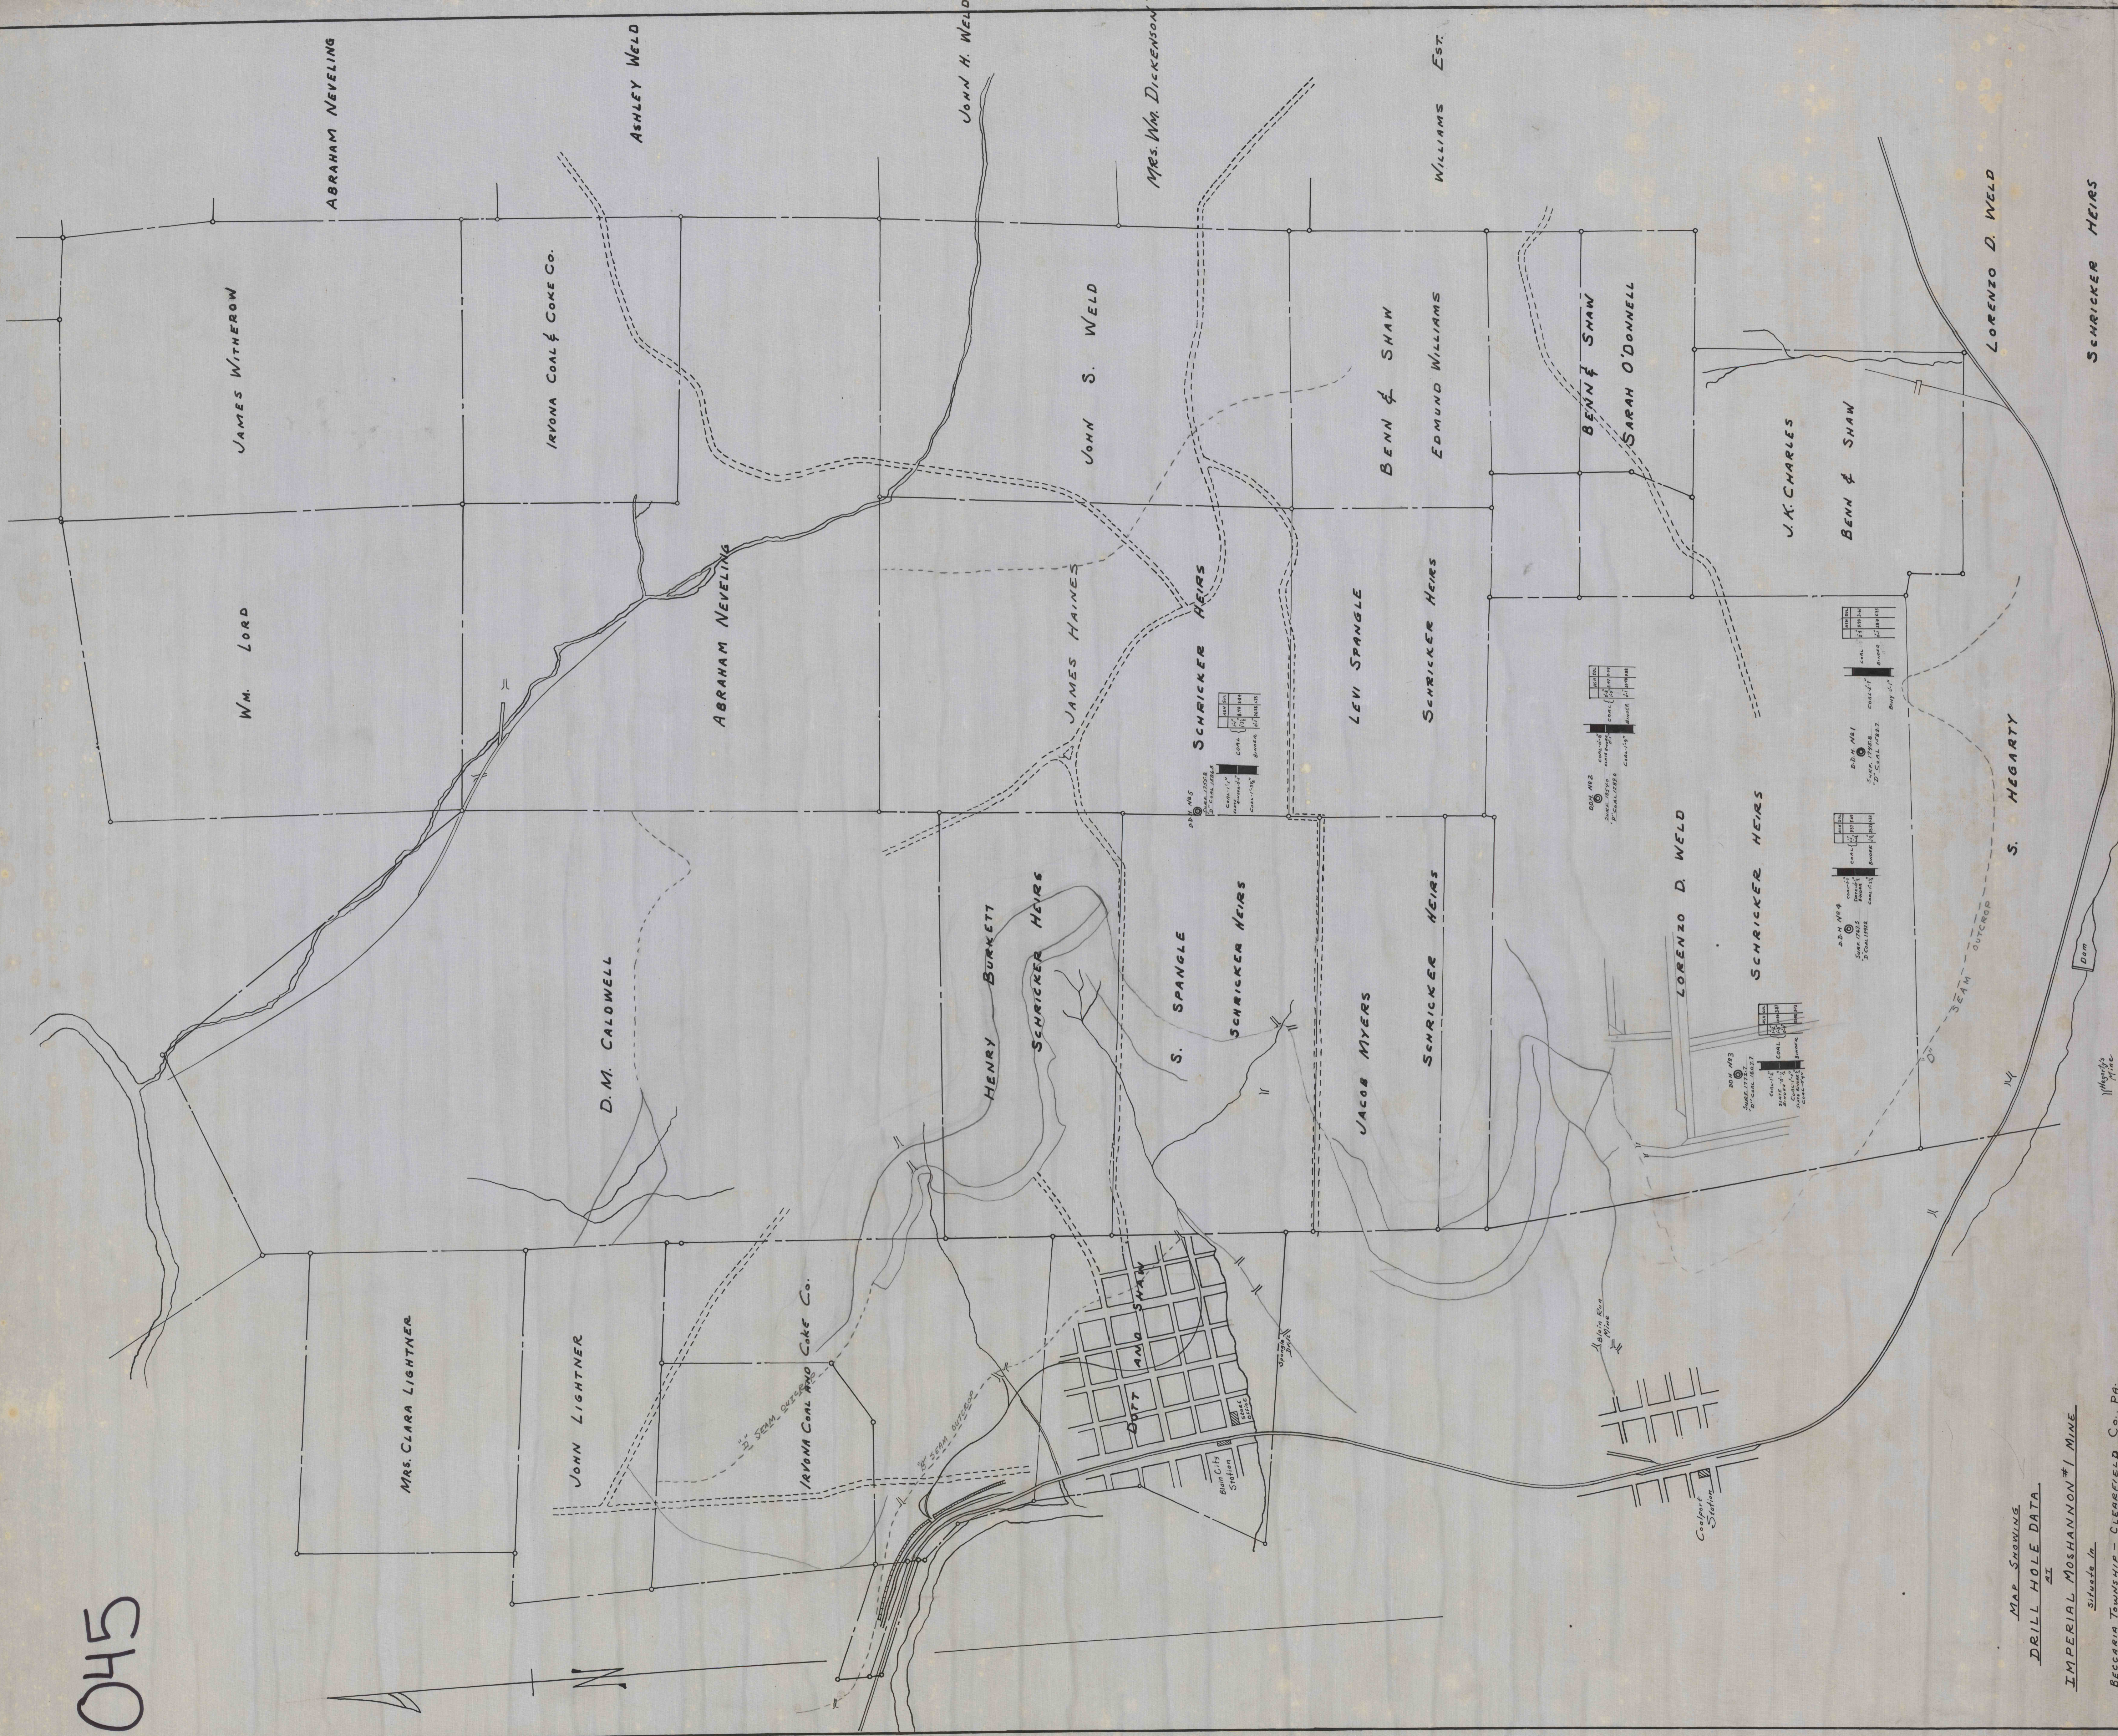

045

MAP SHOWING  
 DRILL HOLE DATA  
 II  
 IMPERIAL MOSHANNON #1 MINE  
 Situate in  
 BECCARIA TOWNSHIP - CLERFIELD CO., PA.  
 Scale 1/4" = 100' - Oct. 10, 1951 - FETTERMAN ENG. CO.

1-151 604 2