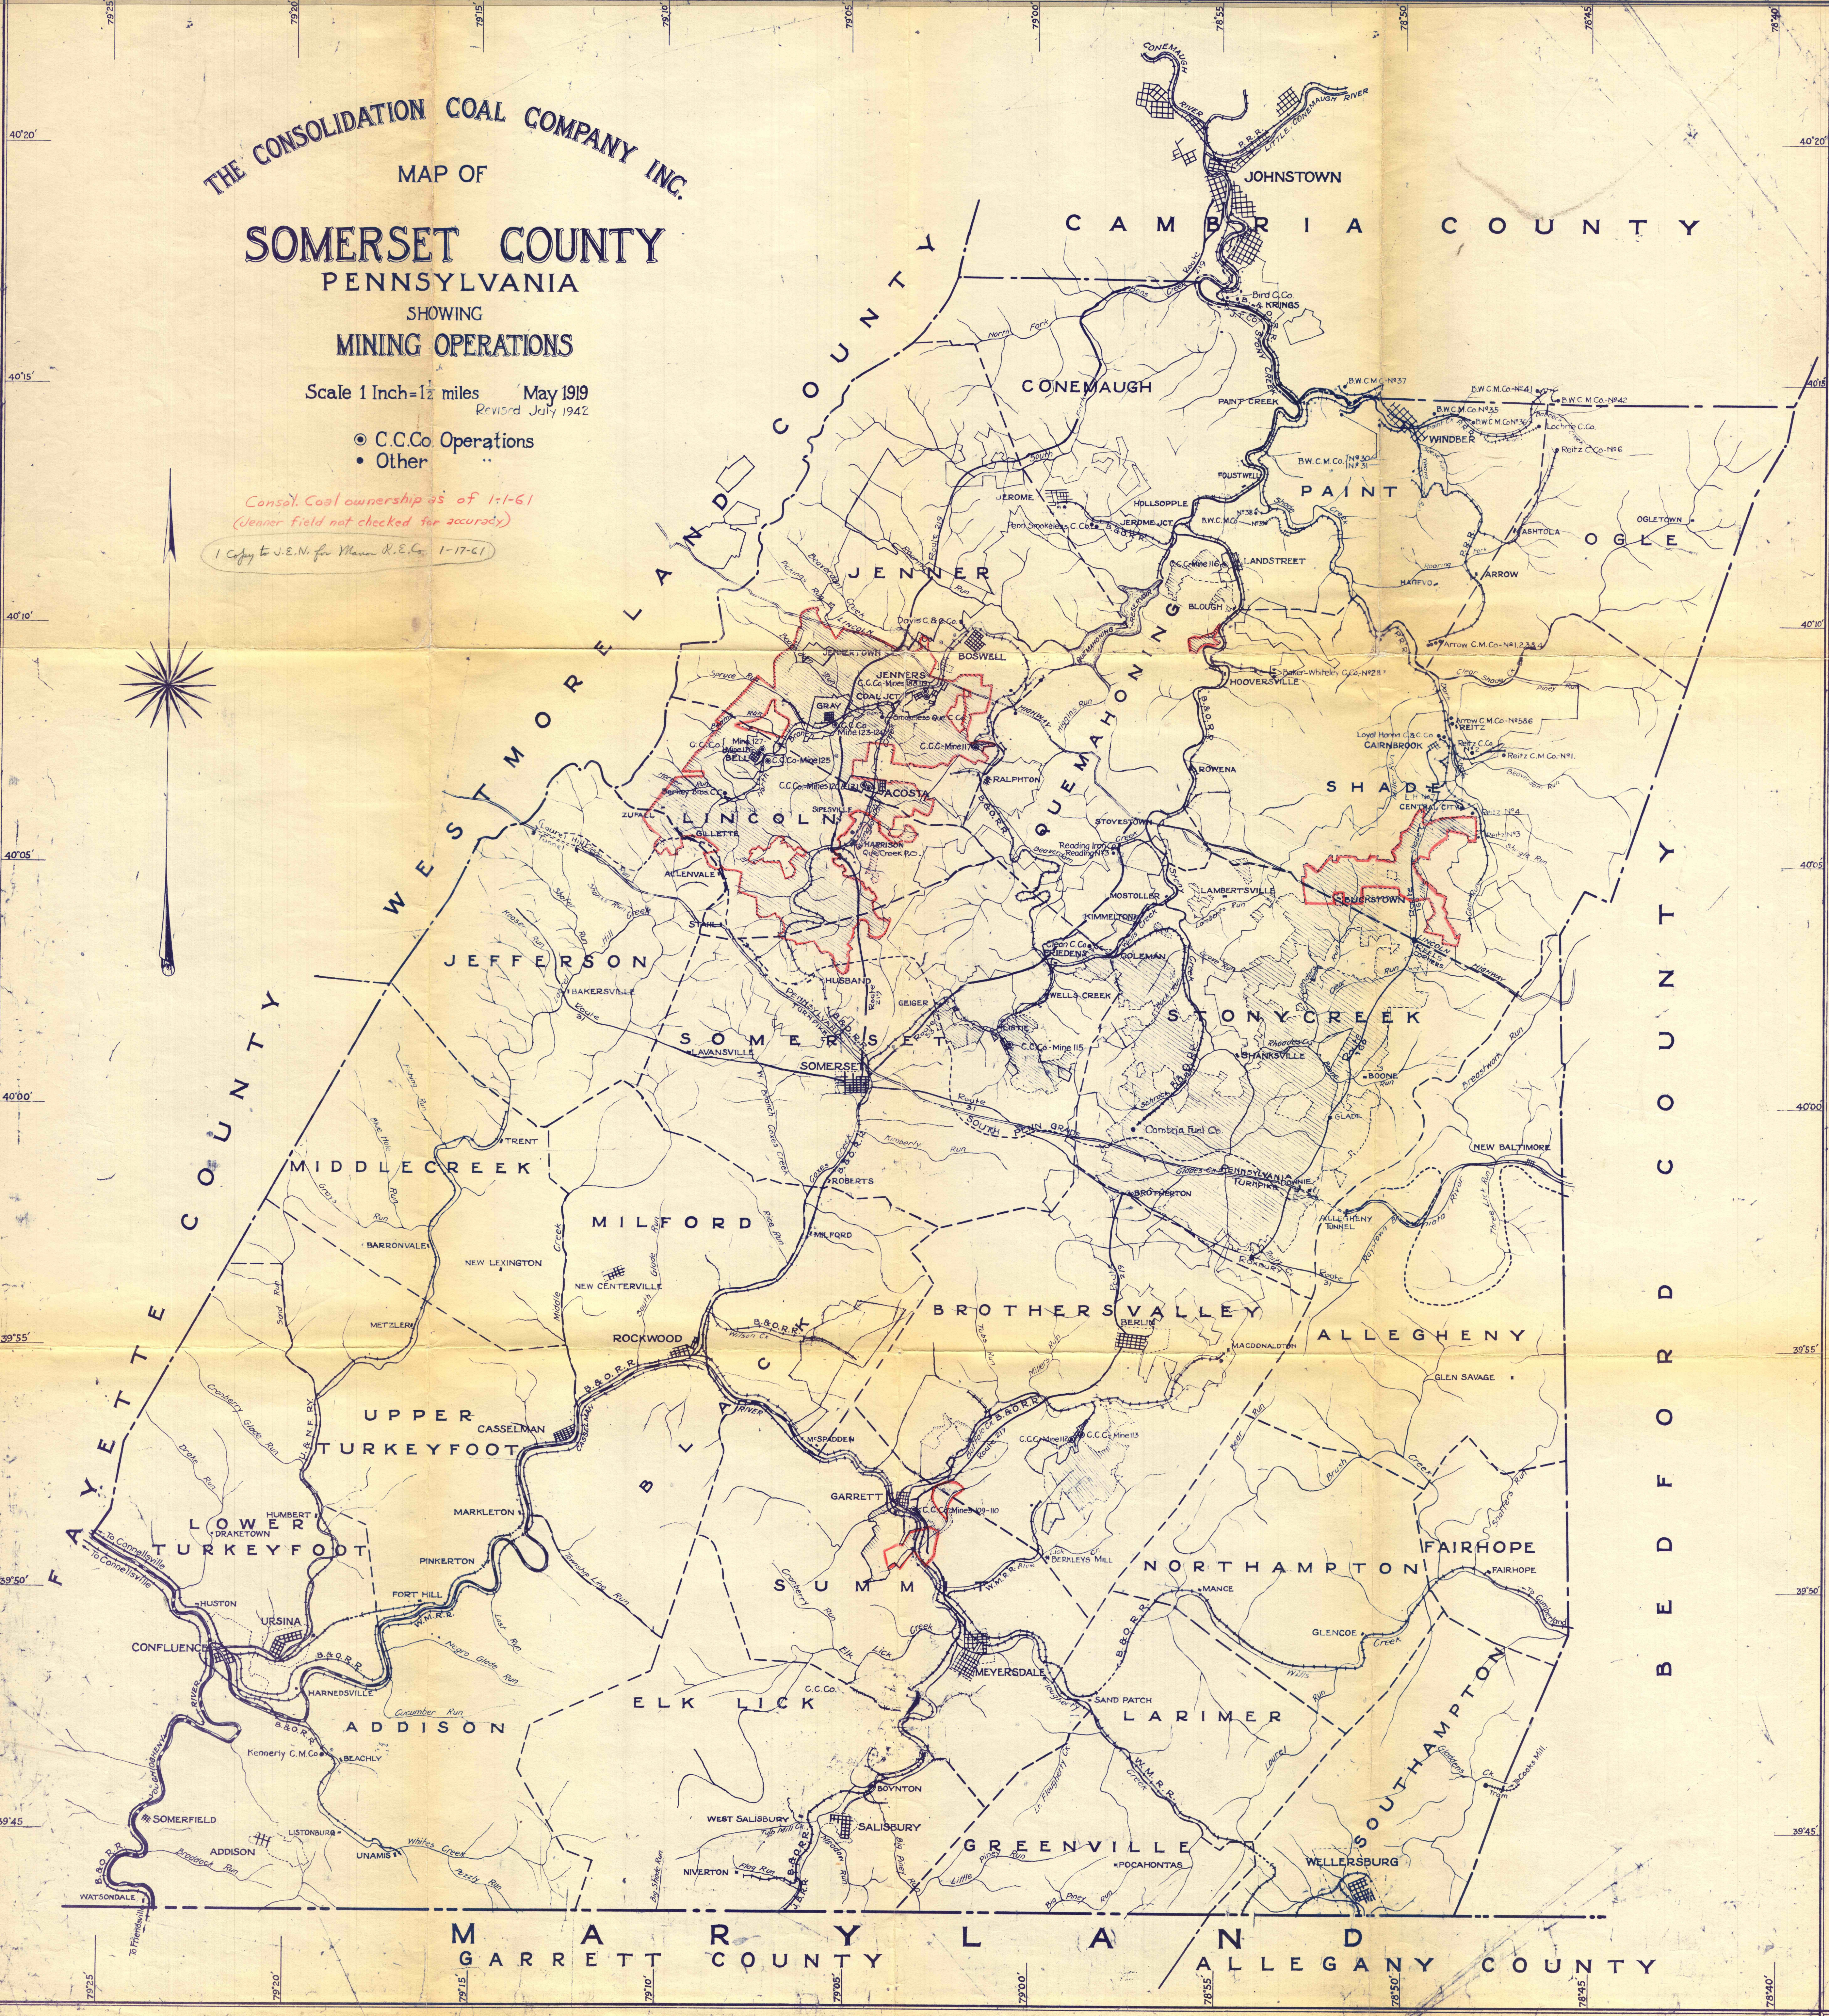

THE CONSOLIDATION COAL COMPANY INC.

MAP OF
SOMERSET COUNTY
PENNSYLVANIA
SHOWING
MINING OPERATIONS

Scale 1 Inch = 1 1/2 miles May 1919
Revised July 1942

- C.C.Co. Operations
- Other

*Consol. Coal ownership as of 1-1-61
(Jenner Field not checked for accuracy)*

1 Copy to J.E.N. for Wm. R.E. Co. 1-17-61

M A R R Y L A N D
GARRETT COUNTY ALLEGANY COUNTY