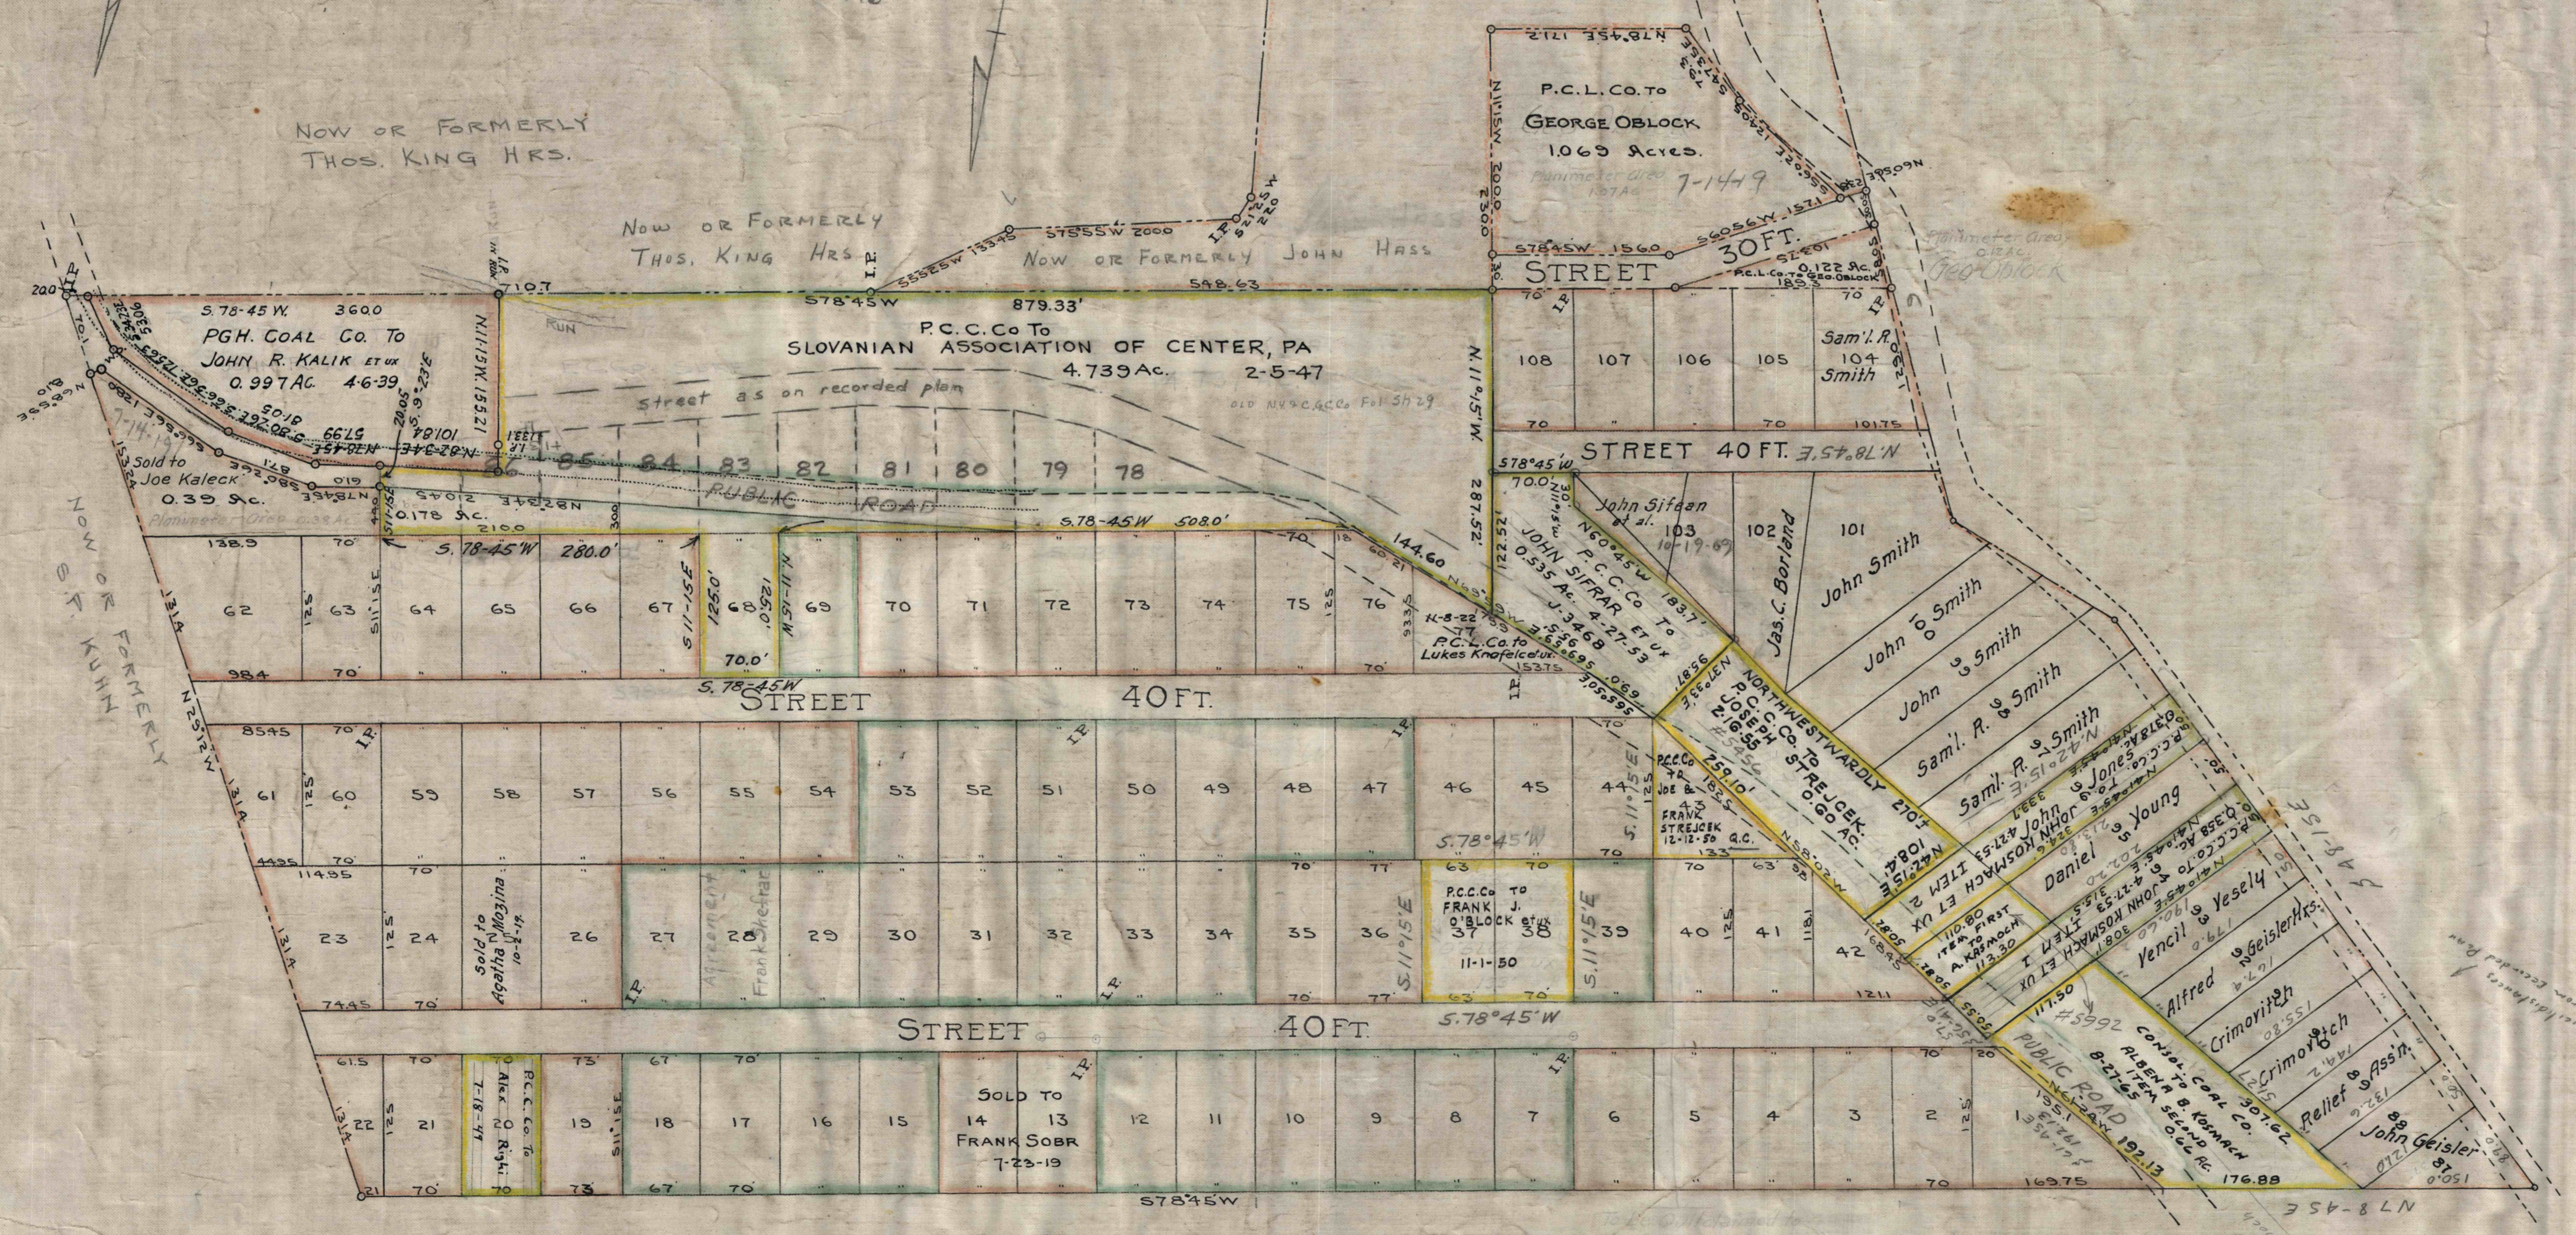

PLAN OF CENTER LOTS

Coon Tract

Situated in Plum Twp., Alleg. Co.

Scale 1 in = 100 Ft.
Twp. of Acrs. 12644

See plan B 103-N-13
also see { C 966-F-37
C 920-F-37
for Recorded Plans

Now or Formerly
THOS. KING HRS.

Now or Formerly
THOS. KING HRS.

P.C.L. CO TO 1-25-19
John Haas
9.715 Acres.

P.C.L. CO TO
GEORGE OSBLOK
1065 Acres.

P.C.C. CO TO
SLOVANIAN ASSOCIATION OF CENTER, PA
4.739 Ac. 2-5-47

File 517

green = orig. owned by P.C. Co.
brown = not owned by P.C. Co.