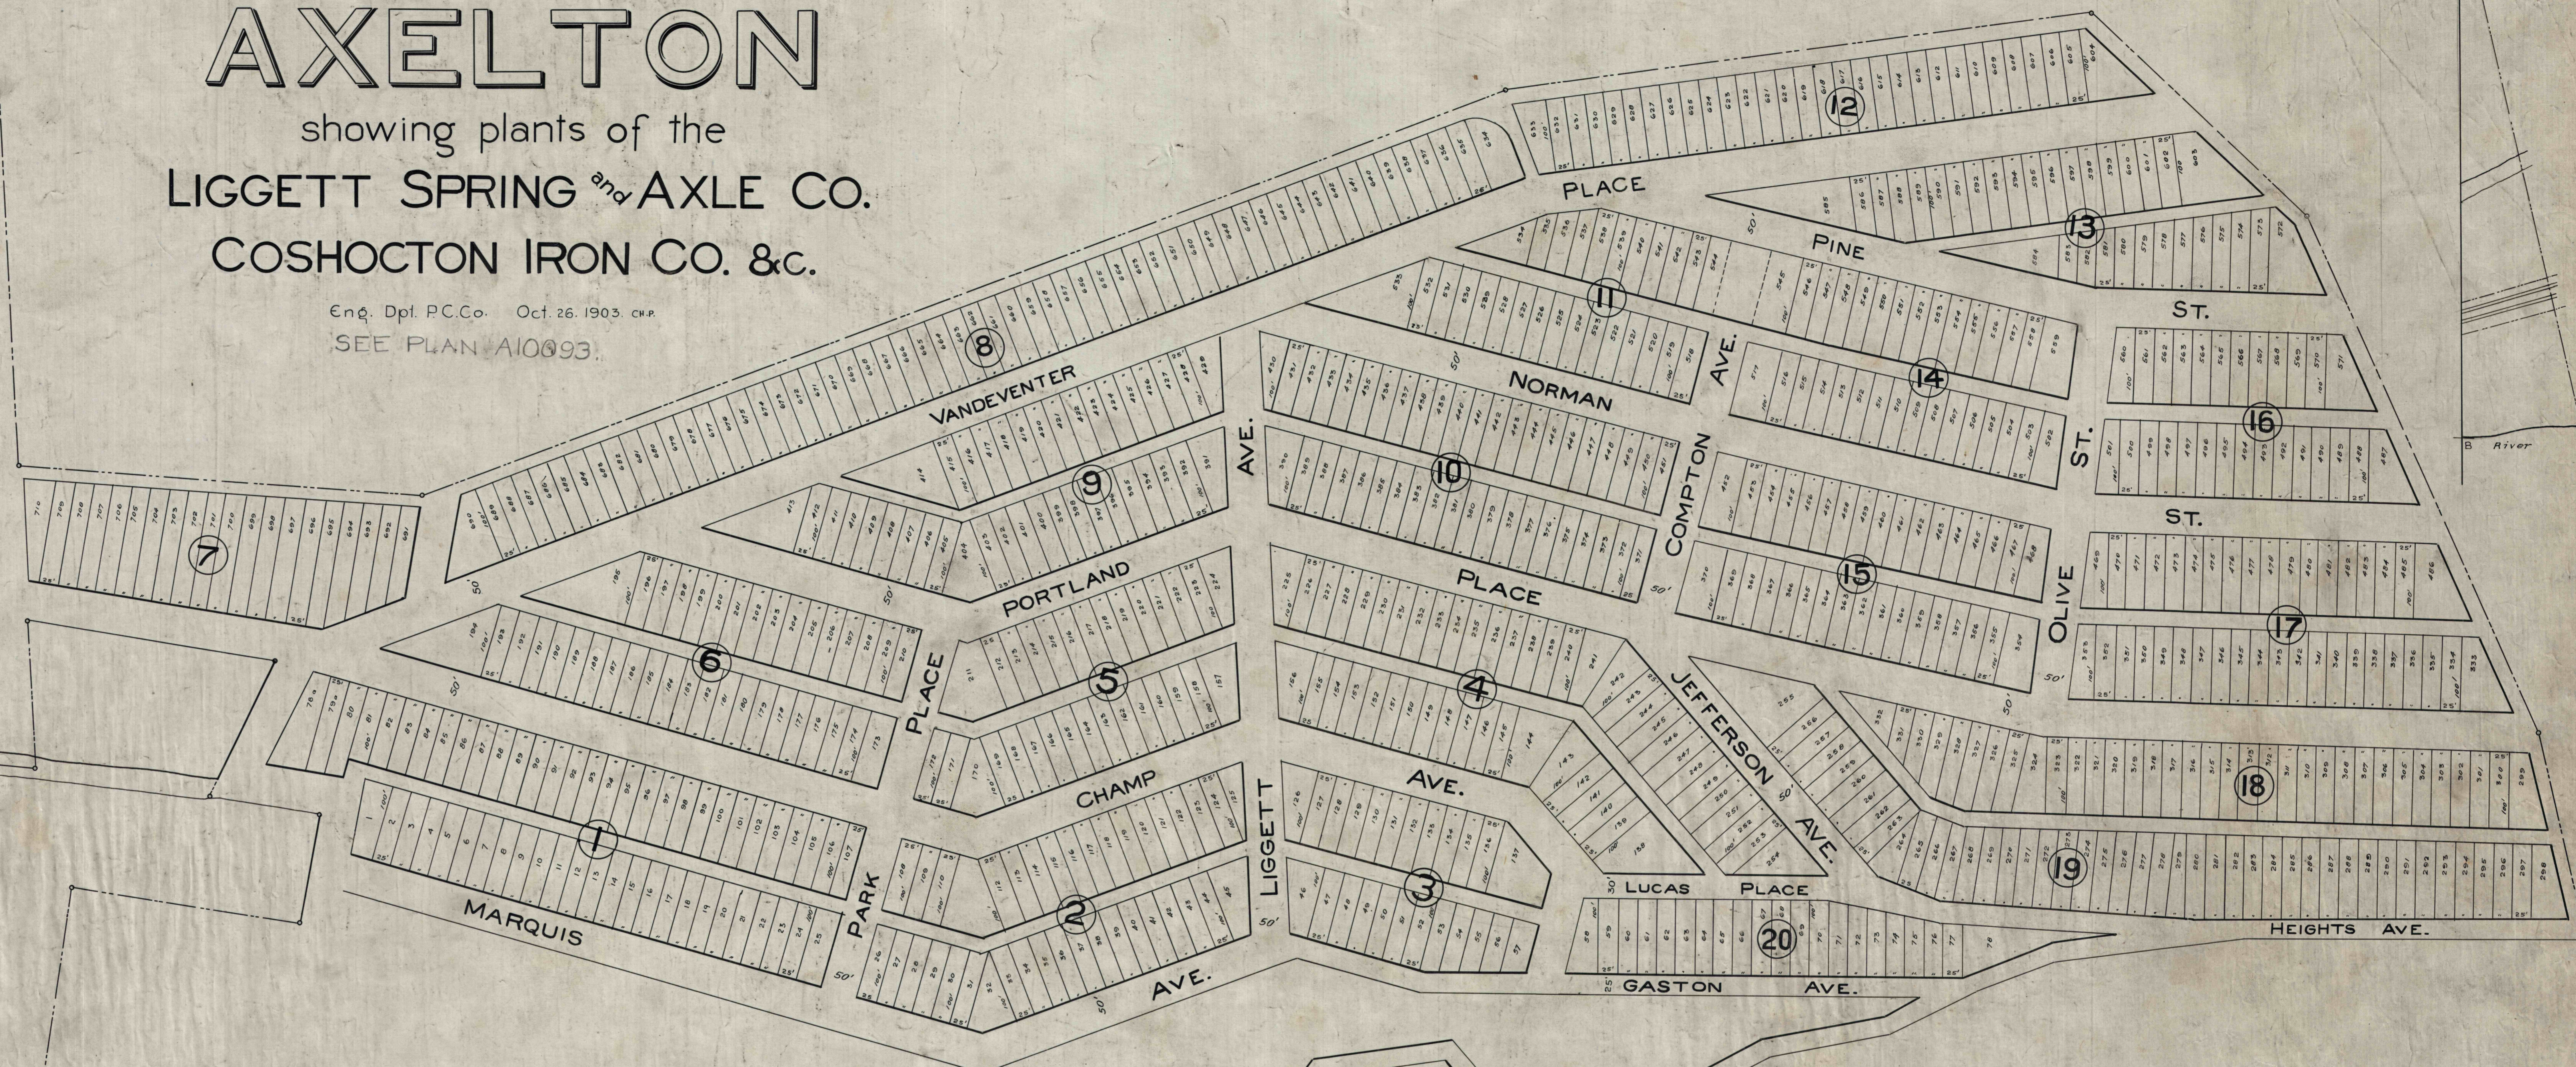

# PLAN OF AXELTON

showing plants of the  
LIGGETT SPRING and AXLE CO.  
COSHOCOTON IRON CO. &c.

Eng. Dpt. P.C.Co. Oct. 26. 1903. C.H.P.  
SEE PLAN A10093.

M O N O N G A H E L A R I V E R