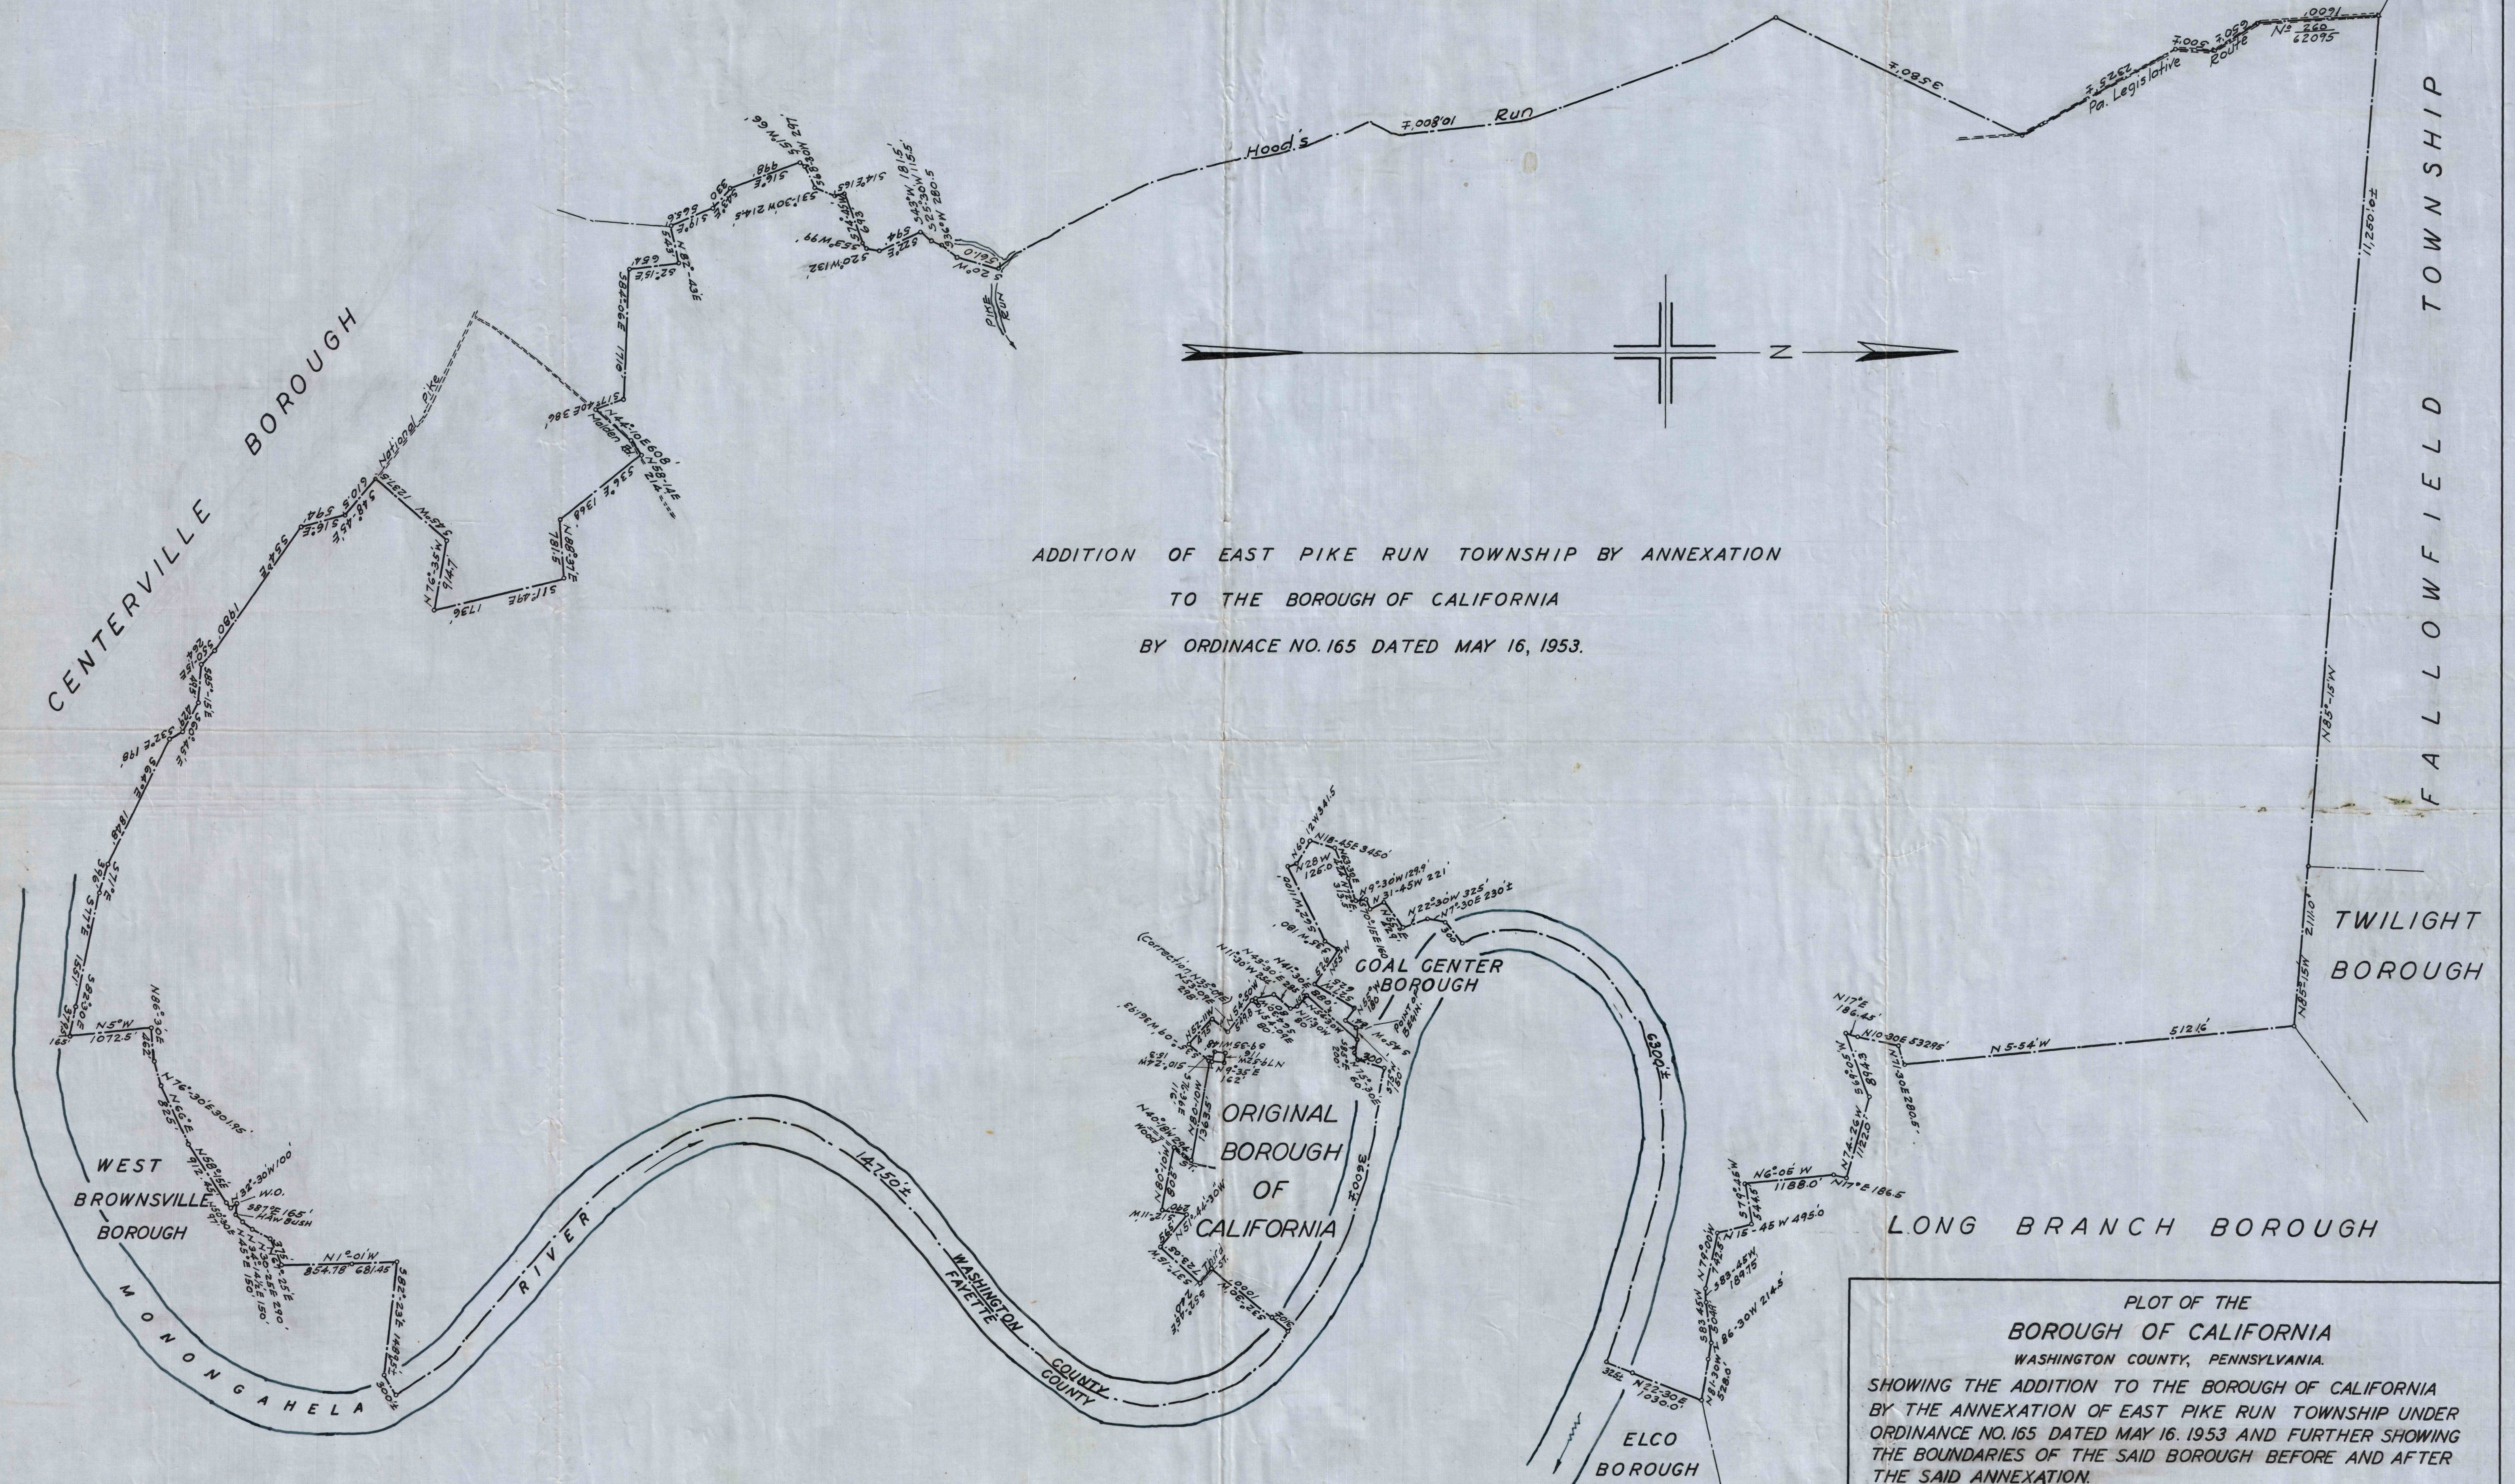

WEST PIKE RUN TOWNSHIP

ADDITION OF EAST PIKE RUN TOWNSHIP BY ANNEXATION
 TO THE BOROUGH OF CALIFORNIA
 BY ORDINANCE NO. 165 DATED MAY 16, 1953.

PLOT OF THE
BOROUGH OF CALIFORNIA
 WASHINGTON COUNTY, PENNSYLVANIA.
 SHOWING THE ADDITION TO THE BOROUGH OF CALIFORNIA
 BY THE ANNEXATION OF EAST PIKE RUN TOWNSHIP UNDER
 ORDINANCE NO. 165 DATED MAY 16, 1953 AND FURTHER SHOWING
 THE BOUNDARIES OF THE SAID BOROUGH BEFORE AND AFTER
 THE SAID ANNEXATION.
 MAY 16, 1953.

SCALE: 1"=1,000'
 M.R. WORCESTER, ENGINEER