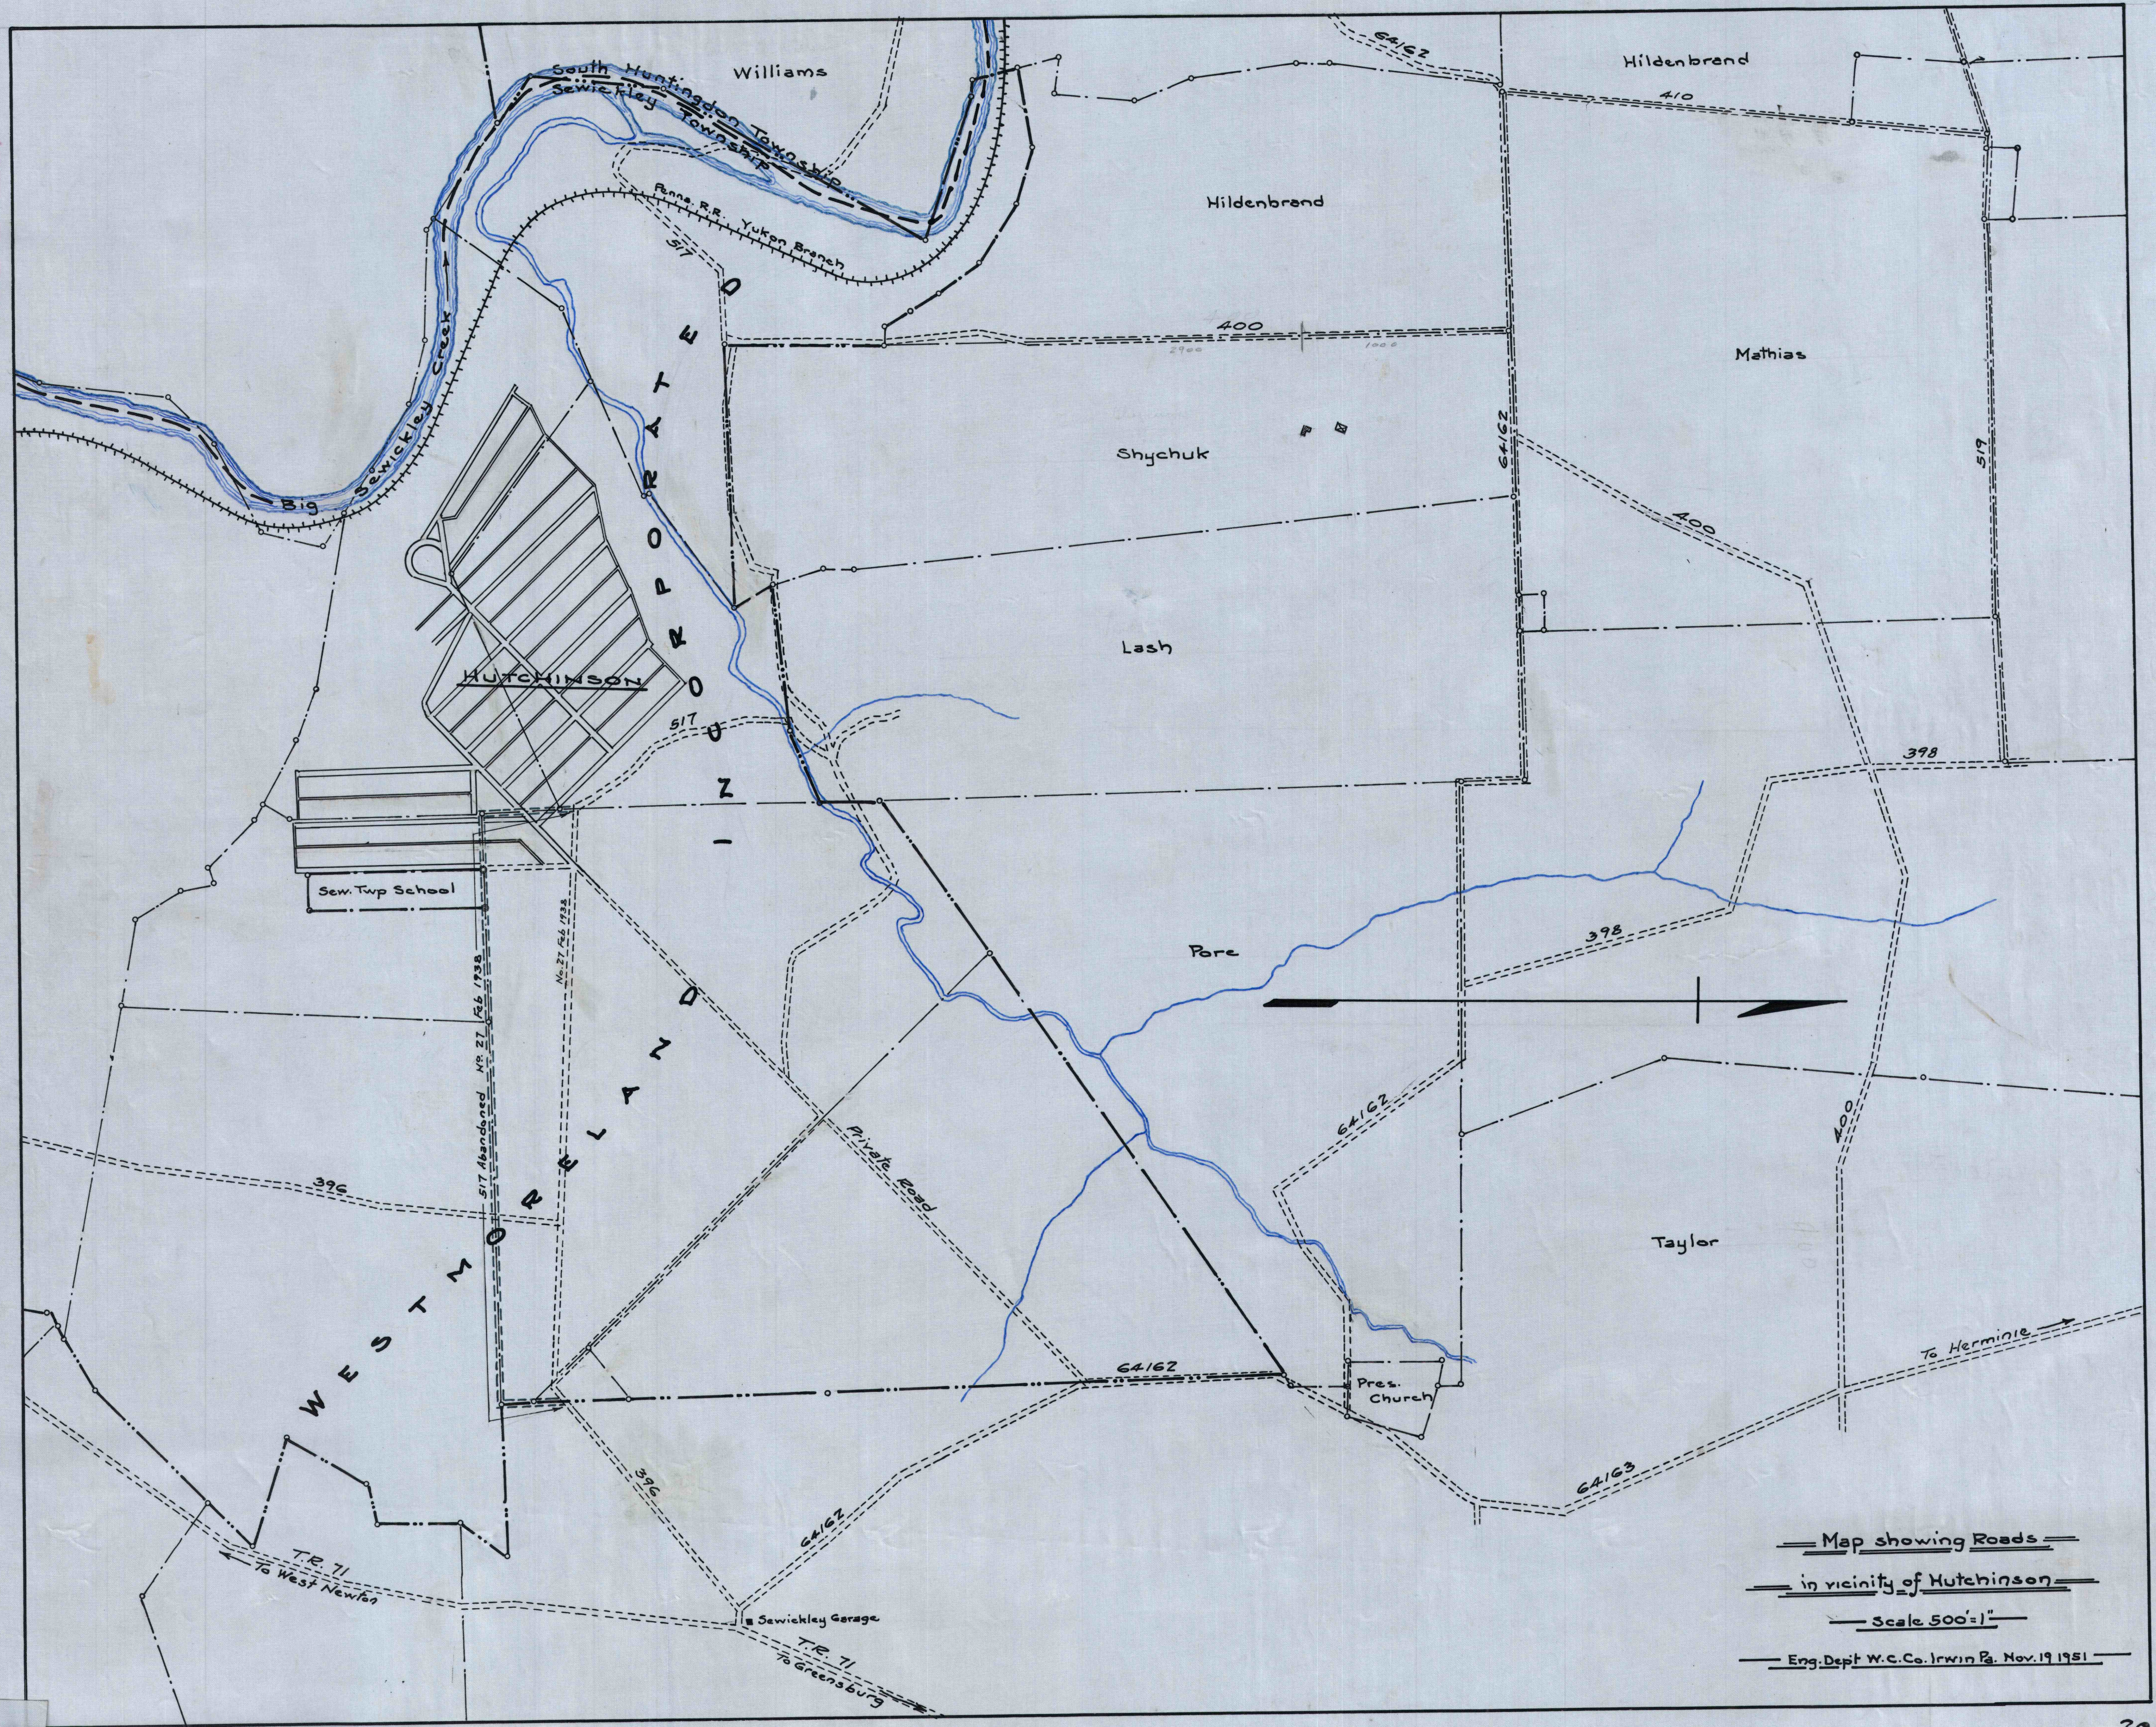

ISSUED
NOV 20 1951
WESTMORELAND COAL CO.
IRWIN, PA.

— Map showing Roads —
— in vicinity of Hutchinson —
— Scale 500' = 1" —
— Eng. Dept. W.C.Co. Irwin Pa. Nov. 19 1951 —