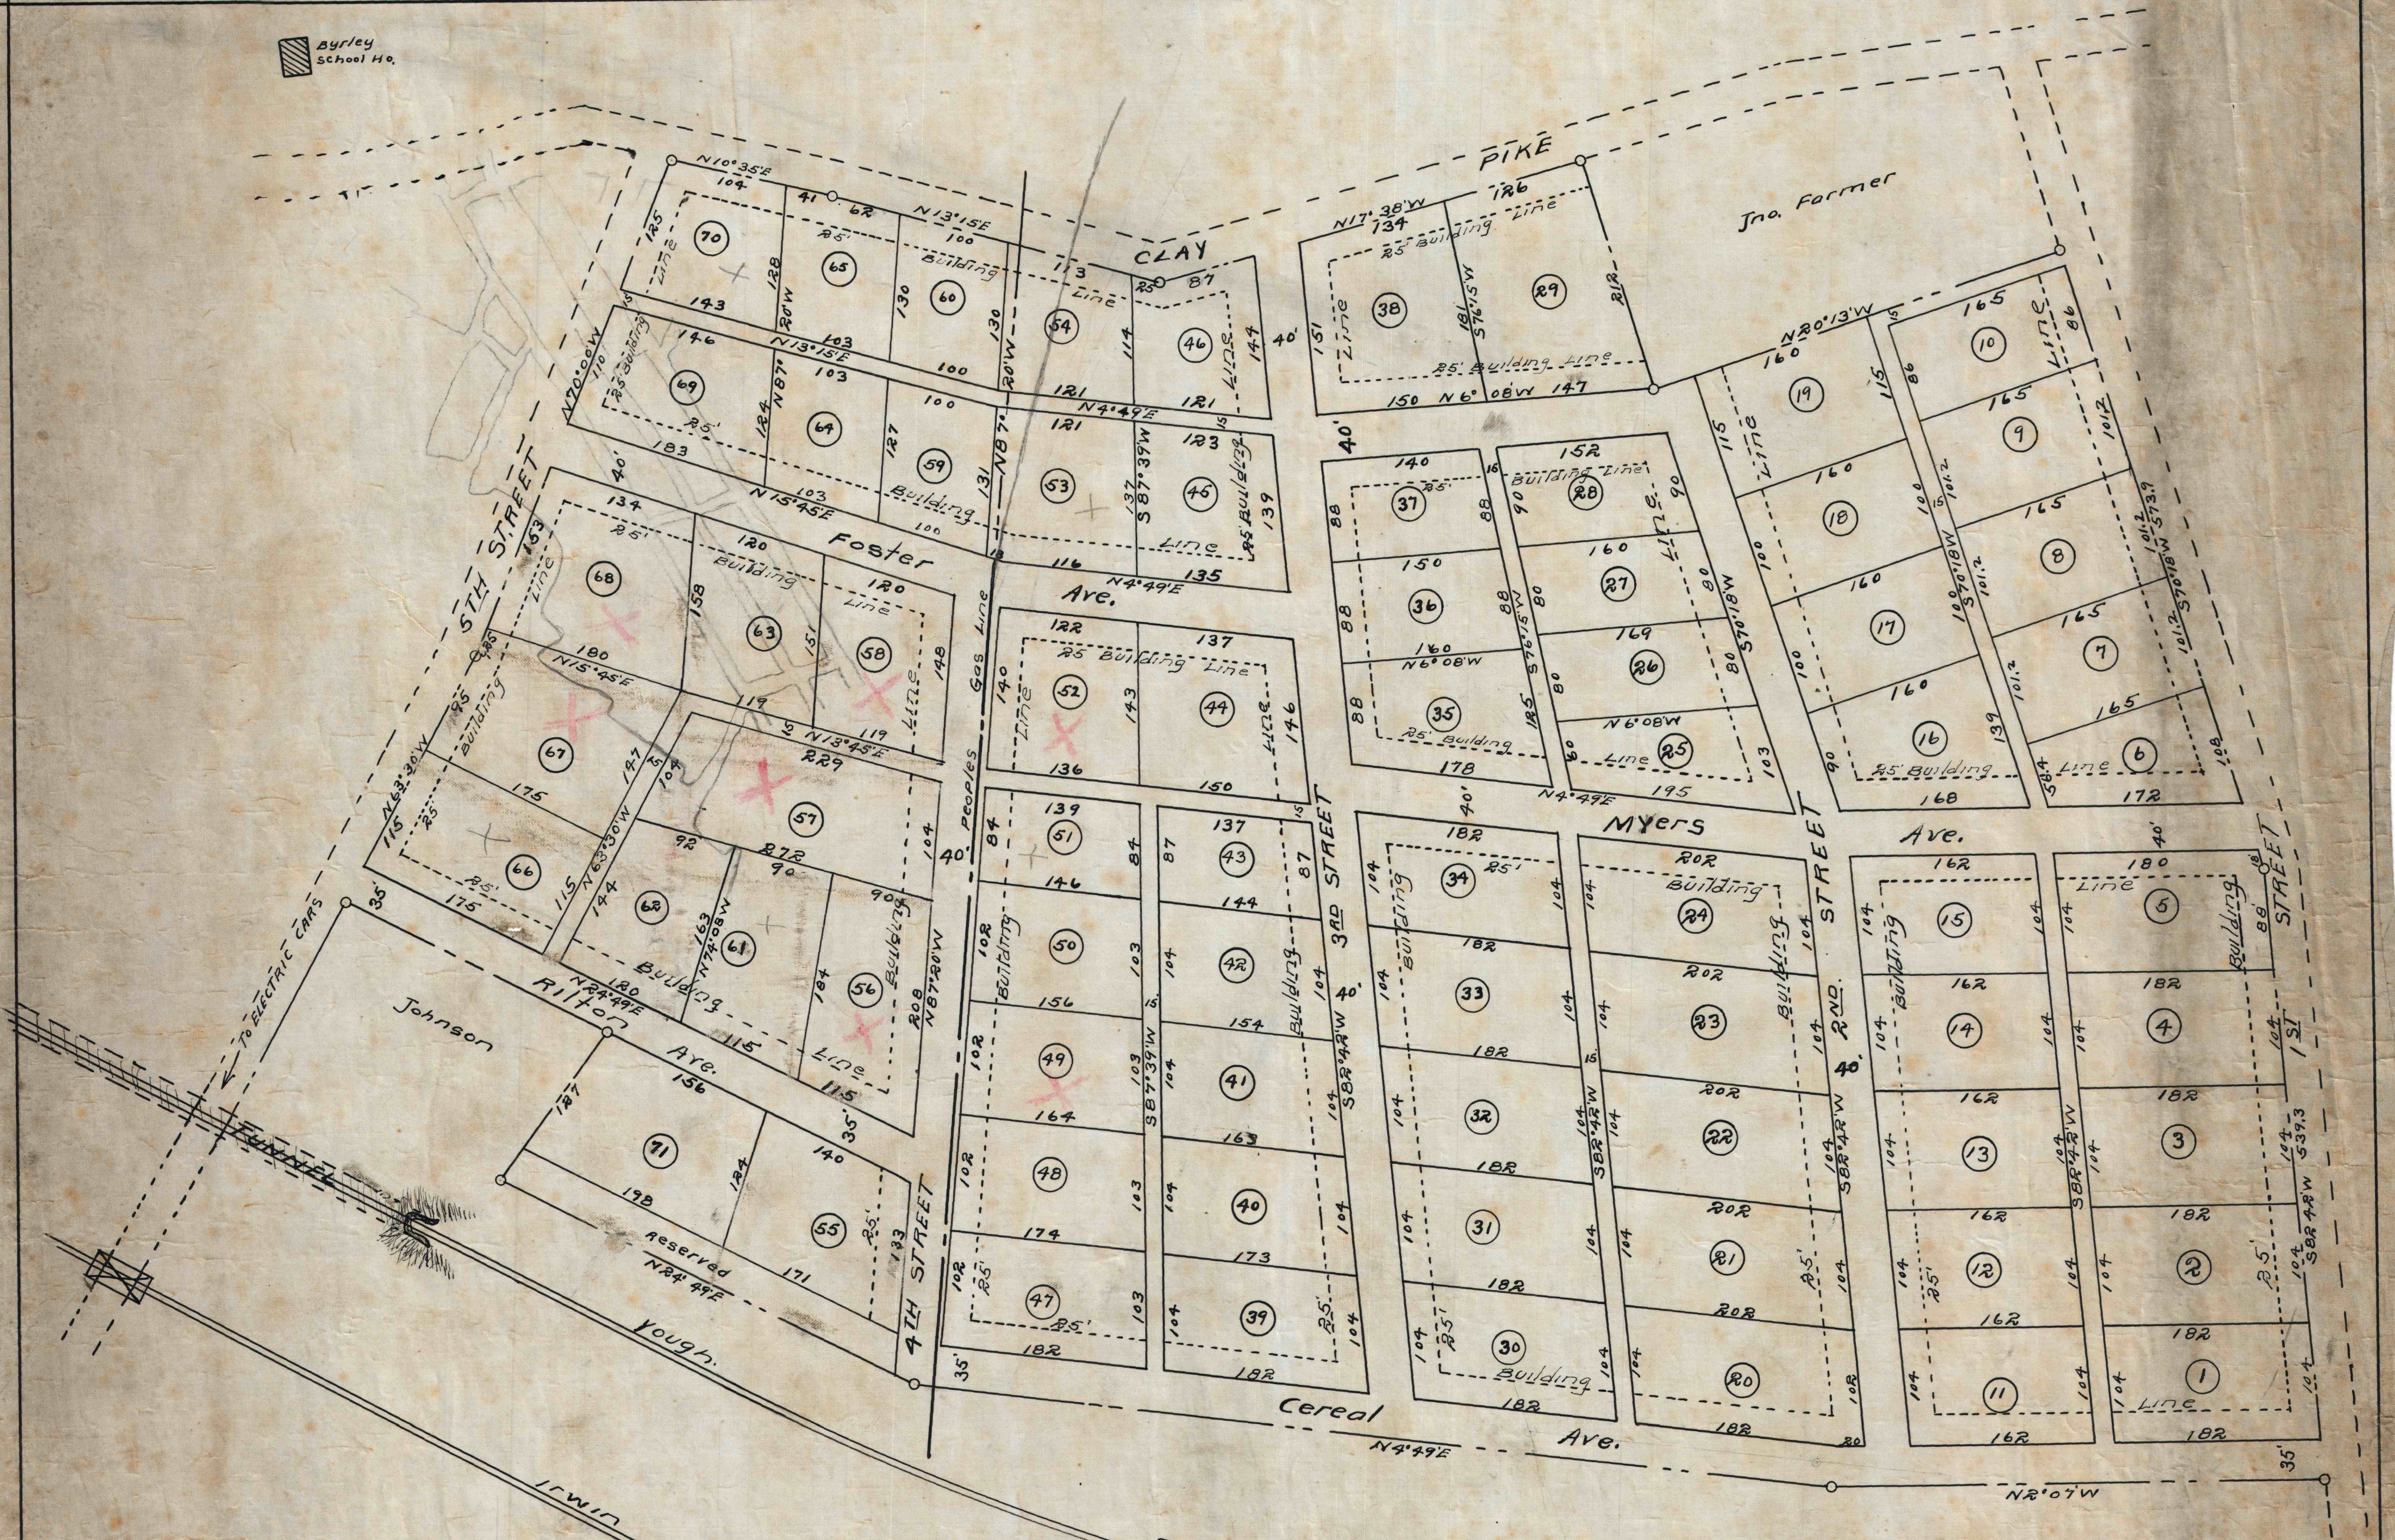

Byrley School Ho.

PLAN OF LOTS
LAI D OUT
BY
CALE S. MYERS

SCALE 1/2"=100'

W. H. EVANS C.E.
NOV. 1914