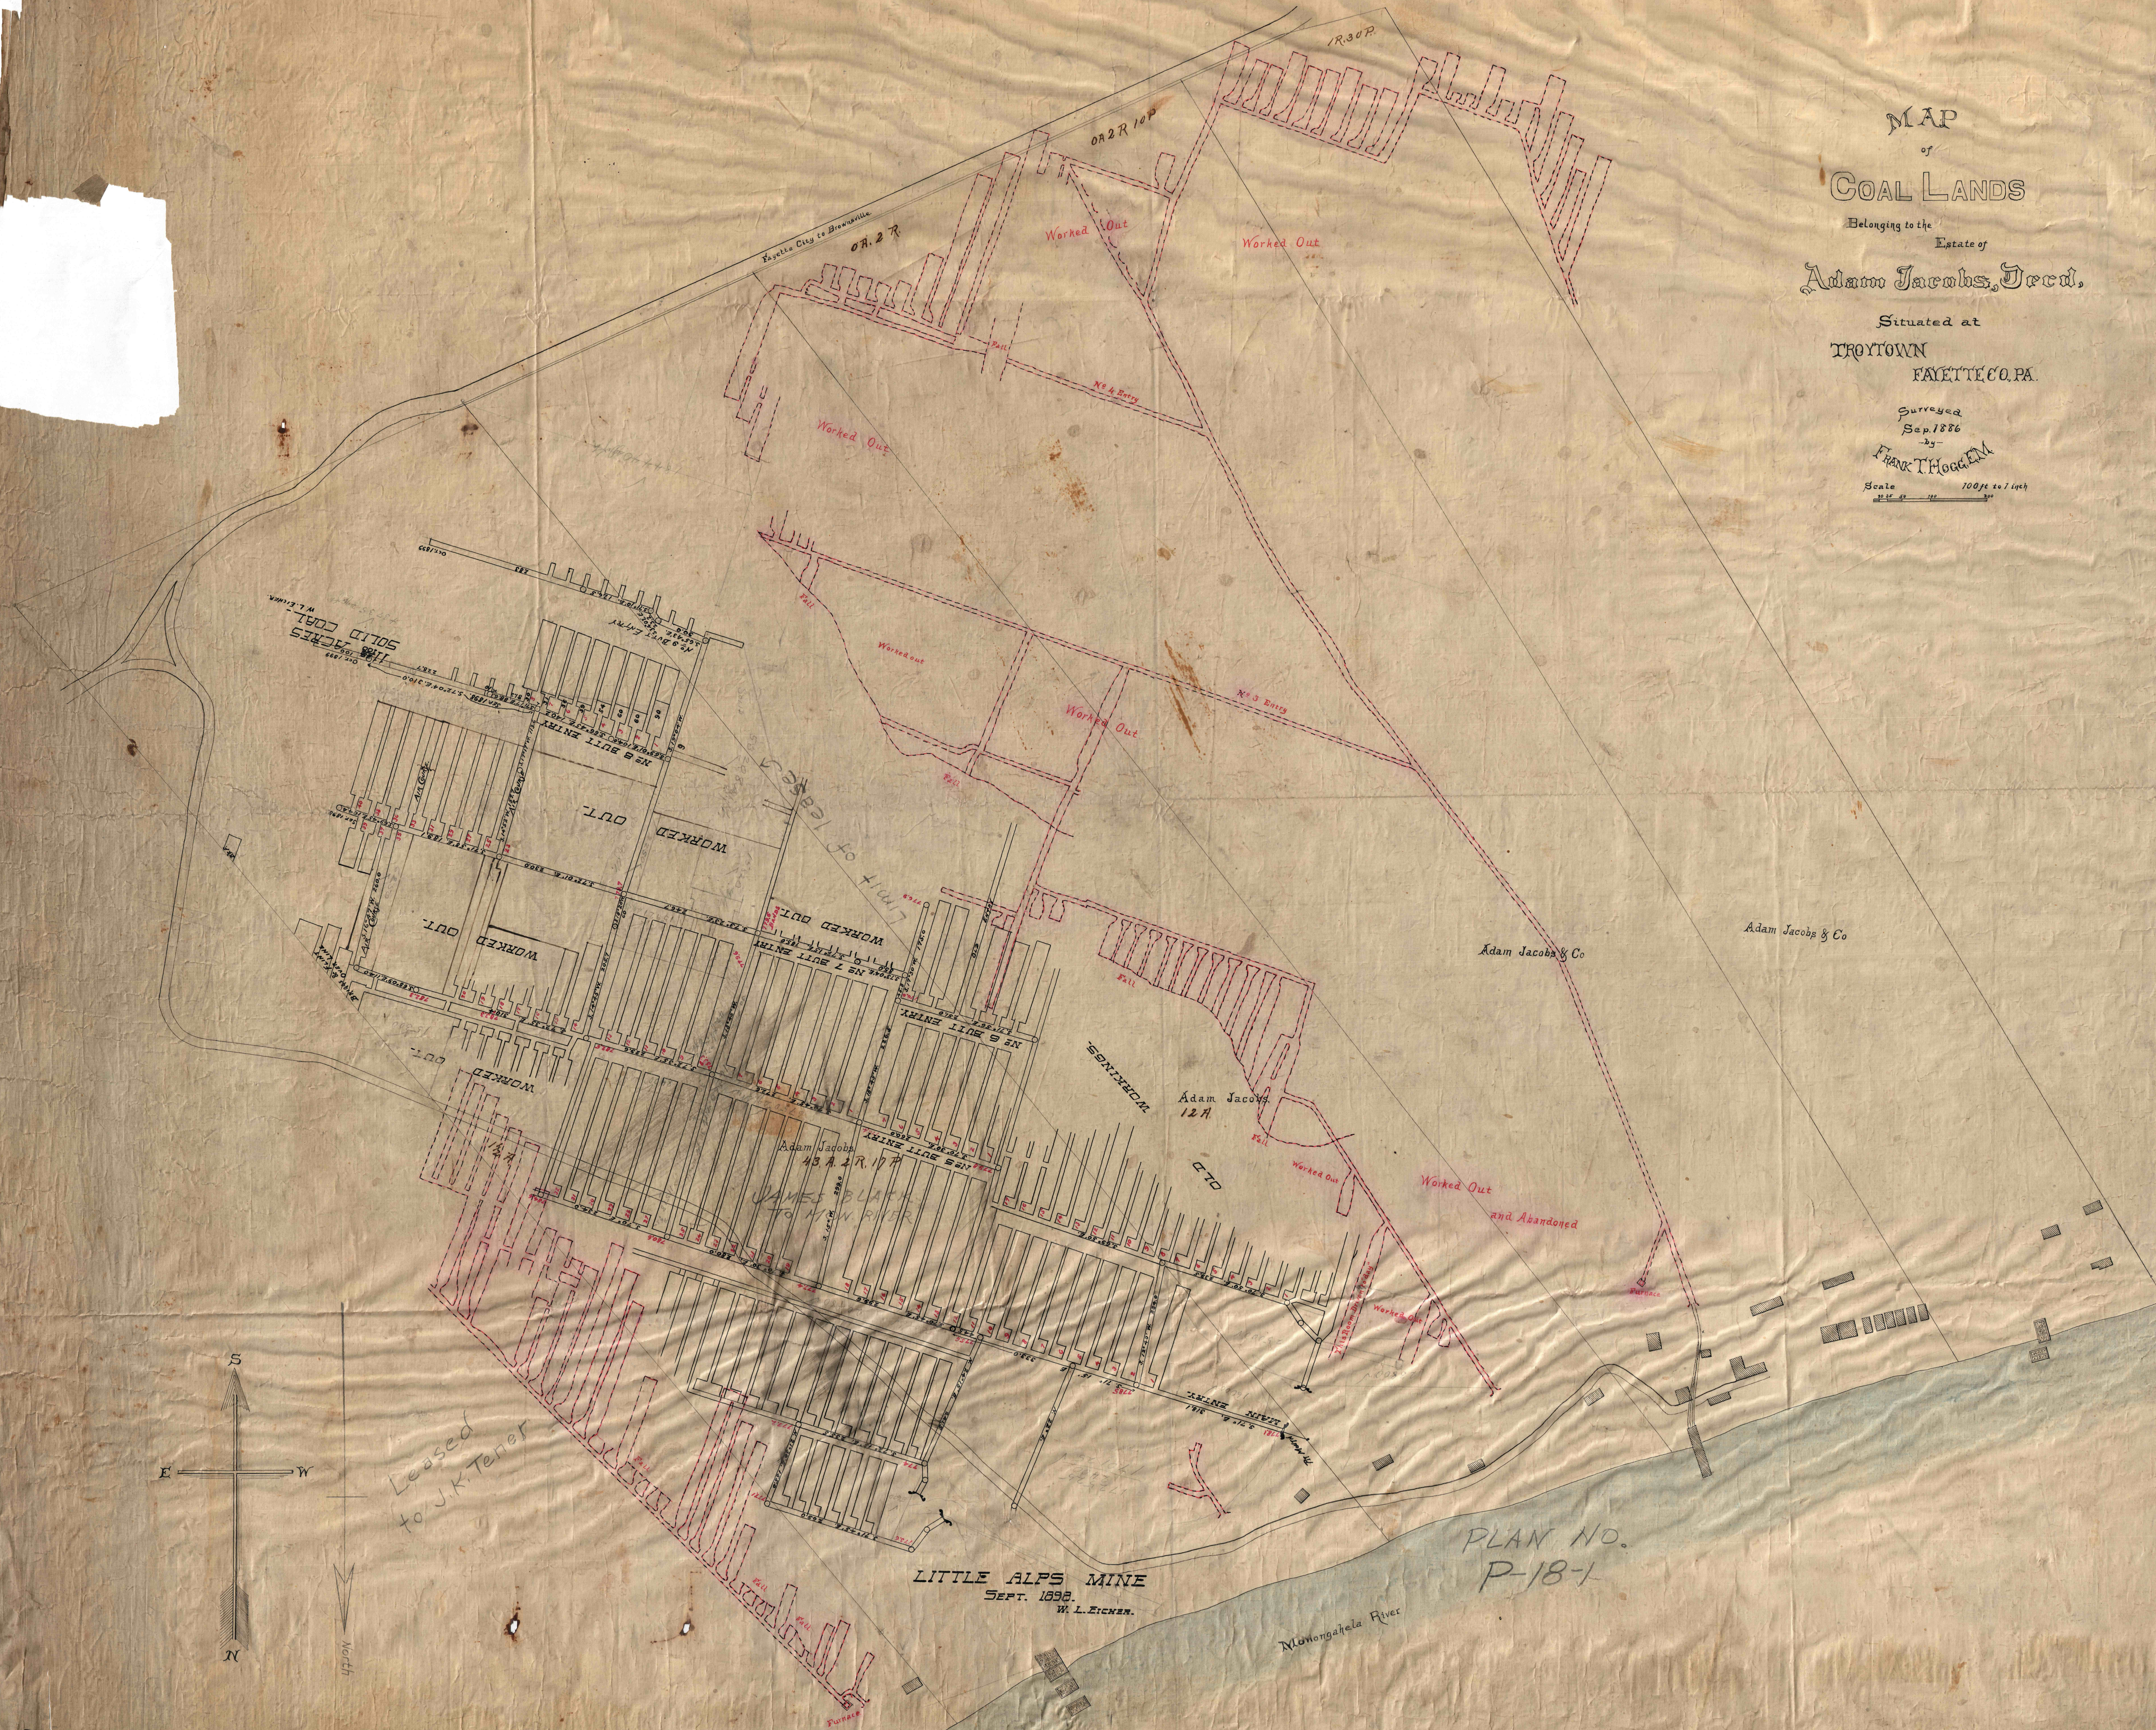

MAP
of
COAL LANDS

Belonging to the
Estate of
Adam Jacobs, Decd.

Situated at
TROYTOWN
FAYETTE CO. PA.

Surveyed
Sep. 1886
by
FRANK THOCCAM
Scale 100 ft to 1 inch

Leased
to J.K. Tener

LITTLE ALPS MINE
SEPT. 1886.
W. L. EICHER.

PLAN NO.
P-18-1

Monongahela River

P-18-1