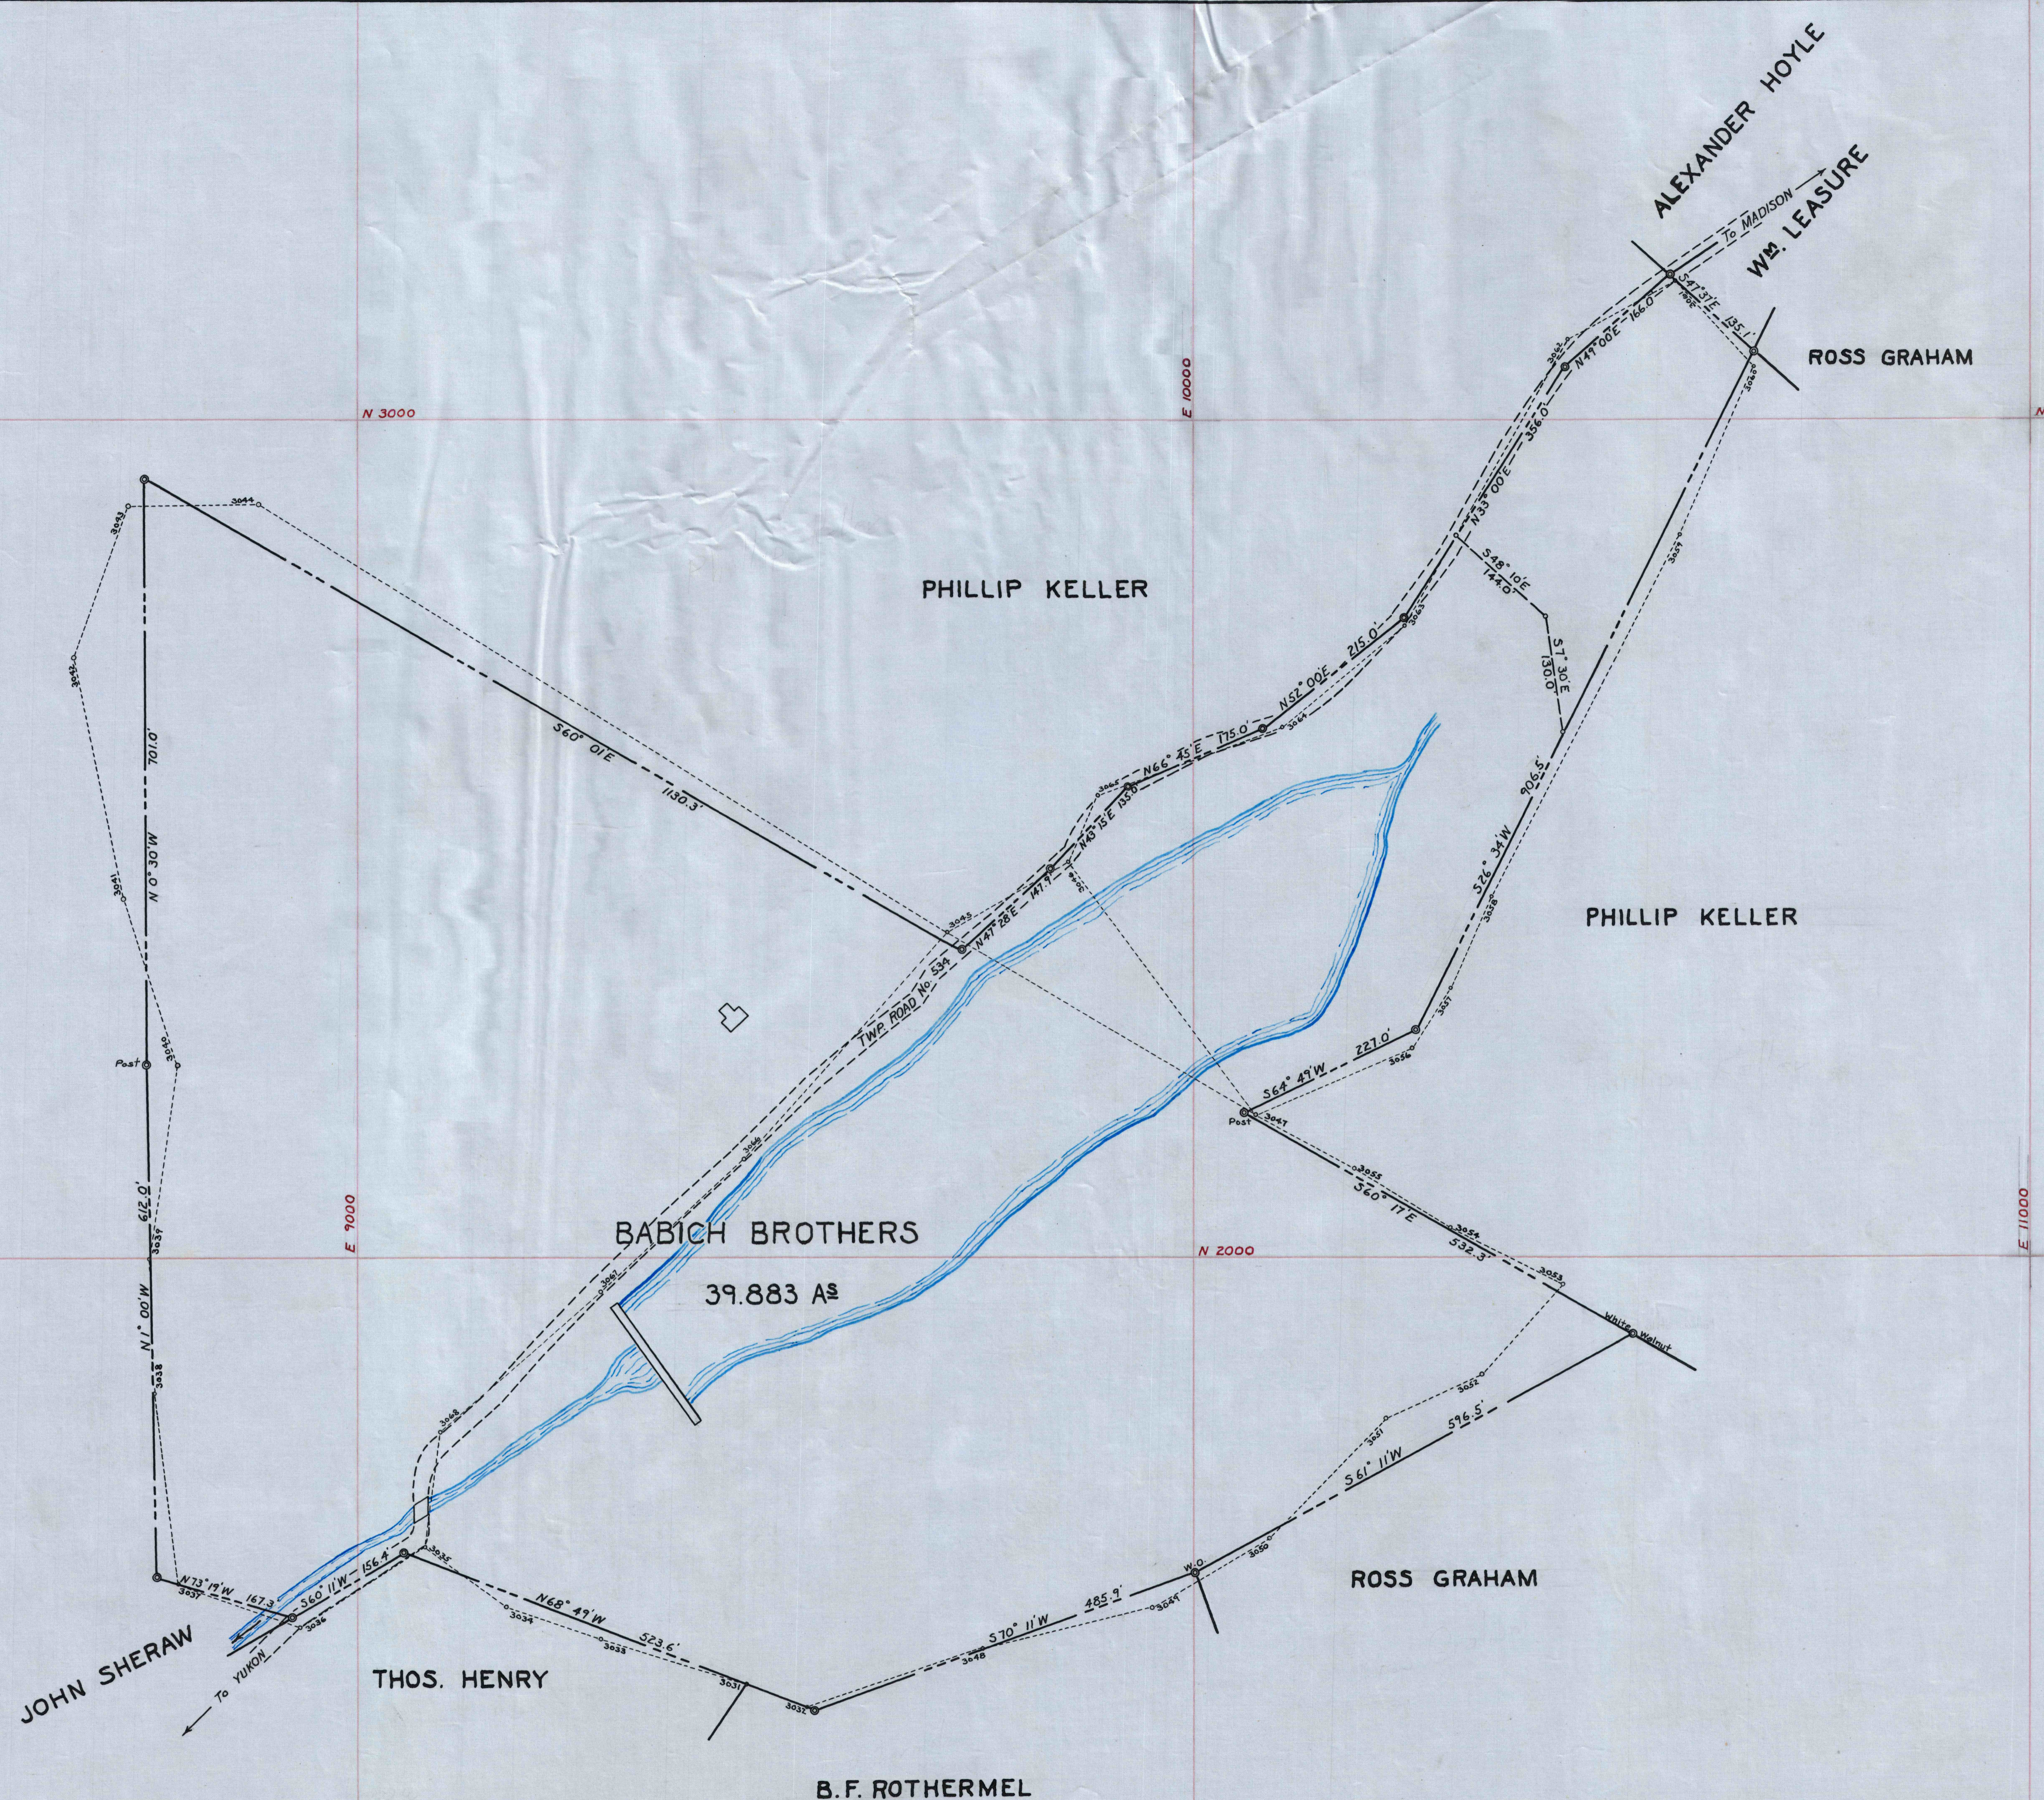

EZRA HIGHBERGER

PROPERTY SOLD TO  
BABICH BROTHERS  
SEWICKLEY TWP., WESTMORELAND CO., PA.  
ENG. DEPT., WESTMORELAND COAL CO., IRWIN, PA.  
SCALE: 1" = 100' = 5-11-56