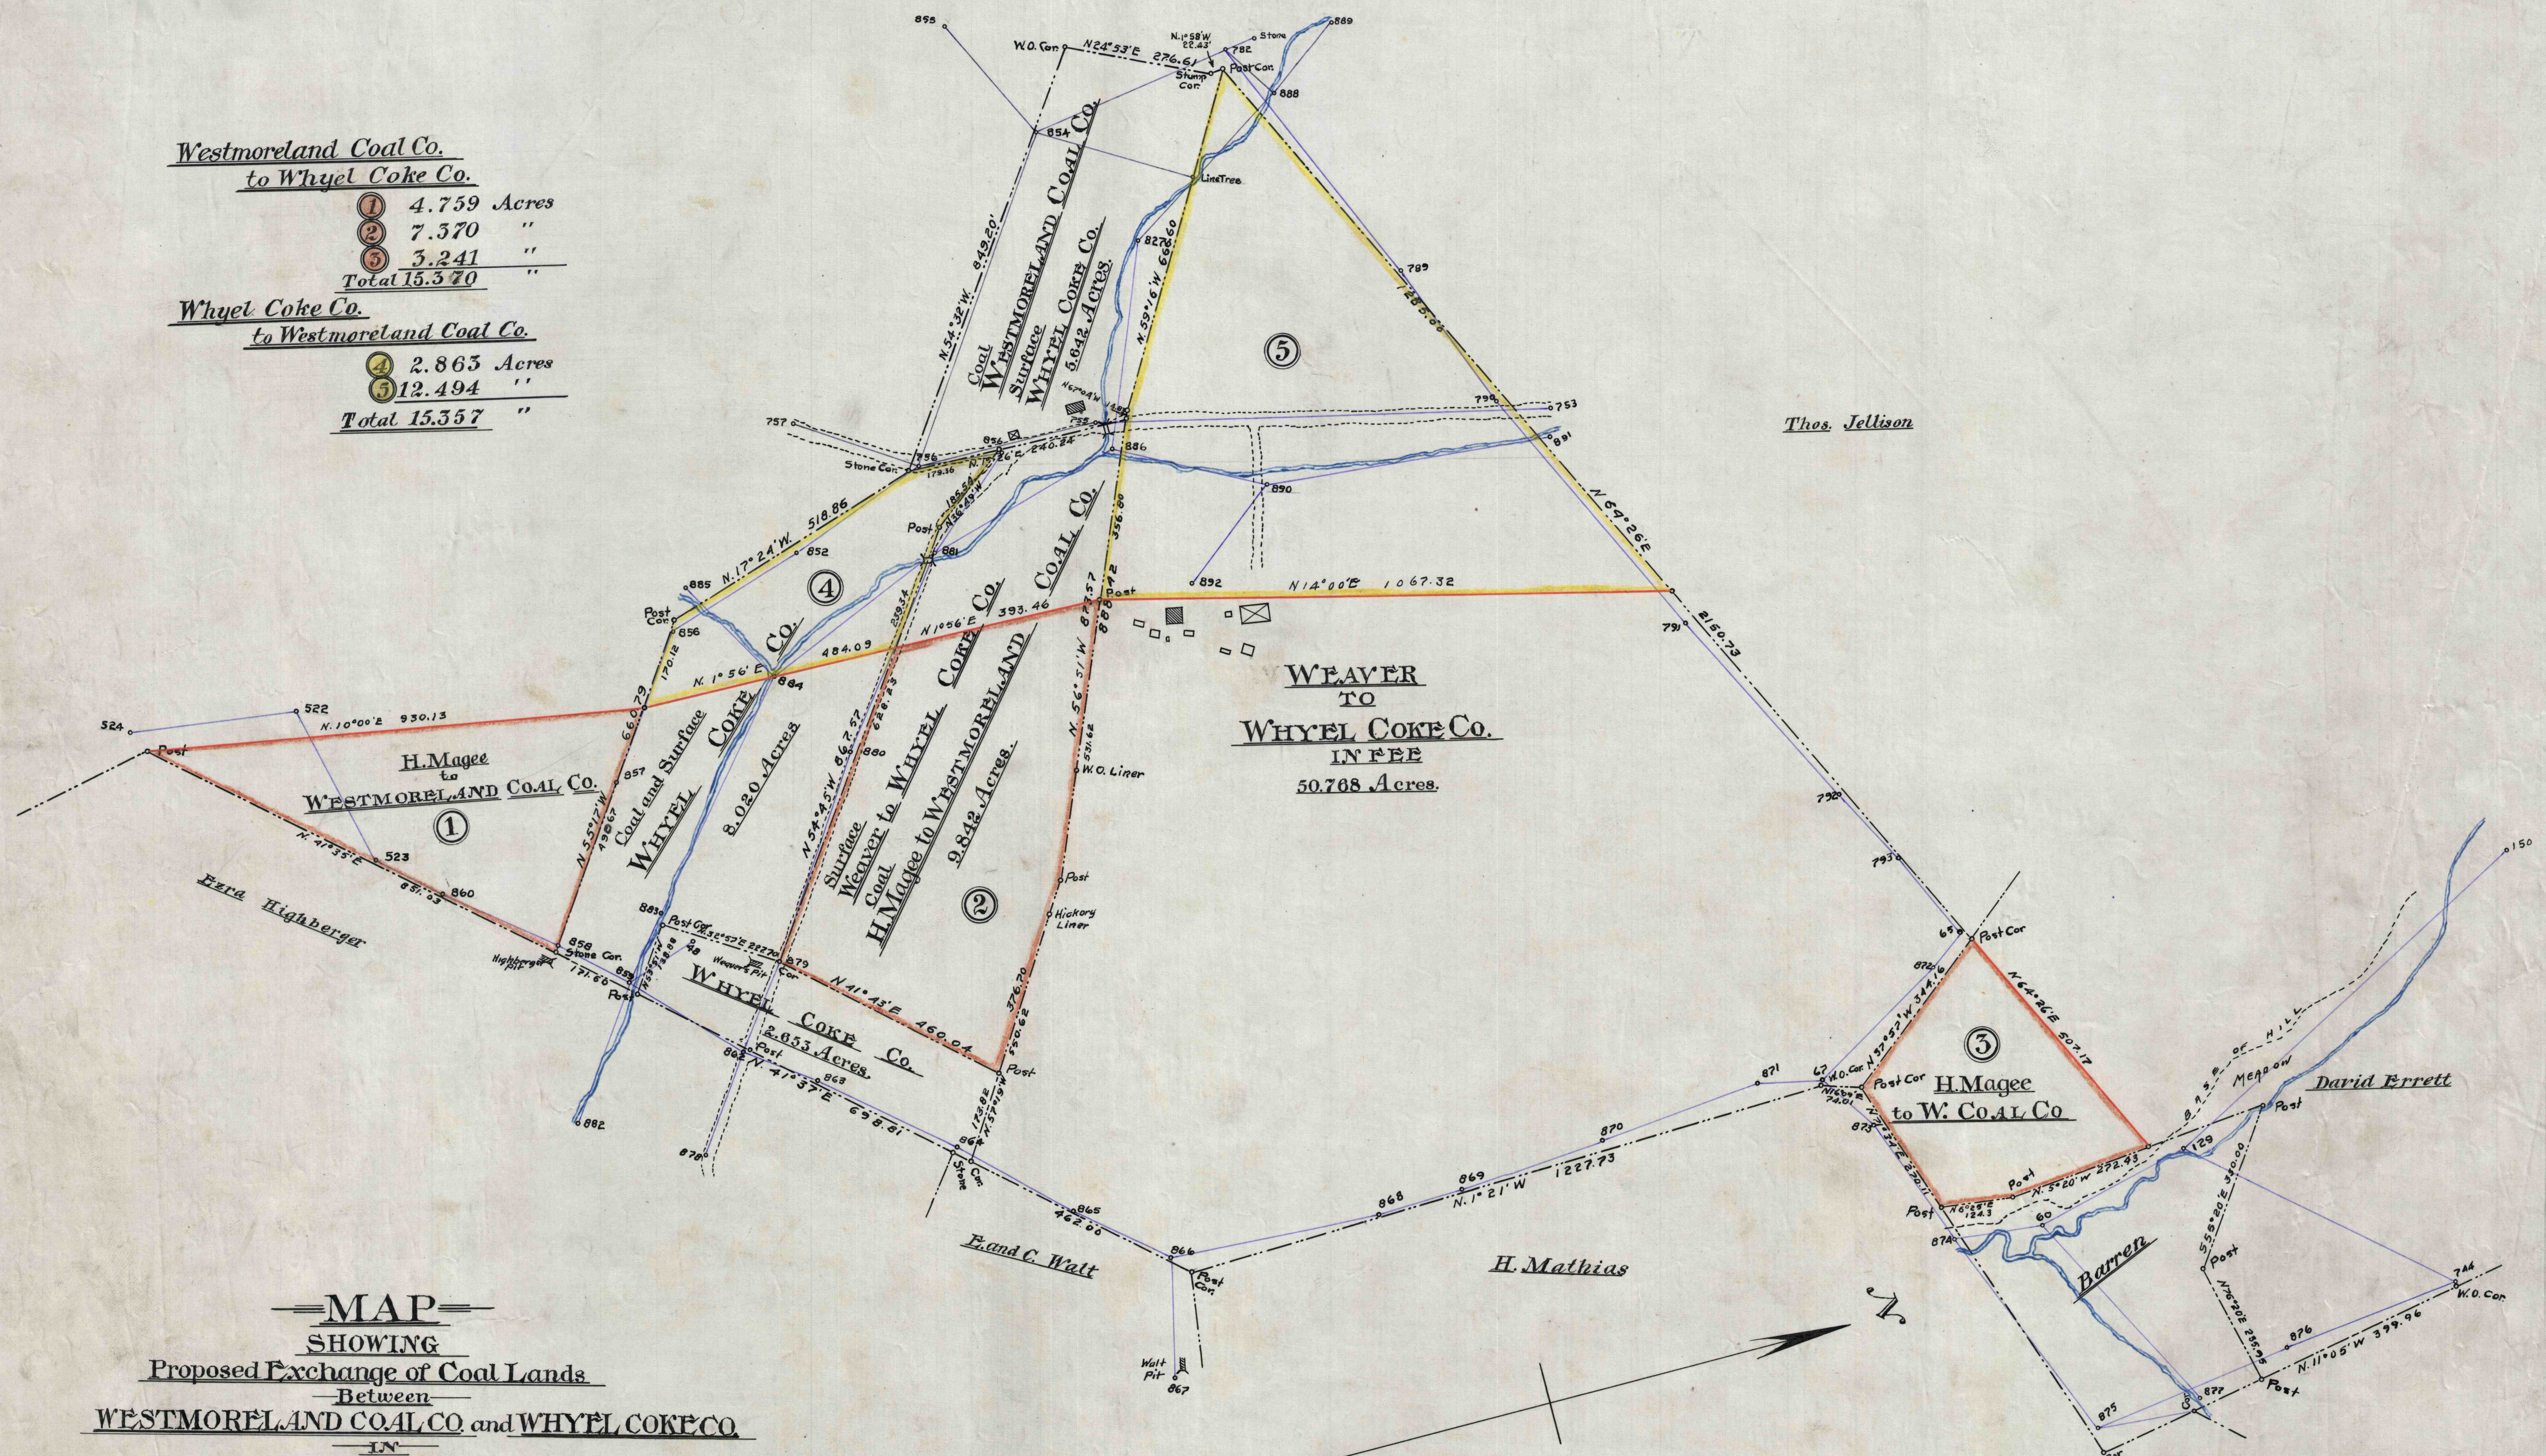

Westmoreland Coal Co.  
to Whyel Coke Co.

①	4.759 Acres
②	7.370 "
③	3.241 "
<u>Total 15.370 "</u>	

Whyel Coke Co.  
to Westmoreland Coal Co.

④	2.863 Acres
⑤	12.494 "
<u>Total 15.357 "</u>	

**MAP**  
 SHOWING  
 Proposed Exchange of Coal Lands  
 Between  
WESTMORELAND COAL CO. and WHYEL COKE CO.  
 IN  
 Sewickley Twp., Westmoreland County, Pa.  
 Engineering Dept. Westmoreland Coal Co. Irwin, Pa., May 26, '09.  
 Scale: 200' = 1"