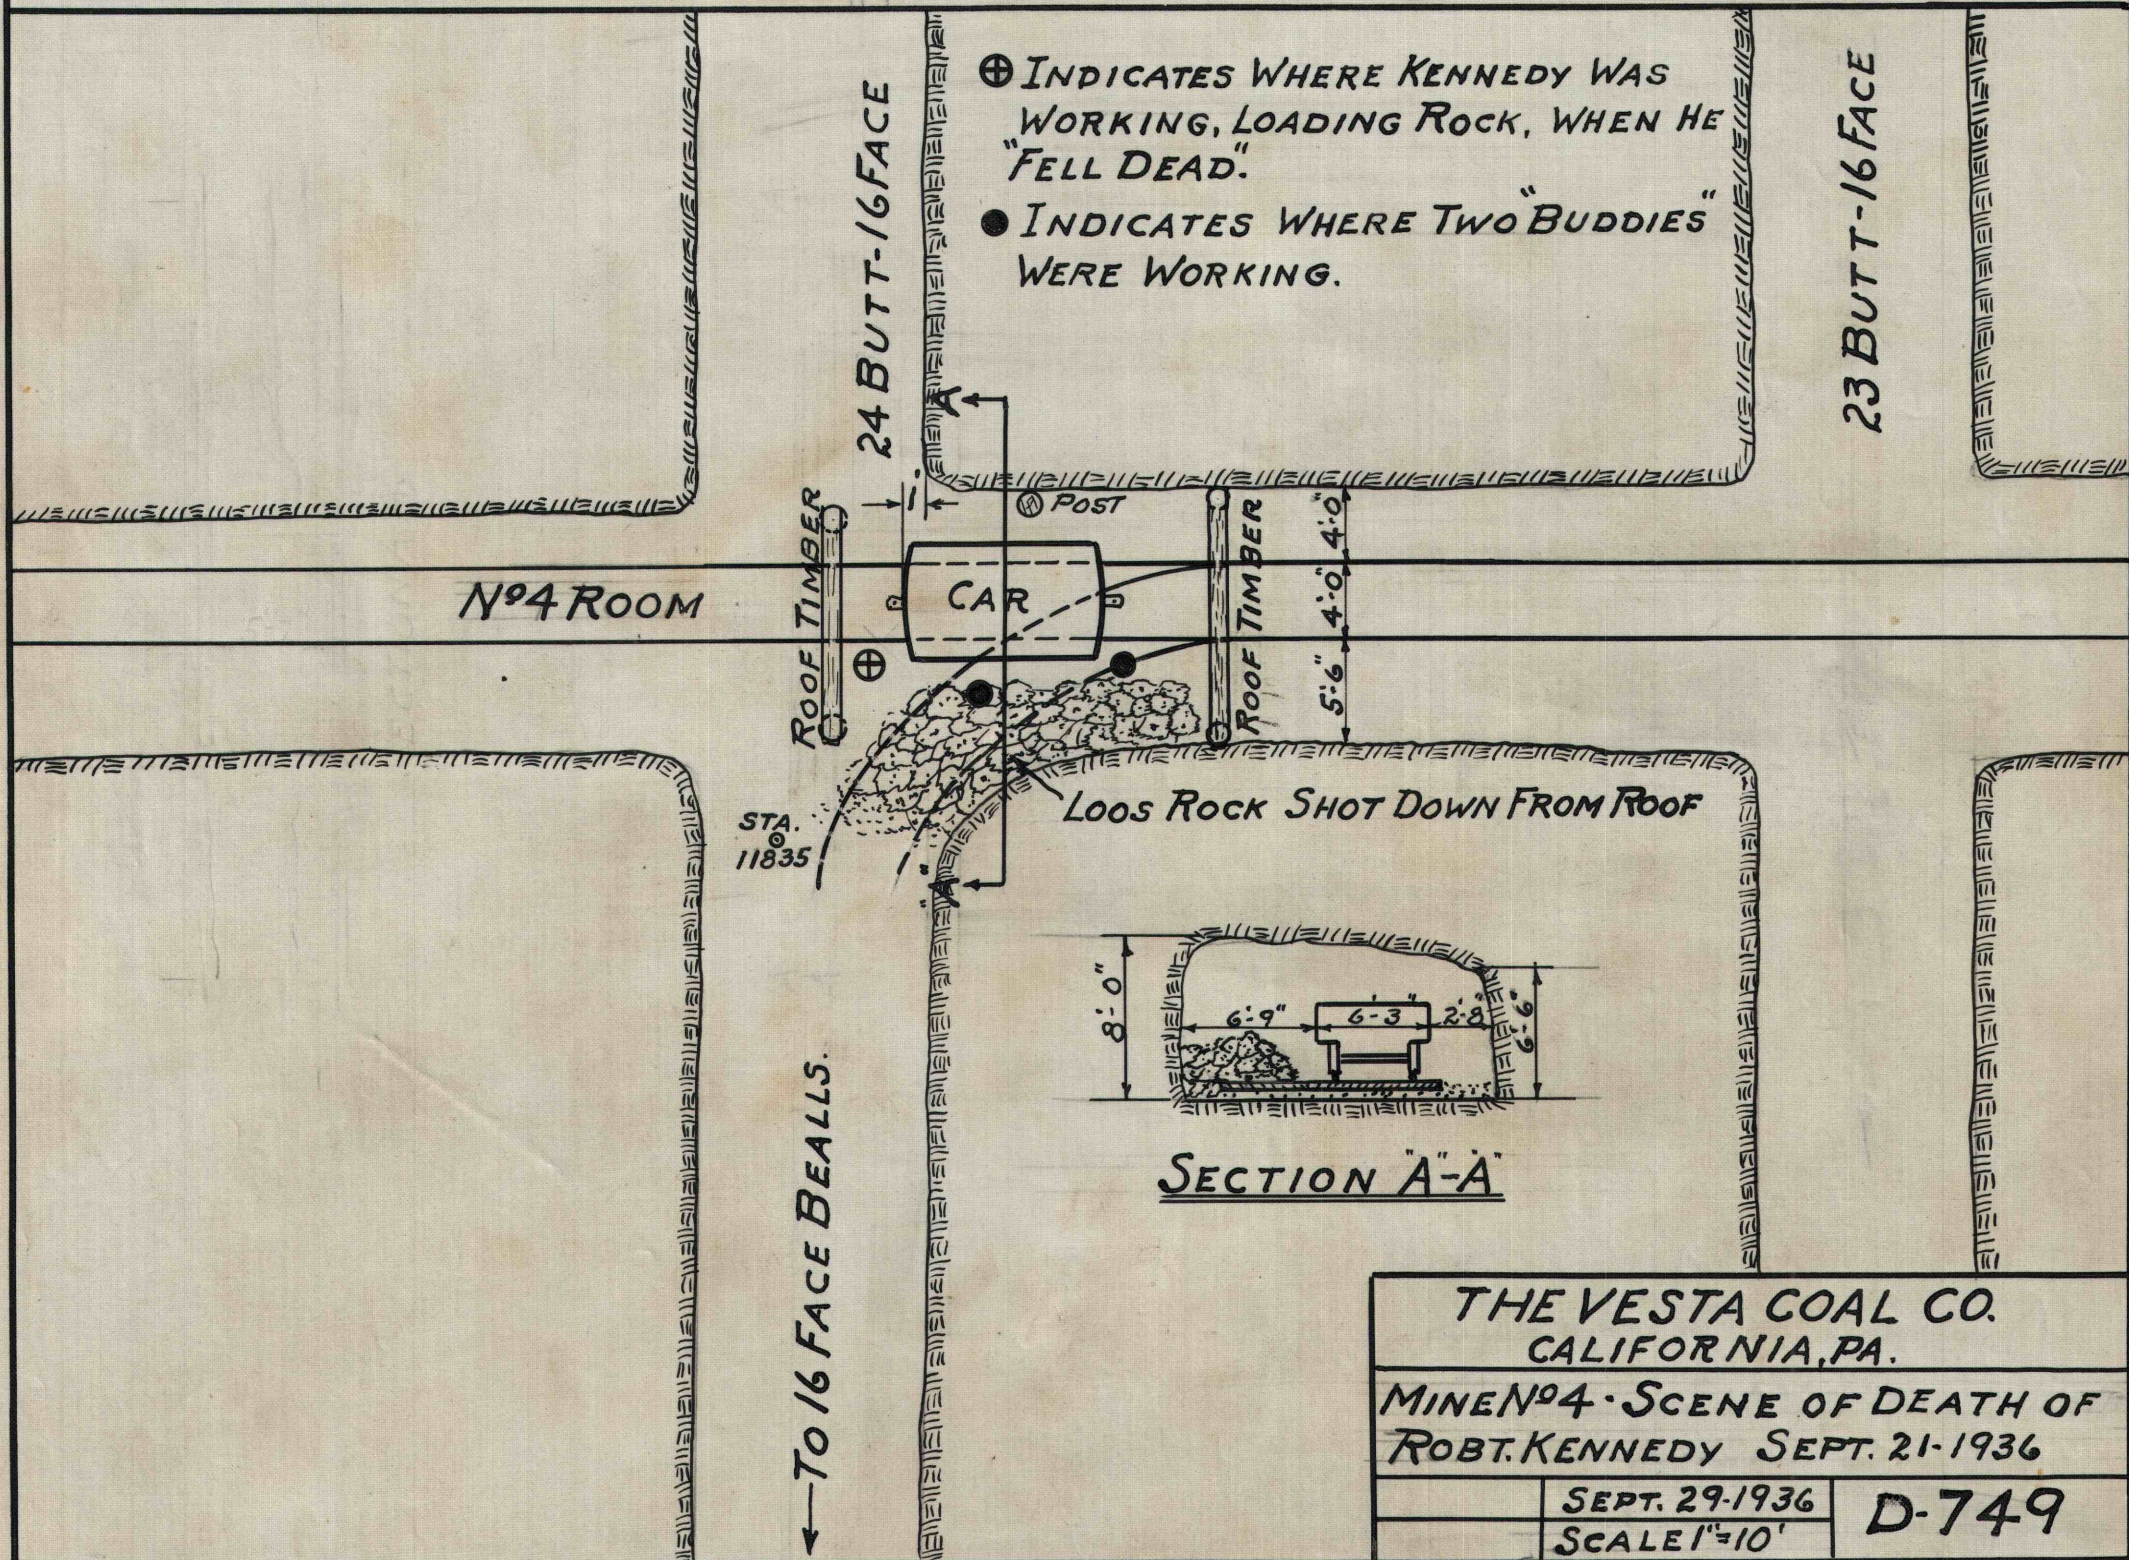

⊕ INDICATES WHERE KENNEDY WAS WORKING, LOADING ROCK, WHEN HE "FELL DEAD."

● INDICATES WHERE TWO "BUDDIES" WERE WORKING.

THE VESTA COAL CO.
CALIFORNIA, PA.
MINE Nº4 - SCENE OF DEATH OF
ROBT. KENNEDY SEPT. 21-1936

SEPT. 29-1936	D-749
SCALE 1"=10'	