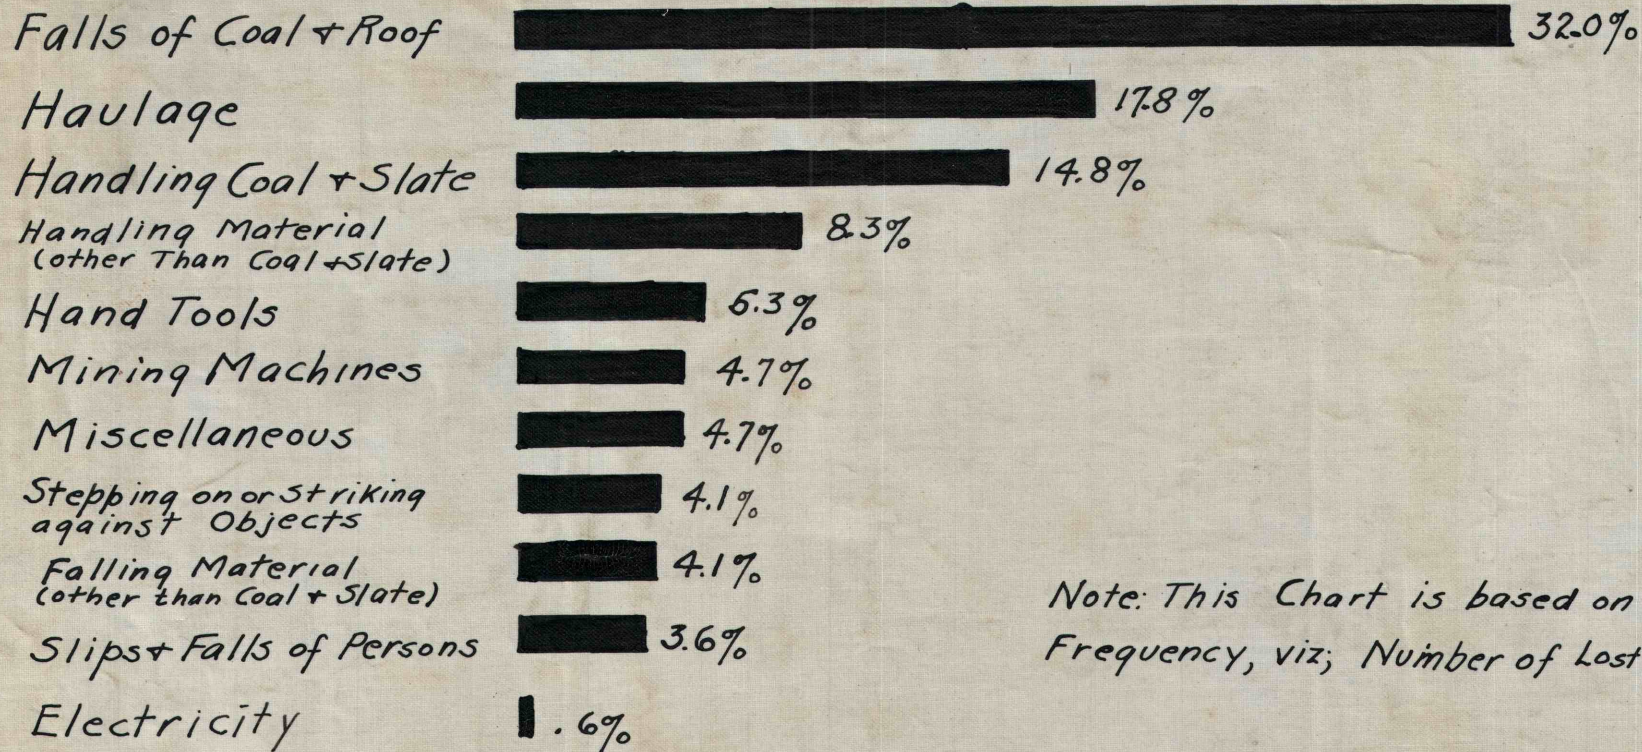

D486

THE VESTA COAL COMPANY
CAUSES OF ACCIDENTS
SECOND QUARTER - 1928

Note: This Chart is based on Accident Frequency, viz; Number of Lost Time Accidents.

D486