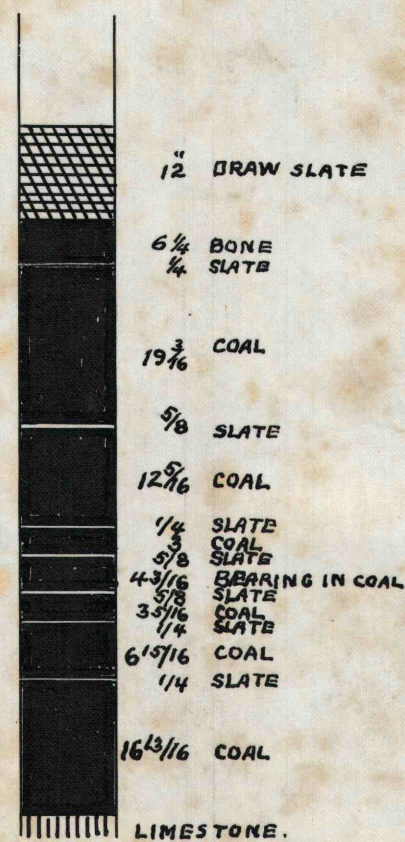

COLUMNAR SECTIONS
 OF THE
PITTSBURG VEIN
at mine No 3.
PENN GAS COAL CO.

3rd North Mains #2.
50ft in from
20 Butt.

3rd North Mains #1.
50ft out from
19 Butt.

3rd North Mains #.
50ft in from
20 Butt.

Bottom Room.
26 Butt.
3rd North Mains.