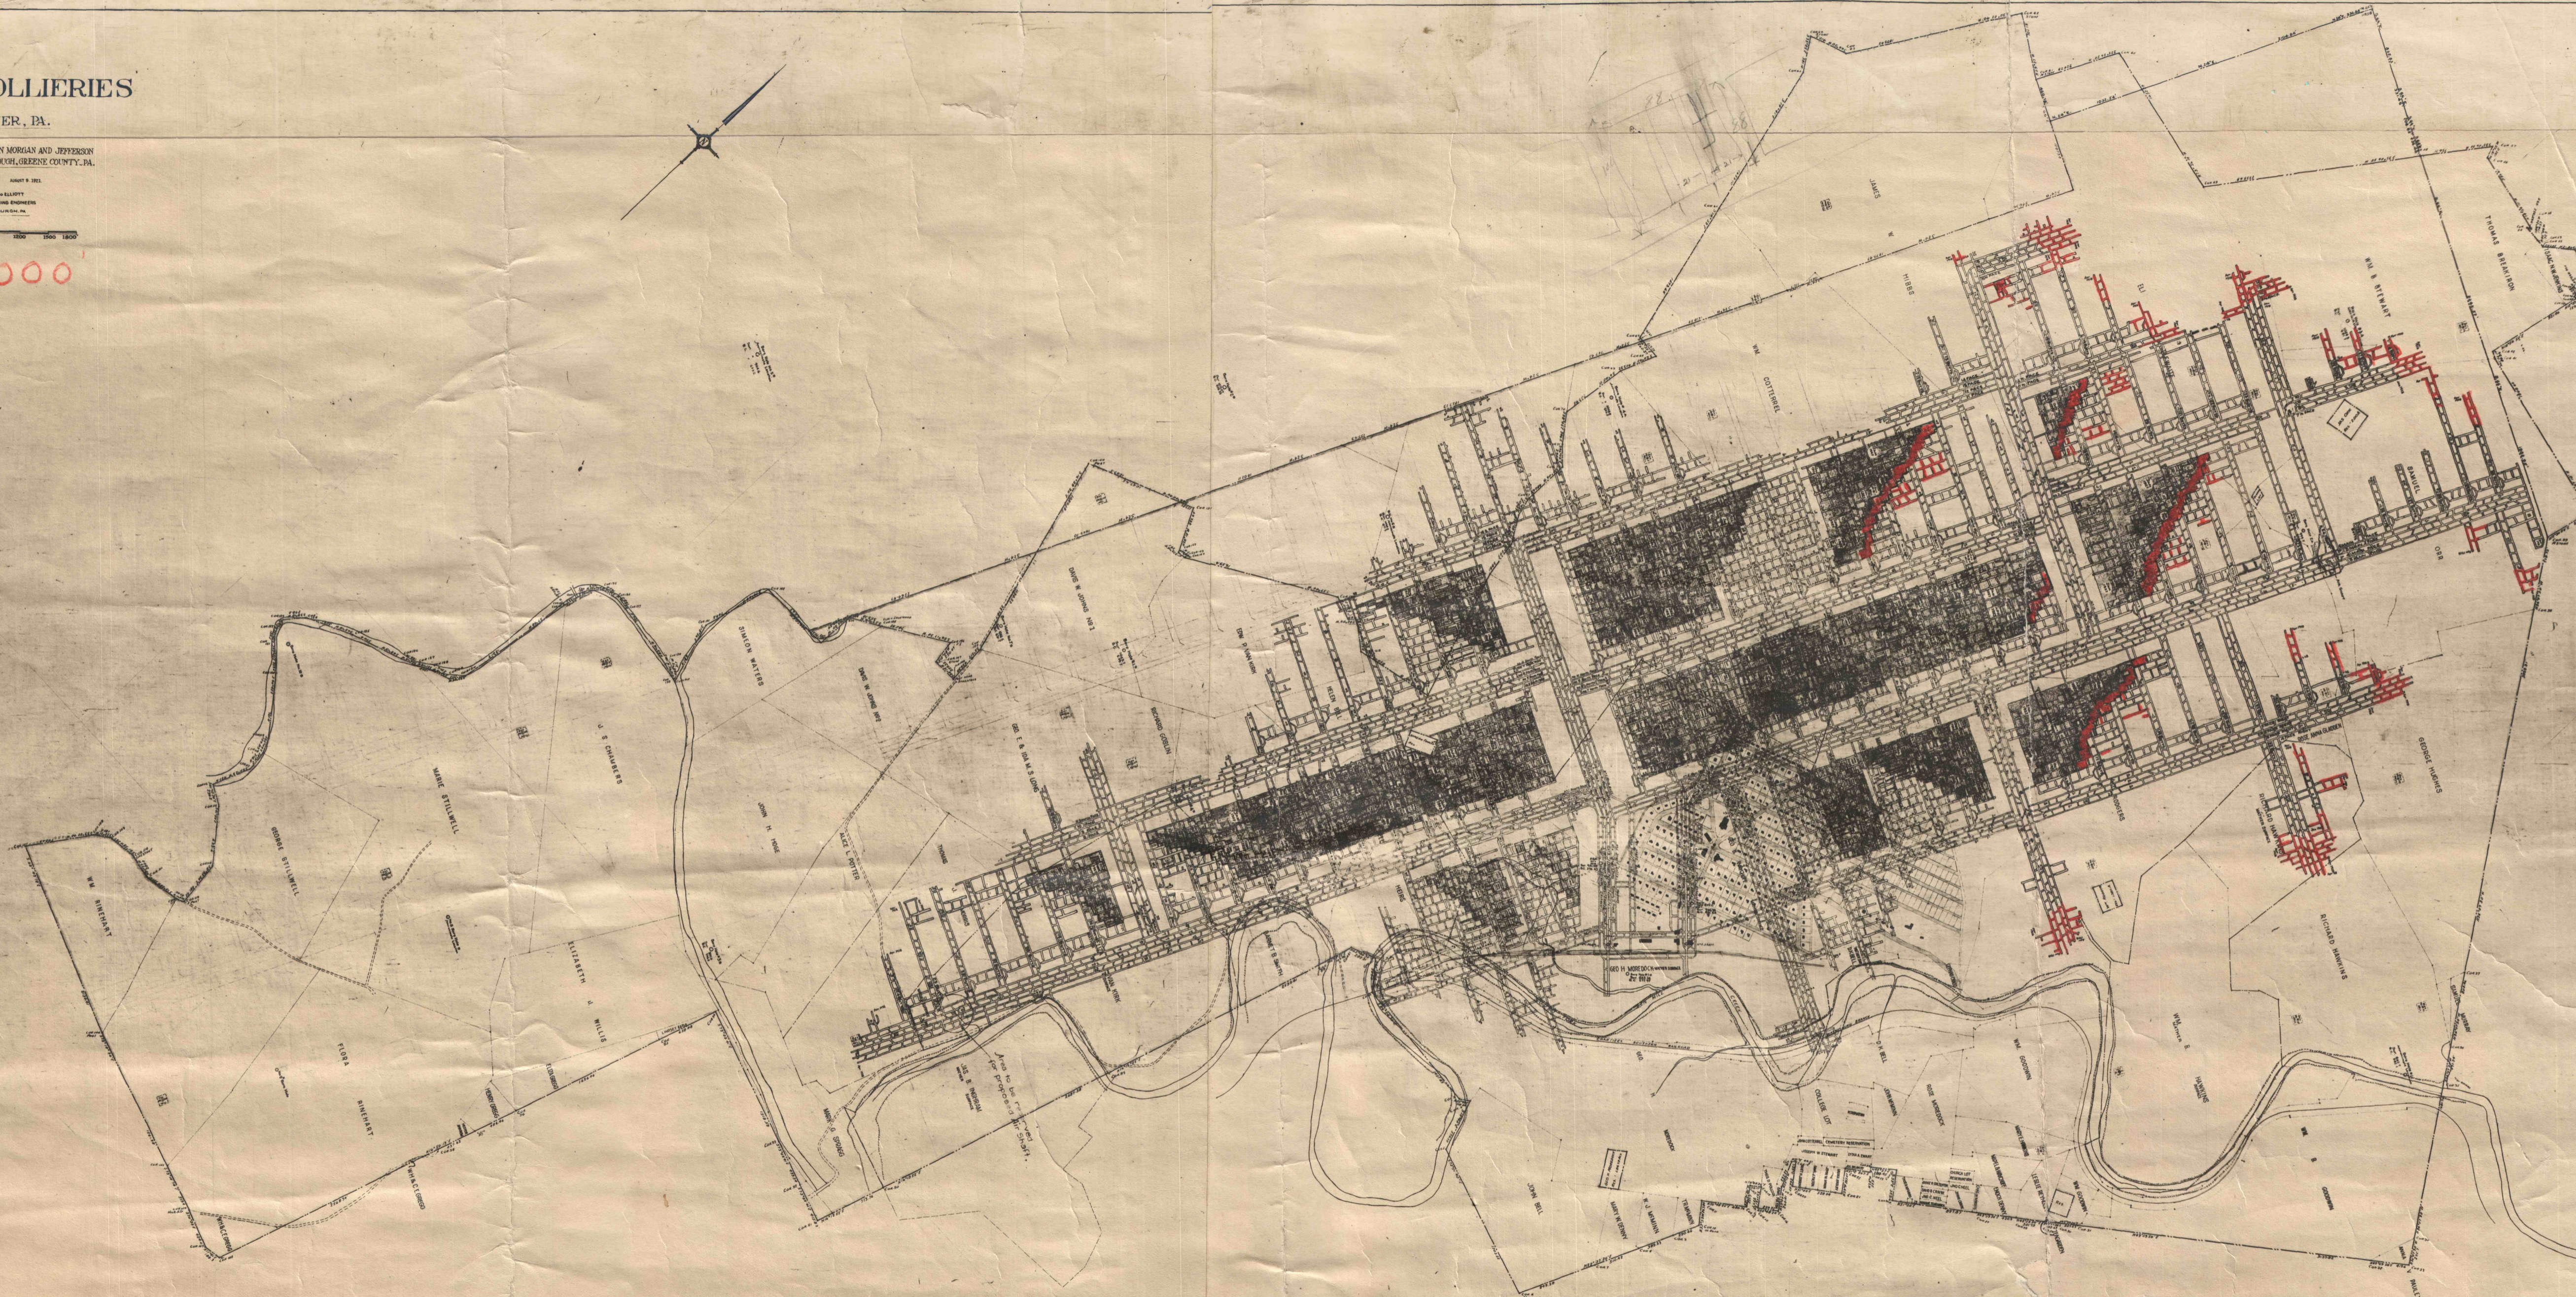

MATHER COLLIERIES

MATHER, PA.

1" = 1000'

A-2052