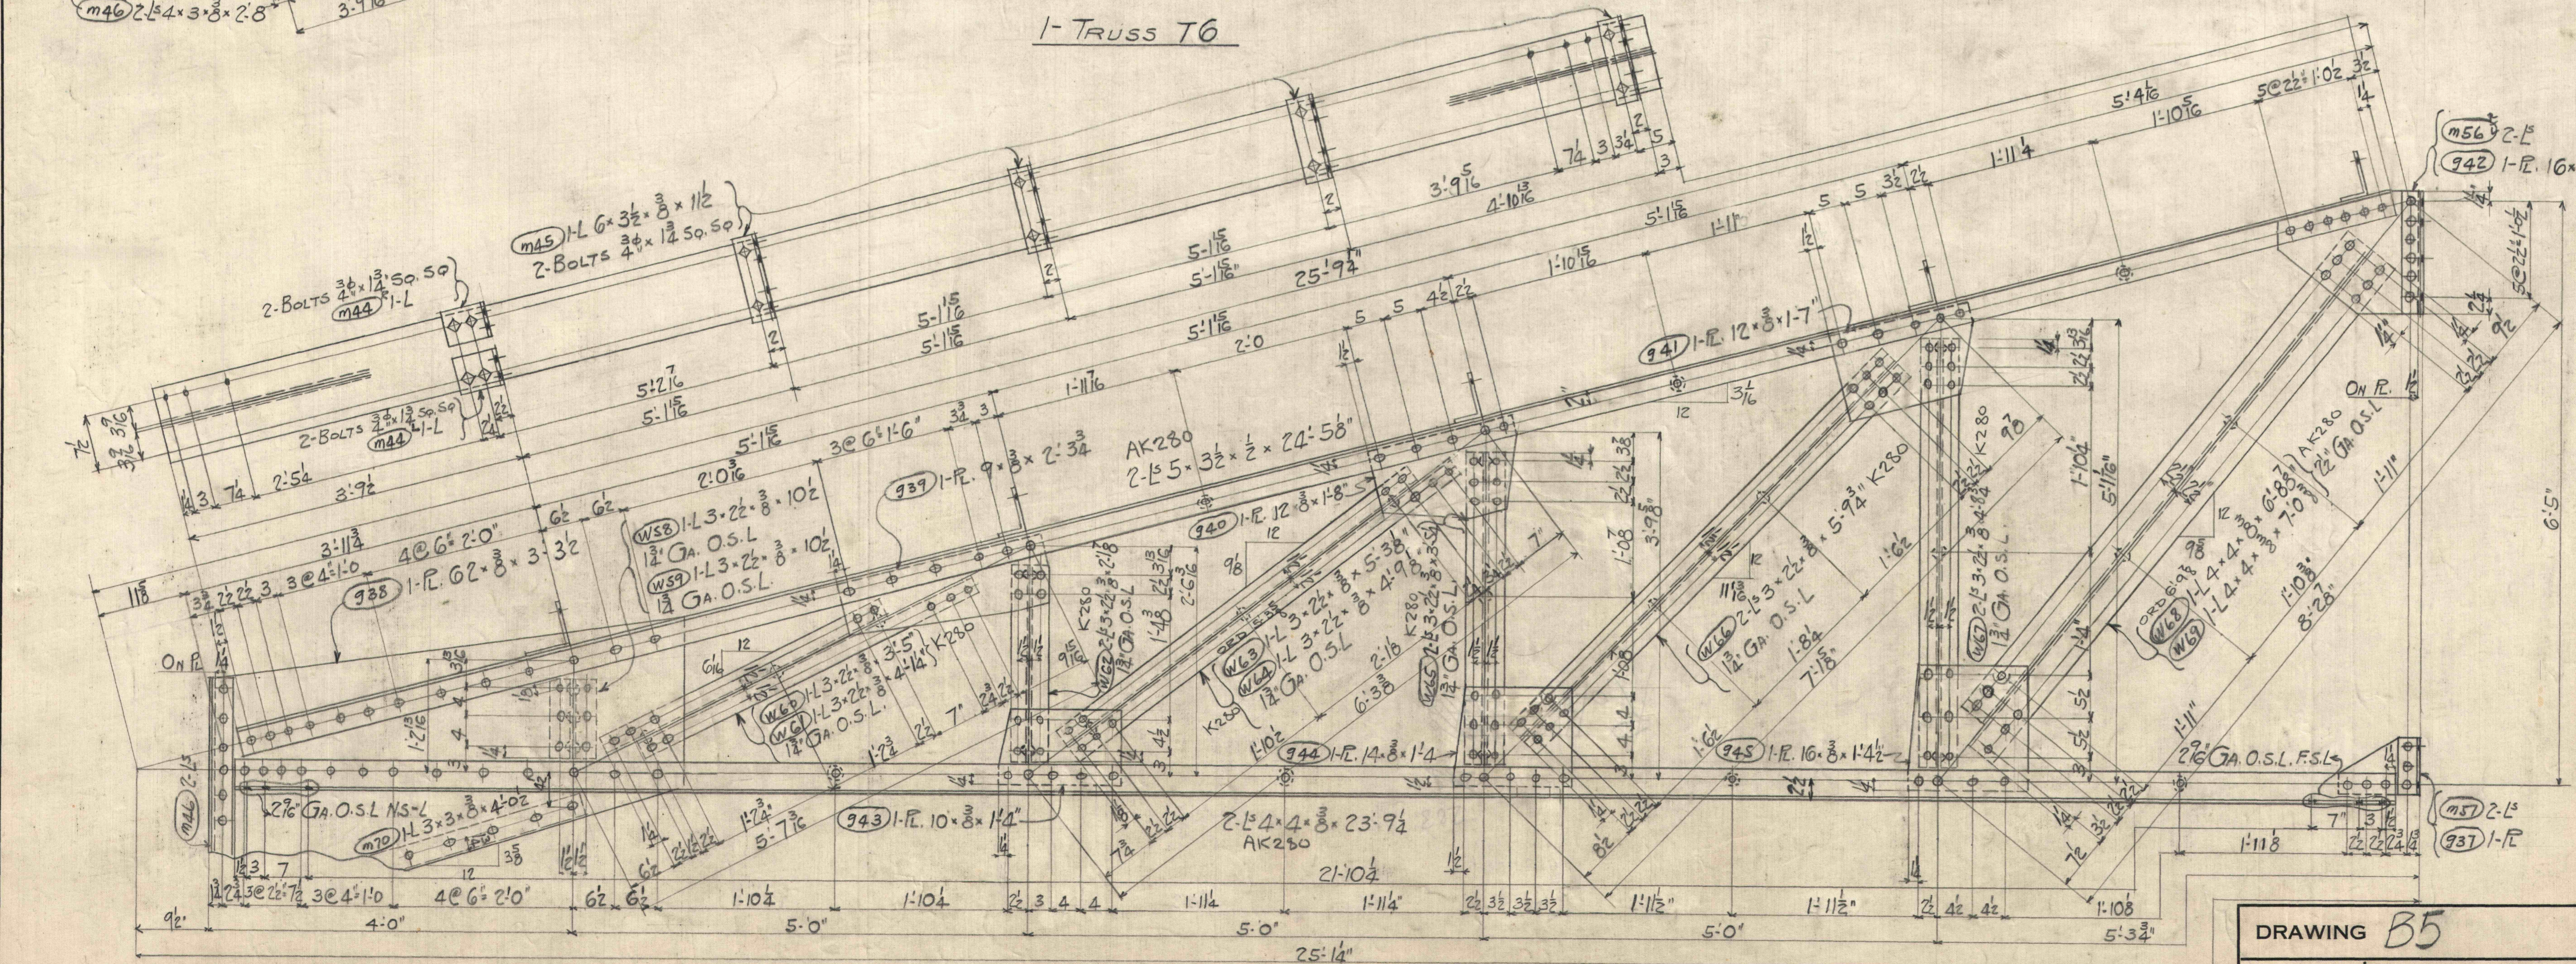

1-TRUSS T6

1-TRUSS T3

PARTS NOT SHOWN SAME AS T6

JONES & LAUGHLIN STEEL CORPORATION
 KEYSTONE DEPT.
 FOR VESTA COAL CO. - FLOREFFE PA
 JOB MACHINE SHOP
 DETAILS OF TRUSSES

MADE ENY DATE TRACED DATE
 CH'KD *CSA* DATE 7-19-30 REVISED
 RIVETS 3/4 OPEN HOLES 1/16
 PAINT
 INSPECTION

DRAWING **B5**
 Total D'w'g's. BILL SHT. 3-4

SHEET No. **B5** ORDER NO. 1078-2

FILED IN DRAWER NO. 26.

Shop 7/20/30