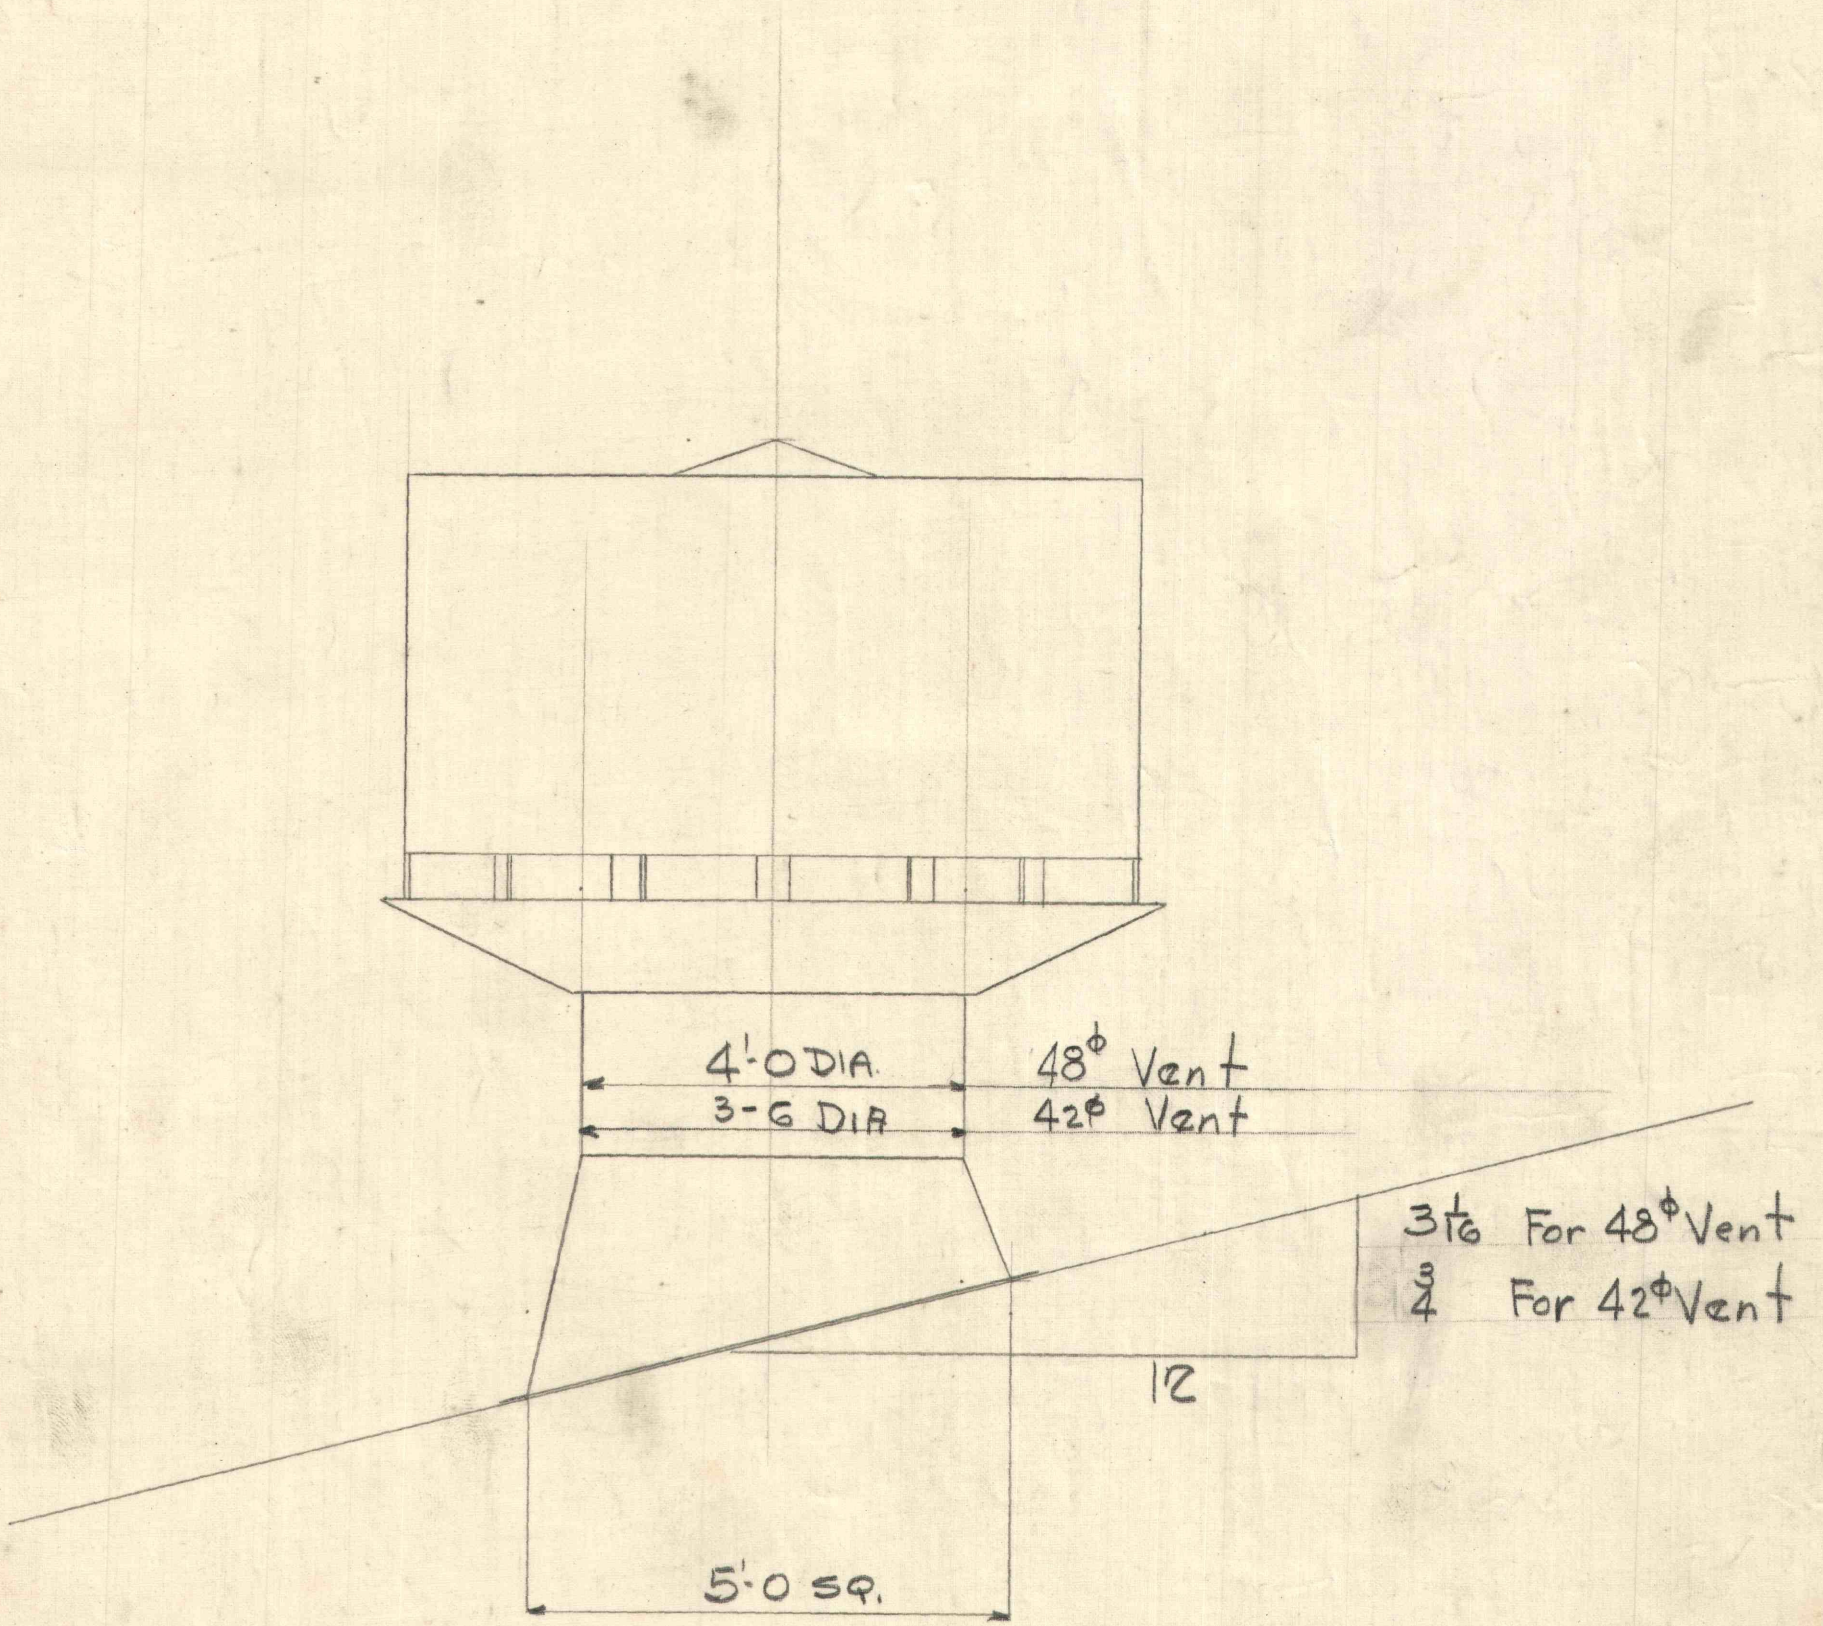

JONES & LAUGHLIN STEEL CORPORATION-KEYSTONE WORKS

JOB MACHINE SHOP
FOR VESTA COAL CO FLOREFFE PA

Made by HRN Date 7-19-30 Checked by SBR Date

Order No. 1078

Revised Rivets Open Holes unless noted

Sheet No. MS3

Paint Inspection

Details of

1- 48" ROBERTSON VENTILATOR
COMPLETE

1- 42" ROBERTSON VENTILATOR
COMPLETE