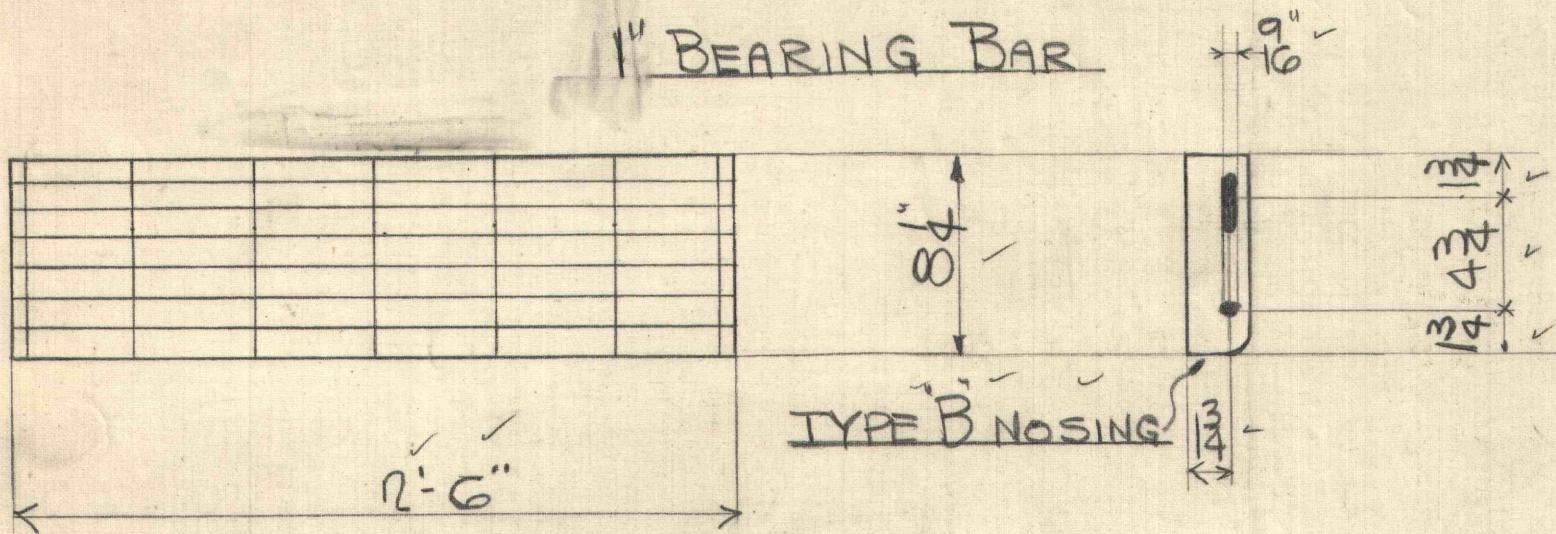

JONES & LAUGHLIN STEEL CORPORATION-KEYSTONE WORKS

JOB MACHINE SHOP.

FOR VESTA COAL CO. - FLOREFFE PA.

Made by WR. Date

Checked by *CRH* Date

Order No. 1078-7

Revised Rivets

Open Holes unless noted

Sheet No. MS2

Paint

Inspection

Details of

40 TRI-LOK SAFETY TREADS