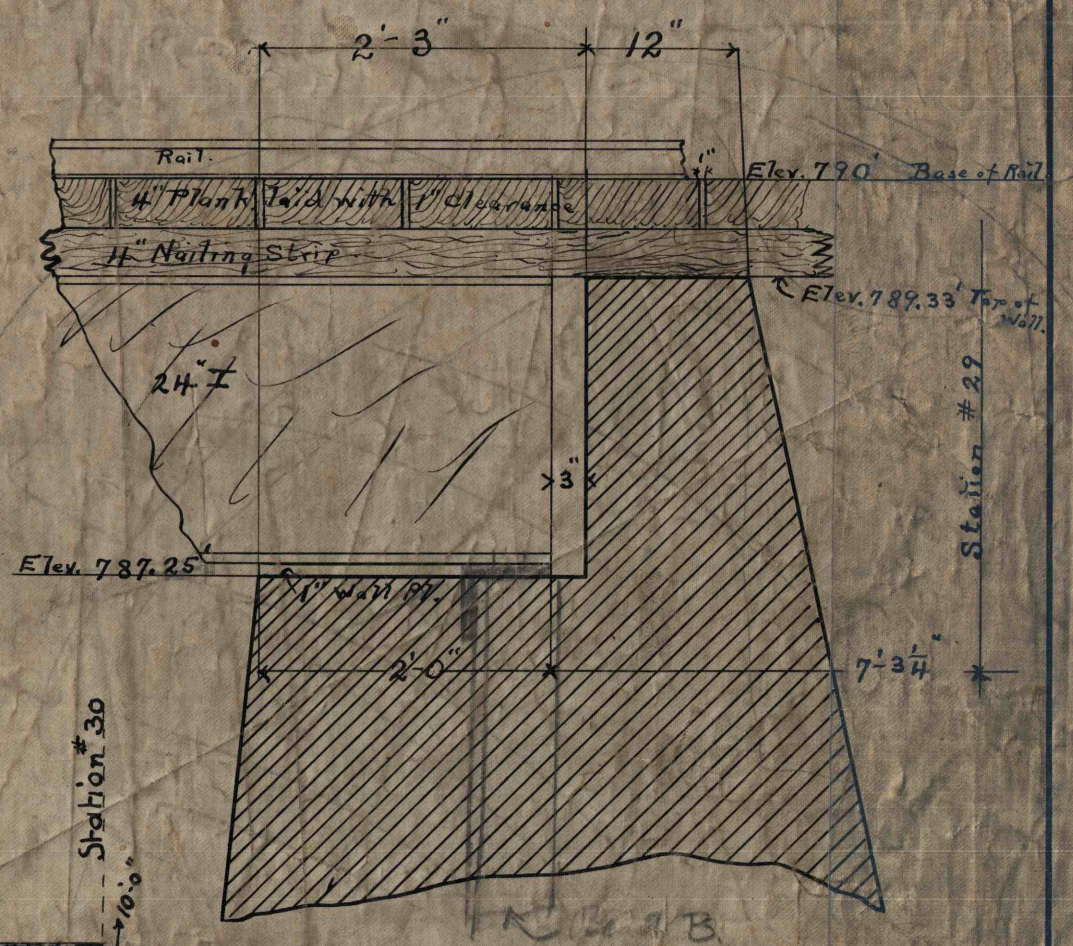

*Shipments Coal Landing Pier
 21434 on station for the Station No. 48
 Sheet No. 6*

Diagram showing
 Proposed Coal Tipple & Trestle
 for Vesta Coal Co.
 at California Pa.

Jones & Laughlins' Inc.
 Scale 1:50
 Order # 10413
 Sheet No. 6