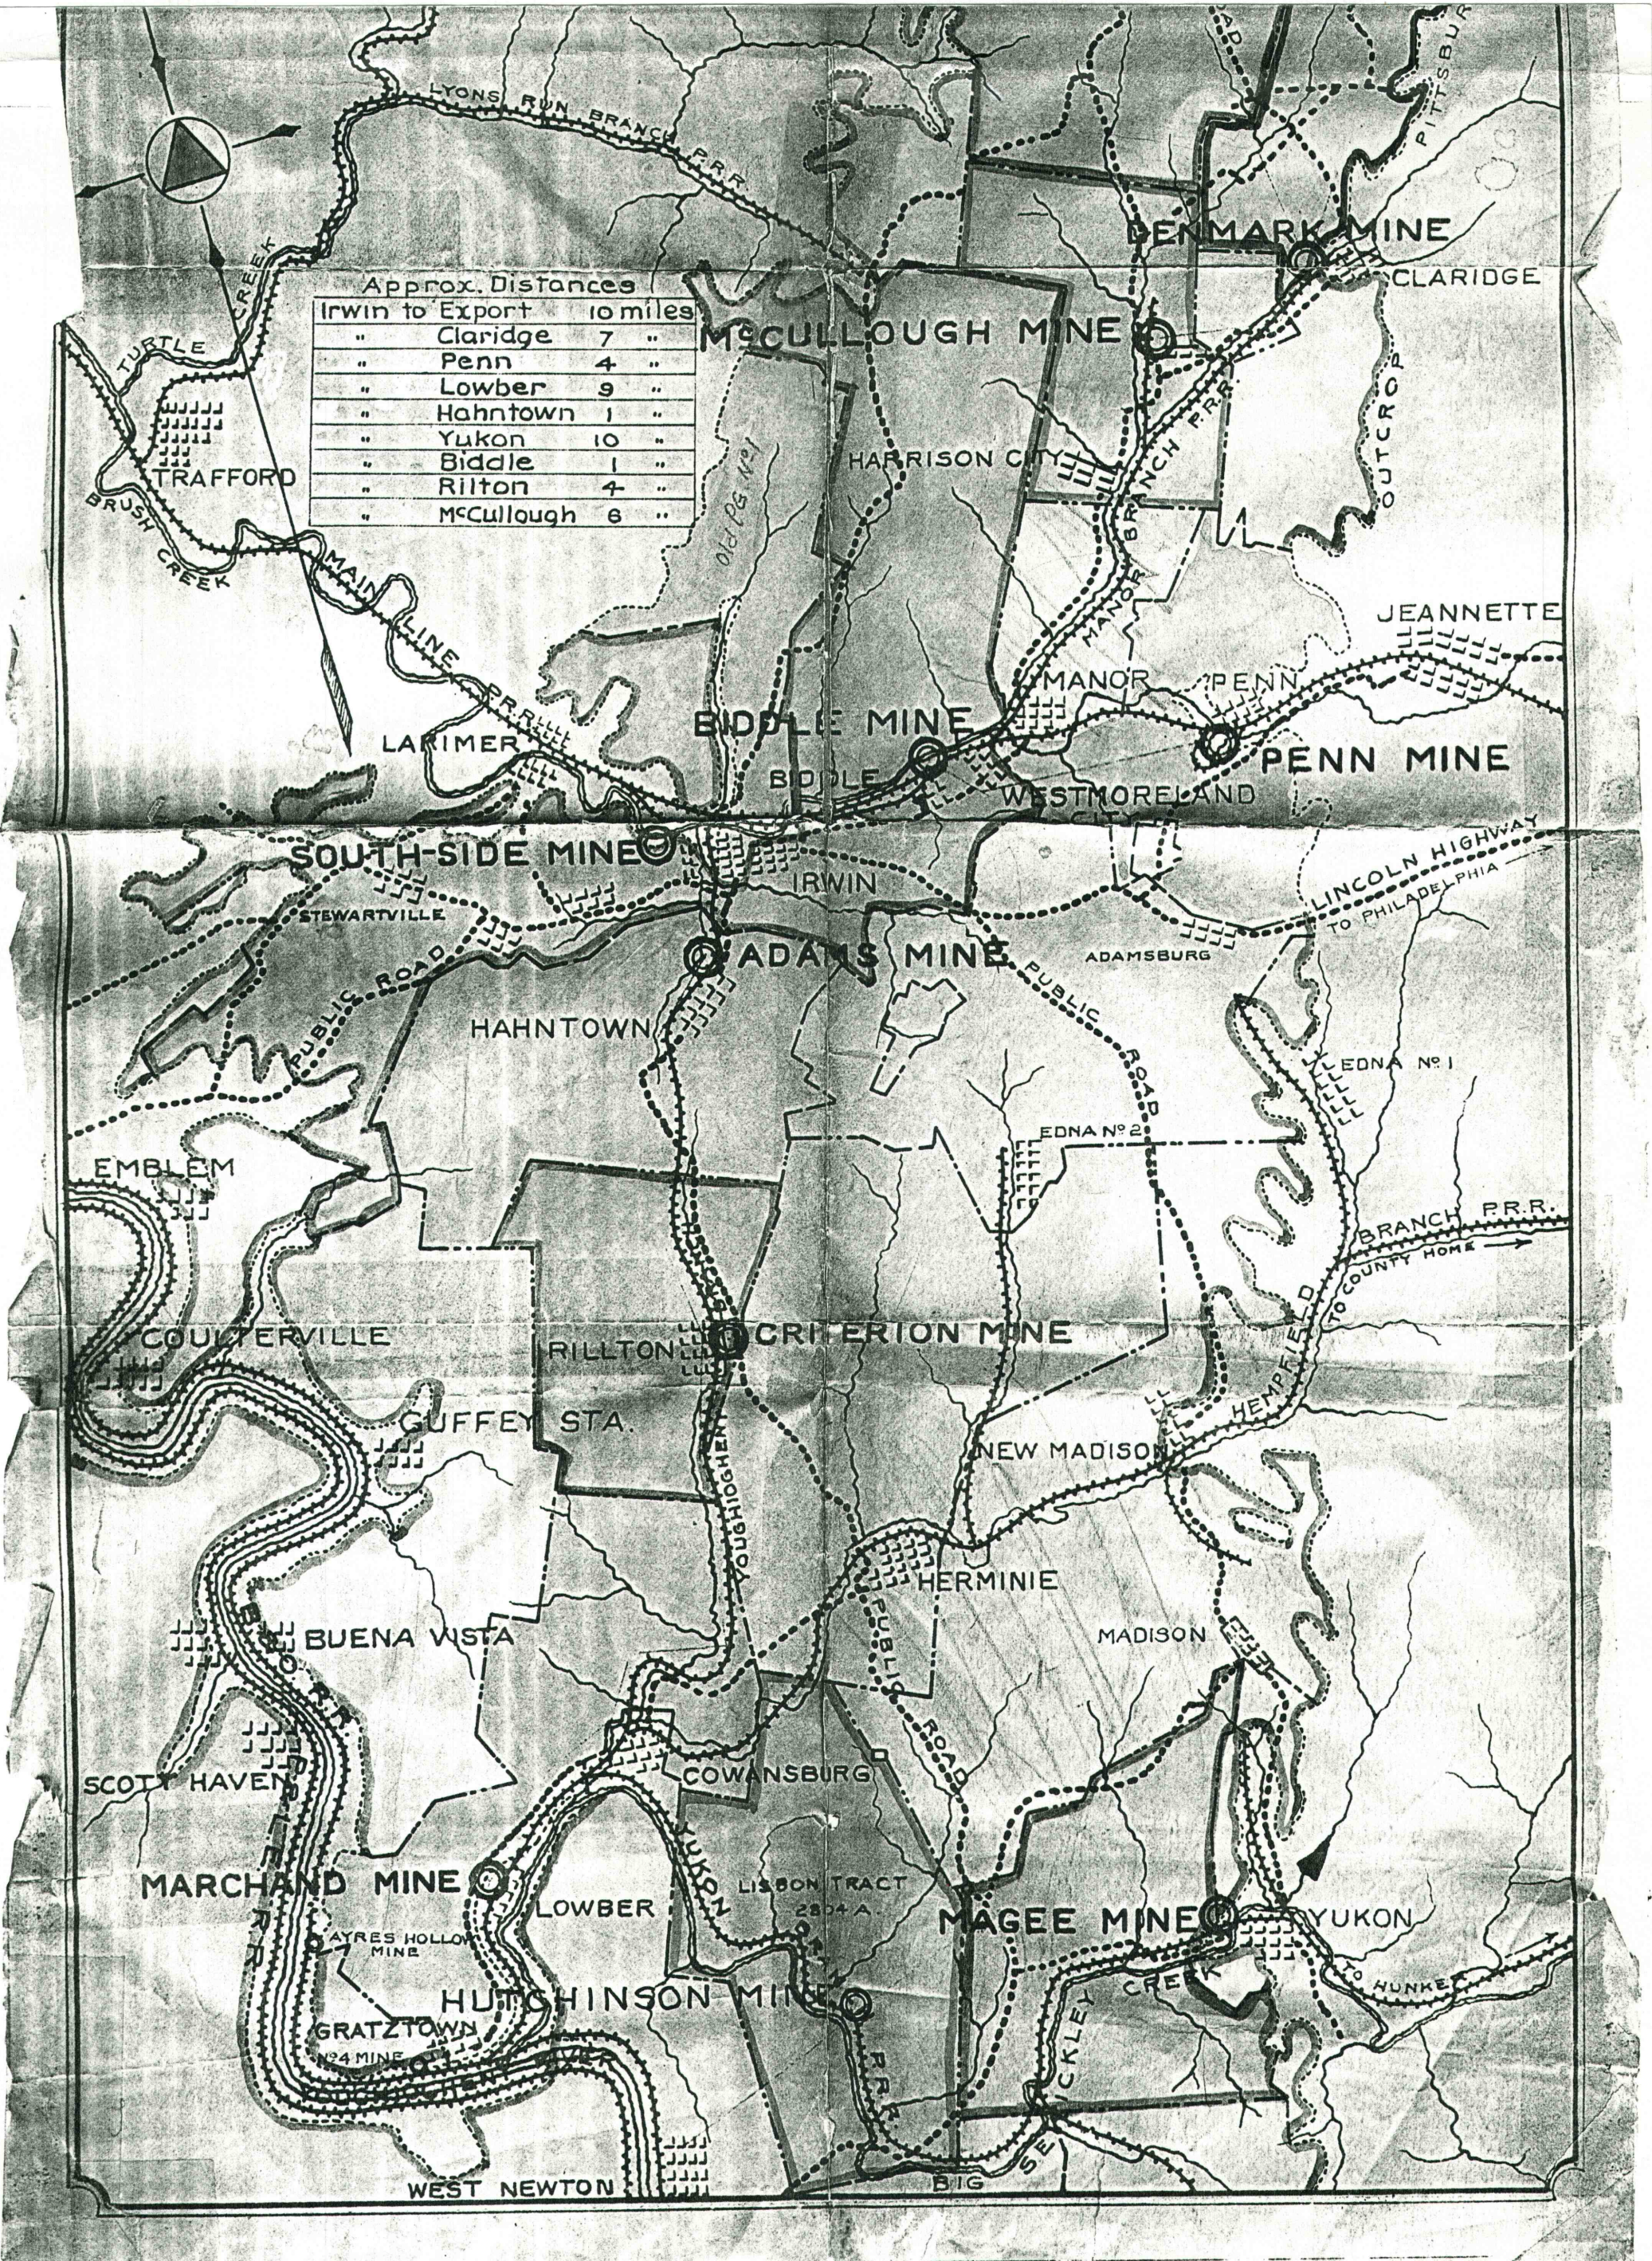

Approx. Distances	
Irwin to Export	10 miles
" Claridge	7 "
" Penn	4 "
" Lower	9 "
" Hahntown	1 "
" Yukon	10 "
" Biddle	1 "
" Rilton	4 "
" McCullough	6 "

**SOUTH-SIDE MINE**

**ADAMS MINE**

**CRITERION MINE**

**MARCHAND MINE**

**MAGEE MINE**

**HUTCHINSON MINE**

**WEST NEWTON**

**DENMARK MINE**

**MCCULLOUGH MINE**

**BIDDLE MINE**

**PENN MINE**

**LOWBER**

**LISBON TRACT**

**YUKON**

**TRAFFORD**

**LAKIMER**

**BIDDLE**

**MANOR PENN**

**JEANNETTE**

**EDNA No 1**

**AYRES HOLLOW MINE**

**24 MINE**

**YUKON**

**BIG**

**WICKLEY CREEK**

**HUNKE**

Approx. Distances	
Irwin to Export	10 miles
" Claridge	7 "
" Penn	4 "
" Lower	9 "
" Hahntown	1 "
" Yukon	10 "
" Biddle	1 "
" Rilton	4 "
" McCullough	6 "