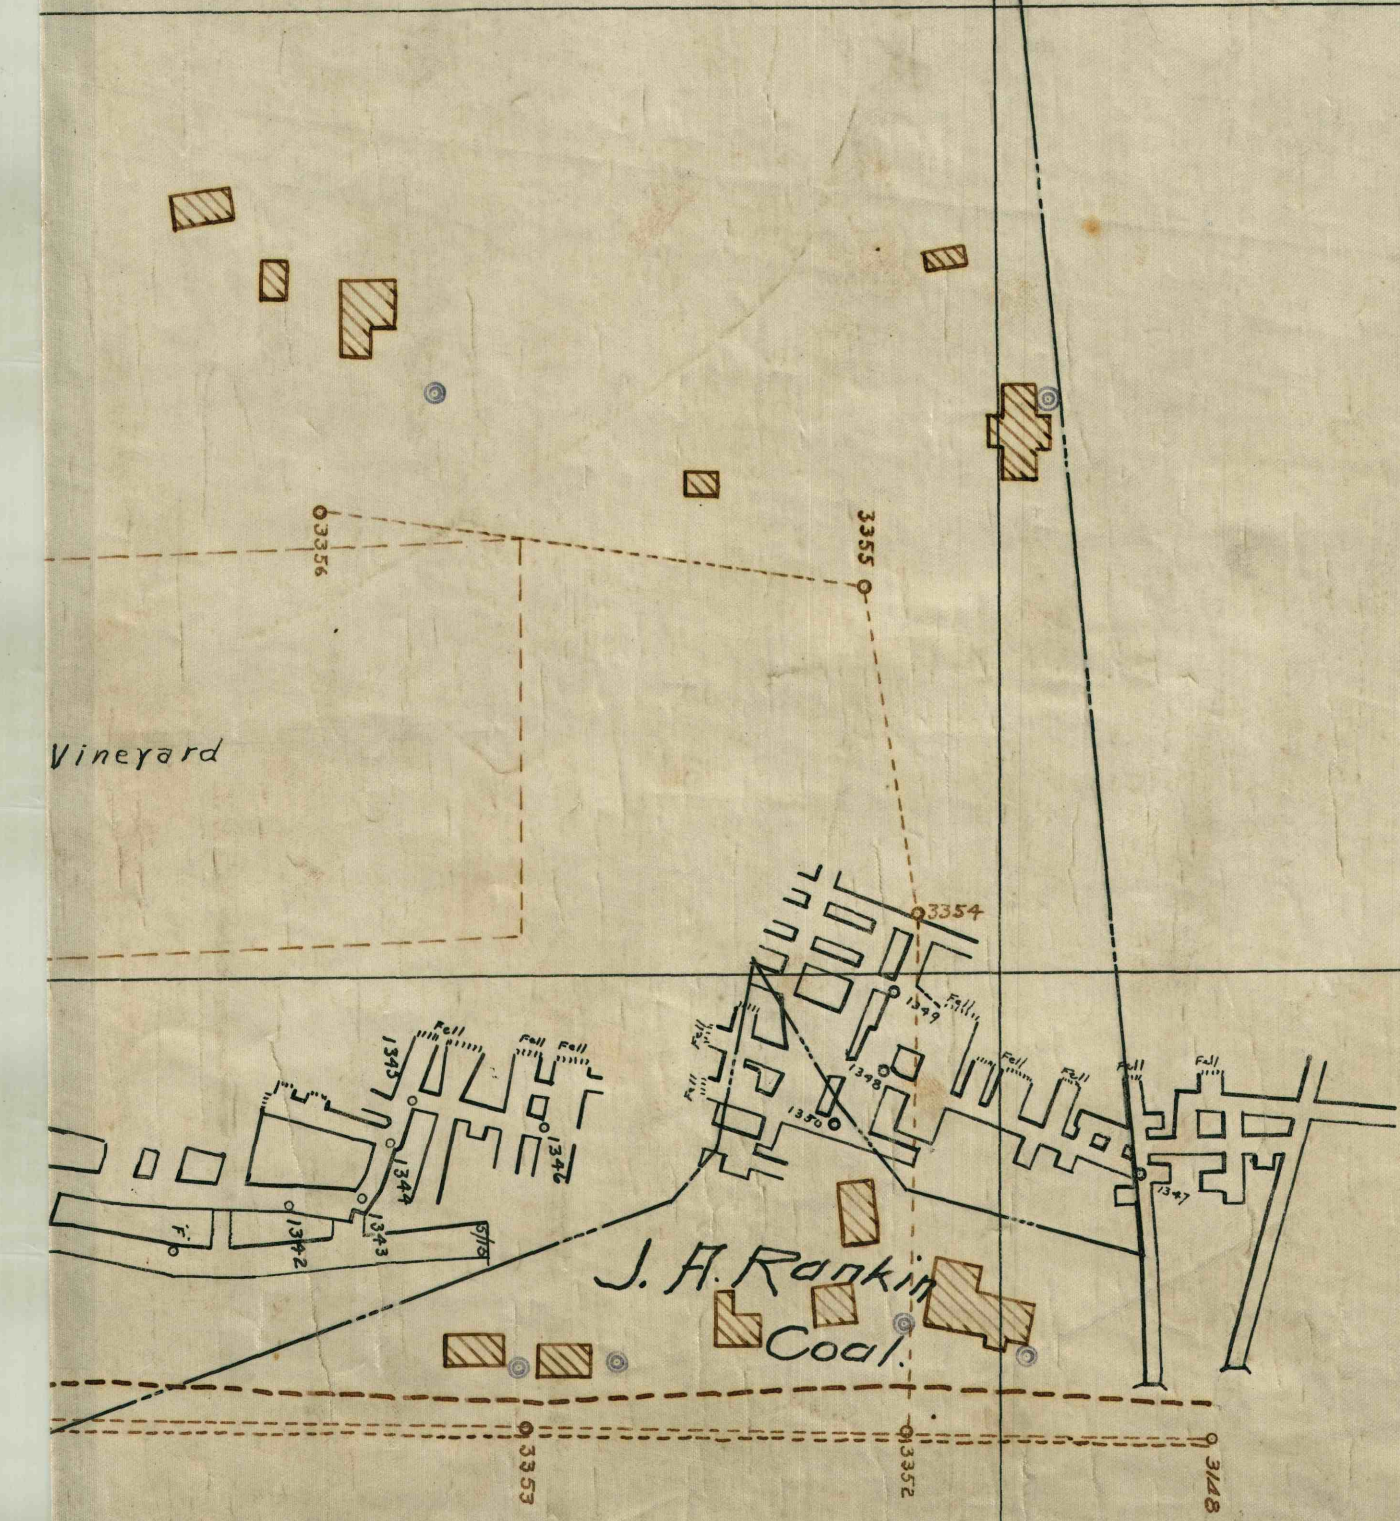

Fidelity Old Workings

Map of the
VESTA No. 2 MINE —
(AMERICAN)

Scale 1 in = 100 ft. 1912.

Abandoned Sept 1915