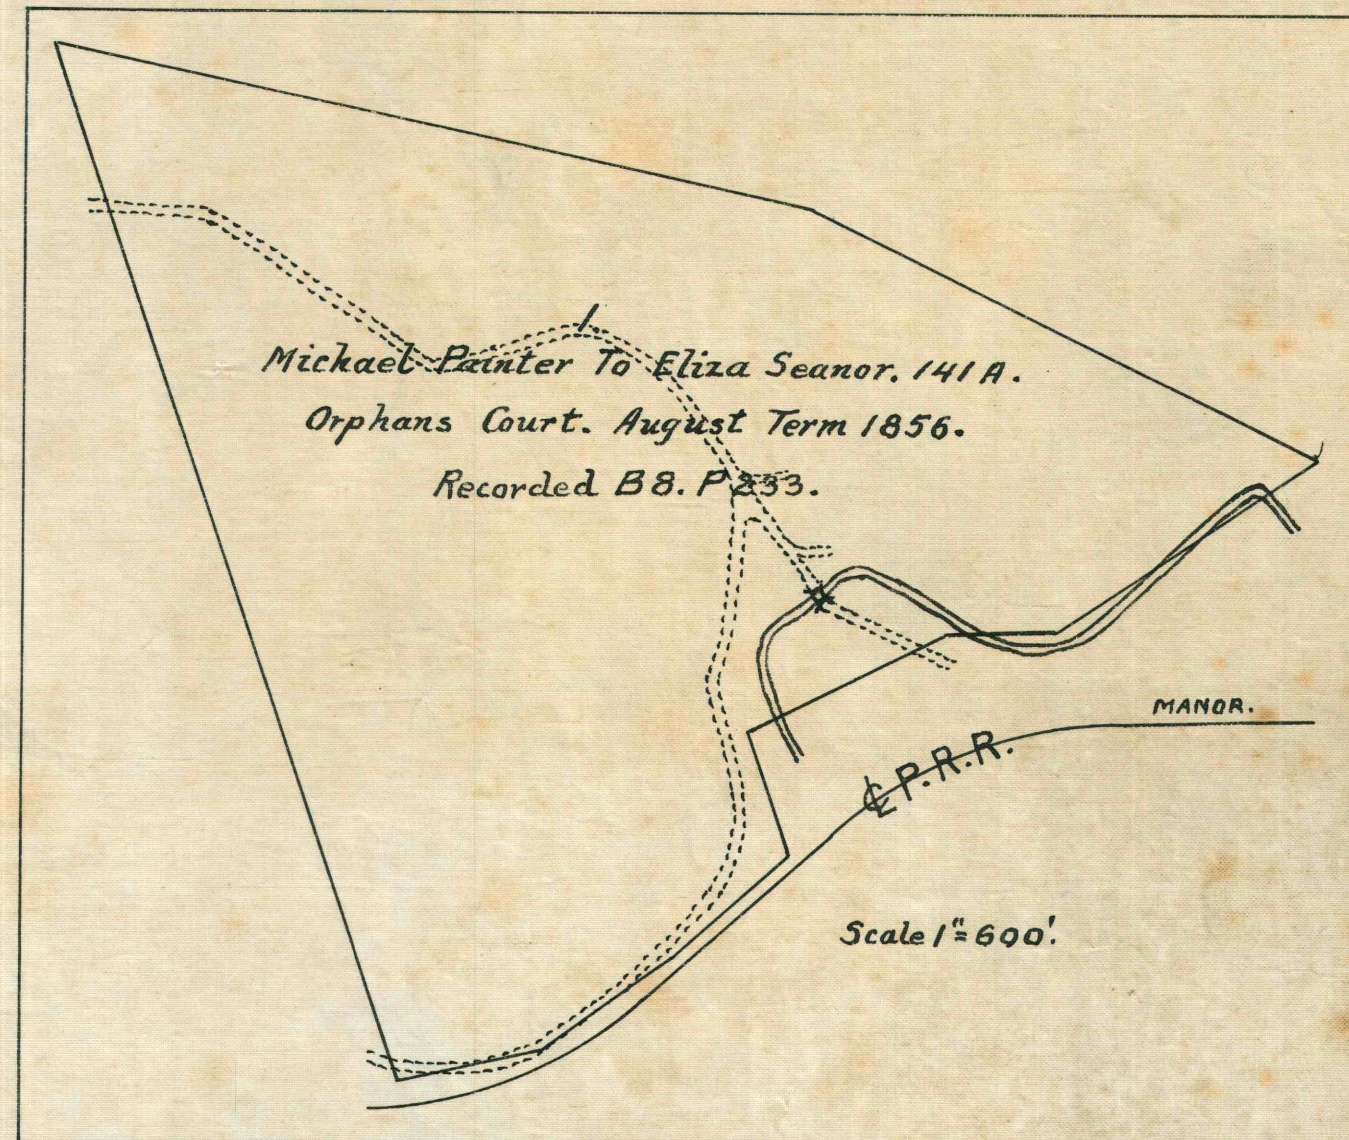

7.
Seonor To Wallkour. 21A 155P.
Recorded B46 P193.

8i.
Seonor To Wanamaker. 11A 98P.
Recorded B46 P345.

4.
Seonor To Katz. 3A 103P.
Recorded B44 P370.

8a.
Seonor To Wanamaker. 14A.
Recorded B46 P345.

6.
Seonor To Gross. 64A 75P.
Recorded B46 P191.

2.
Seonor To Ludwick. 4A 15P.
Recorded B43 P432.

3.
Seonor To Coleman. 3A 78-31P.
Recorded B43 P439.

5.
Seonor To Strum. 8A 35P.
Recorded B58 P325.

MANOR.

PLAN
of
SEANOR TRACT
PENN MINE

SCALE 1" = 100'. APRIL 1918.