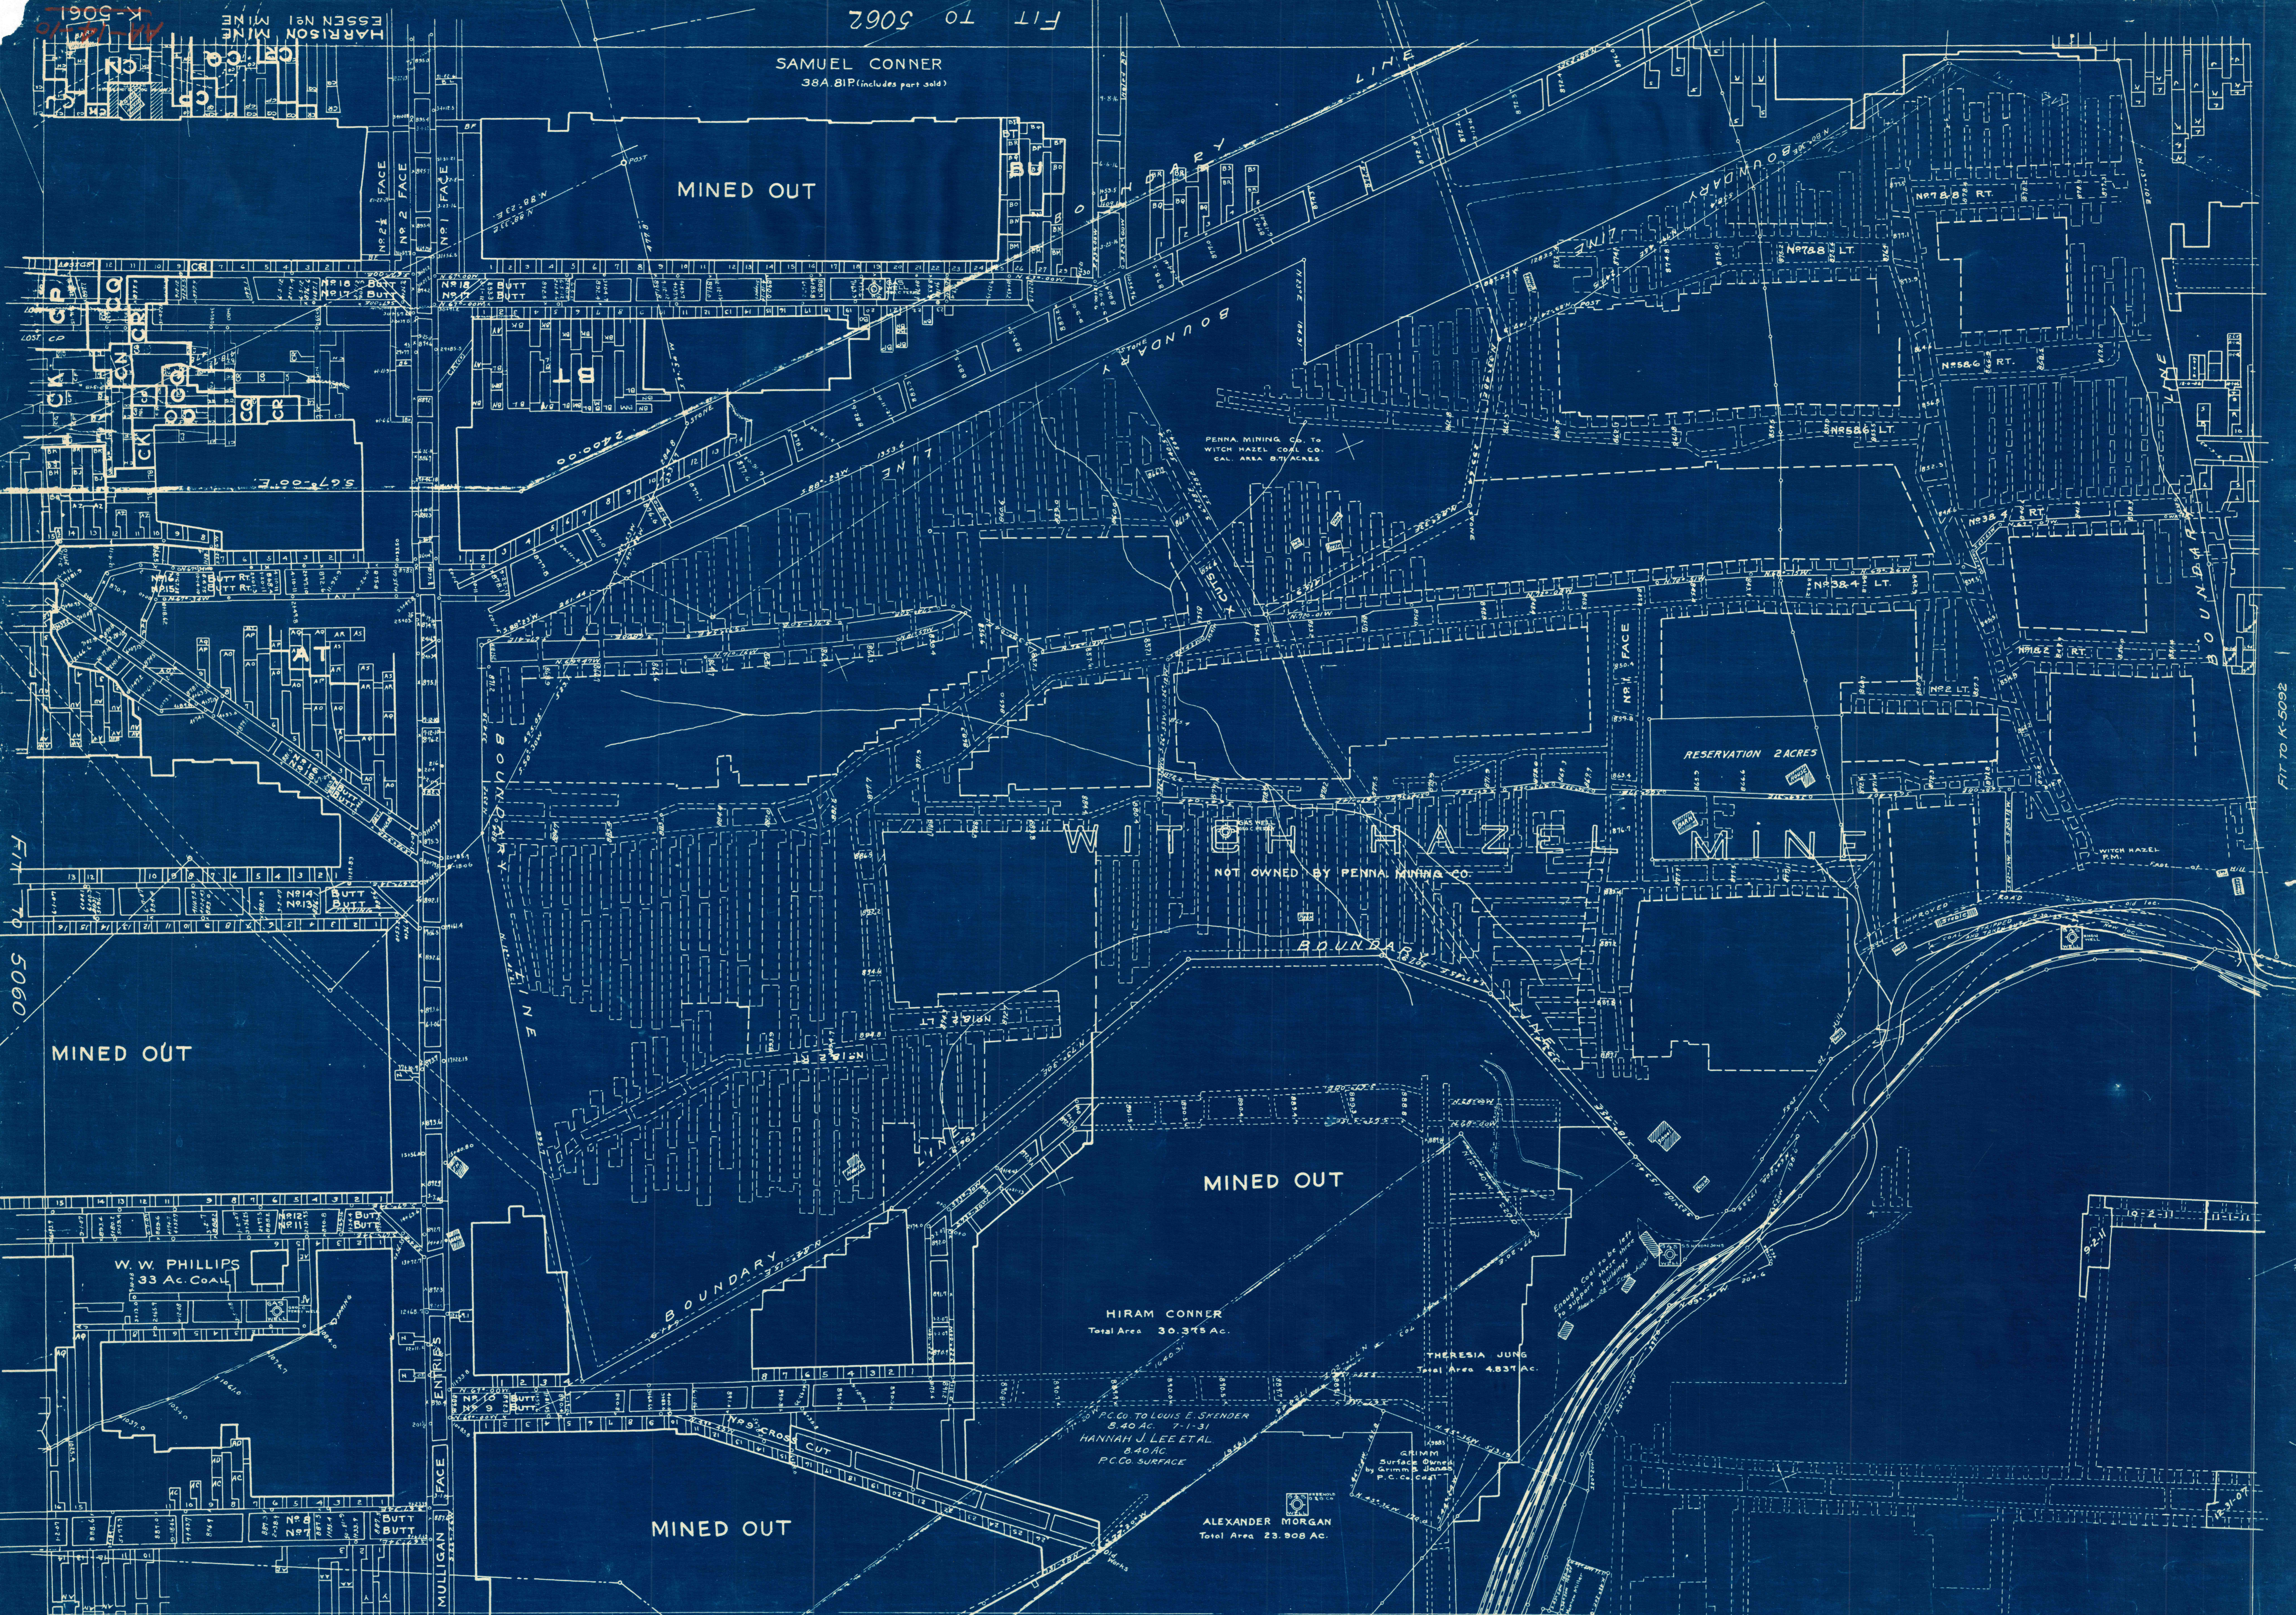

HARRISON MINE
ESSEN No 1 MINE
K-5061

FIT TO 5062

SAMUEL CONNER
38A BIP (includes part sold)

MINED OUT

FIT TO 5060

MINED OUT

W. W. PHILLIPS
33 AC. COAL

HIRAM CONNER
Total Area 30.375 Ac.

THERESIA JUNG
Total Area 4.837 Ac.

P.C. Co TO LOUIS E. SHENDER
8.40 AC. 7-1-31
HANNAH J. LEE ET AL.
8.40 AC.
P.C. Co SURFACE

ALEXANDER MORGAN
Total Area 23.908 Ac.

MINED OUT

FIT TO K-5080

HARRISON MINE
ESSEN No 1 MINE
K-5061