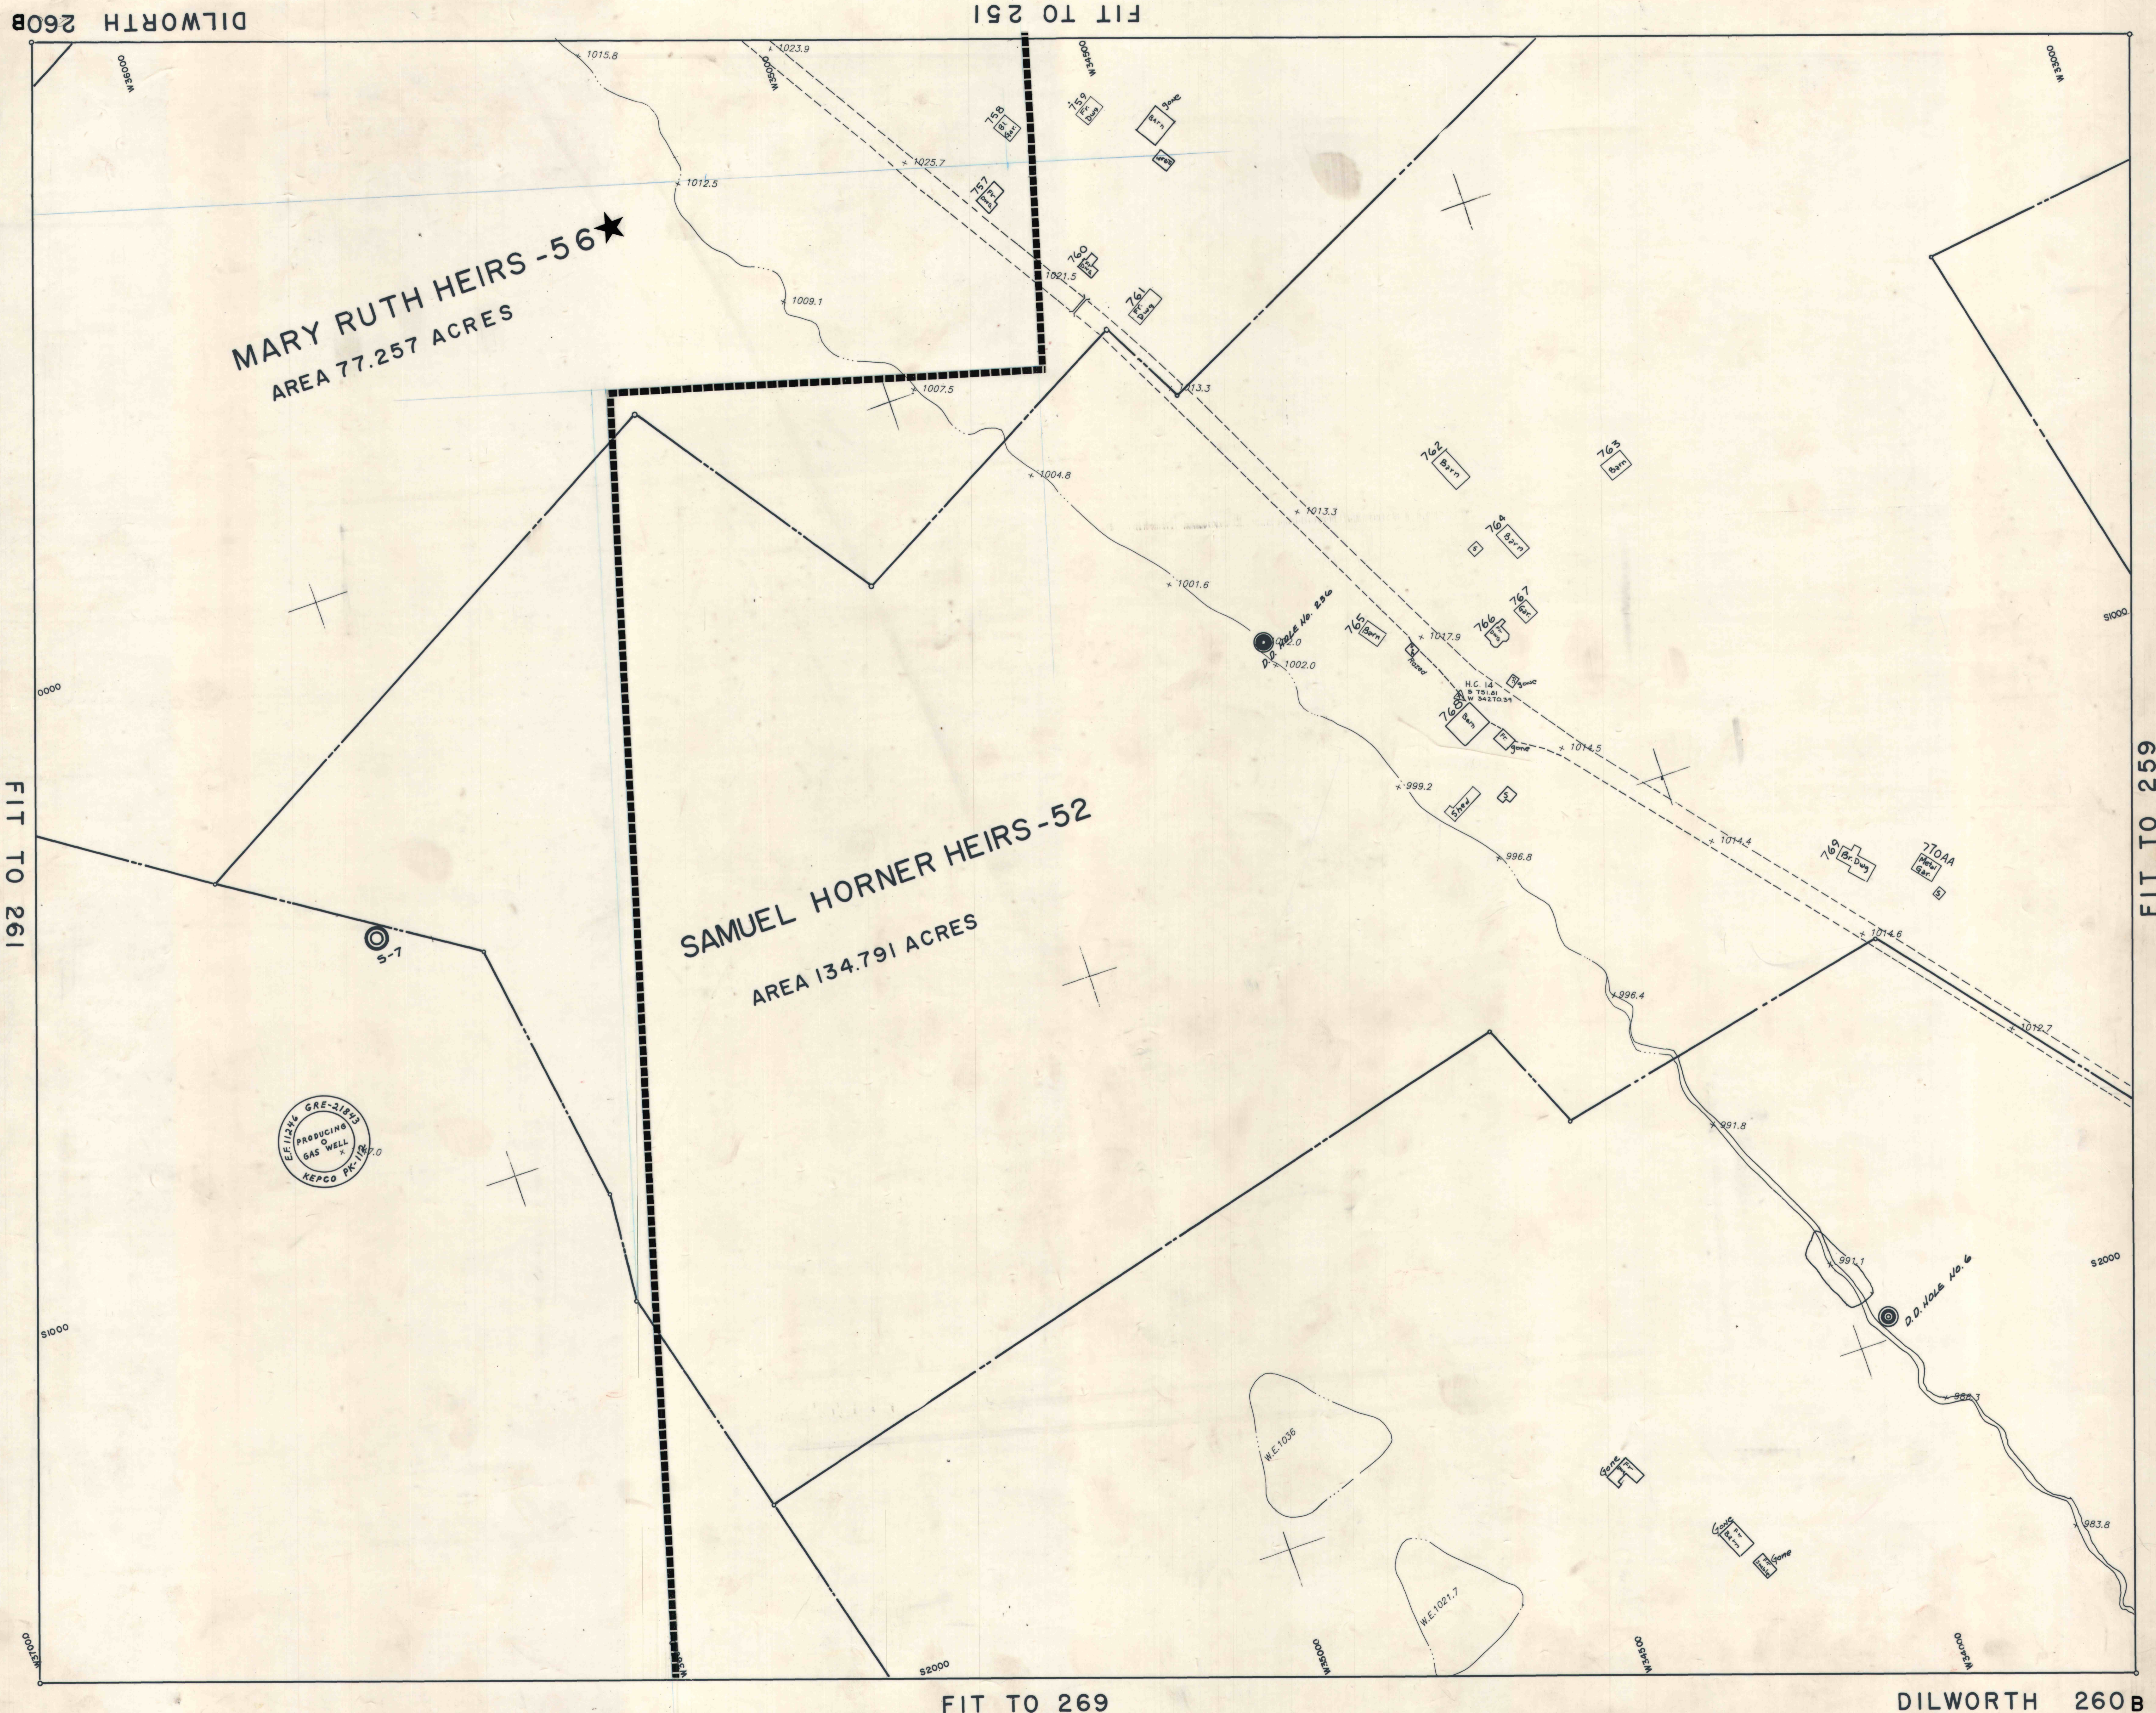

MARY RUTH HEIRS -56★  
AREA 77.257 ACRES

SAMUEL HORNER HEIRS -52  
AREA 134.791 ACRES

W.E. 1036

W.E. 1021.7

2.0. Hole No. 6

Well No. 236

DILWORTH 260B

FIT TO 251

FIT TO 261

FIT TO 259

FIT TO 269

DILWORTH 260B