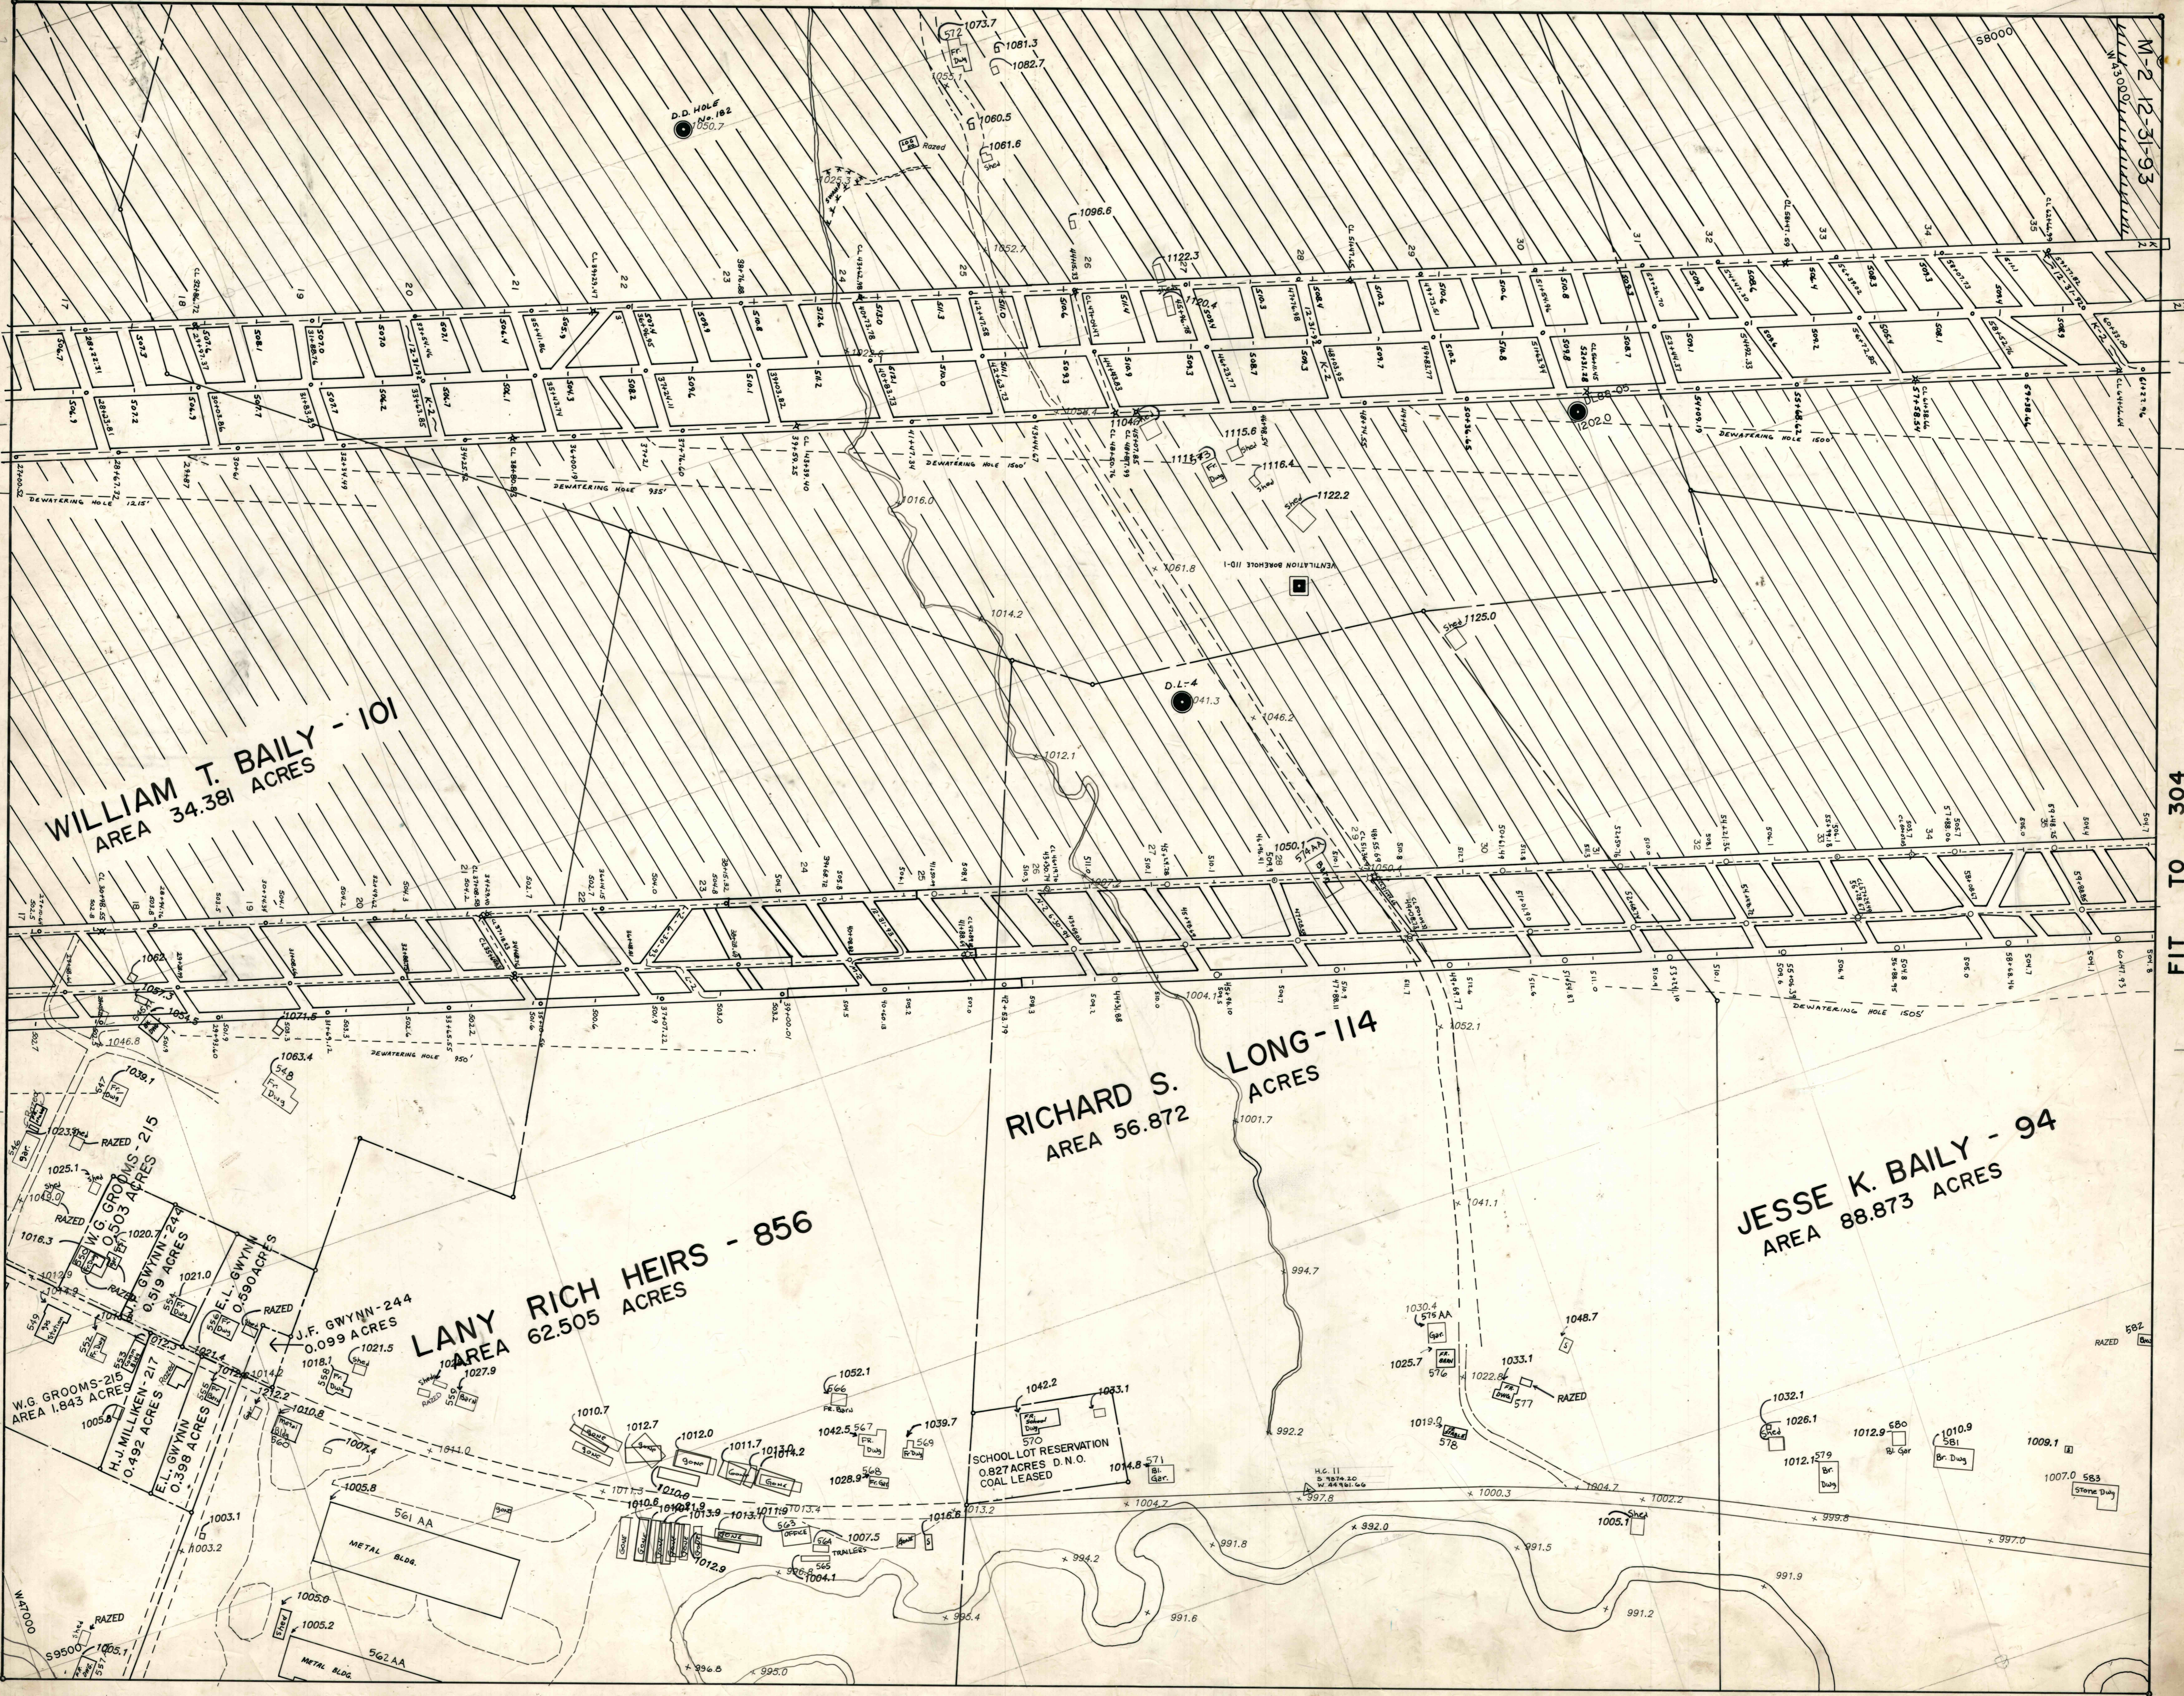

M-2 12-31-93

FIT TO 306

FIT TO 304

WILLIAM T. BAILY - 101
 AREA 34.381 ACRES

RICHARD S. LONG - 114
 AREA 56.872 ACRES

JESSE K. BAILY - 94
 AREA 88.873 ACRES

LANY RICH HEIRS - 856
 AREA 62.505 ACRES

W.G. GROOMS - 215
 AREA 1.843 ACRES

H.J. MILLIKEN - 217
 0.492 ACRES

E.L. GWYNN - 249
 0.519 ACRES

J.F. GWYNN - 244
 0.099 ACRES

SCHOOL LOT RESERVATION
 0.827 ACRES D.N.O.
 COAL LEASED