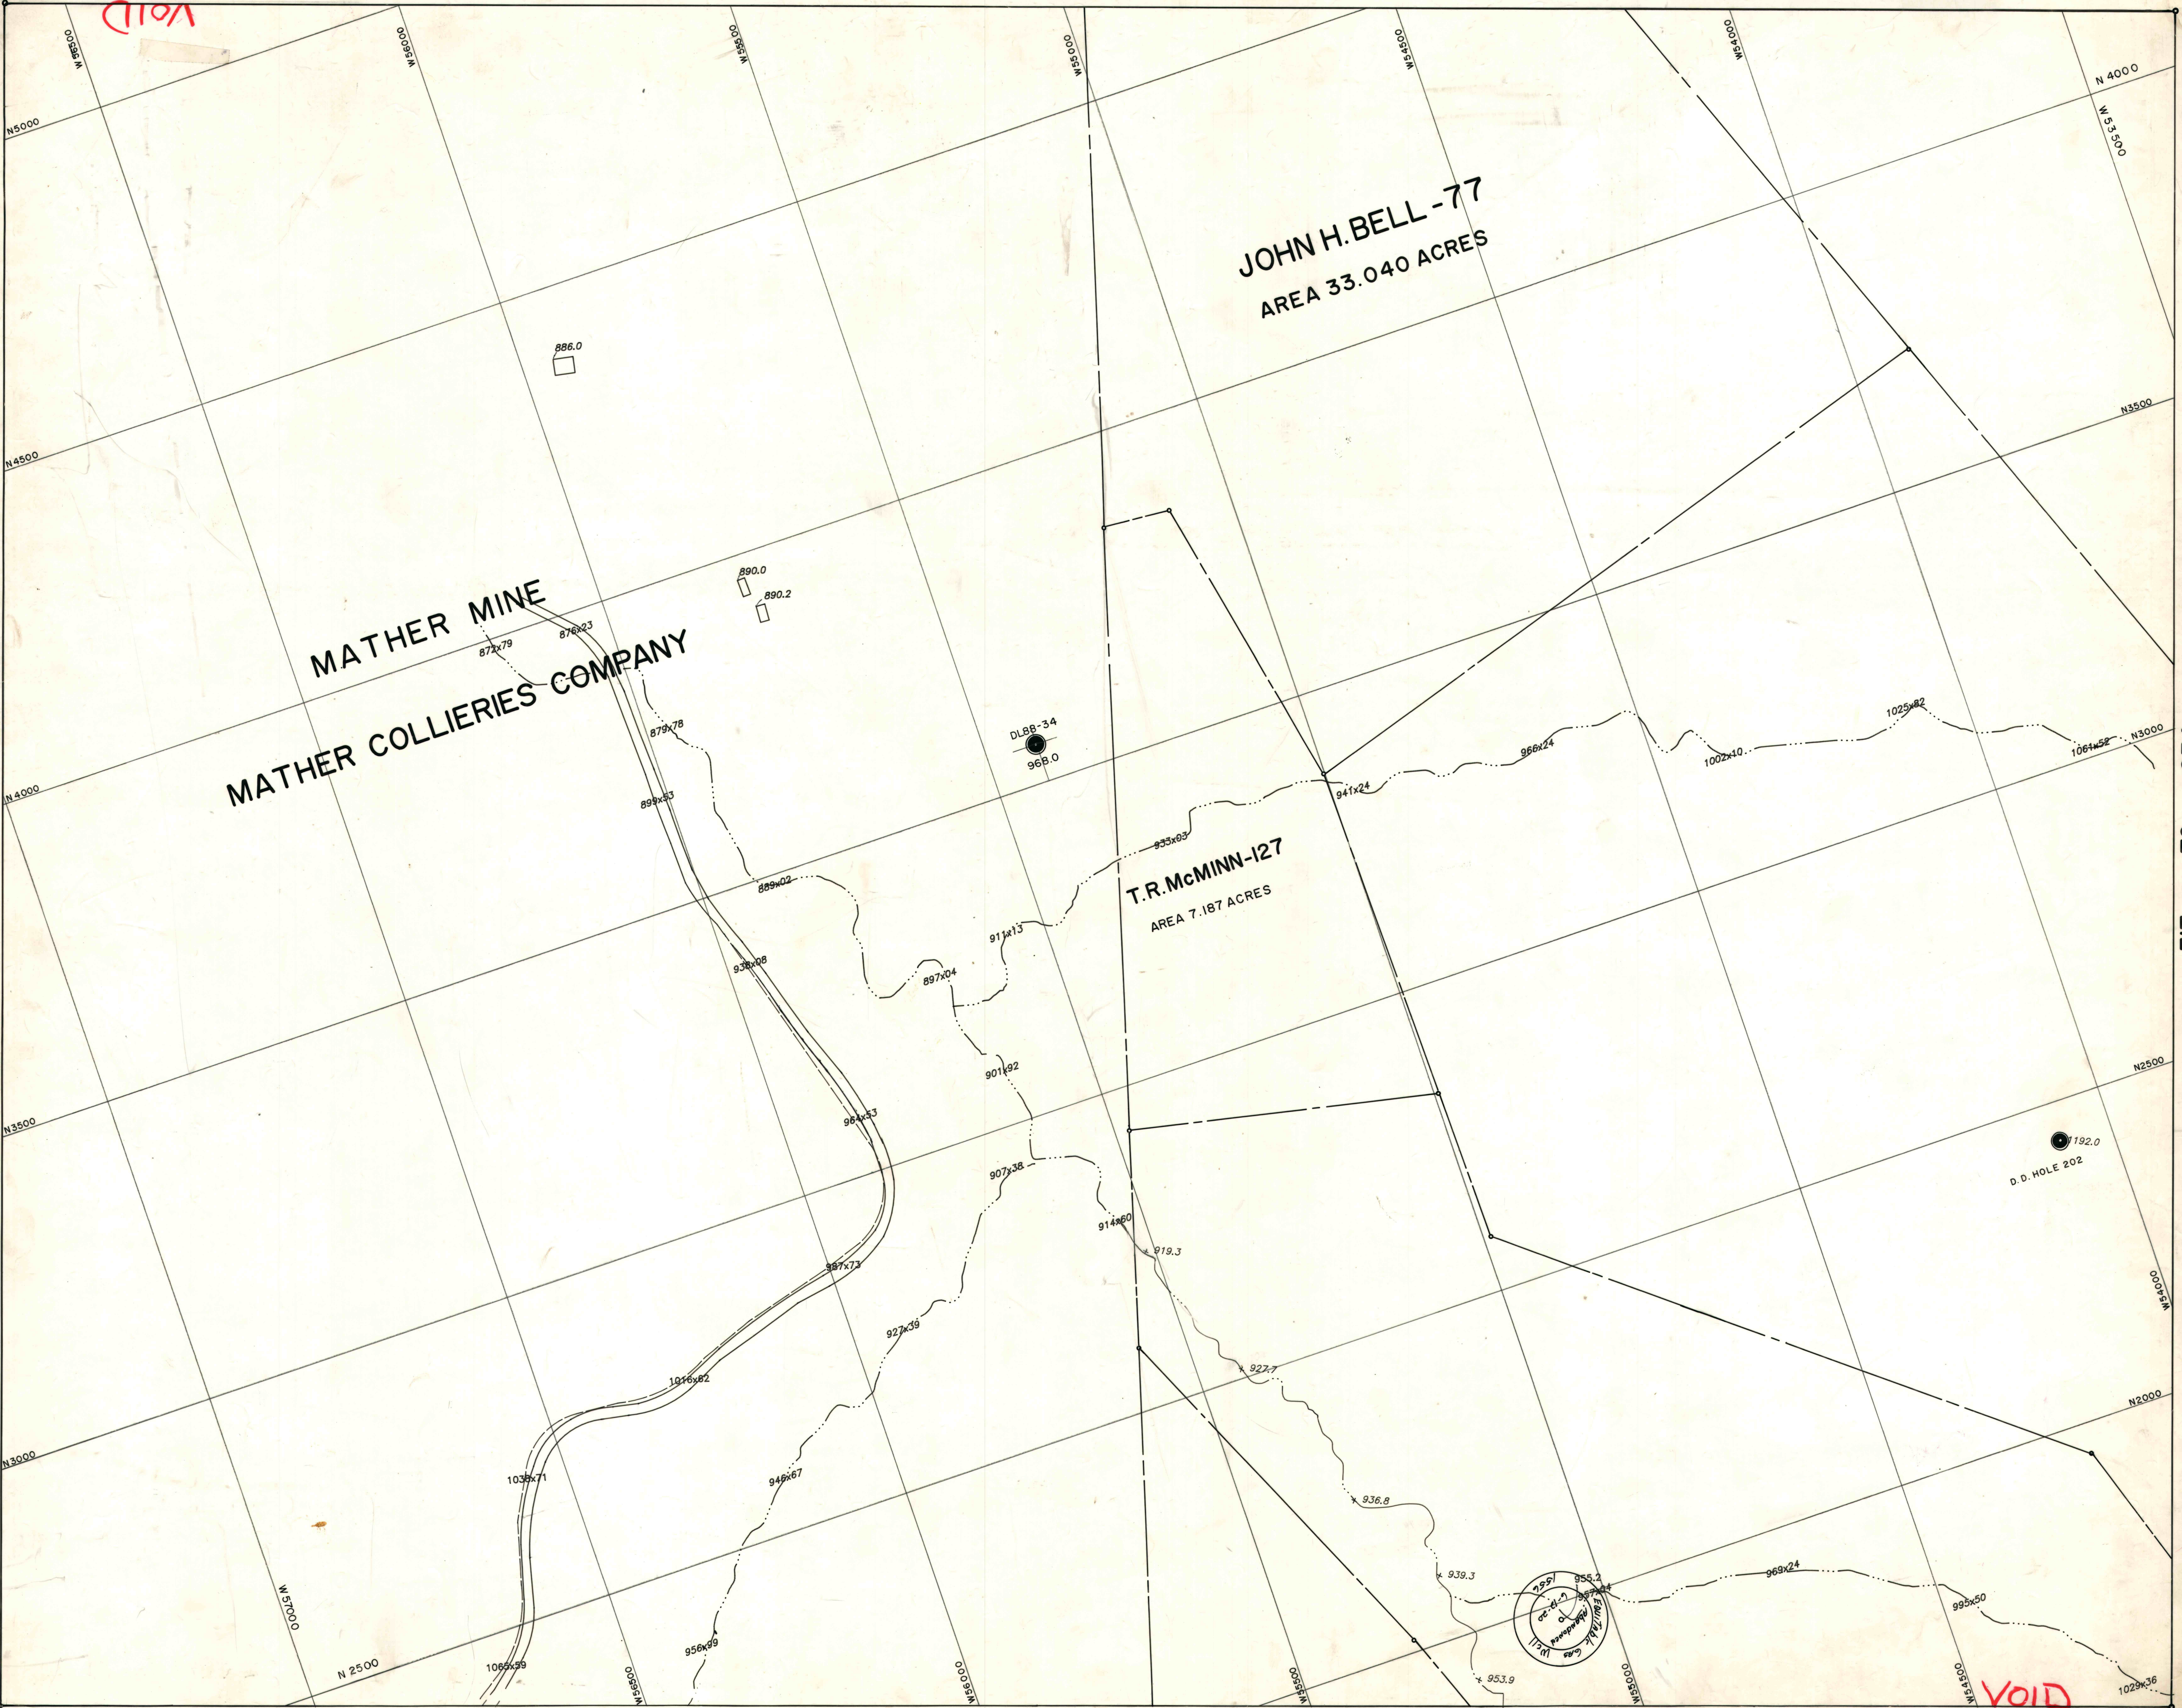

VOID

MATHER MINE
MATHER COLLIERIES COMPANY

JOHN H. BELL - 77
 AREA 33.040 ACRES

T.R. McMINN - 127
 AREA 7.187 ACRES

DL 88 - 34
 968.0

192.0
 D.D. HOLE 202

VOID