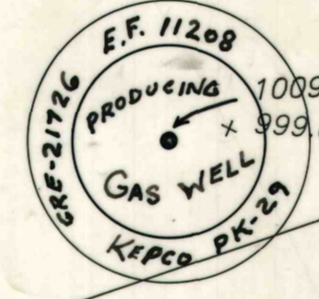

ANNA B. & G.F. LOUCE - 242
AREA 145.985 ACRES

GEORGE W. COX - 748
AREA 139.240 ACRES

J. CALVIN GWYNN - 965
AREA 24.862 ACRES

FIT TO 270

FIT TO 268

54000

FIT TO 278

DILWORTH 269