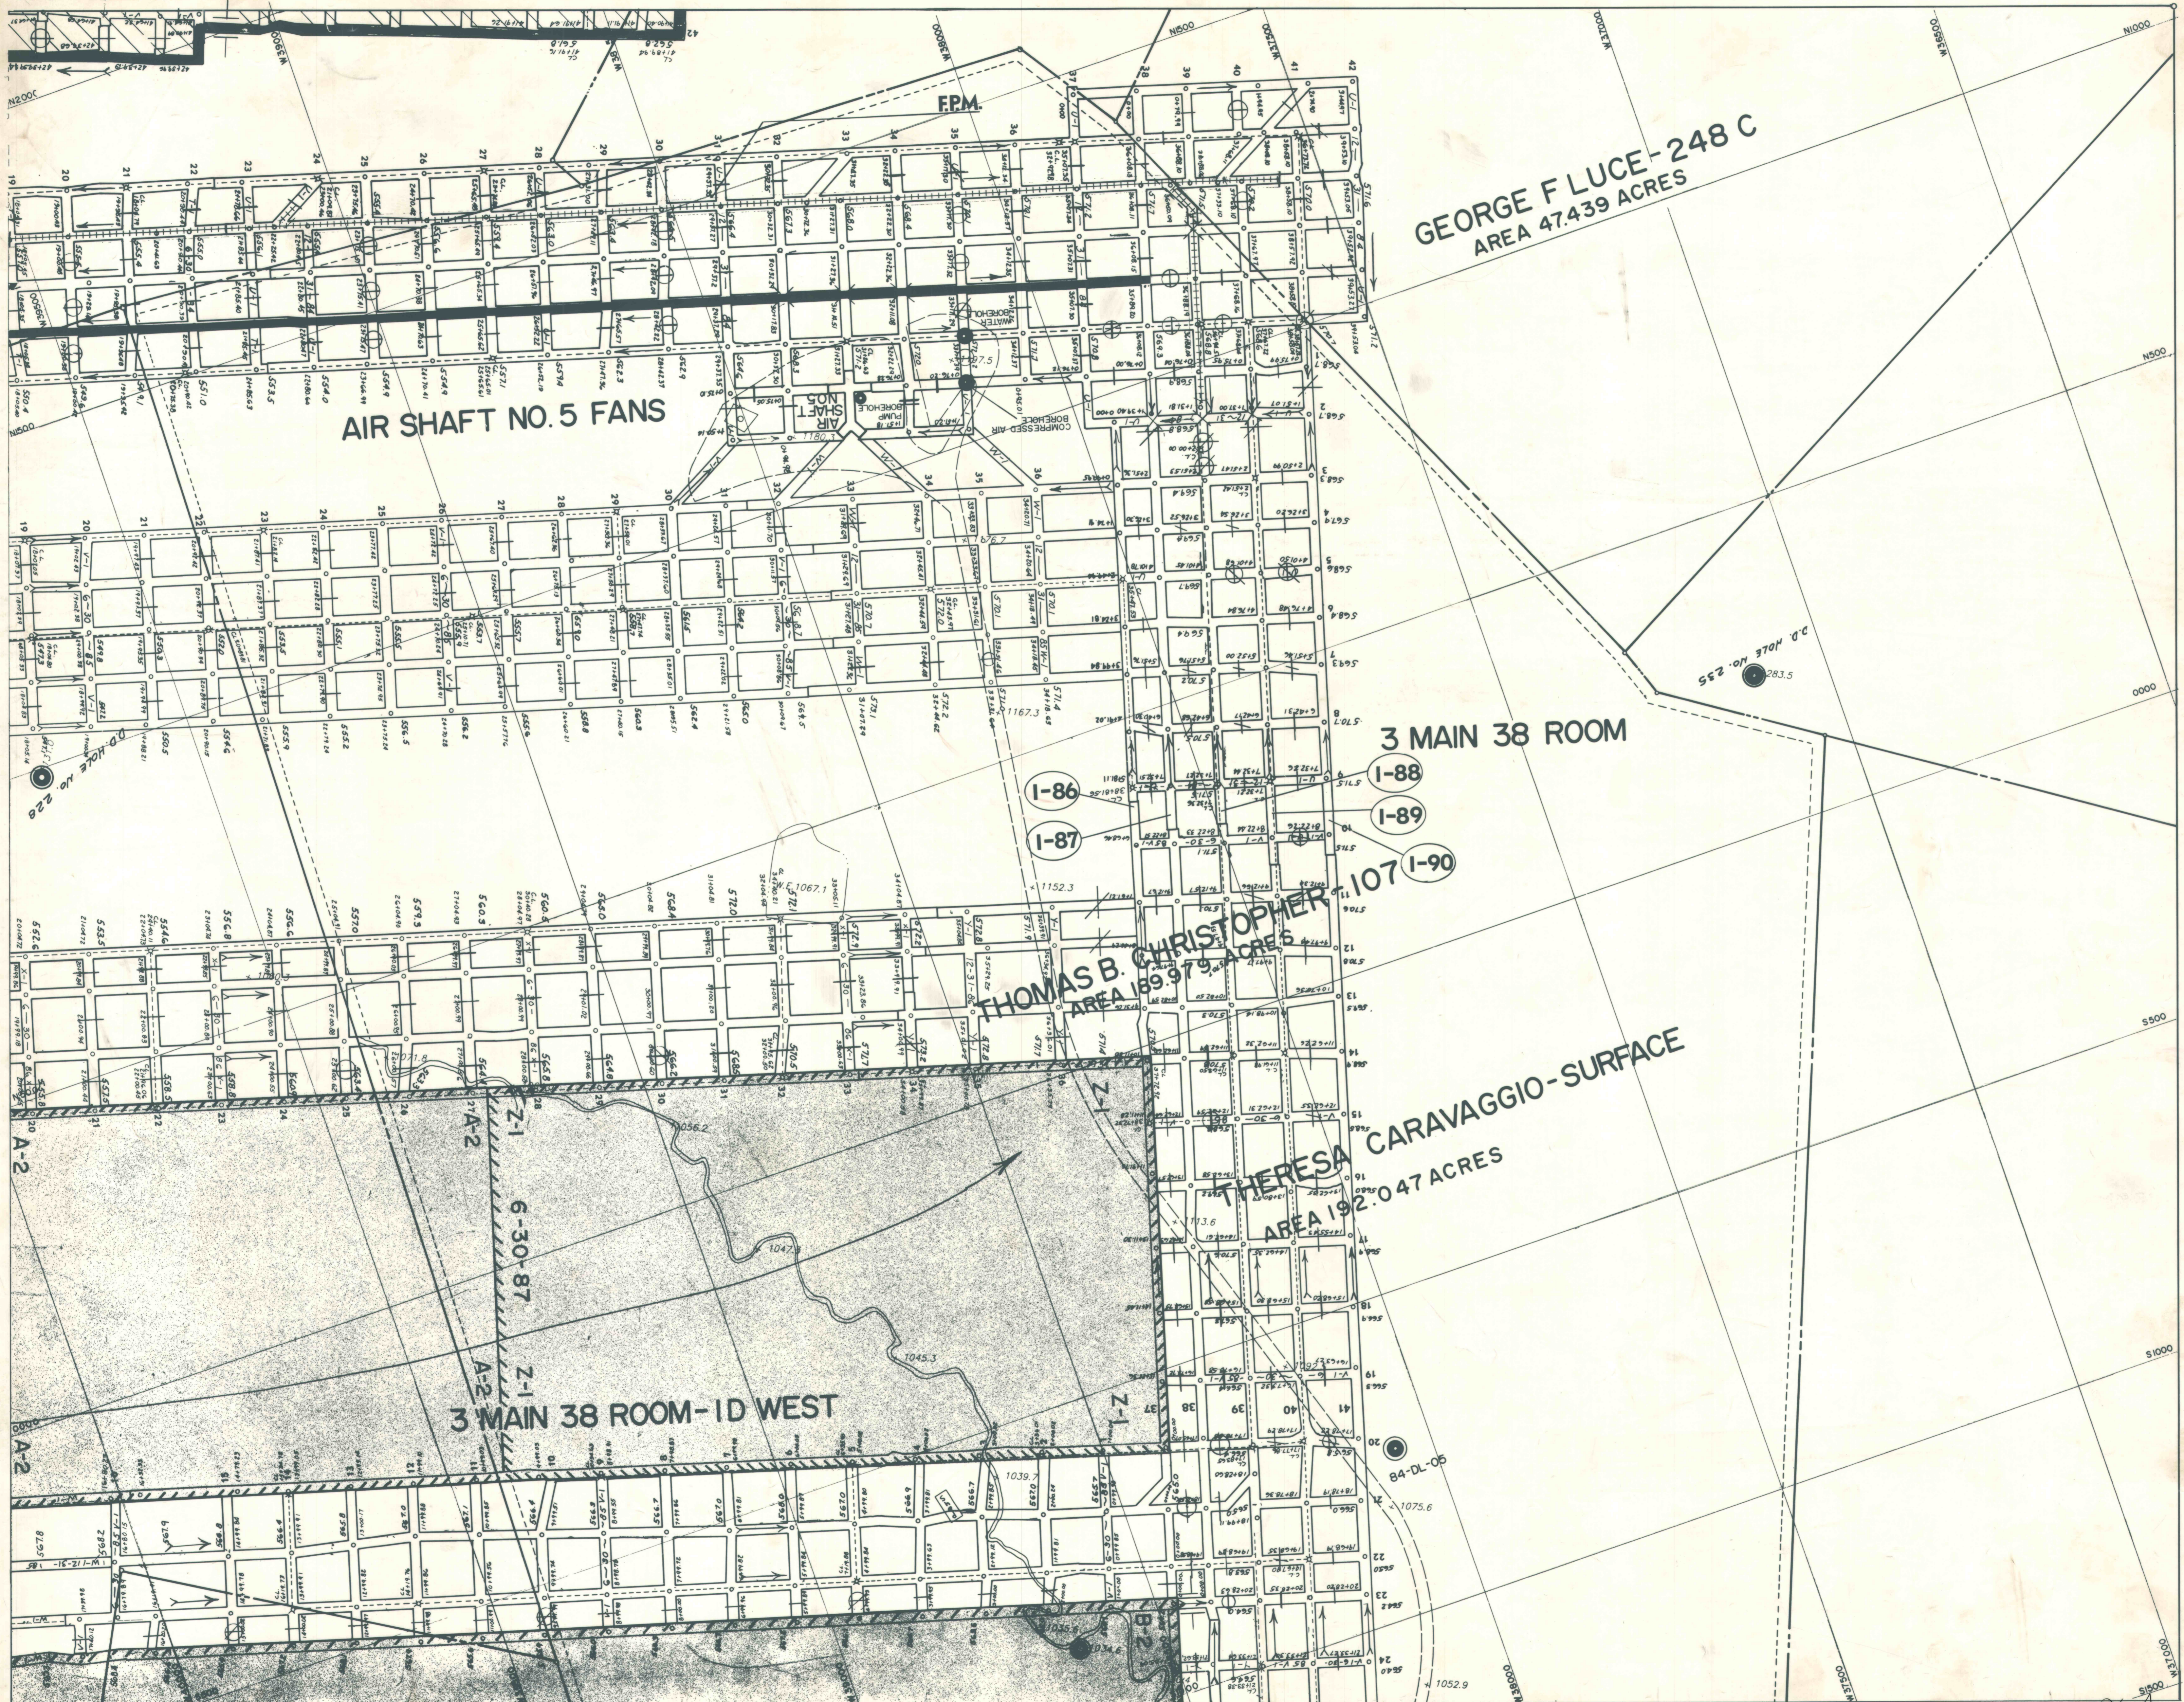

GEORGE F LUCE-248 C  
AREA 47.439 ACRES

AIR SHAFT NO. 5 FANS

3 MAIN 38 ROOM

THOMAS B. CHRISTOPHER  
AREA 189.979 ACRES

THERESA CARAVAGGIO-SURFACE  
AREA 192.047 ACRES

3 MAIN 38 ROOM-ID WEST

D.D. HOLE NO. 235

D.D. HOLE NO. 228

84-DL-06