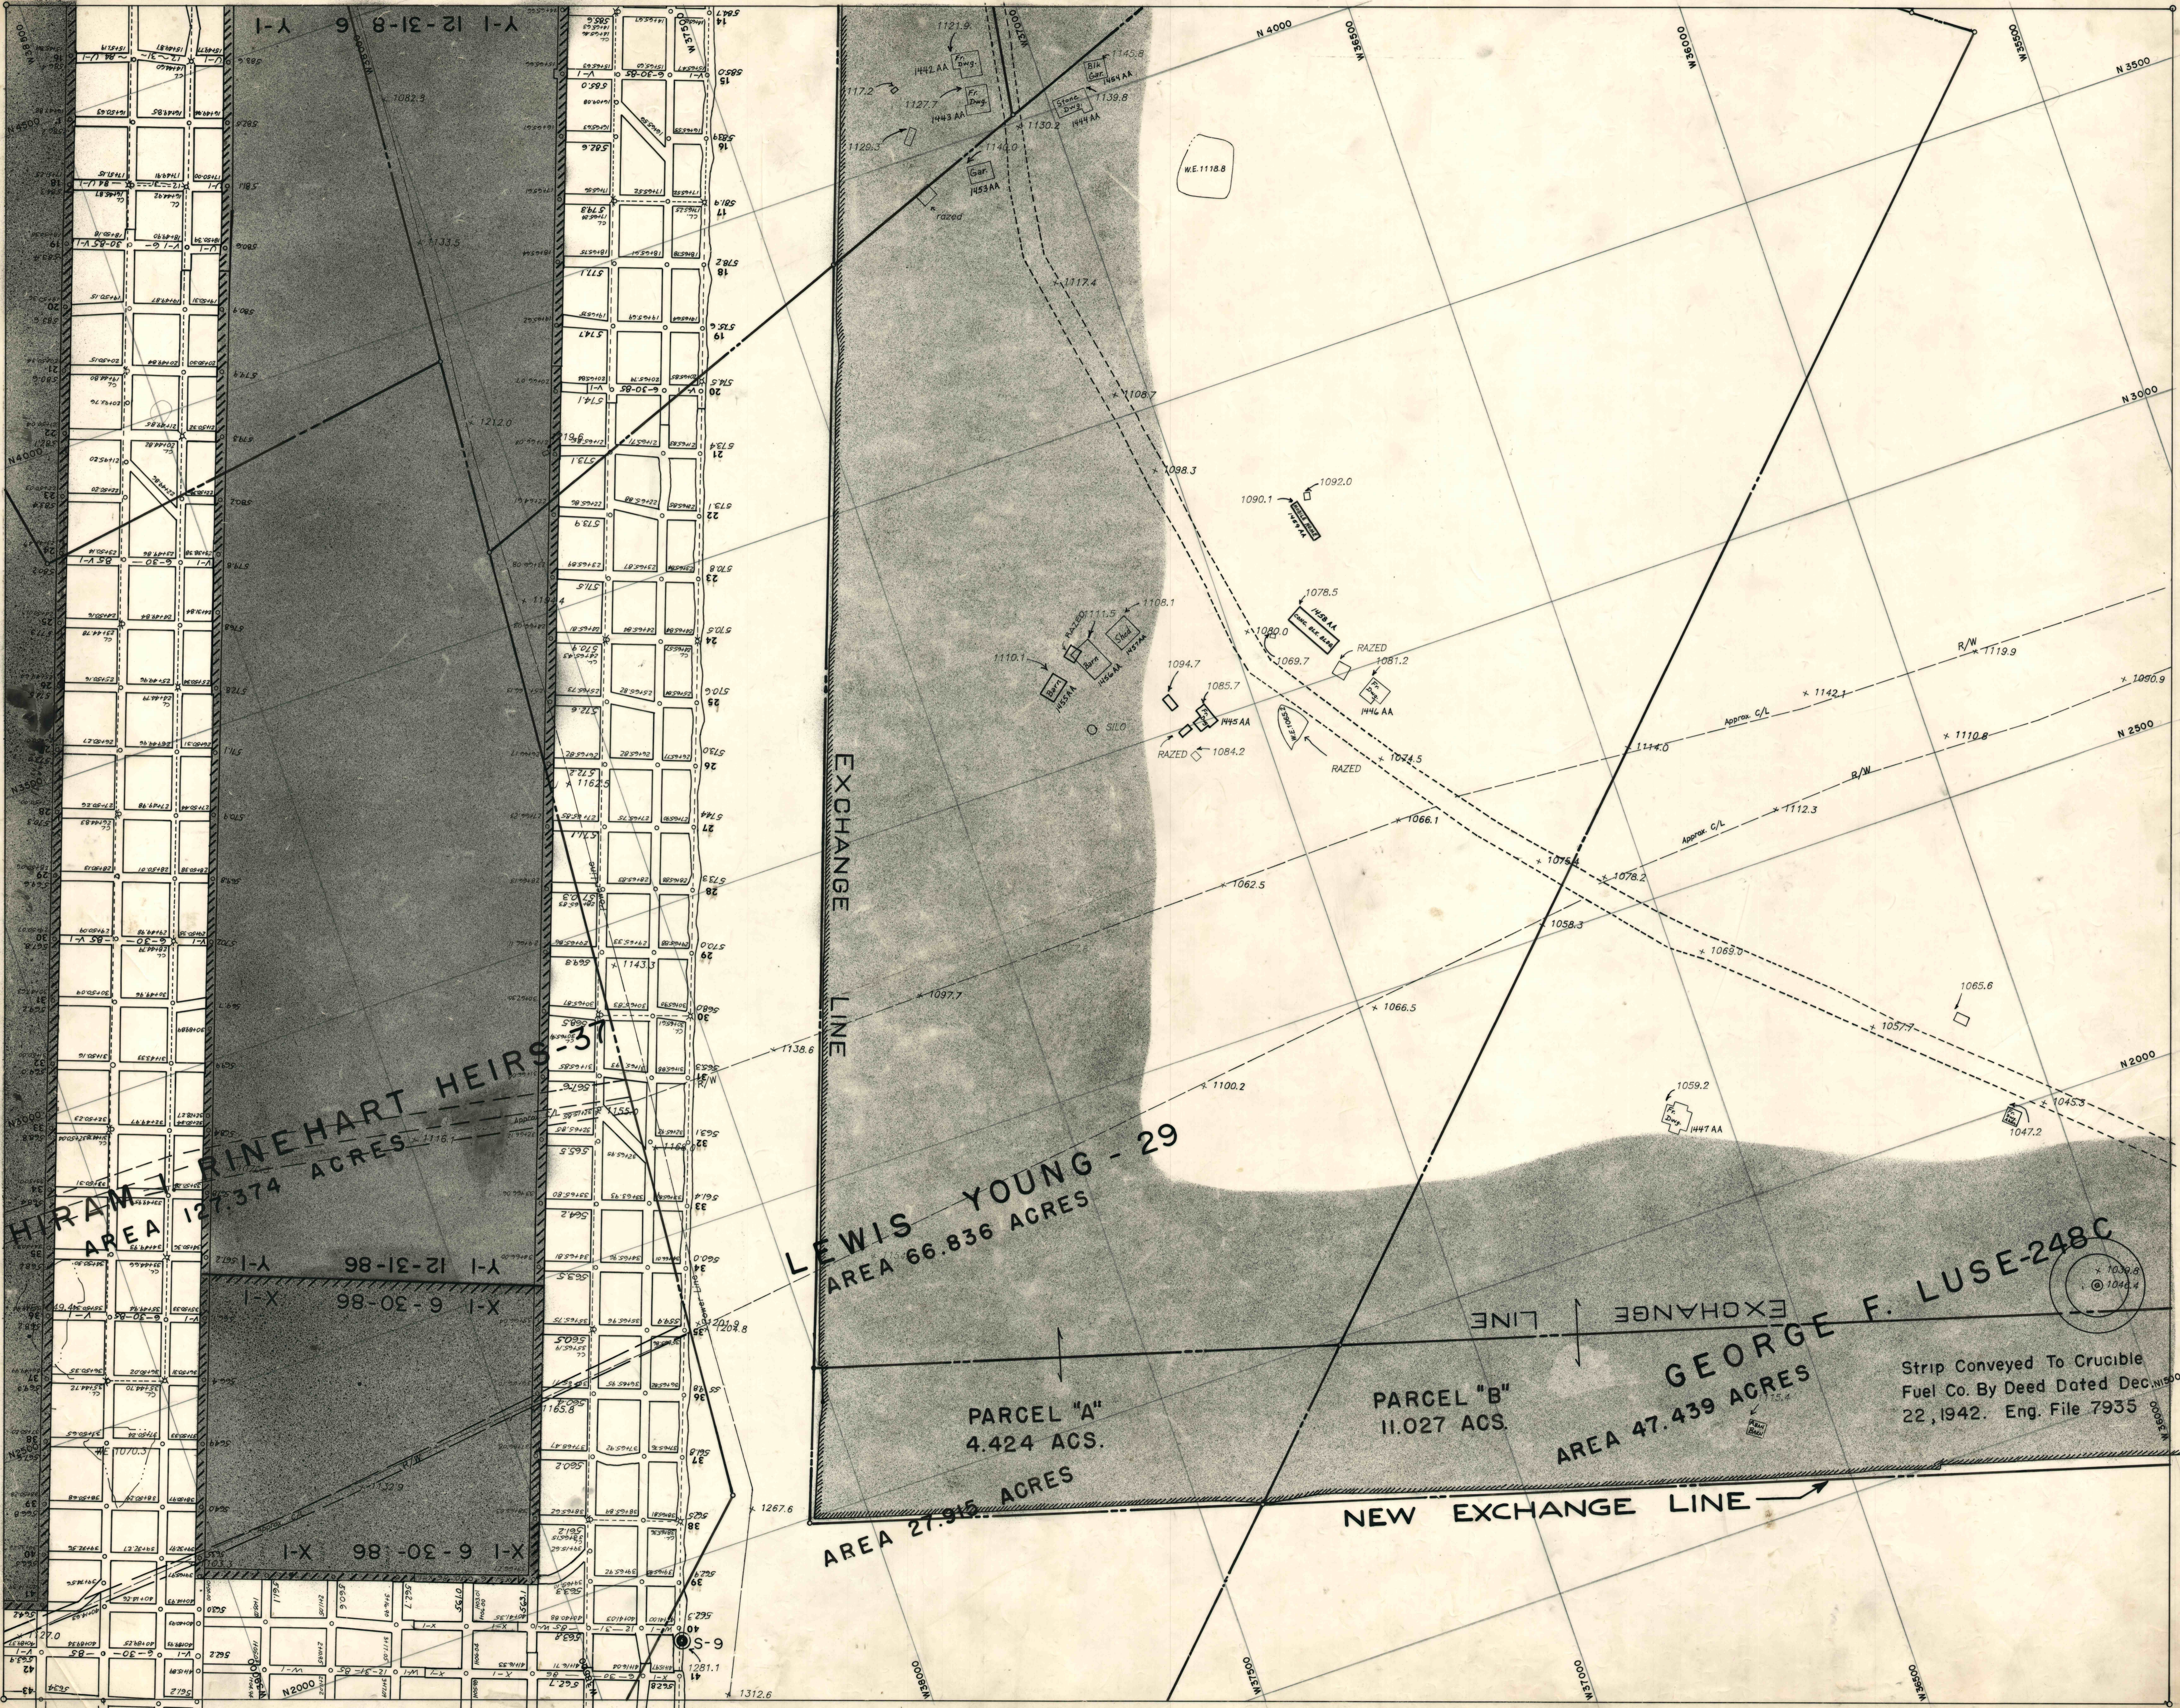

FIT TO 253

FIT TO 251

HIRAM RINEHART HEIRS  
 AREA 127.374 ACRES

LEWIS YOUNG - 29  
 AREA 66.836 ACRES

GEORGE F. LUSE-248C  
 AREA 47.439 ACRES

PARCEL "A"  
 4.424 ACS.

PARCEL "B"  
 11.027 ACS.

AREA 27.915 ACRES

Strip Conveyed To Crucible Fuel Co. By Deed Dated Dec. 22, 1942. Eng. File 7935