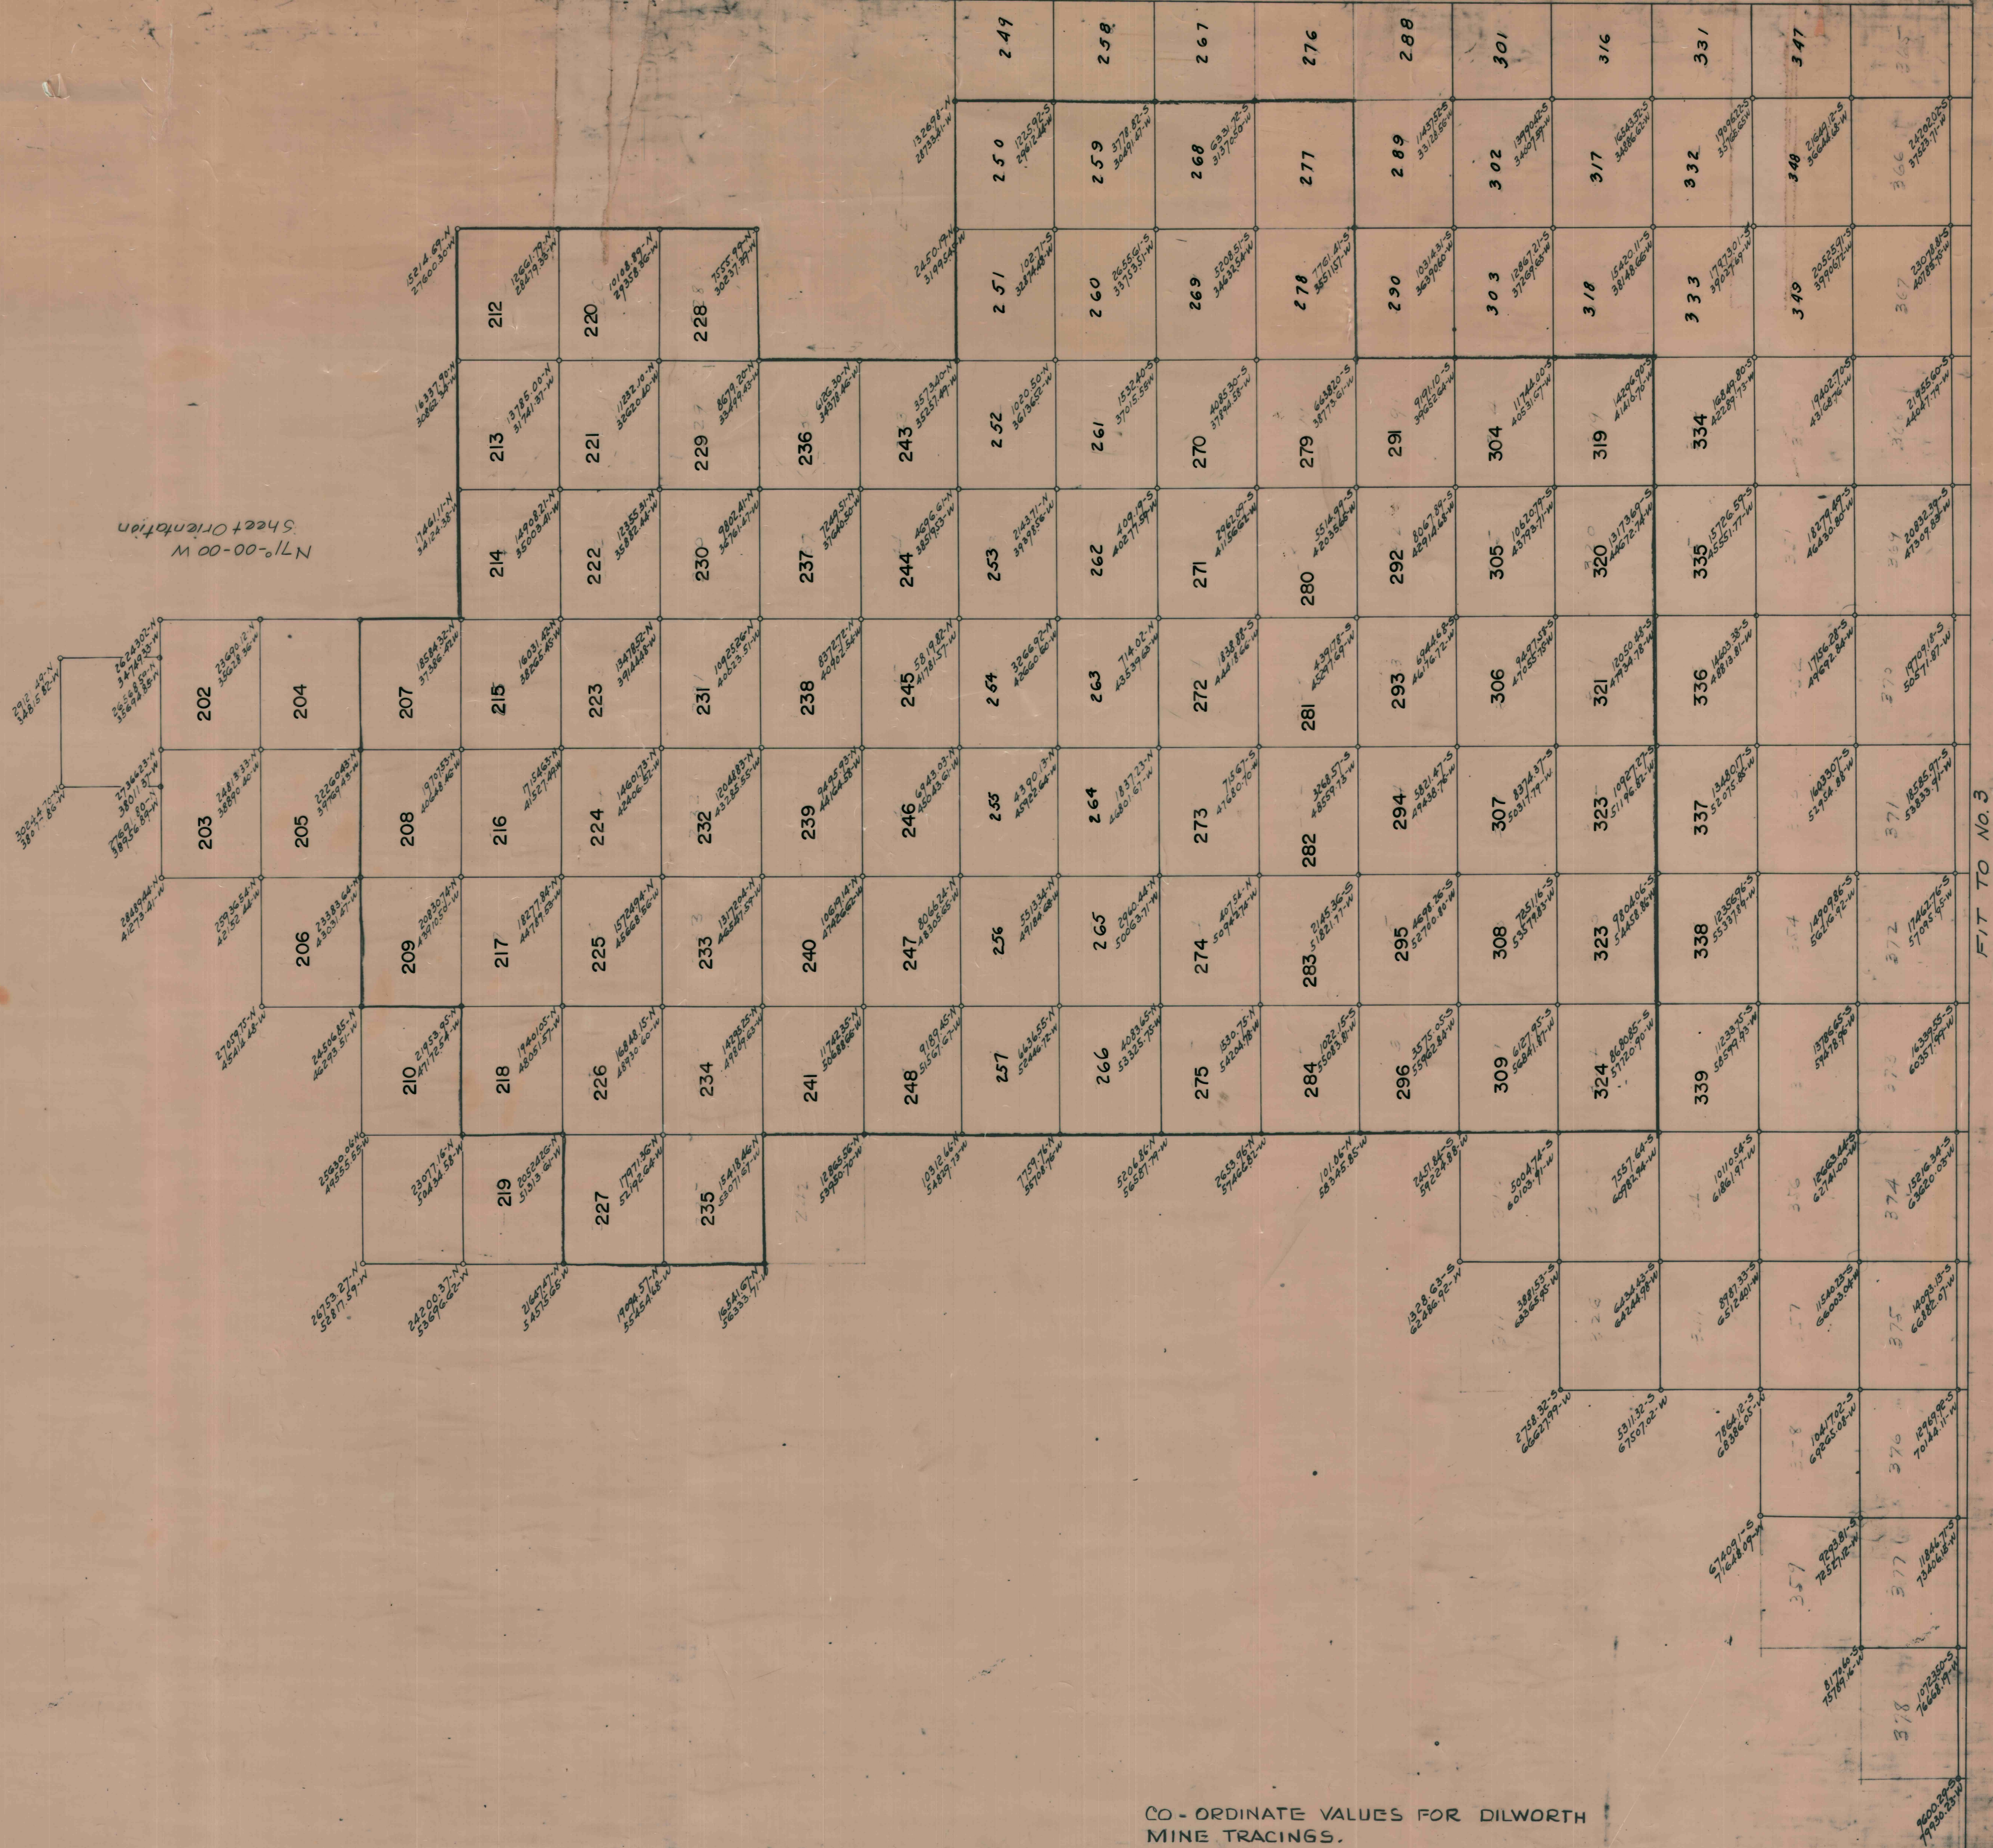

Sheet Orientation  
N71°-00'-00" W

CO-ORDINATE VALUES FOR DILWORTH MINE TRACINGS.