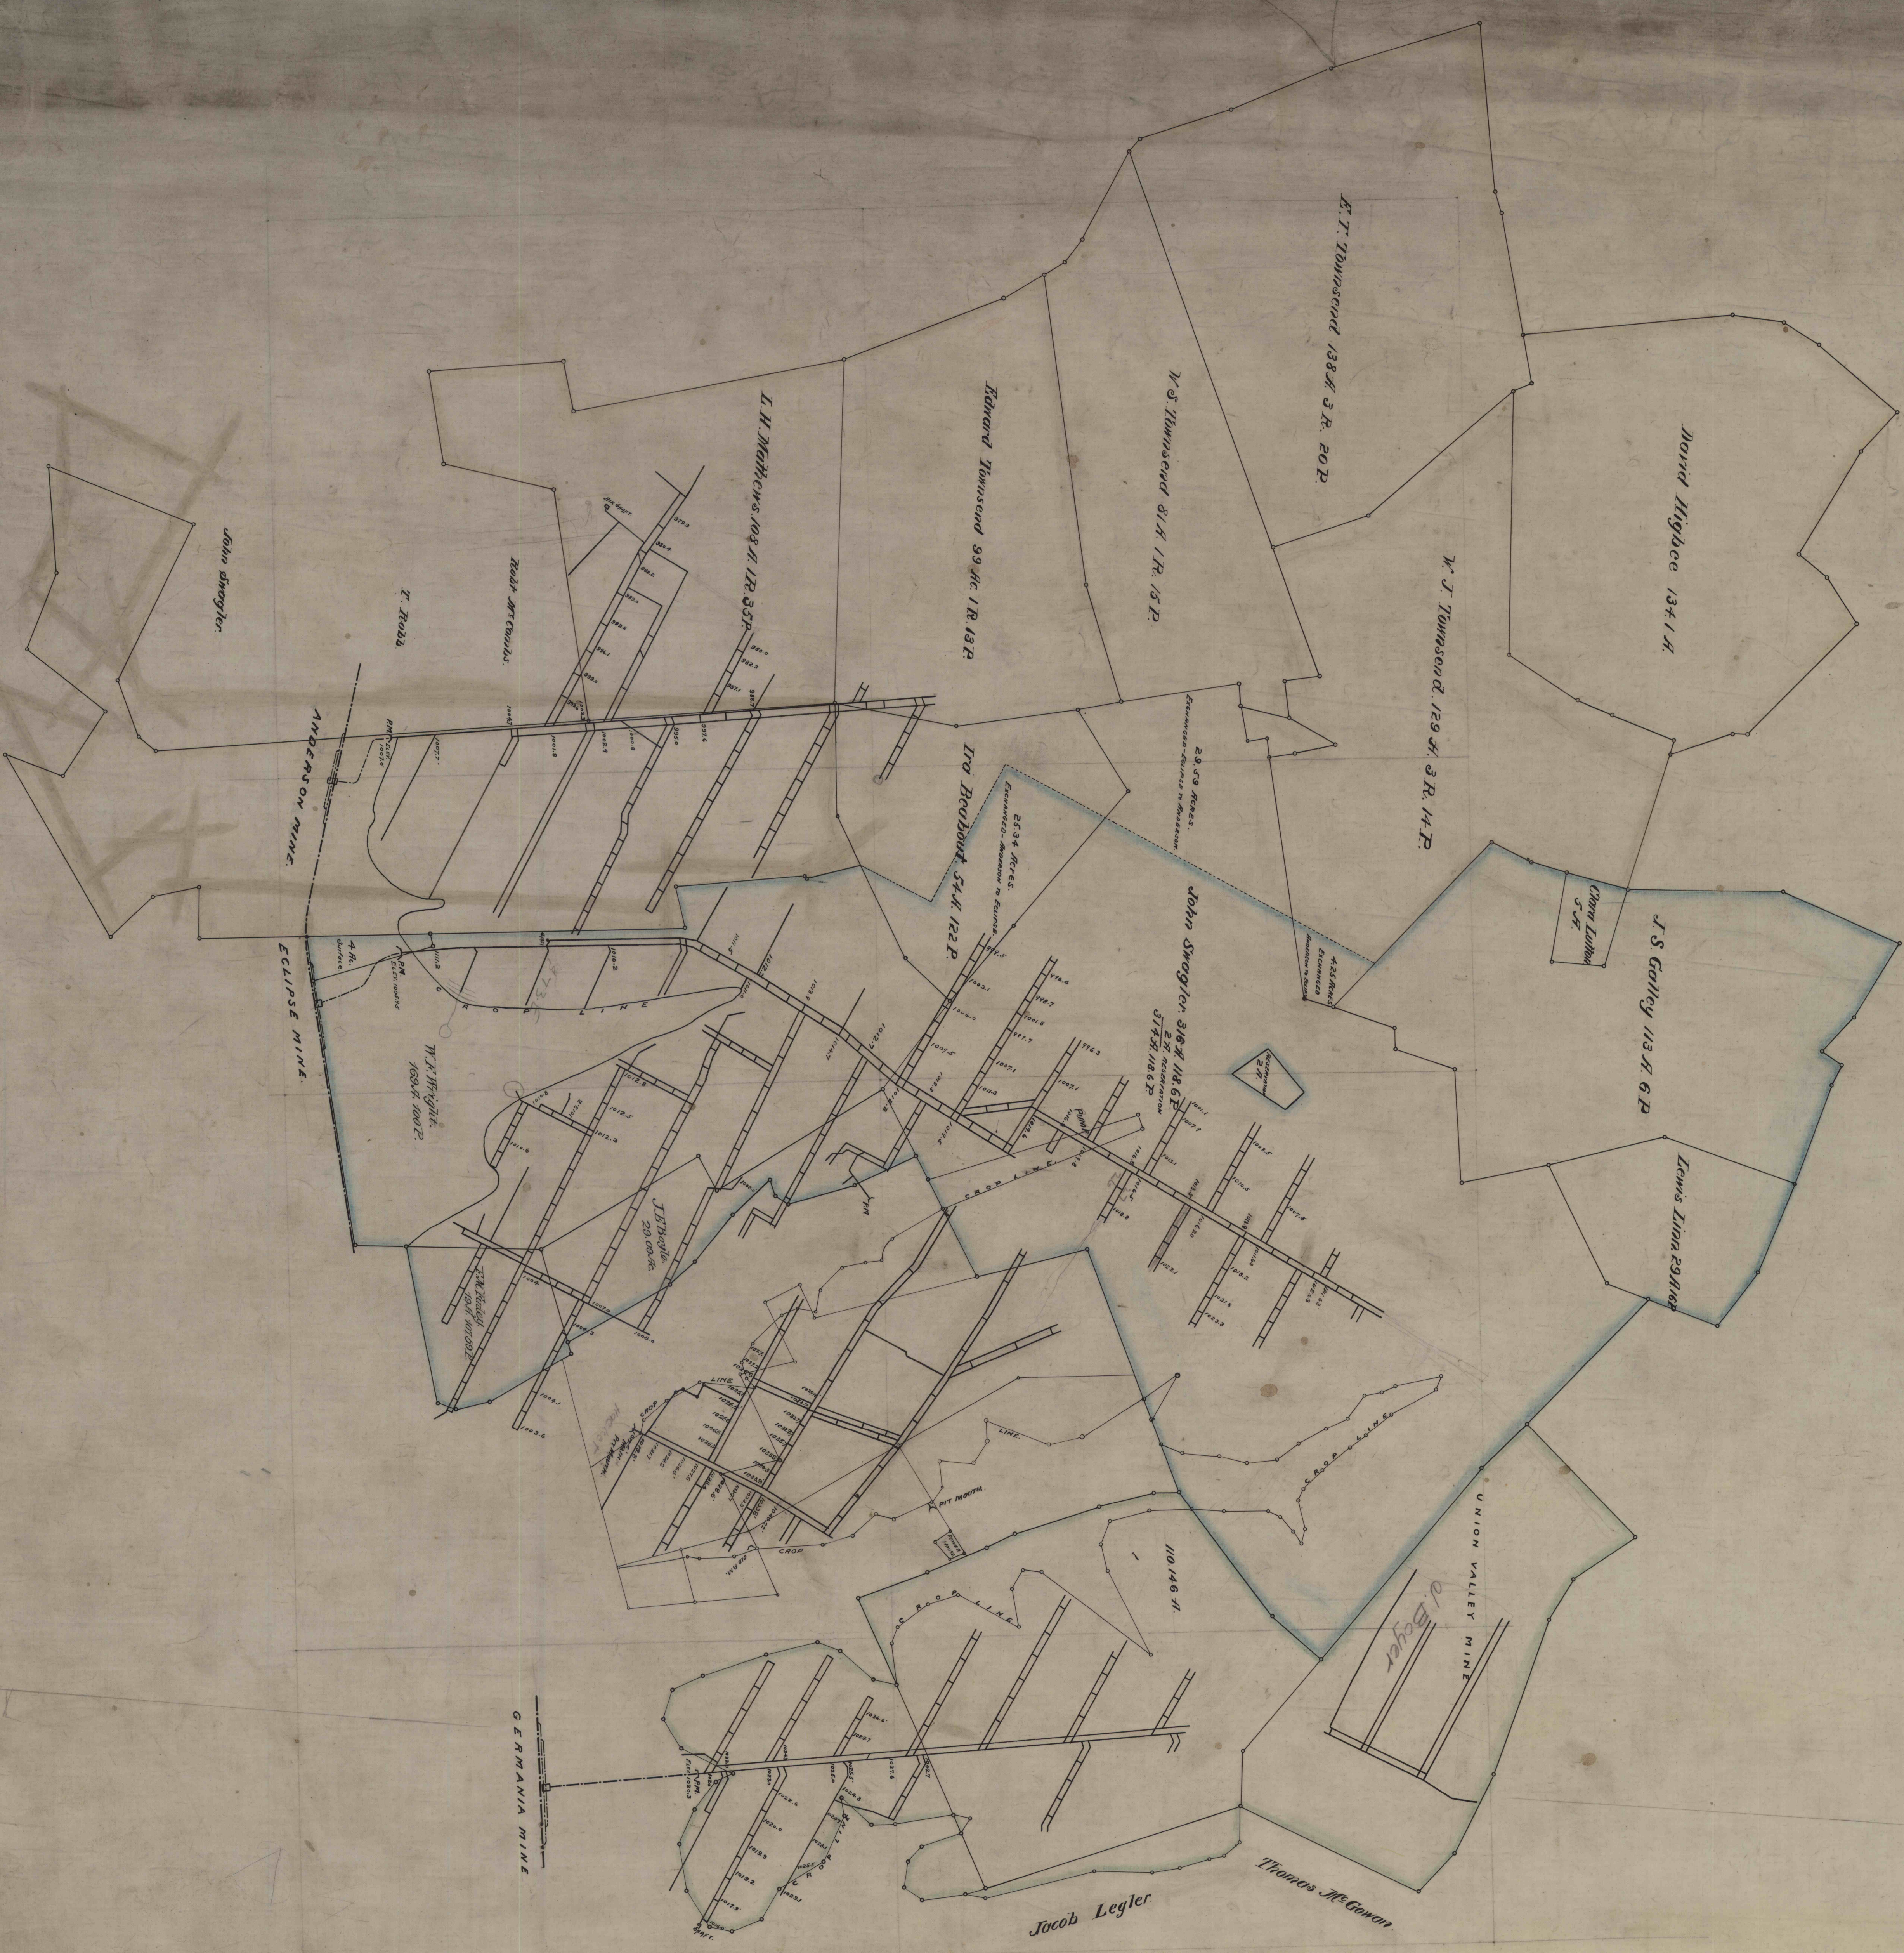

Anderson, Eclipse and Germania  
Profile  
C  
E-1

CONNECTED PLAN  
OF THE  
ANDERSON, ECLIPSE & GERMANIA  
MINES  
SCALE 500 FT. = 1 IN.  
JAN. 30 - 1900.