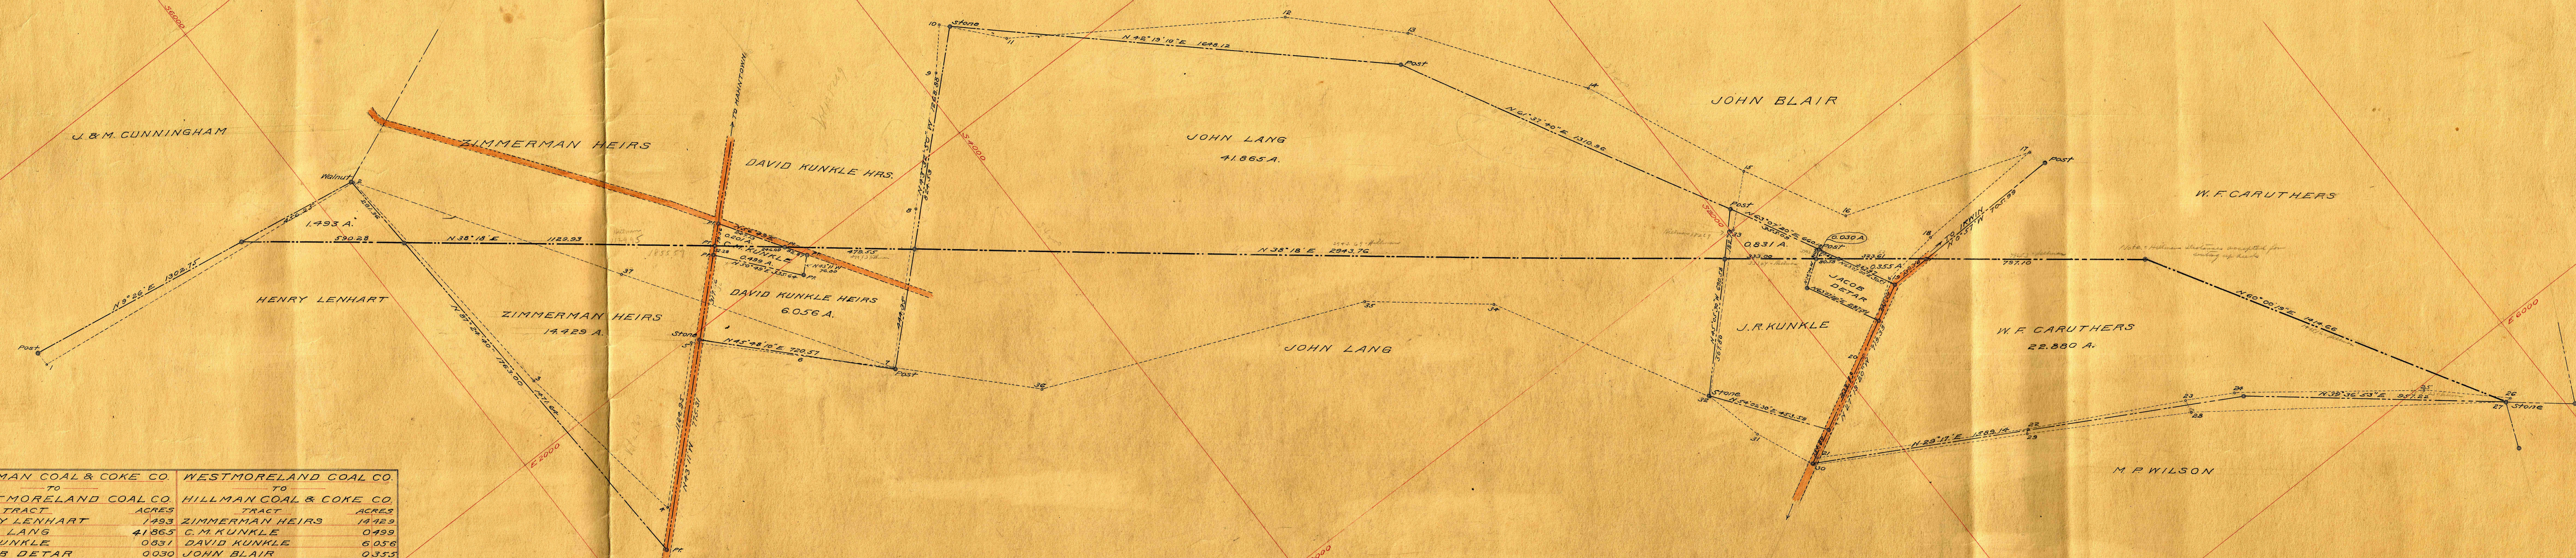

WESTMORELAND COAL COMPANY

PLAN SHOWING PROPOSED EXCHANGE
 BETWEEN
 WESTMORELAND COAL COMPANY
 AND
 HILLMAN COAL & COKE COMPANY
 ADAMS MINE AND EDNA NO 2 MINE
 NORTH HUNTINGDON TWP - WESTMORELAND CO. - PA.
 SCALE 1 IN = 200 FT. APRIL 17 - 1923

HILLMAN COAL & COKE CO.		WESTMORELAND COAL CO.	
TO		TO	
WESTMORELAND COAL CO.		HILLMAN COAL & COKE CO.	
TRACT	ACRES	TRACT	ACRES
HENRY LENHART	1493	ZIMMERMAN HEIRS	14429
JOHN LANG	41865	C. M. KUNKLE	6056
J. R. KUNKLE	0831	DAVID KUNKLE	6056
JACOB DETAR	0030	JOHN BLAIR	0335
		W. F. CARUTHERS	22880
TOTAL	49219	TOTAL	44219