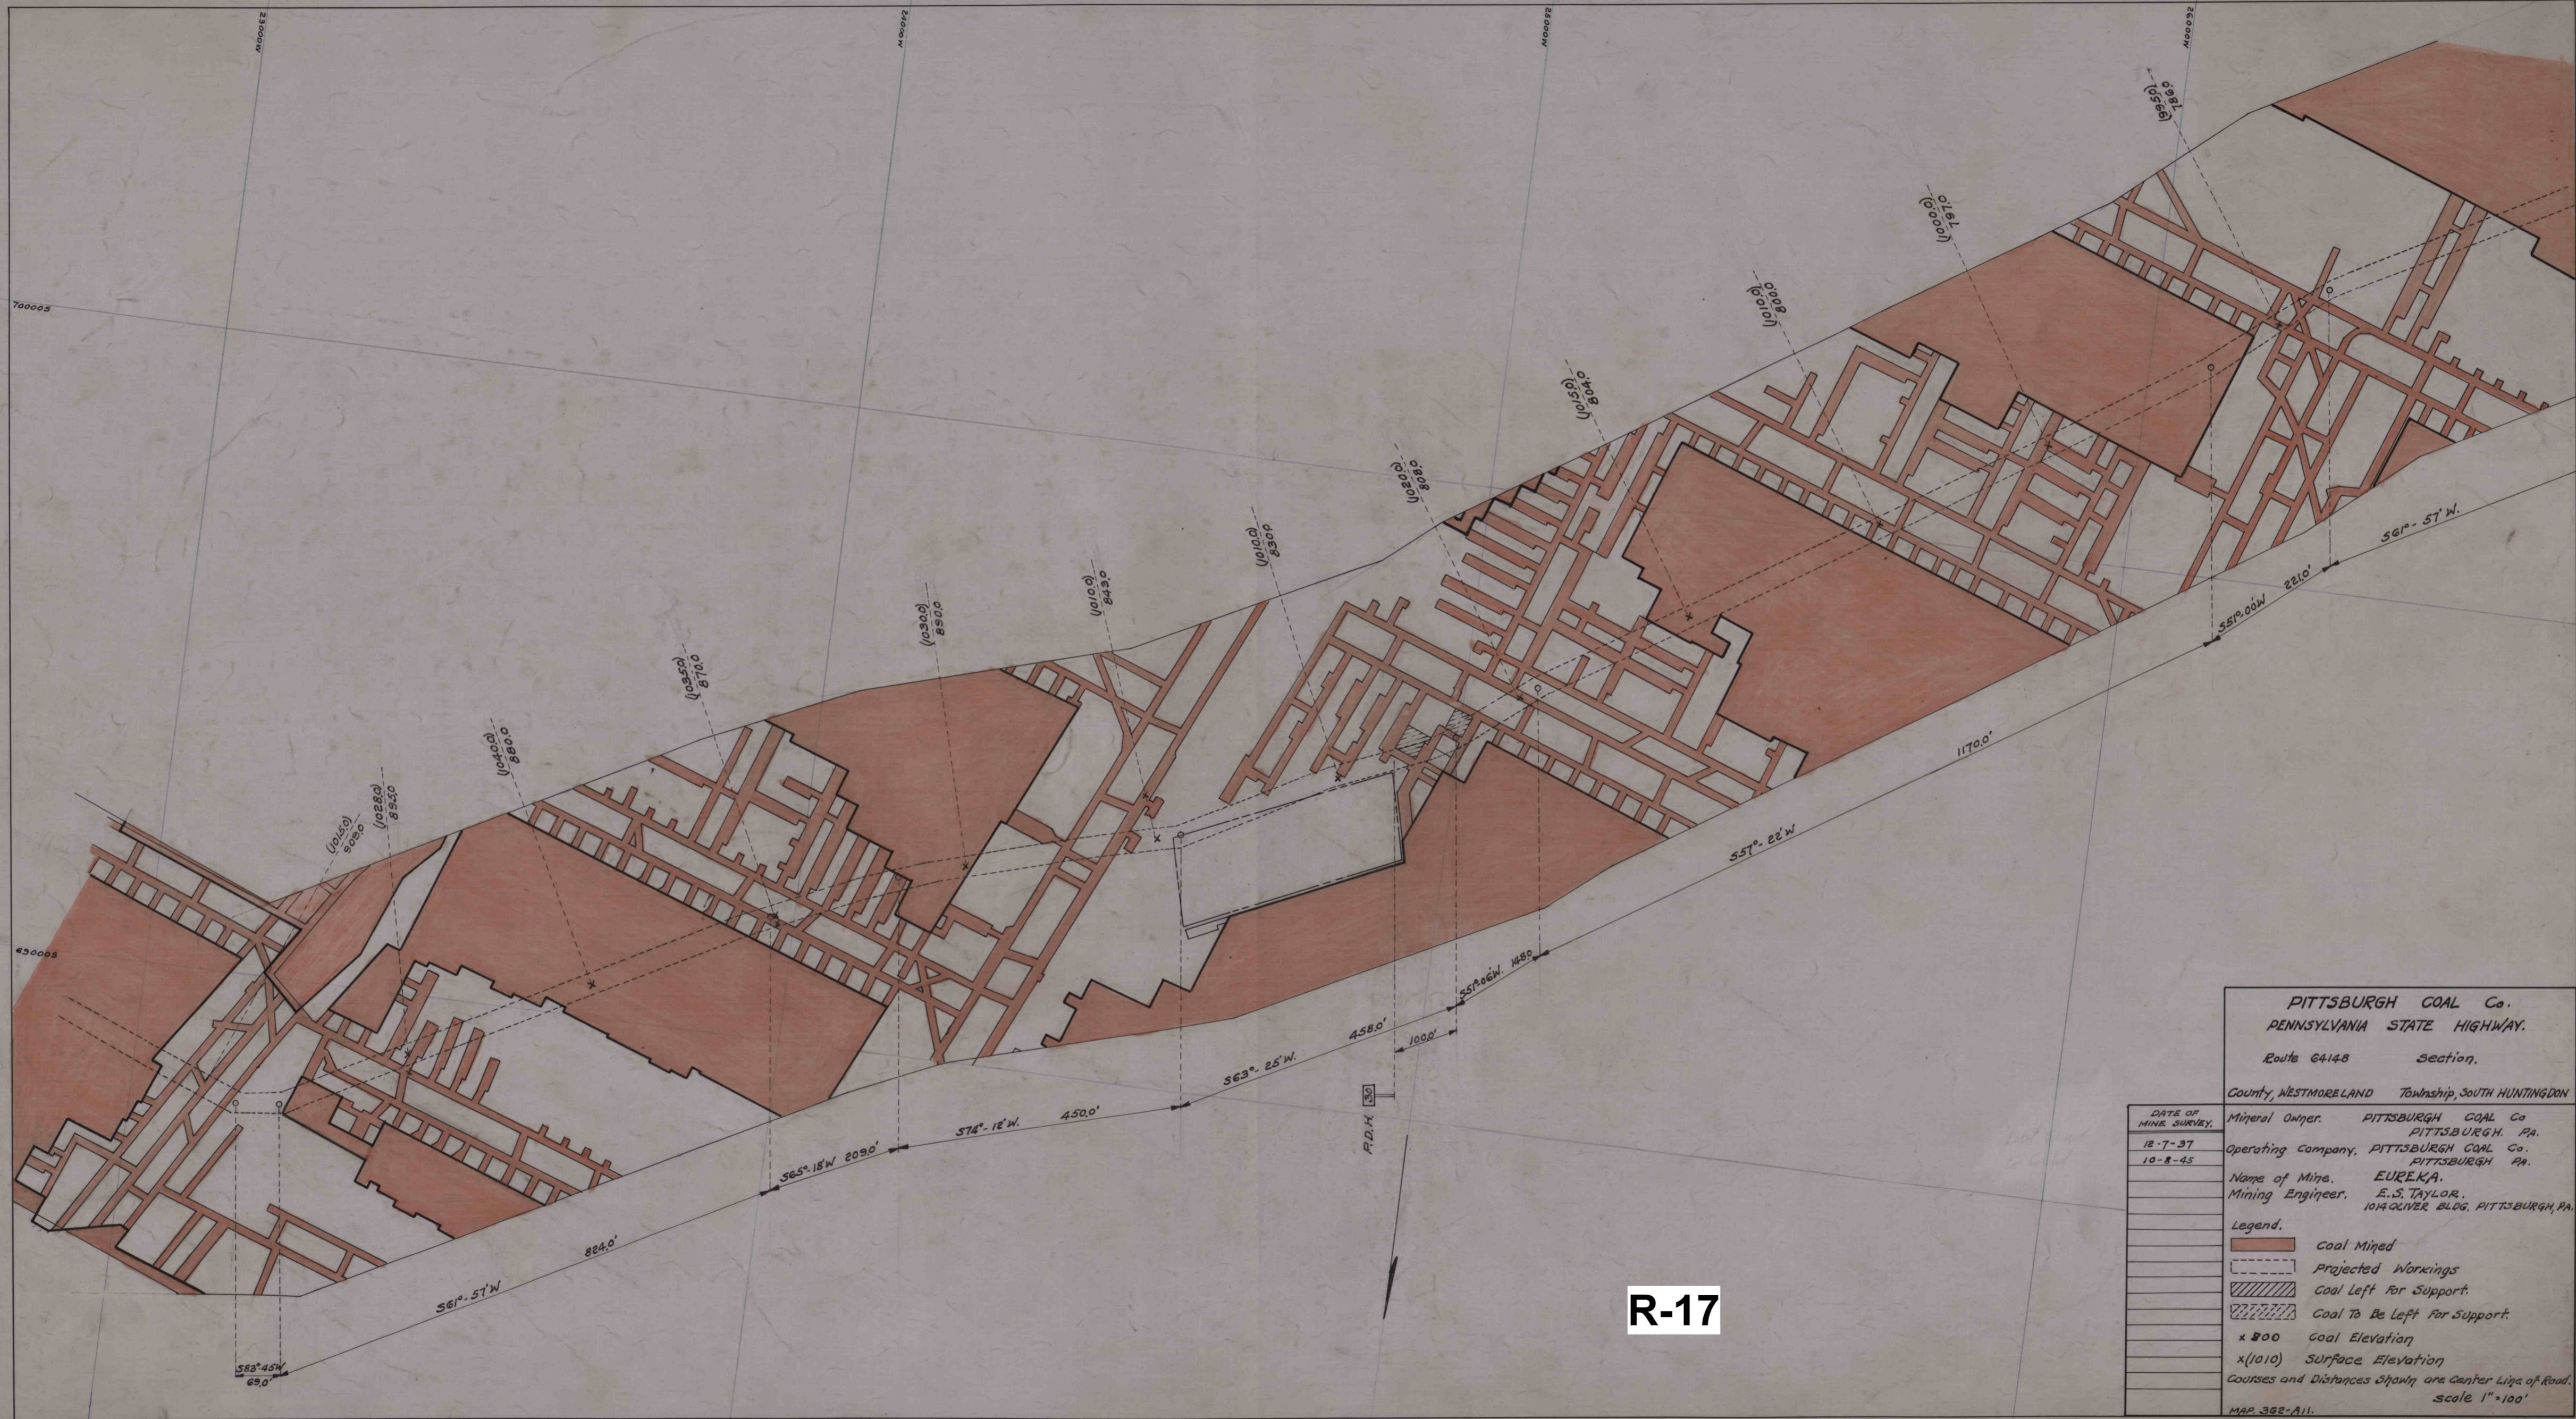

387408

PITTSBURGH COAL Co.
 PENNSYLVANIA STATE HIGHWAY.
 Route 64148 Section.
 County, WESTMORELAND Township, SOUTH HUNTINGDON

DATE OF MINE SURVEY,	Mineral Owner.	PITTSBURGH COAL Co PITTSBURGH, PA.
12-7-37	Operating Company,	PITTSBURGH COAL Co. PITTSBURGH, PA.
10-8-45	Name of Mine,	EUREKA.
	Mining Engineer,	E. S. TAYLOR, 1014 OLIVER BLDG., PITTSBURGH, PA.

- Legend.
- Coal Mined
 - Projected Workings
 - Coal Left for Support.
 - Coal To Be Left for Support.
 - x 800 Coal Elevation
 - x (1010) Surface Elevation
- Courses and Distances shown are Center Line of Road.
 scale 1" = 100'
- MAP 362-A11.