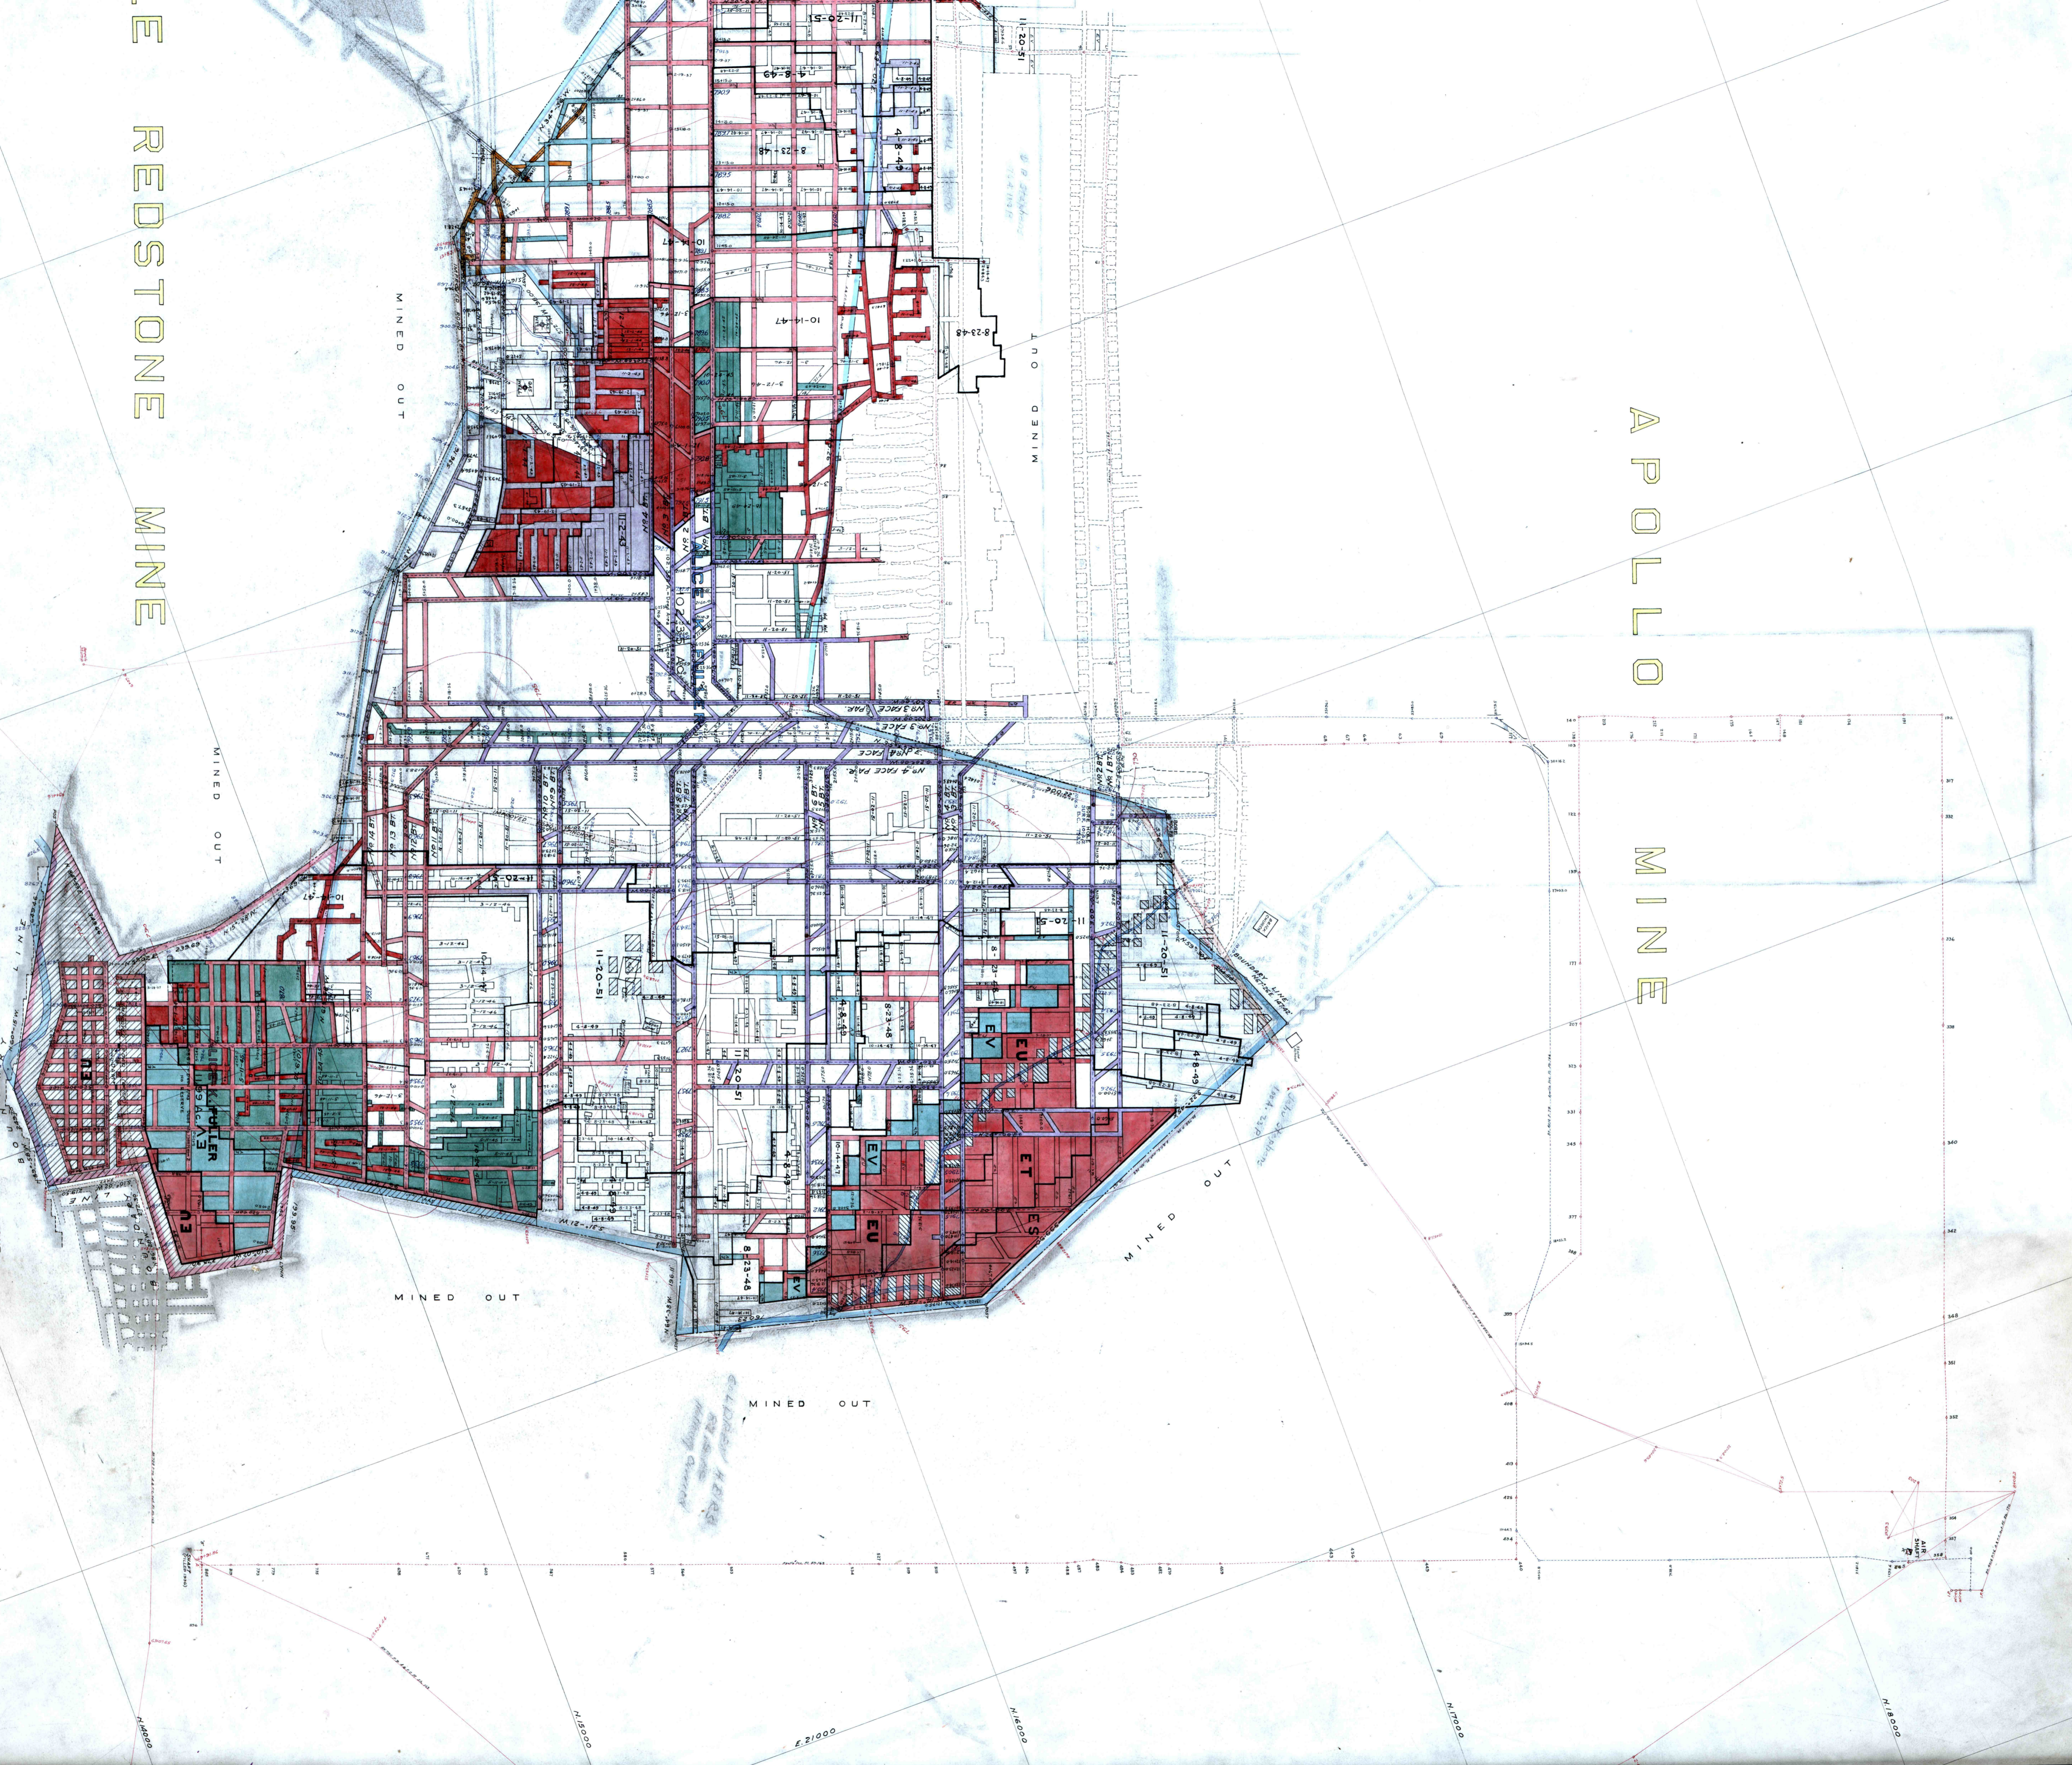

E REDSTONE MINE

APOLLO MINE

LEONARD MINE
WARNER-YOUGH COAL CO.

387508 2