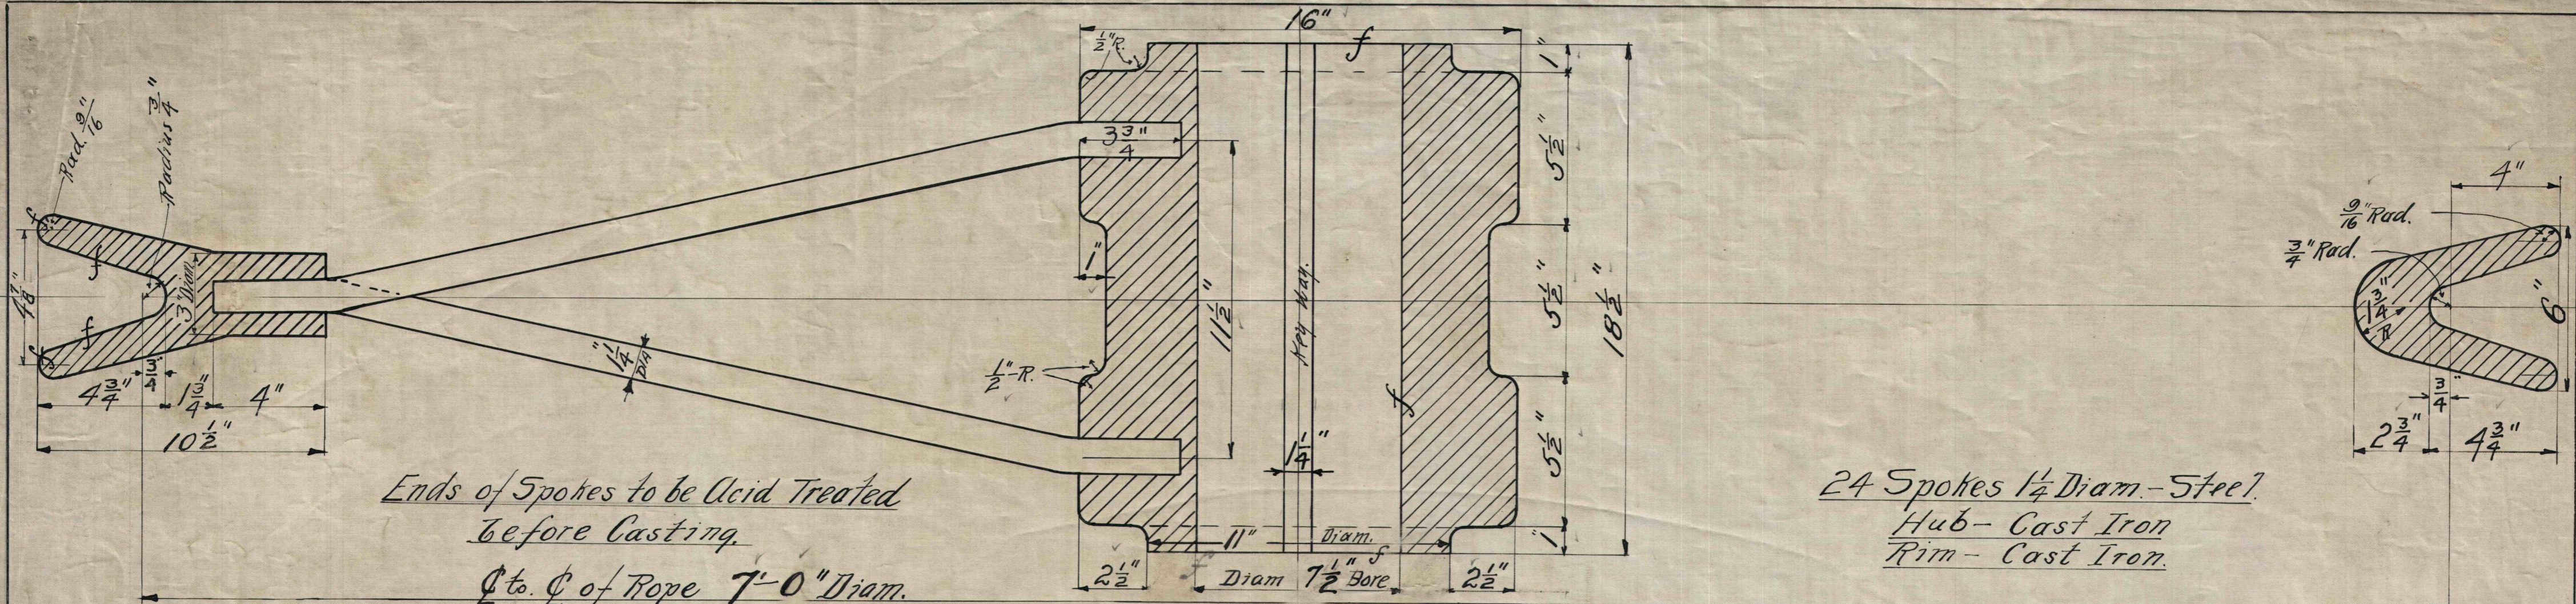

2F-30

Ends of Spokes to be Acid Treated  
before Casting.  
C to C of Rope 7'-0" Diam.

24 Spokes 1 1/4" Diam - Steel  
Hub - Cast Iron  
Rim - Cast Iron.

PITTSBURG-BUFFALO CO.	
PITTSBURG, PA.	
TITLE	Seven Foot Shave for Agnes Trippe
MINE	Marquette
SCALE	3" = 1 foot
DATE MADE	June 4, 1913
NUMBER	2704-G-4
MADE BY	C. J. Farrar
REVISED	
CHECKED BY	<i>Asmussen</i> Chief Engineer
APPROVED BY	General Manager
O. K.	President
O. K.	