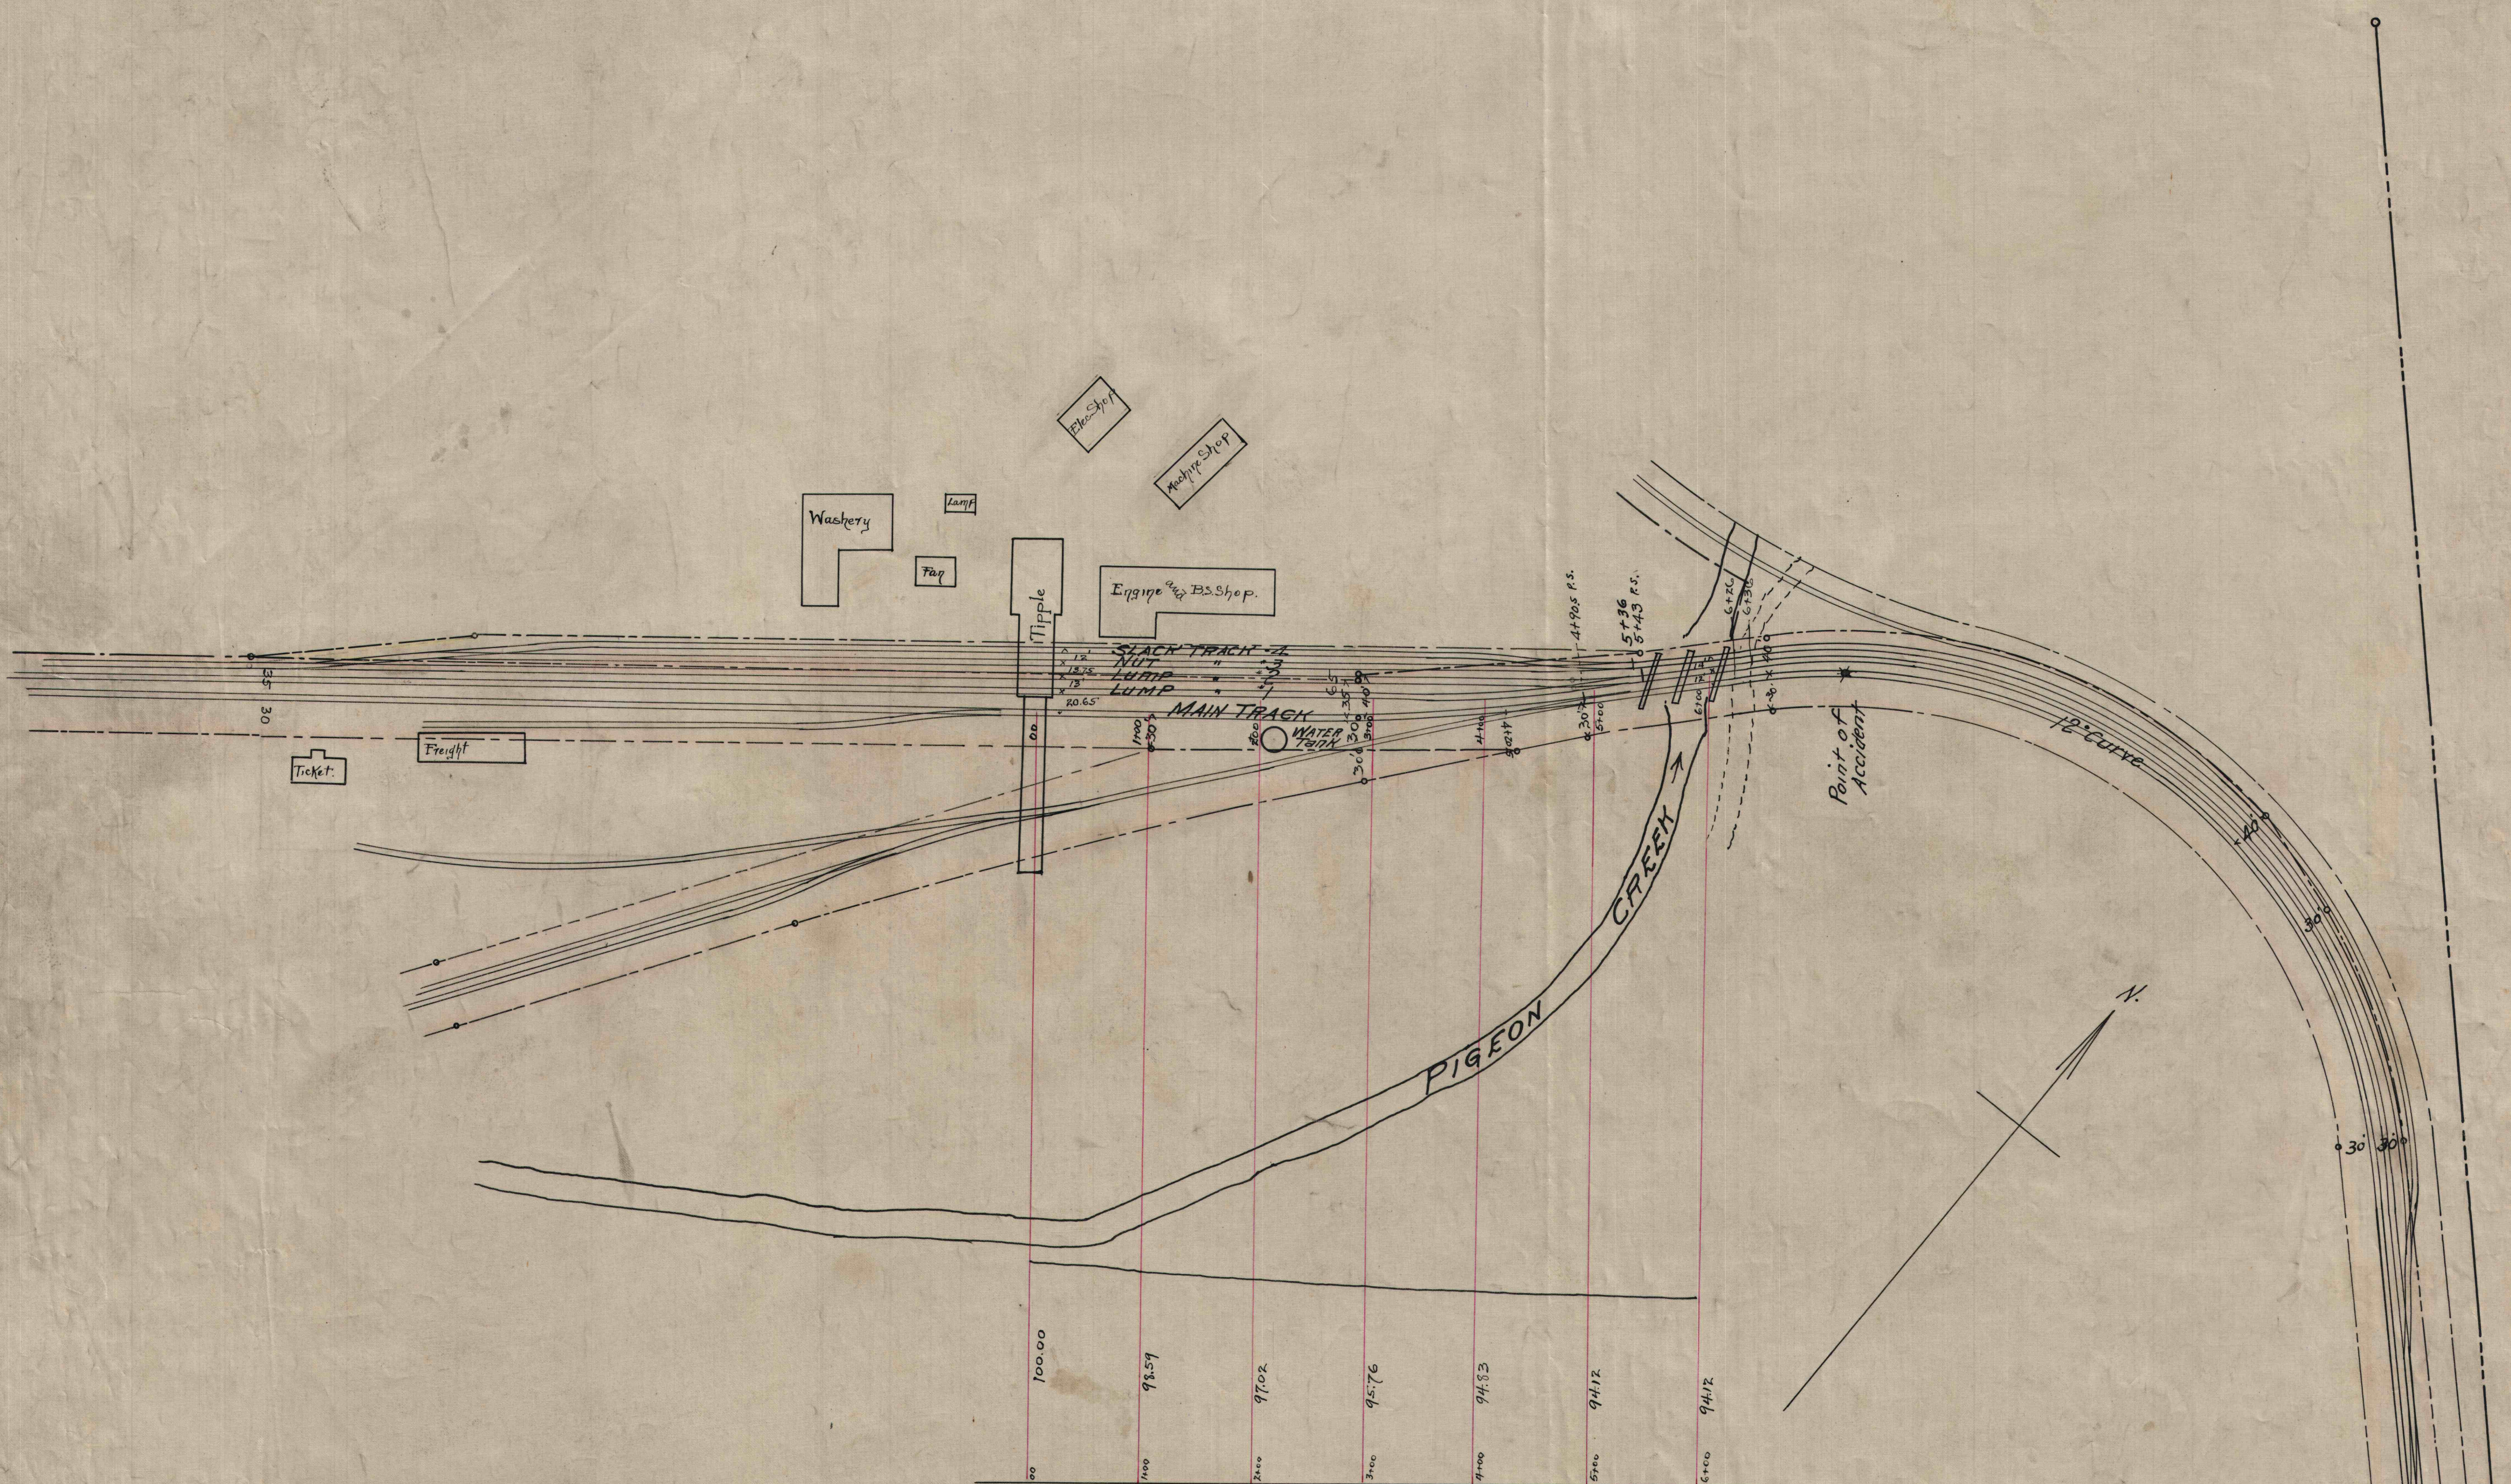

P-15
35-1

PROFILE.
 Scale Hor. 1" = 100'
 Ver. 1" = 10'

ELLSWORTH COLLIERIES CO.
 Map of P.R.R. Co's Tracks in vicinity of
 No. 1 COLLIERY
 ELLSWORTH, PA.
 Scale 1" = 100'

Note: Right of Way of P.R.R. Shown in red
 Land leased by P.R.R. to the Ellsworth
 Collieries Co. Shown in Yellow.